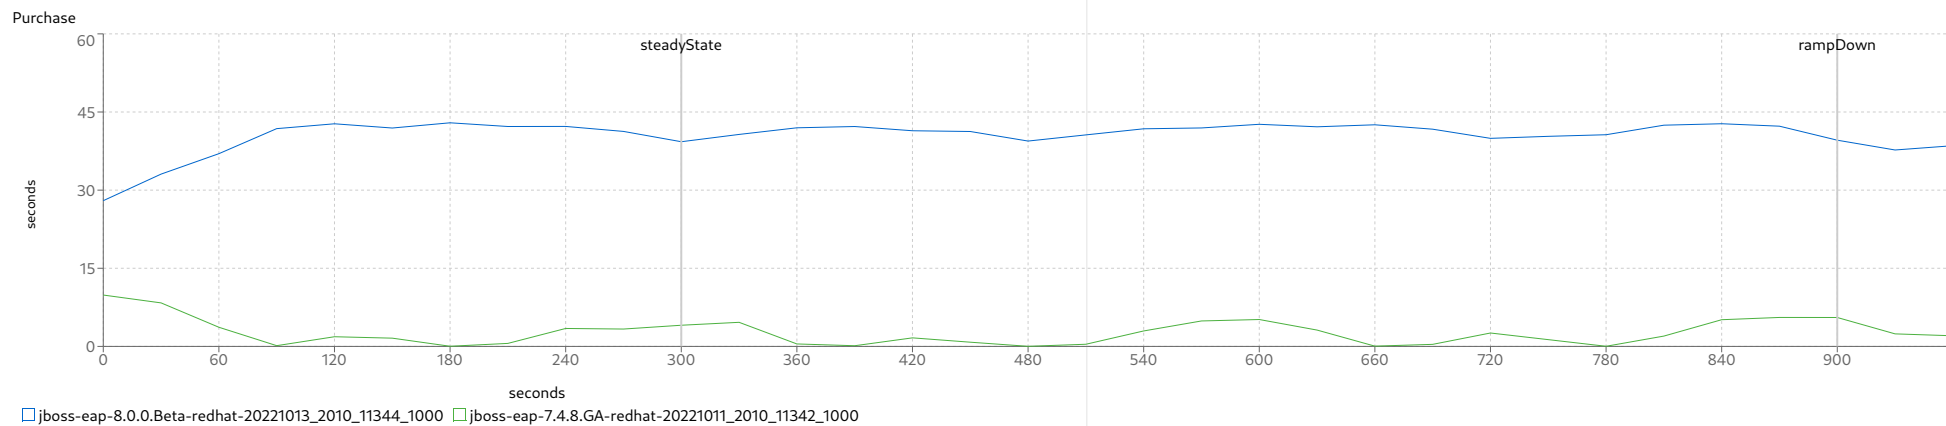

cycle times

	Purchase				Manage				Browse			
	target	avg	min	max	target	avg	min	max	target	avg	min	max
jboss-eap-8.0.0.Beta-redhat-20221013_2010_11344_1000	9.931	41.35	2.147	121.225	9.861	21.759	2.147	121.082	9.956	53.809	2.147	90.689
jboss-eap-7.4.8.GA-redhat-20221011_2010_11342_1000	9.82	10.317	0.003	56.926	9.782	9.913	0.005	56.101	9.803	10.464	0.007	61.427

MfgDriver Response Times Distribution

CreateVehicleEJB

CreateVehicleWS

MfgDriver Throughput

DealerDriver Response Times (seconds)

DealerDriver Response Times Distribution

DealerDriver Throughput

setting	11344	11342
scale	1000	1000
rampUp	600	600
steadyState	300	300
rampDown	60	60
max heap	13g	13g
large pages	x	x
jfr	x	x

io workers

default threads

default queue

■ jboss-eap-8.0.0.Beta-redhat-20221013_2010_11344_1000 ■ jboss-eap-7.4.8.GA-redhat-20221011_2010_11342_1000

■ jboss-eap-8.0.0.Beta-redhat-20221013_2010_11344_1000 ■ jboss-eap-7.4.8.GA-redhat-20221011_2010_11342_1000