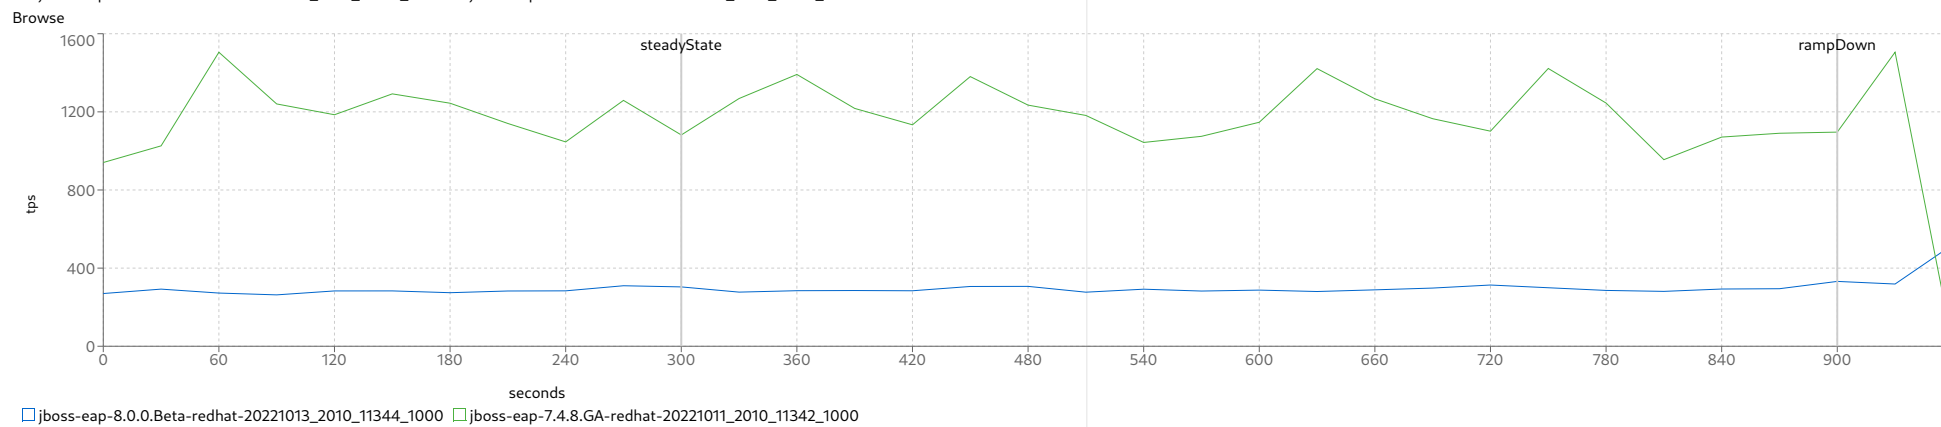

cycle times

	Purchase				Manage				Browse			
	target	avg	min	max	target	avg	min	max	target	avg	min	max
jboss-eap-8.0.0.Beta-redhat-20221013_2010_11344_1000	9.931	41.35	2.147	121.225	9.861	21.759	2.147	121.082	9.956	53.809	2.147	90.689
jboss-eap-7.4.8.GA-redhat-20221011_2010_11342_1000	9.82	10.317	0.003	56.926	9.782	9.913	0.005	56.101	9.803	10.464	0.007	61.427

MfgDriver Response Times Distribution

CreateVehicleEJB

CreateVehicleWS

MfgDriver Throughput

DealerDriver Response Times (seconds)

DealerDriver Response Times Distribution

DealerDriver Throughput

setting	11344	11342
scale	1000	1000
rampUp	600	600
steadyState	300	300
rampDown	60	60
max heap	13g	13g
large pages	x	x
jfr	x	x

io workers

default threads

default queue

■ jboss-eap-8.0.0.Beta-redhat-20221013_2010_11344_1000 ■ jboss-eap-7.4.8.GA-redhat-20221011_2010_11342_1000

■ jboss-eap-8.0.0.Beta-redhat-20221013_2010_11344_1000 ■ jboss-eap-7.4.8.GA-redhat-20221011_2010_11342_1000