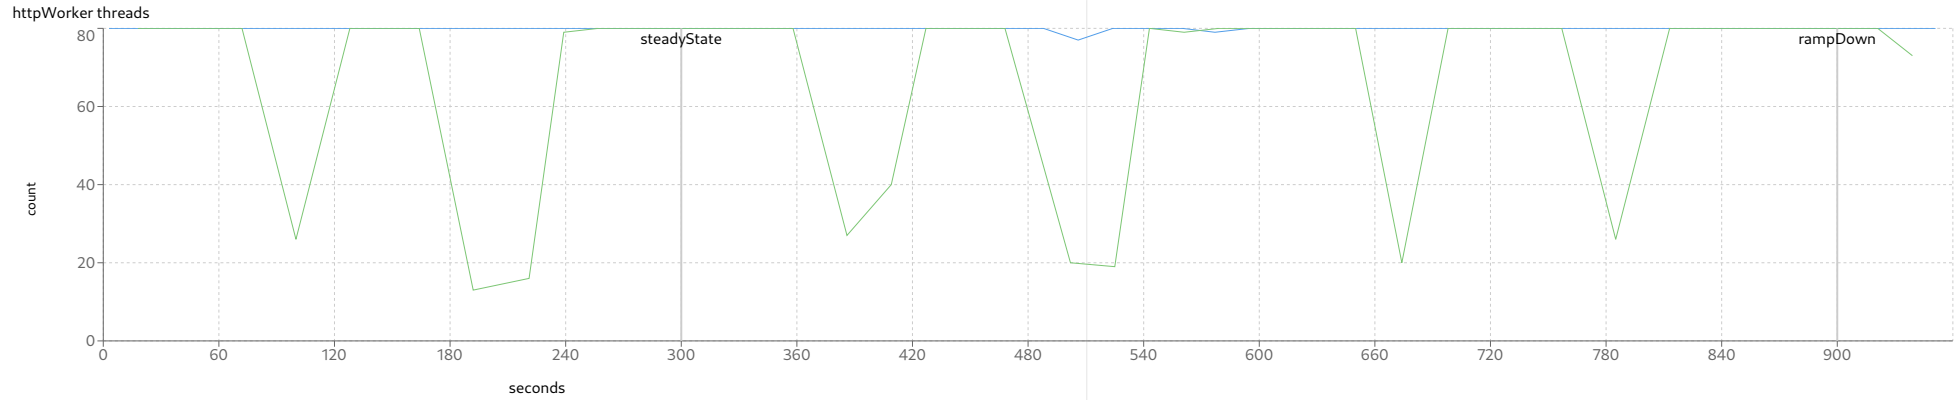

cycle times

	Purchase				Manage				Browse			
	target	avg	min	max	target	avg	min	max	target	avg	min	max
jboss-eap-8.0.0.Beta-redhat-20221013_2010_11344_1000	9.931	41.35	2.147	121.225	9.861	21.759	2.147	121.082	9.956	53.809	2.147	90.689
jboss-eap-7.4.8.GA-redhat-20221011_2010_11342_1000	9.82	10.317	0.003	56.926	9.782	9.913	0.005	56.101	9.803	10.464	0.007	61.427

MfgDriver Response Times Distribution

CreateVehicleEJB

CreateVehicleWS

MfgDriver Throughput

DealerDriver Response Times (seconds)

DealerDriver Response Times Distribution

DealerDriver Throughput

setting	11344	11342
scale	1000	1000
rampUp	600	600
steadyState	300	300
rampDown	60	60
max heap	13g	13g
large pages	x	x
jfr	x	x

io workers

default threads

default queue

■ jboss-eap-8.0.0.Beta-redhat-20221013_2010_11344_1000 ■ jboss-eap-7.4.8.GA-redhat-20221011_2010_11342_1000

■ jboss-eap-8.0.0.Beta-redhat-20221013_2010_11344_1000 ■ jboss-eap-7.4.8.GA-redhat-20221011_2010_11342_1000