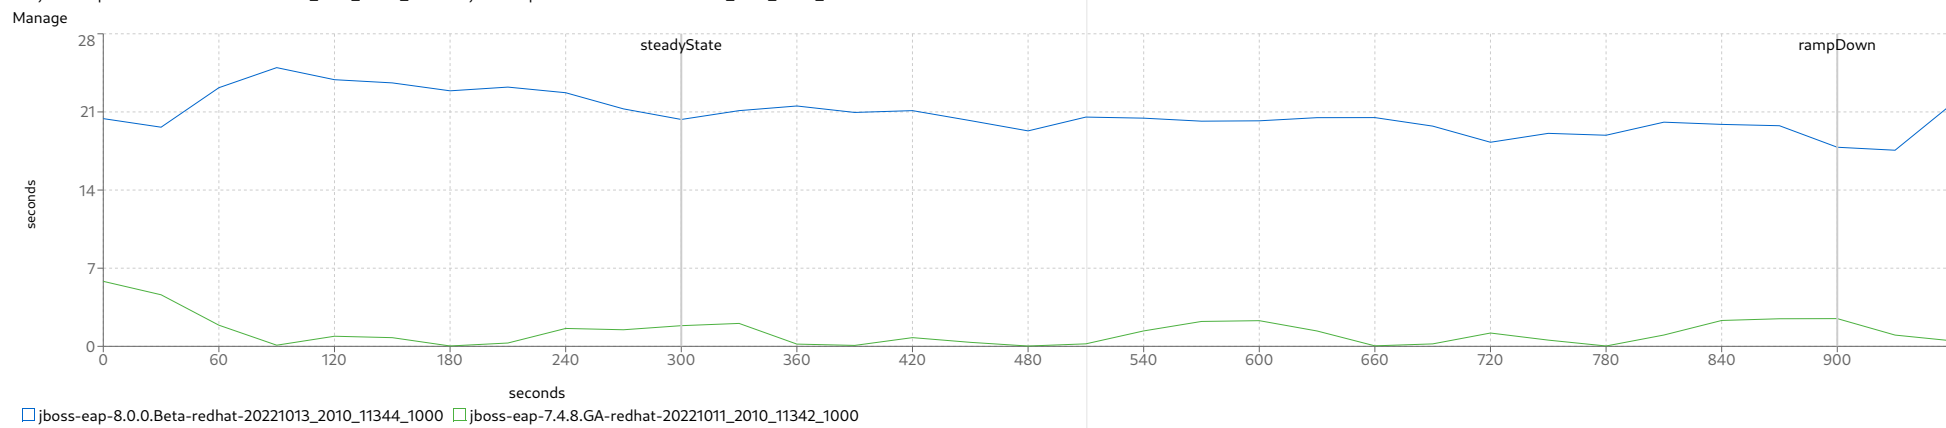

cycle times

	Purchase				Manage				Browse			
	target	avg	min	max	target	avg	min	max	target	avg	min	max
jboss-eap-8.0.0.Beta-redhat-20221013_2010_11344_1000	9.931	41.35	2.147	121.225	9.861	21.759	2.147	121.082	9.956	53.809	2.147	90.689
jboss-eap-7.4.8.GA-redhat-20221011_2010_11342_1000	9.82	10.317	0.003	56.926	9.782	9.913	0.005	56.101	9.803	10.464	0.007	61.427

MfgDriver Response Times Distribution

CreateVehicleEJB

CreateVehicleWS

MfgDriver Throughput

DealerDriver Response Times (seconds)

DealerDriver Response Times Distribution

DealerDriver Throughput

setting	11344	11342
scale	1000	1000
rampUp	600	600
steadyState	300	300
rampDown	60	60
max heap	13g	13g
large pages	x	x
jfr	x	x

io workers

default threads

default queue

■ jboss-eap-8.0.0.Beta-redhat-20221013_2010_11344_1000 ■ jboss-eap-7.4.8.GA-redhat-20221011_2010_11342_1000

■ jboss-eap-8.0.0.Beta-redhat-20221013_2010_11344_1000 ■ jboss-eap-7.4.8.GA-redhat-20221011_2010_11342_1000