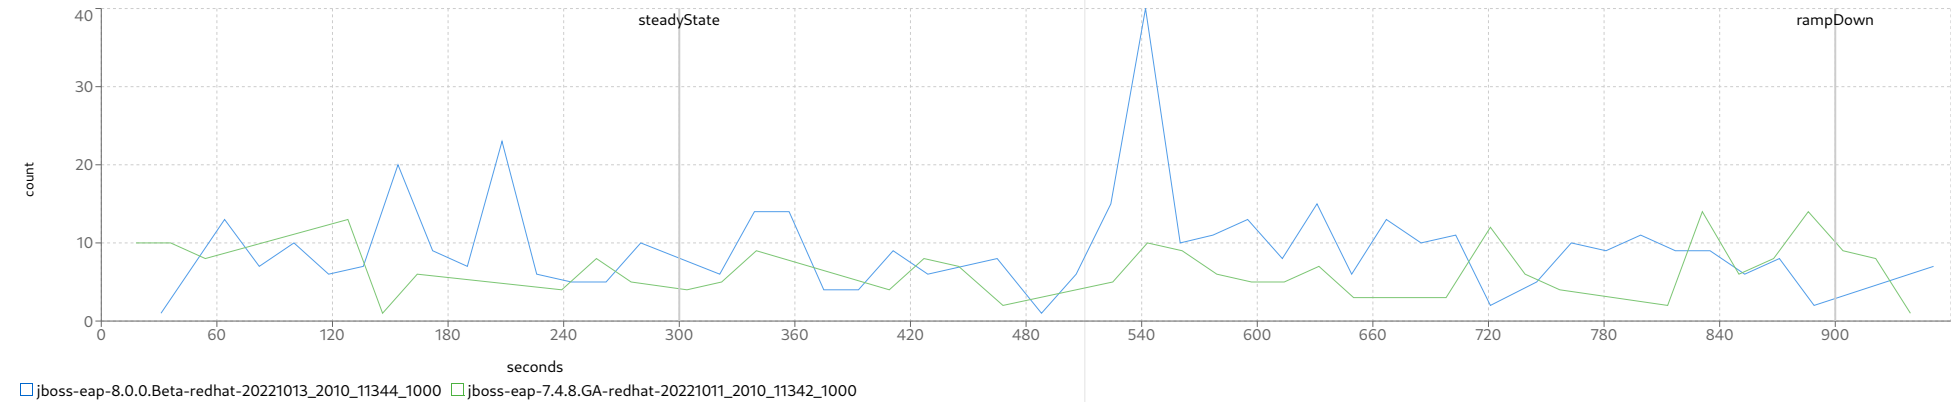

cycle times

	Purchase				Manage				Browse			
	target	avg	min	max	target	avg	min	max	target	avg	min	max
jboss-eap-8.0.0.Beta-redhat-20221013_2010_11344_1000	9.931	41.35	2.147	121.225	9.861	21.759	2.147	121.082	9.956	53.809	2.147	90.689
jboss-eap-7.4.8.GA-redhat-20221011_2010_11342_1000	9.82	10.317	0.003	56.926	9.782	9.913	0.005	56.101	9.803	10.464	0.007	61.427

MfgDriver Response Times Distribution

CreateVehicleEJB

CreateVehicleWS

MfgDriver Throughput

DealerDriver Response Times (seconds)

DealerDriver Response Times Distribution

DealerDriver Throughput

setting	11344	11342
scale	1000	1000
rampUp	600	600
steadyState	300	300
rampDown	60	60
max heap	13g	13g
large pages	x	x
jfr	x	x

io workers

default threads

default queue

■ jboss-eap-8.0.0.Beta-redhat-20221013_2010_11344_1000 ■ jboss-eap-7.4.8.GA-redhat-20221011_2010_11342_1000

■ jboss-eap-8.0.0.Beta-redhat-20221013_2010_11344_1000 ■ jboss-eap-7.4.8.GA-redhat-20221011_2010_11342_1000