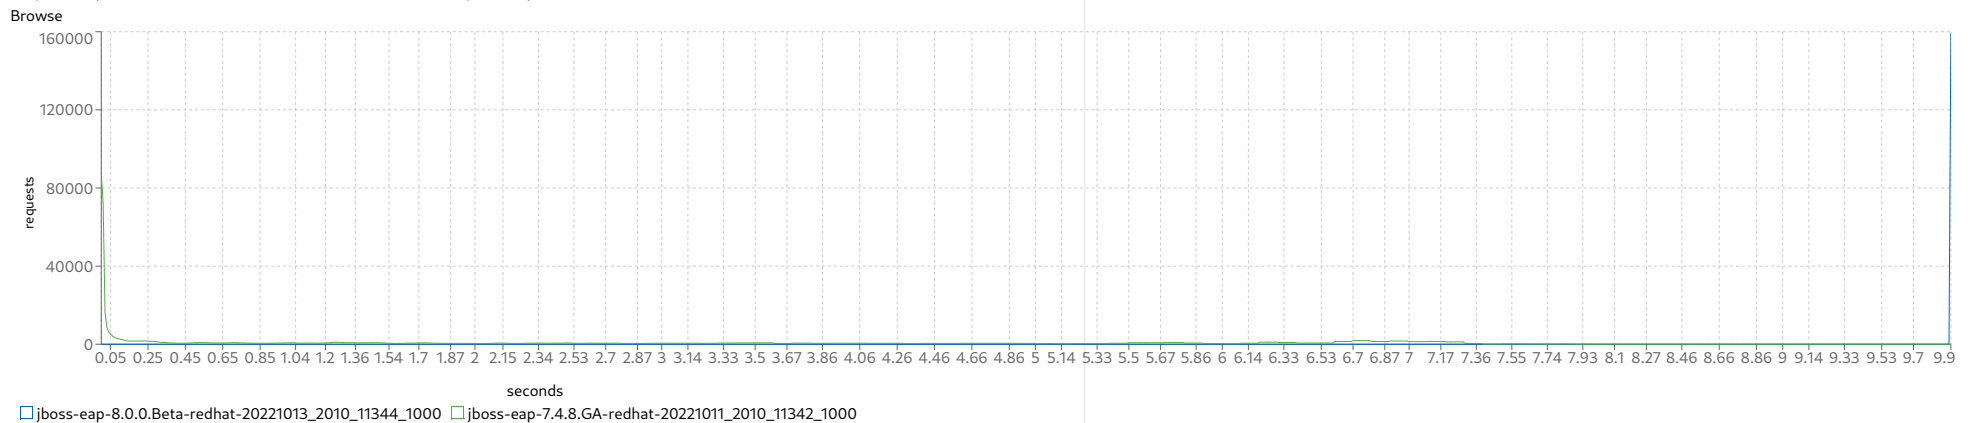

cycle times

	Purchase				Manage				Browse			
	target	avg	min	max	target	avg	min	max	target	avg	min	max
jboss-eap-8.0.0.Beta-redhat-20221013_2010_11344_1000	9.931	41.35	2.147	121.225	9.861	21.759	2.147	121.082	9.956	53.809	2.147	90.689
jboss-eap-7.4.8.GA-redhat-20221011_2010_11342_1000	9.82	10.317	0.003	56.926	9.782	9.913	0.005	56.101	9.803	10.464	0.007	61.427

MfgDriver Response Times Distribution

CreateVehicleEJB

CreateVehicleWS

MfgDriver Throughput

DealerDriver Response Times (seconds)

DealerDriver Response Times Distribution

DealerDriver Throughput

setting	11344	11342
scale	1000	1000
rampUp	600	600
steadyState	300	300
rampDown	60	60
max heap	13g	13g
large pages	x	x
jfr	x	x