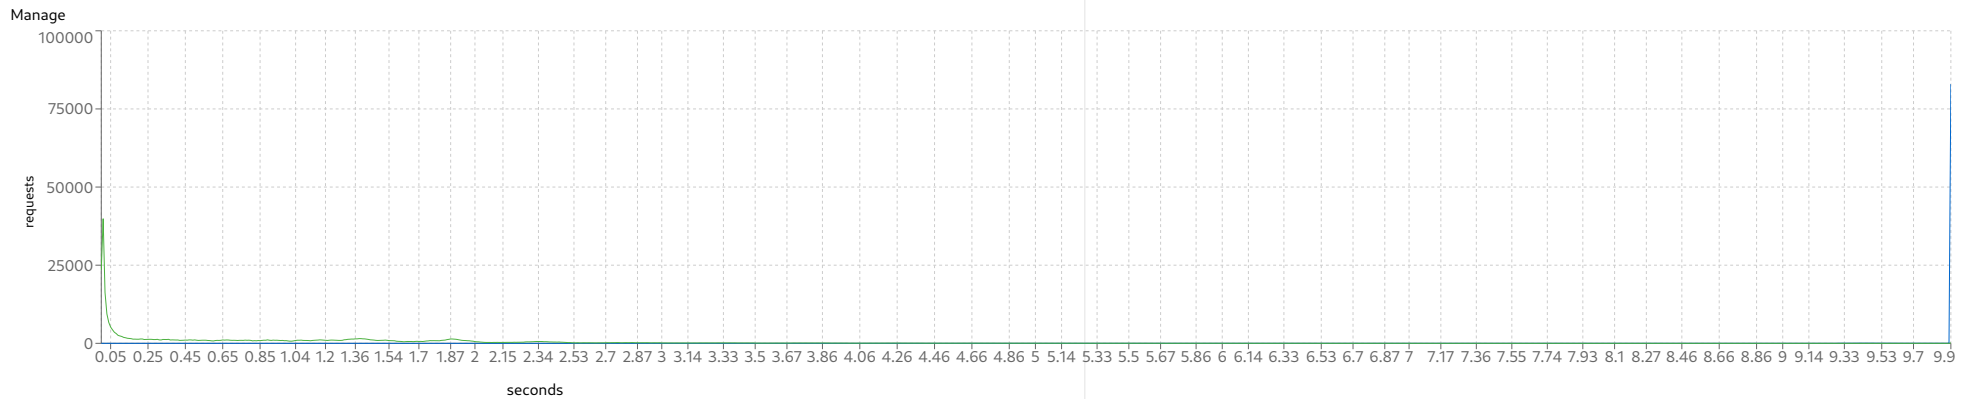

cycle times

	Purchase				Manage				Browse			
	target	avg	min	max	target	avg	min	max	target	avg	min	max
jboss-eap-8.0.0.Beta-redhat-20221013_2010_11344_1000	9.931	41.35	2.147	121.225	9.861	21.759	2.147	121.082	9.956	53.809	2.147	90.689
jboss-eap-7.4.8.GA-redhat-20221011_2010_11342_1000	9.82	10.317	0.003	56.926	9.782	9.913	0.005	56.101	9.803	10.464	0.007	61.427

MfgDriver Response Times Distribution

CreateVehicleEJB

CreateVehicleWS

MfgDriver Throughput

DealerDriver Response Times (seconds)

DealerDriver Response Times Distribution

DealerDriver Throughput

setting	11344	11342
scale	1000	1000
rampUp	600	600
steadyState	300	300
rampDown	60	60
max heap	13g	13g
large pages	x	x
jfr	x	x