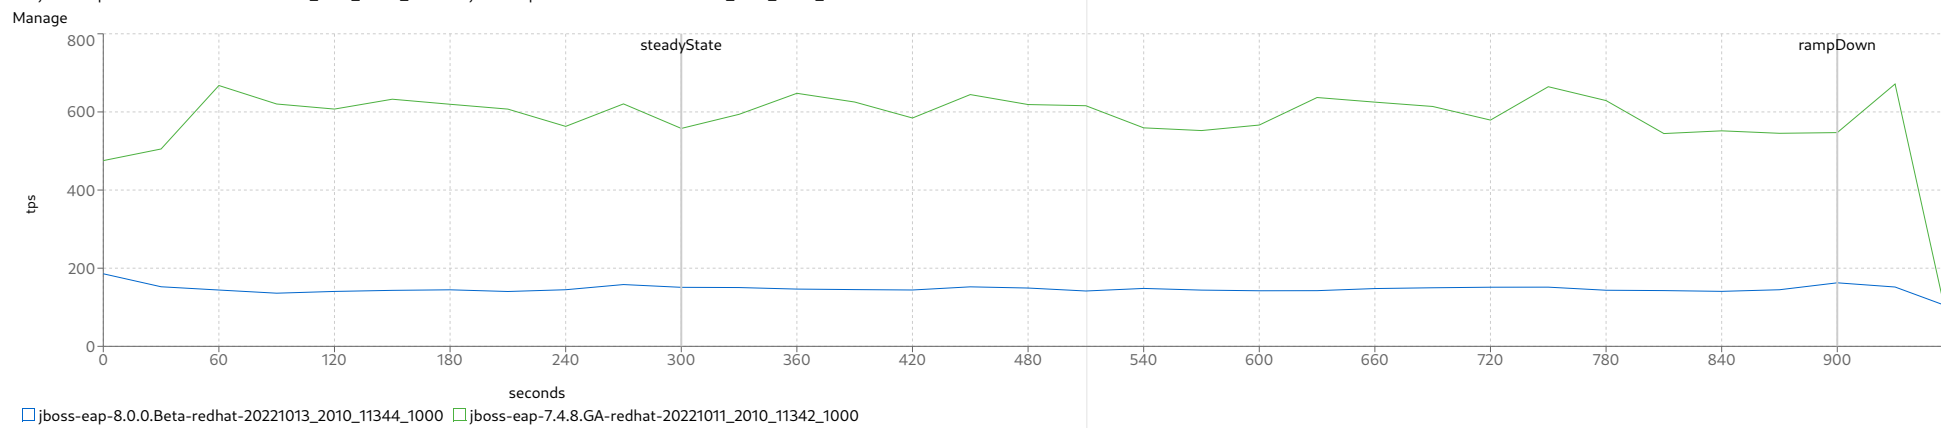

cycle times

	Purchase				Manage				Browse			
	target	avg	min	max	target	avg	min	max	target	avg	min	max
jboss-eap-8.0.0.Beta-redhat-20221013_2010_11344_1000	9.931	41.35	2.147	121.225	9.861	21.759	2.147	121.082	9.956	53.809	2.147	90.689
jboss-eap-7.4.8.GA-redhat-20221011_2010_11342_1000	9.82	10.317	0.003	56.926	9.782	9.913	0.005	56.101	9.803	10.464	0.007	61.427

MfgDriver Response Times Distribution

CreateVehicleEJB

CreateVehicleWS

MfgDriver Throughput

DealerDriver Response Times (seconds)

DealerDriver Response Times Distribution

DealerDriver Throughput

setting	11344	11342
scale	1000	1000
rampUp	600	600
steadyState	300	300
rampDown	60	60
max heap	13g	13g
large pages	x	x
jfr	x	x

io workers

default threads

default queue

■ jboss-eap-8.0.0.Beta-redhat-20221013_2010_11344_1000 ■ jboss-eap-7.4.8.GA-redhat-20221011_2010_11342_1000

■ jboss-eap-8.0.0.Beta-redhat-20221013_2010_11344_1000 ■ jboss-eap-7.4.8.GA-redhat-20221011_2010_11342_1000