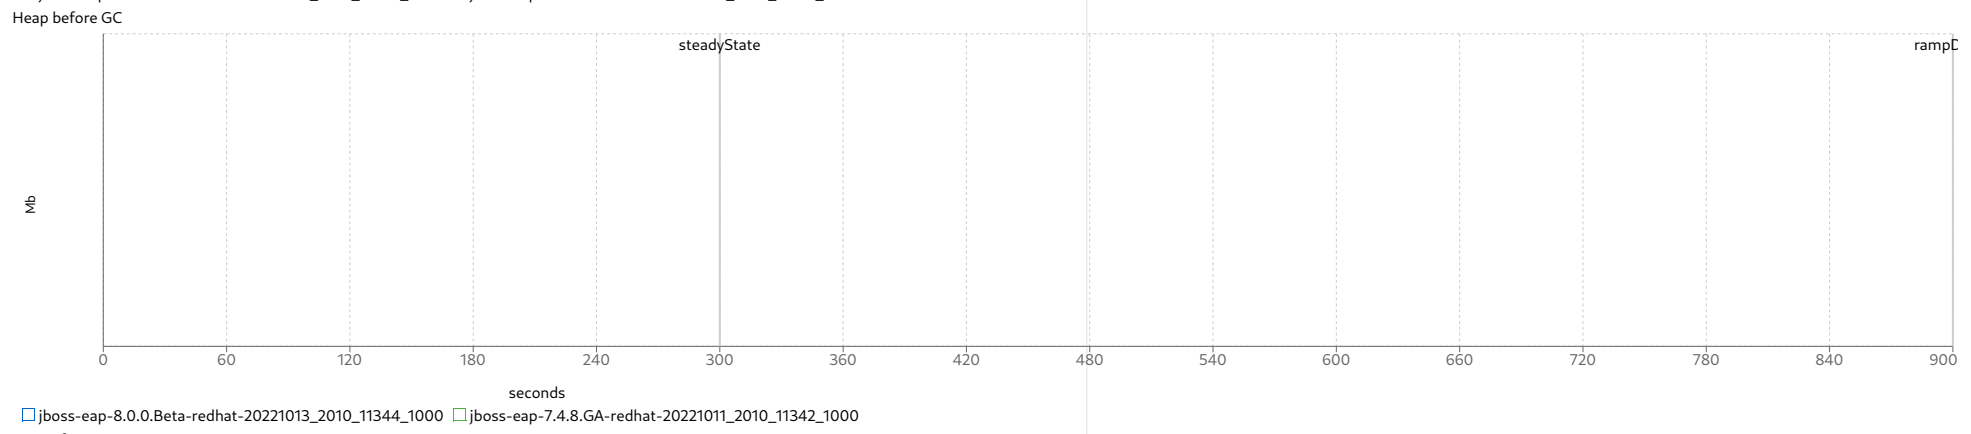

Purchase					Manage					Browse				
	sd	avg	p90th	p99th	max	sd	avg	p90th	p99th	max	sd	avg	p90th	p99th	max
jboss-eap-8.0.0.Beta-redhat-20221013_2010_11344_1000	21.002	40.753	> 9.900	> 9.900	94.809	12.03	19.875	> 9.900	> 9.900	121.08	1.908	53.768	> 9.900	> 9.900	65.52
jboss-eap-7.4.8.GA-redhat-20221011_2010_11342_1000	2.576	2.161	5.8	> 9.900	12.805	1.195	0.99	2.35	5.5	18.851	2.721	2.803	6.9	7.4	8.801
	<i>-156.298%</i>	<i>-179.857%</i>			<i>-152.404%</i>	<i>-163.856%</i>	<i>-181.021%</i>			<i>-146.113%</i>	<i>35.126%</i>	<i>-180.181%</i>			<i>-152.632%</i>

cycle times

	Purchase				Manage				Browse			
	target	avg	min	max	target	avg	min	max	target	avg	min	max
jboss-eap-8.0.0.Beta-redhat-20221013_2010_11344_1000	9.931	41.35	2.147	121.225	9.861	21.759	2.147	121.082	9.956	53.809	2.147	90.689
jboss-eap-7.4.8.GA-redhat-20221011_2010_11342_1000	9.82	10.317	0.003	56.926	9.782	9.913	0.005	56.101	9.803	10.464	0.007	61.427