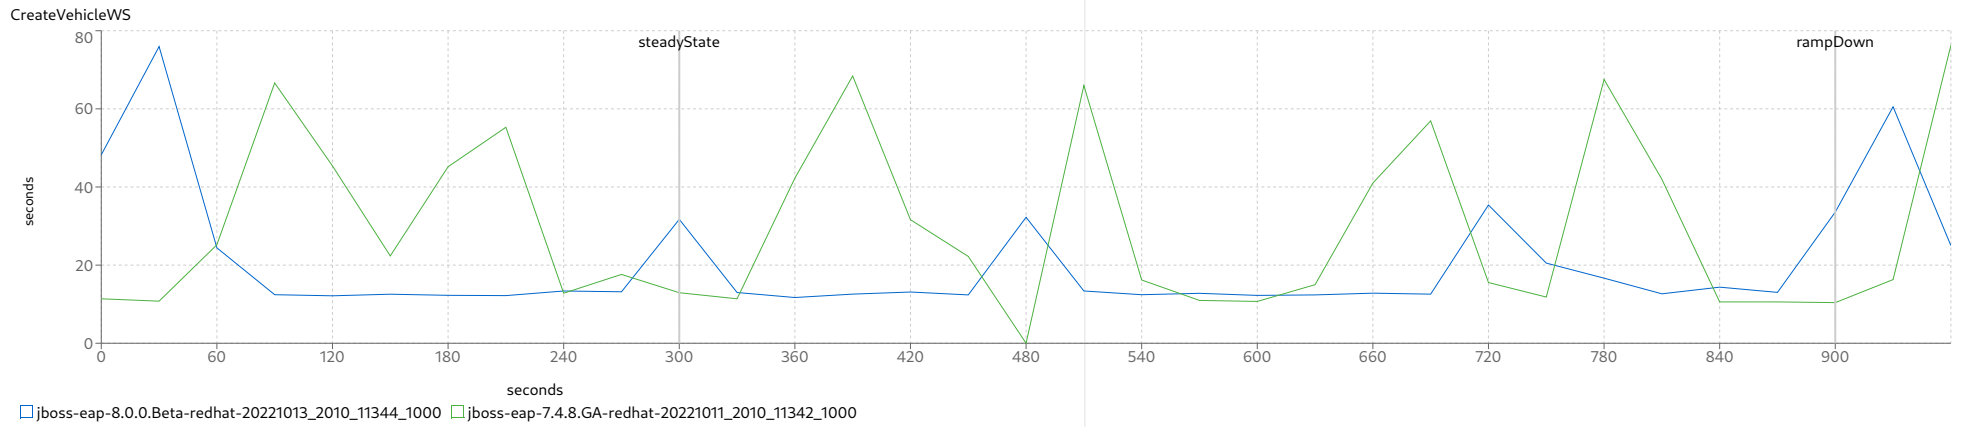

mix

	Purchase			Manage			Browse		
	success	failure	passed	success	failure	passed	success	failure	pass...
jboss-eap-8.0.0.Beta-redhat-20221013_2010_11344_1000	81592	0	true	84752	0	true	159195	0	true
jboss-eap-7.4.8.GA-redhat-20221011_2010_11342_1000	356563 125.513%	0	true	357785 123.394%	0	true	711655 126.878%	0	true

response times

	Purchase					Manage					Browse				
	sd	avg	p90th	p99th	max	sd	avg	p90th	p99th	max	sd	avg	p90th	p99th	max
jboss-eap-8.0.0.Beta-redhat-20221013_2010_11344_1000	21.002	40.753	> 9.900	> 9.900	94.809	12.03	19.875	> 9.900	> 9.900	121.08	1.908	53.768	> 9.900	> 9.900	65.52
jboss-eap-7.4.8.GA-redhat-20221011_2010_11342_1000	2.576	2.161	5.8	> 9.900	12.805	1.195	0.99	2.35	5.5	18.851	2.721	2.803	6.9	7.4	8.801
	<i>-156.298%</i>	<i>-179.857%</i>			<i>-152.404%</i>	<i>-163.856%</i>	<i>-181.021%</i>			<i>-146.113%</i>	<i>35.126%</i>	<i>-180.181%</i>			<i>-152.632%</i>

cycle times

	Purchase				Manage				Browse			
	target	avg	min	max	target	avg	min	max	target	avg	min	max
jboss-eap-8.0.0.Beta-redhat-20221013_2010_11344_1000	9.931	41.35	2.147	121.225	9.861	21.759	2.147	121.082	9.956	53.809	2.147	90.689
jboss-eap-7.4.8.GA-redhat-20221011_2010_11342_1000	9.82	10.317	0.003	56.926	9.782	9.913	0.005	56.101	9.803	10.464	0.007	61.427