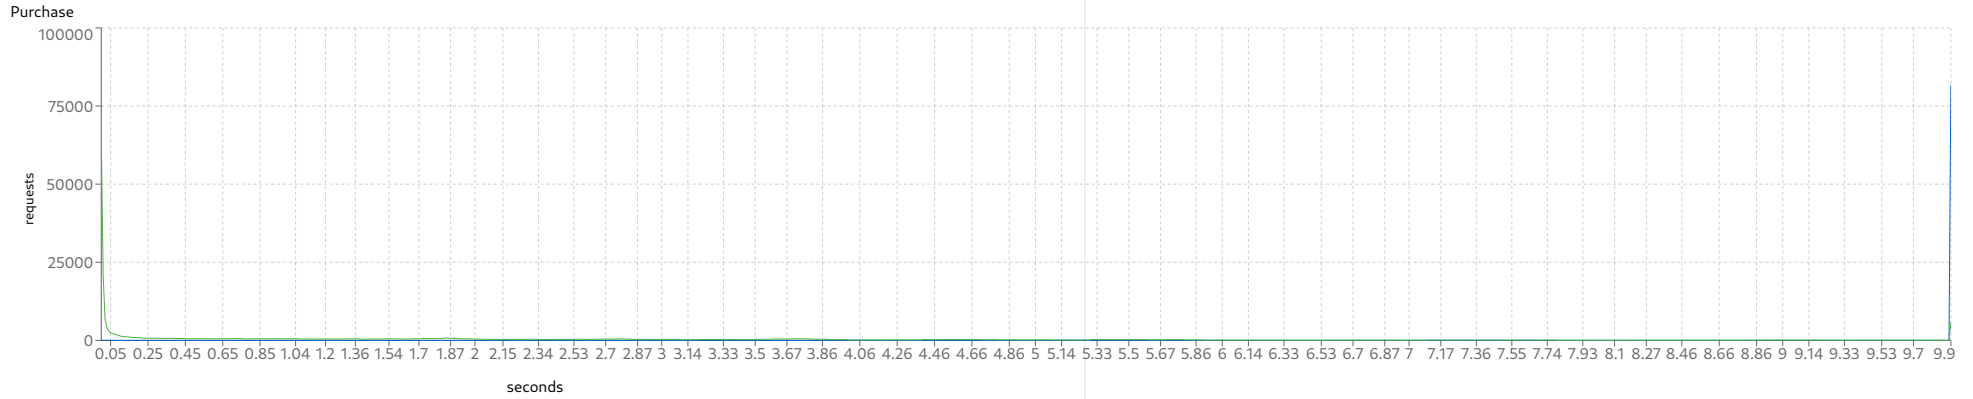

cycle times

	Purchase				Manage				Browse			
	target	avg	min	max	target	avg	min	max	target	avg	min	max
jboss-eap-8.0.0.Beta-redhat-20221013_2010_11344_1000	9.931	41.35	2.147	121.225	9.861	21.759	2.147	121.082	9.956	53.809	2.147	90.689
jboss-eap-7.4.8.GA-redhat-20221011_2010_11342_1000	9.82	10.317	0.003	56.926	9.782	9.913	0.005	56.101	9.803	10.464	0.007	61.427

MfgDriver Response Times Distribution

CreateVehicleEJB

CreateVehicleWS

MfgDriver Throughput

DealerDriver Response Times (seconds)

DealerDriver Response Times Distribution

DealerDriver Throughput

setting	11344	11342
scale	1000	1000
rampUp	600	600
steadyState	300	300
rampDown	60	60
max heap	13g	13g
large pages	x	x
jfr	x	x