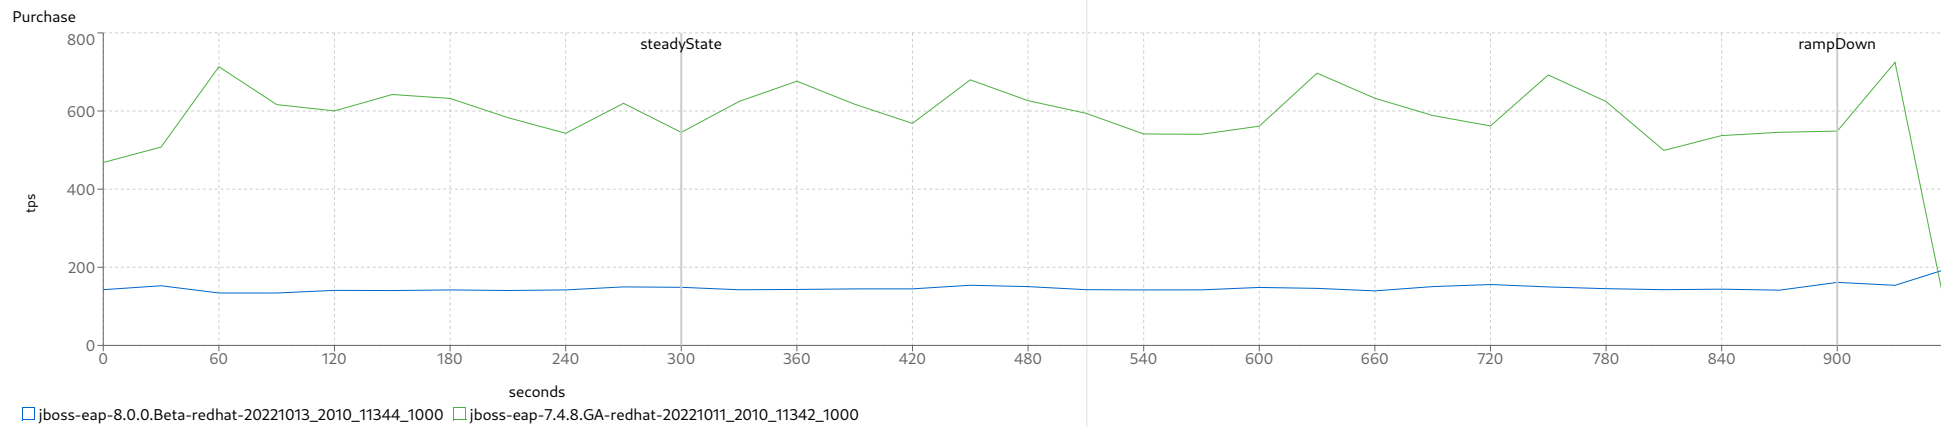

MfgDriver Response Times Distribution

CreateVehicleEJB

CreateVehicleWS

MfgDriver Throughput

DealerDriver Response Times (seconds)

DealerDriver Response Times Distribution

DealerDriver Throughput

setting	11344	11342
scale	1000	1000
rampUp	600	600
steadyState	300	300
rampDown	60	60
max heap	13g	13g
large pages	x	x
jfr	x	x

io workers

default threads

default queue

■ jboss-eap-8.0.0.Beta-redhat-20221013_2010_11344_1000 ■ jboss-eap-7.4.8.GA-redhat-20221011_2010_11342_1000

■ jboss-eap-8.0.0.Beta-redhat-20221013_2010_11344_1000 ■ jboss-eap-7.4.8.GA-redhat-20221011_2010_11342_1000