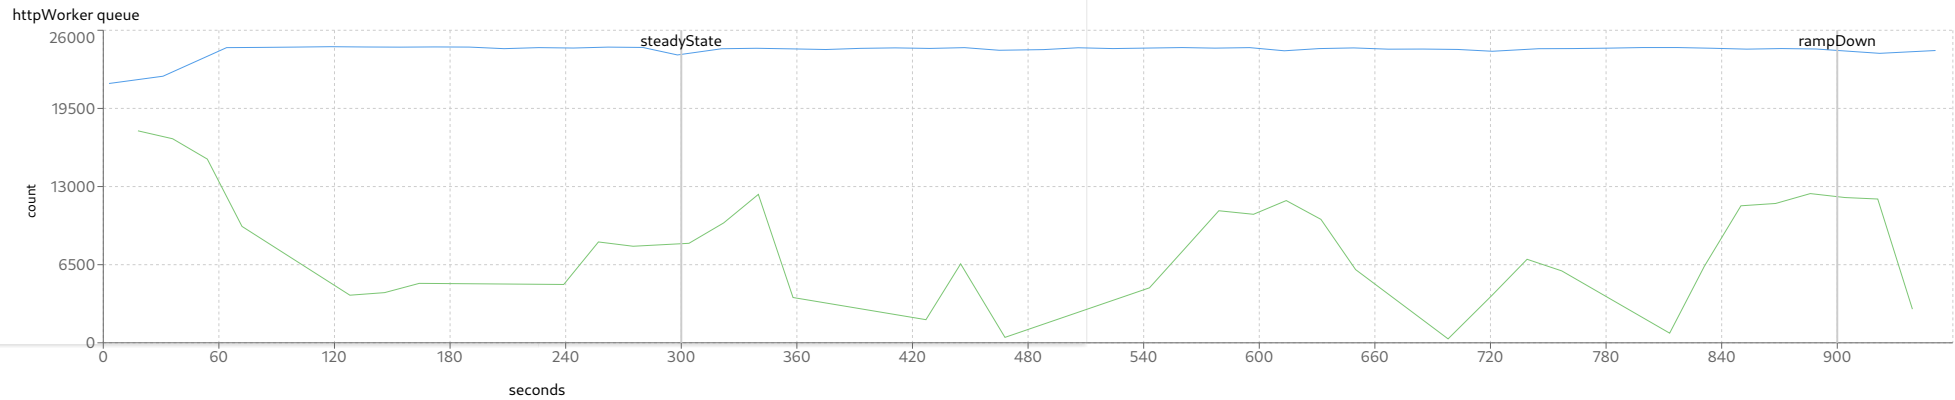

cycle times

	Purchase				Manage				Browse			
	target	avg	min	max	target	avg	min	max	target	avg	min	max
jboss-eap-8.0.0.Beta-redhat-20221013_2010_11344_1000	9.931	41.35	2.147	121.225	9.861	21.759	2.147	121.082	9.956	53.809	2.147	90.689
jboss-eap-7.4.8.GA-redhat-20221011_2010_11342_1000	9.82	10.317	0.003	56.926	9.782	9.913	0.005	56.101	9.803	10.464	0.007	61.427

MfgDriver Response Times Distribution

CreateVehicleEJB

CreateVehicleWS

MfgDriver Throughput

DealerDriver Response Times (seconds)

DealerDriver Response Times Distribution

DealerDriver Throughput

setting	11344	11342
scale	1000	1000
rampUp	600	600
steadyState	300	300
rampDown	60	60
max heap	13g	13g
large pages	x	x
jfr	x	x

io workers

default threads

default queue

■ jboss-eap-8.0.0.Beta-redhat-20221013_2010_11344_1000 ■ jboss-eap-7.4.8.GA-redhat-20221011_2010_11342_1000

■ jboss-eap-8.0.0.Beta-redhat-20221013_2010_11344_1000 ■ jboss-eap-7.4.8.GA-redhat-20221011_2010_11342_1000