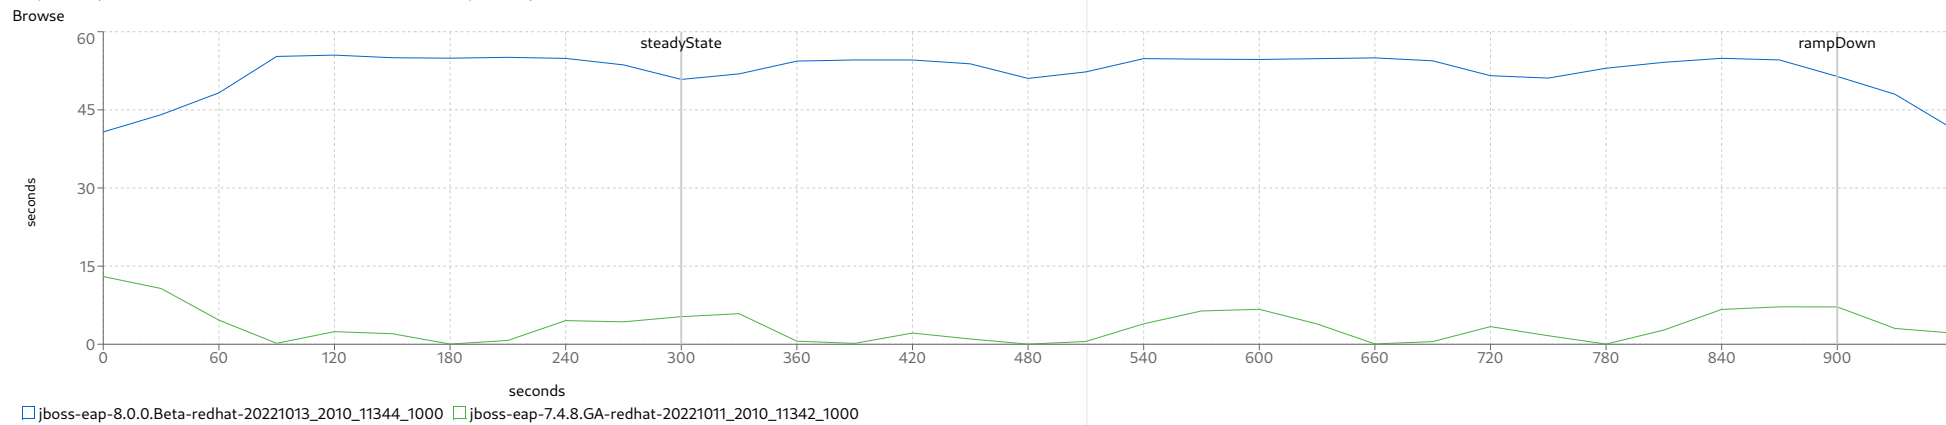

cycle times

	Purchase				Manage				Browse			
	target	avg	min	max	target	avg	min	max	target	avg	min	max
jboss-eap-8.0.0.Beta-redhat-20221013_2010_11344_1000	9.931	41.35	2.147	121.225	9.861	21.759	2.147	121.082	9.956	53.809	2.147	90.689
jboss-eap-7.4.8.GA-redhat-20221011_2010_11342_1000	9.82	10.317	0.003	56.926	9.782	9.913	0.005	56.101	9.803	10.464	0.007	61.427

MfgDriver Response Times Distribution

CreateVehicleEJB

CreateVehicleWS

MfgDriver Throughput

DealerDriver Response Times (seconds)

DealerDriver Response Times Distribution

DealerDriver Throughput

setting	11344	11342
scale	1000	1000
rampUp	600	600
steadyState	300	300
rampDown	60	60
max heap	13g	13g
large pages	x	x
jfr	x	x

io workers

default threads

default queue

■ jboss-eap-8.0.0.Beta-redhat-20221013_2010_11344_1000 ■ jboss-eap-7.4.8.GA-redhat-20221011_2010_11342_1000

■ jboss-eap-8.0.0.Beta-redhat-20221013_2010_11344_1000 ■ jboss-eap-7.4.8.GA-redhat-20221011_2010_11342_1000