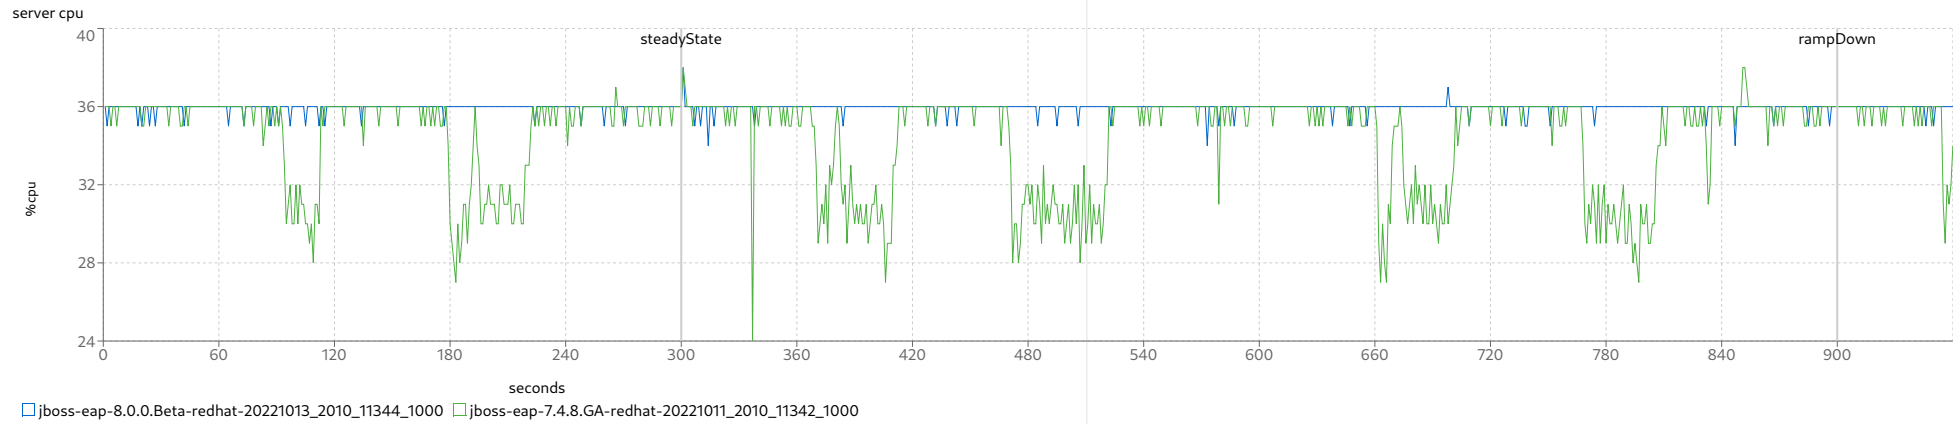

SPECjEnterprise2010

Run Info

name	passed	EjOPS	duration	cpu	gc reasons	pause s...
jboss-eap-8.0.0.Beta-redhat-20221013_2010_11344_1000	false	1222.523	00:16:24	35.946		0.000
jboss-eap-7.4.8.GA-redhat-20221011_2010_11342_1000	false	2865.453	00:17:14	34.494		0.000