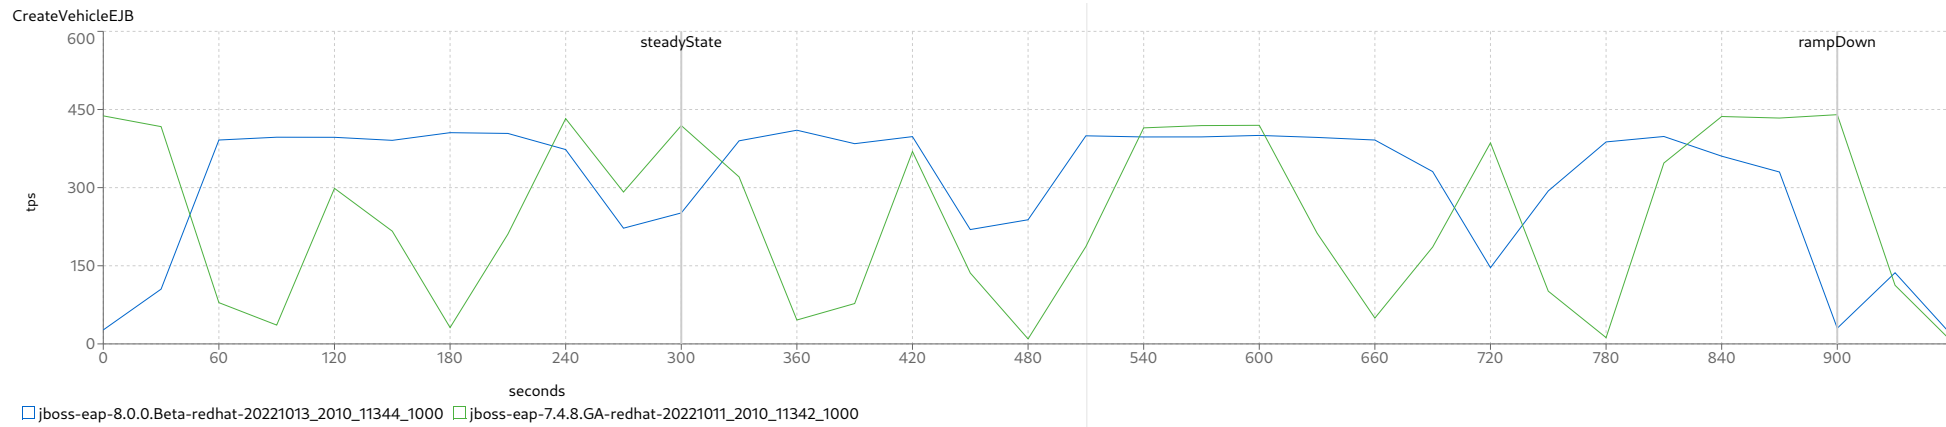

cycle times

	Purchase				Manage				Browse			
	target	avg	min	max	target	avg	min	max	target	avg	min	max
jboss-eap-8.0.0.Beta-redhat-20221013_2010_11344_1000	9.931	41.35	2.147	121.225	9.861	21.759	2.147	121.082	9.956	53.809	2.147	90.689
jboss-eap-7.4.8.GA-redhat-20221011_2010_11342_1000	9.82	10.317	0.003	56.926	9.782	9.913	0.005	56.101	9.803	10.464	0.007	61.427

MfgDriver Response Times Distribution

CreateVehicleEJB

CreateVehicleWS

MfgDriver Throughput

DealerDriver Response Times (seconds)

DealerDriver Response Times Distribution

DealerDriver Throughput

setting	11344	11342
scale	1000	1000
rampUp	600	600
steadyState	300	300
rampDown	60	60
max heap	13g	13g
large pages	x	x
jfr	x	x

io workers

default threads

default queue

■ jboss-eap-8.0.0.Beta-redhat-20221013_2010_11344_1000 ■ jboss-eap-7.4.8.GA-redhat-20221011_2010_11342_1000

■ jboss-eap-8.0.0.Beta-redhat-20221013_2010_11344_1000 ■ jboss-eap-7.4.8.GA-redhat-20221011_2010_11342_1000