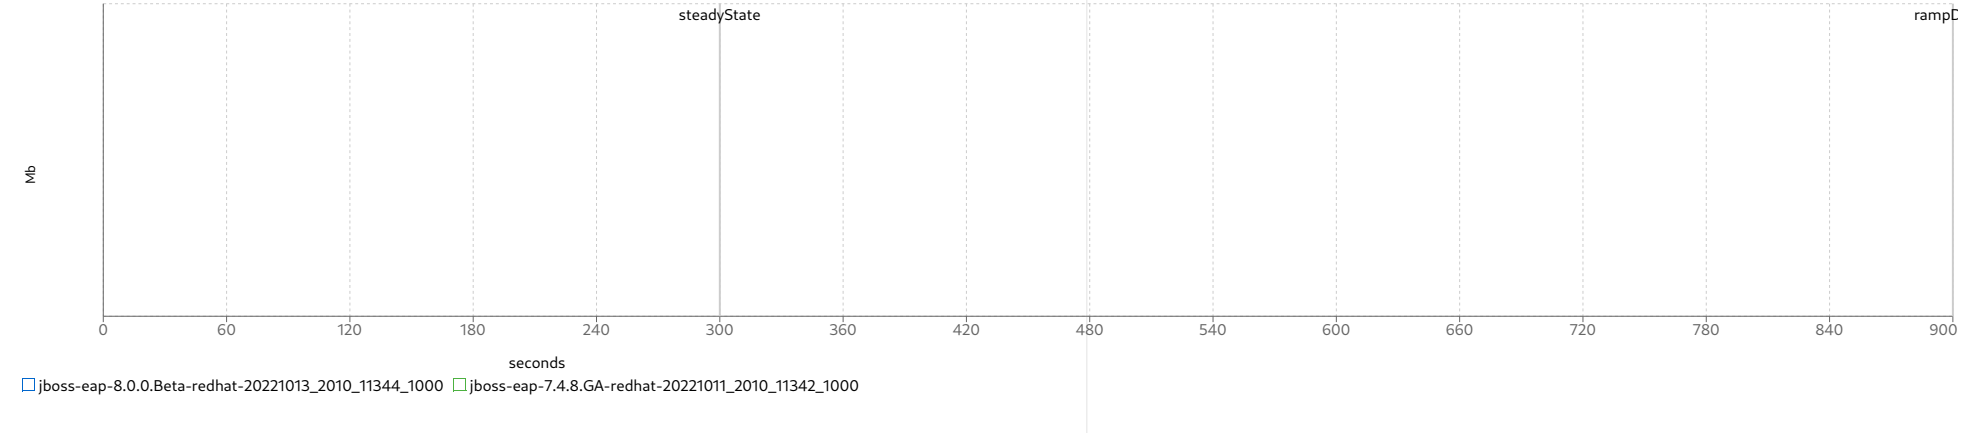

Purchase					Manage					Browse				
	sd	avg	p90th	p99th	max	sd	avg	p90th	p99th	max	sd	avg	p90th	p99th	max
jboss-eap-8.0.0.Beta-redhat-20221013_2010_11344_1000	21.002	40.753	> 9.900	> 9.900	94.809	12.03	19.875	> 9.900	> 9.900	121.08	1.908	53.768	> 9.900	> 9.900	65.52
jboss-eap-7.4.8.GA-redhat-20221011_2010_11342_1000	2.576	2.161	5.8	> 9.900	12.805	1.195	0.99	2.35	5.5	18.851	2.721	2.803	6.9	7.4	8.801
	<i>-156.298%</i>	<i>-179.857%</i>			<i>-152.404%</i>	<i>-163.856%</i>	<i>-181.021%</i>			<i>-146.113%</i>	<i>35.126%</i>	<i>-180.181%</i>			<i>-152.632%</i>

cycle times

	Purchase				Manage				Browse			
	target	avg	min	max	target	avg	min	max	target	avg	min	max
jboss-eap-8.0.0.Beta-redhat-20221013_2010_11344_1000	9.931	41.35	2.147	121.225	9.861	21.759	2.147	121.082	9.956	53.809	2.147	90.689
jboss-eap-7.4.8.GA-redhat-20221011_2010_11342_1000	9.82	10.317	0.003	56.926	9.782	9.913	0.005	56.101	9.803	10.464	0.007	61.427