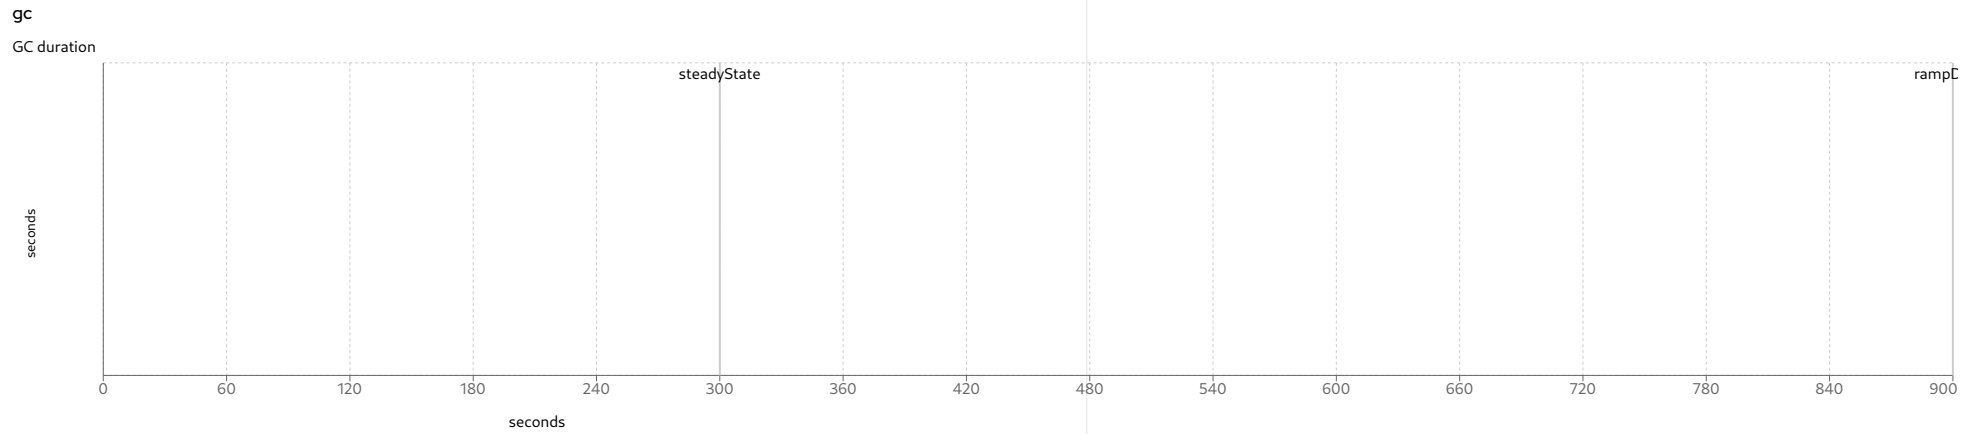

Purchase					Manage					Browse				
	sd	avg	p90th	p99th	max	sd	avg	p90th	p99th	max	sd	avg	p90th	p99th	max
jboss-eap-8.0.0.Beta-redhat-20221013_2010_11344_1000	21.002	40.753	> 9.900	> 9.900	94.809	12.03	19.875	> 9.900	> 9.900	121.08	1.908	53.768	> 9.900	> 9.900	65.52
jboss-eap-7.4.8.GA-redhat-20221011_2010_11342_1000	2.576	2.161	5.8	> 9.900	12.805	1.195	0.99	2.35	5.5	18.851	2.721	2.803	6.9	7.4	8.801
	<i>-156.298%</i>	<i>-179.857%</i>			<i>-152.404%</i>	<i>-163.856%</i>	<i>-181.021%</i>			<i>-146.113%</i>	<i>35.126%</i>	<i>-180.181%</i>			<i>-152.632%</i>

cycle times

	Purchase				Manage				Browse			
	target	avg	min	max	target	avg	min	max	target	avg	min	max
jboss-eap-8.0.0.Beta-redhat-20221013_2010_11344_1000	9.931	41.35	2.147	121.225	9.861	21.759	2.147	121.082	9.956	53.809	2.147	90.689
jboss-eap-7.4.8.GA-redhat-20221011_2010_11342_1000	9.82	10.317	0.003	56.926	9.782	9.913	0.005	56.101	9.803	10.464	0.007	61.427