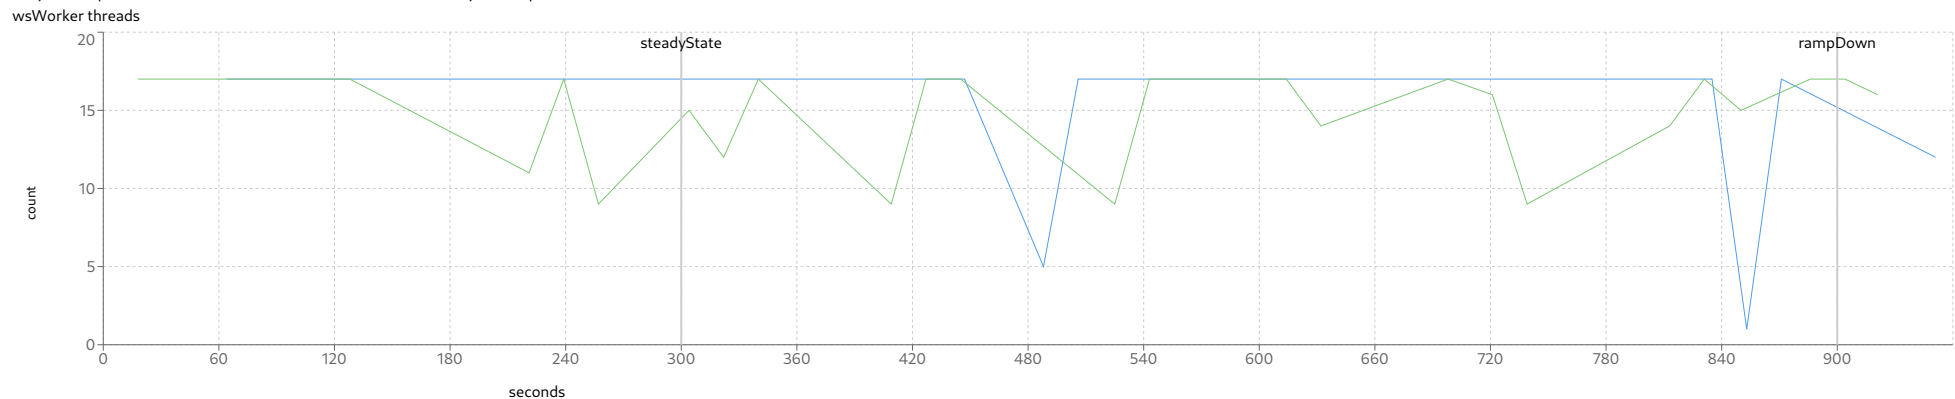

cycle times

	Purchase				Manage				Browse			
	target	avg	min	max	target	avg	min	max	target	avg	min	max
jboss-eap-8.0.0.Beta-redhat-20221013_2010_11344_1000	9.931	41.35	2.147	121.225	9.861	21.759	2.147	121.082	9.956	53.809	2.147	90.689
jboss-eap-7.4.8.GA-redhat-20221011_2010_11342_1000	9.82	10.317	0.003	56.926	9.782	9.913	0.005	56.101	9.803	10.464	0.007	61.427

MfgDriver Response Times Distribution

CreateVehicleEJB

CreateVehicleWS

MfgDriver Throughput

DealerDriver Response Times (seconds)

DealerDriver Response Times Distribution

DealerDriver Throughput

setting	11344	11342
scale	1000	1000
rampUp	600	600
steadyState	300	300
rampDown	60	60
max heap	13g	13g
large pages	x	x
jfr	x	x

io workers

default threads

default queue

■ jboss-eap-8.0.0.Beta-redhat-20221013_2010_11344_1000 ■ jboss-eap-7.4.8.GA-redhat-20221011_2010_11342_1000

■ jboss-eap-8.0.0.Beta-redhat-20221013_2010_11344_1000 ■ jboss-eap-7.4.8.GA-redhat-20221011_2010_11342_1000