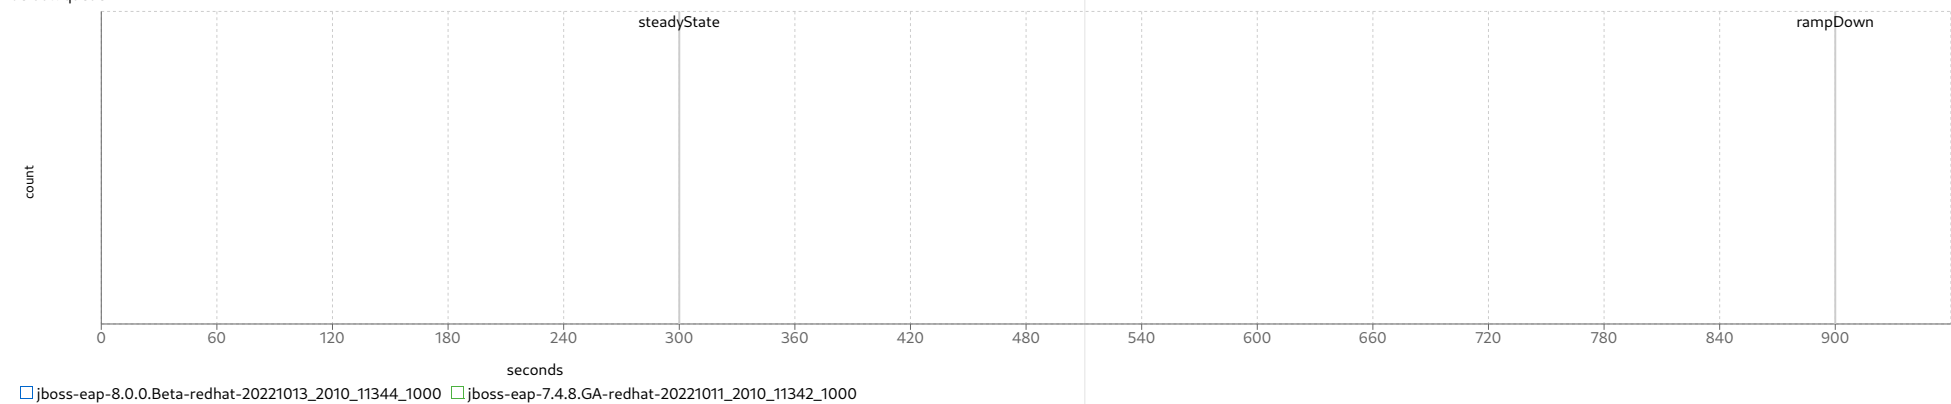

default queue