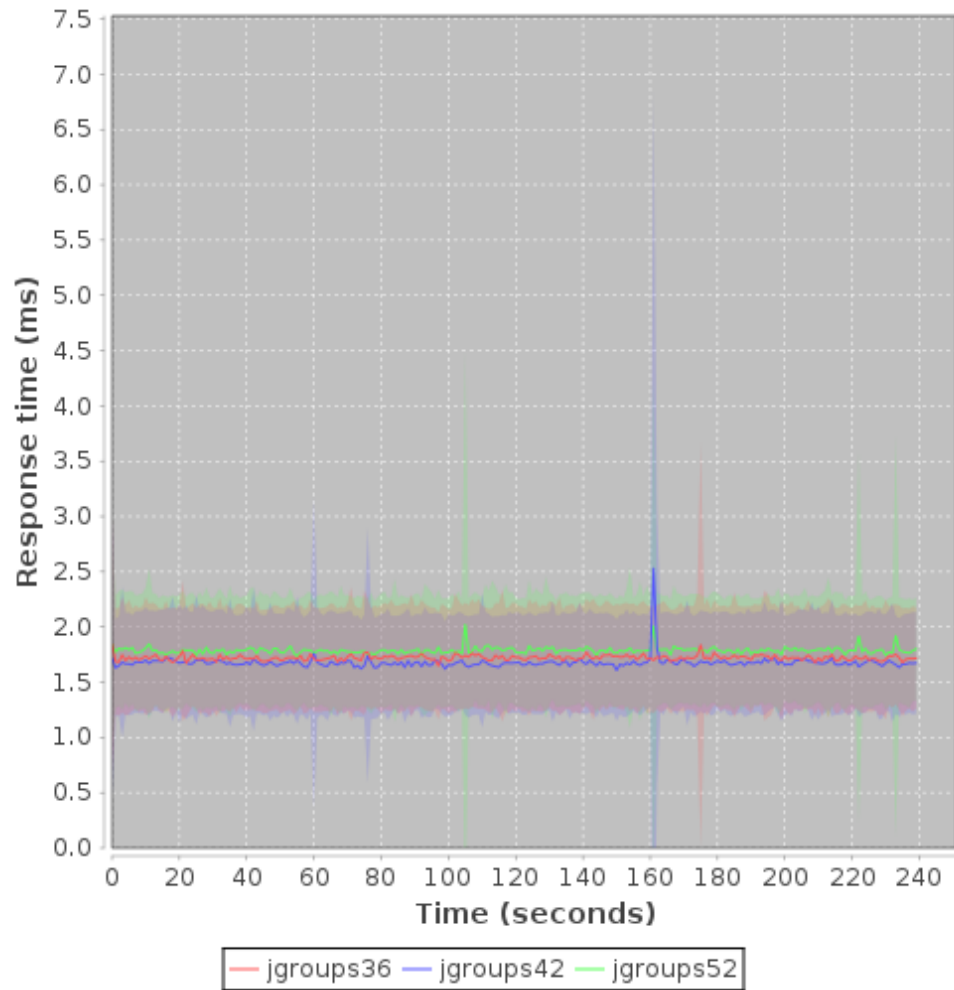

Test writes10

Operation: BasicOperations.Put

Response time over time

Requests progression

Operation throughput over time

Configuration writes10				requests	errors	latency mean	latency std.dev	latency max	RTM at 50 %	RTM at 90 %	RTM at 95 %	RTM at 99 %	RTM at 99.9 %	RTM at 99.99 %	histograms
▼	jgroups36	Cluster[default=8]	Iteration 0	188,362	0	1.72 ms	500.36 us	29.23 ms	1.89 ms	2.13 ms	2.2 ms	2.92 ms	3.41 ms	8.59 ms	histogram percentiles
▼	jgroups42	Cluster[default=8]	Iteration 0	188,413	0	1.68 ms	564.31 us	40.89 ms	1.84 ms	2.1 ms	2.15 ms	2.31 ms	3.36 ms	20.84 ms	histogram percentiles
▼	jgroups52	Cluster[default=8]	Iteration 0	188,210	0	1.79 ms	576.77 us	32.37 ms	1.96 ms	2.21 ms	2.29 ms	3.05 ms	3.88 ms	14.75 ms	histogram percentiles