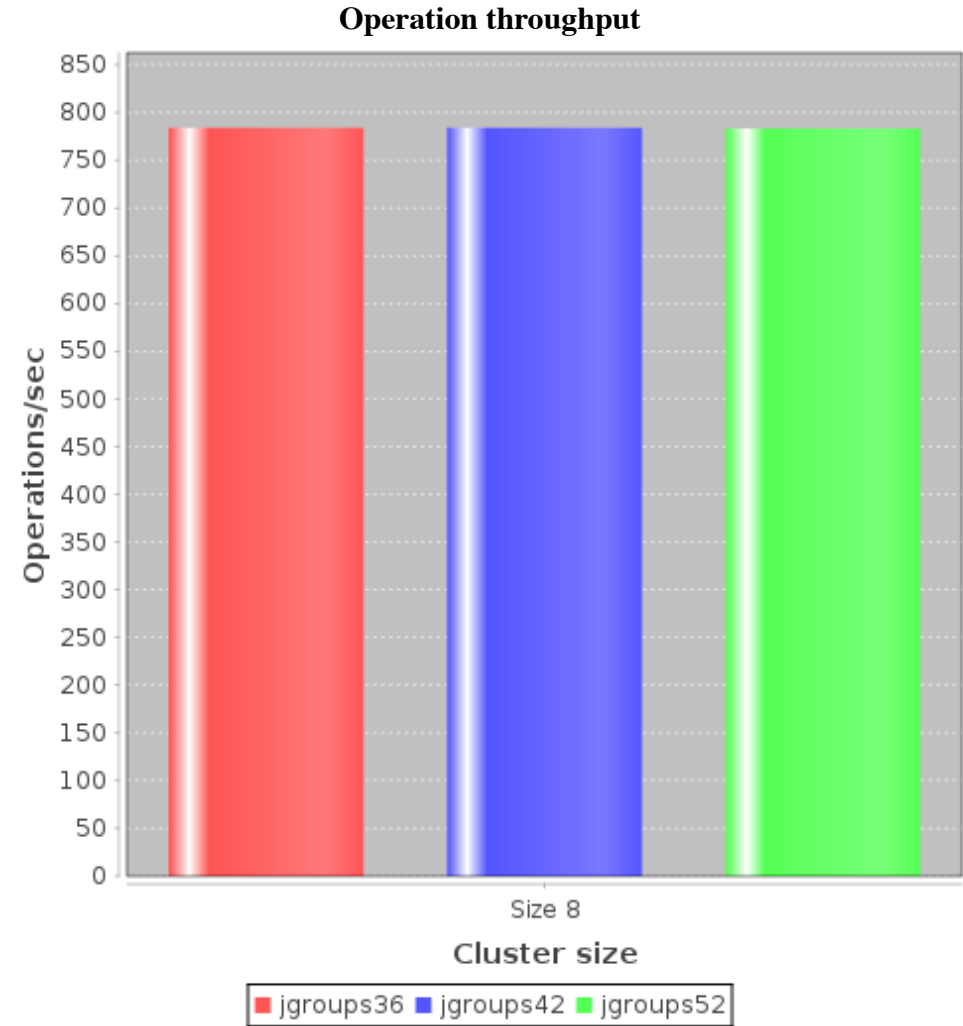

Test writes10

Operation: BasicOperations.Put

Response time over time

Requests progression

Operation throughput over time

Configuration writes10				requests	errors	latency mean	latency std.dev	latency max	RTM at 50 %	RTM at 90 %	RTM at 95 %	RTM at 99 %	RTM at 99.9 %	RTM at 99.99 %	histograms
▼	jgroups36	Cluster[default=8]	Iteration 0	188,362	0	1.72 ms	500.36 us	29.23 ms	1.89 ms	2.13 ms	2.2 ms	2.92 ms	3.41 ms	8.59 ms	histogram percentiles
▼	jgroups42	Cluster[default=8]	Iteration 0	188,413	0	1.68 ms	564.31 us	40.89 ms	1.84 ms	2.1 ms	2.15 ms	2.31 ms	3.36 ms	20.84 ms	histogram percentiles
▼	jgroups52	Cluster[default=8]	Iteration 0	188,210	0	1.79 ms	576.77 us	32.37 ms	1.96 ms	2.21 ms	2.29 ms	3.05 ms	3.88 ms	14.75 ms	histogram percentiles