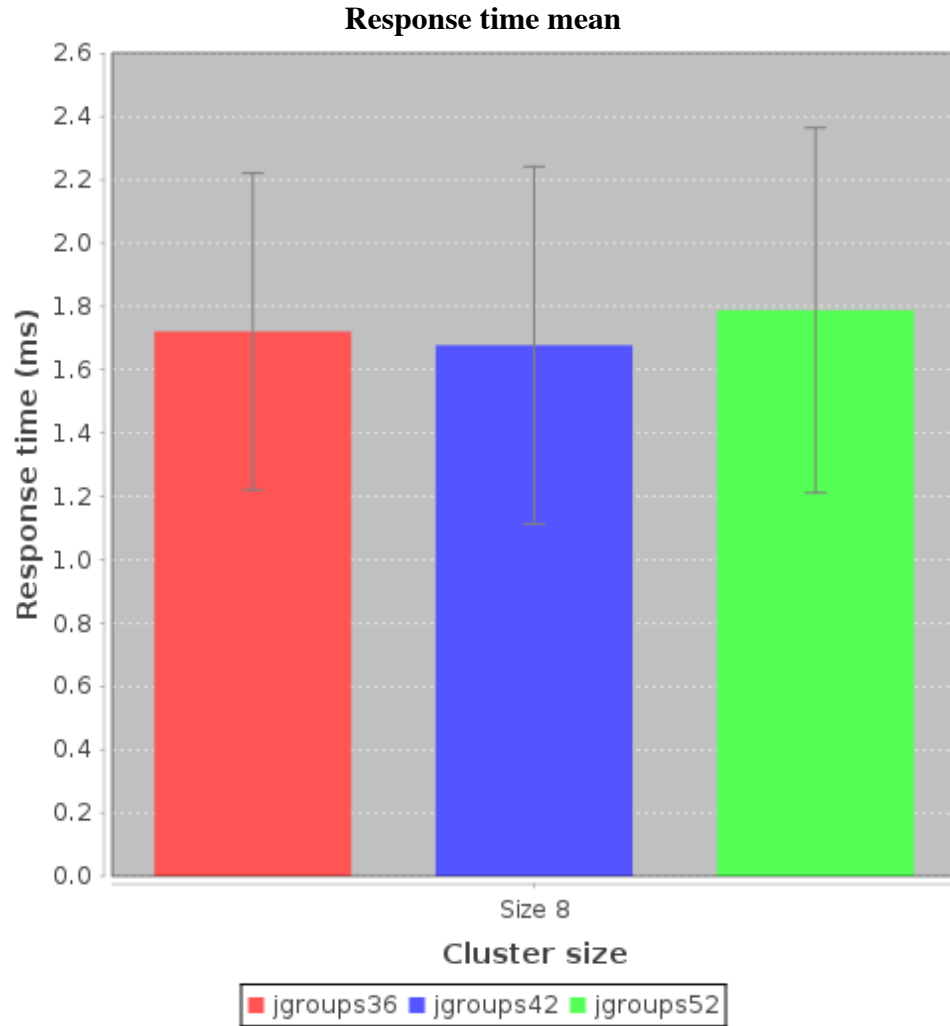

Test writes10

Operation: BasicOperations.Put

Response time over time

Requests progression

Operation throughput over time

Configuration writes10				requests	errors	latency mean	latency std.dev	latency max	RTM at 50 %	RTM at 90 %	RTM at 95 %	RTM at 99 %	RTM at 99.9 %	RTM at 99.99 %	histograms
▼	jgroups36	Cluster[default=8]	Iteration 0	188,362	0	1.72 ms	500.36 us	29.23 ms	1.89 ms	2.13 ms	2.2 ms	2.92 ms	3.41 ms	8.59 ms	histogram percentiles
▼	jgroups42	Cluster[default=8]	Iteration 0	188,413	0	1.68 ms	564.31 us	40.89 ms	1.84 ms	2.1 ms	2.15 ms	2.31 ms	3.36 ms	20.84 ms	histogram percentiles
▼	jgroups52	Cluster[default=8]	Iteration 0	188,210	0	1.79 ms	576.77 us	32.37 ms	1.96 ms	2.21 ms	2.29 ms	3.05 ms	3.88 ms	14.75 ms	histogram percentiles