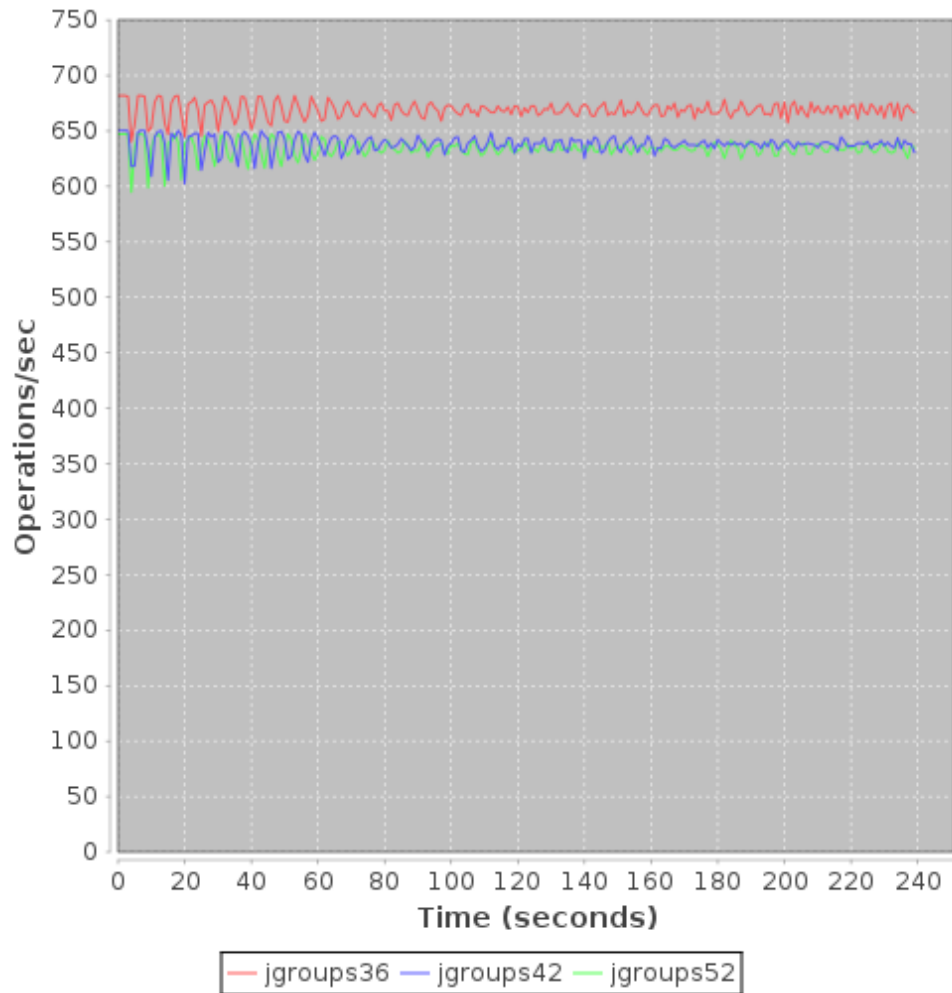

Test writes10

Operation: BasicOperations.Put

Response time over time

Requests progression

Operation throughput over time

Configuration writes10				requests	errors	latency mean	latency std.dev	latency max	RTM at 50 %	RTM at 90 %	RTM at 95 %	RTM at 99 %	RTM at 99.9 %	RTM at 99.99 %	histograms
▼	jgroups36	Cluster[default=8]	Iteration 0	188,362	0	1.72 ms	500.36 us	29.23 ms	1.89 ms	2.13 ms	2.2 ms	2.92 ms	3.41 ms	8.59 ms	histogram percentiles
▼	jgroups42	Cluster[default=8]	Iteration 0	188,413	0	1.68 ms	564.31 us	40.89 ms	1.84 ms	2.1 ms	2.15 ms	2.31 ms	3.36 ms	20.84 ms	histogram percentiles
▼	jgroups52	Cluster[default=8]	Iteration 0	188,210	0	1.79 ms	576.77 us	32.37 ms	1.96 ms	2.21 ms	2.29 ms	3.05 ms	3.88 ms	14.75 ms	histogram percentiles