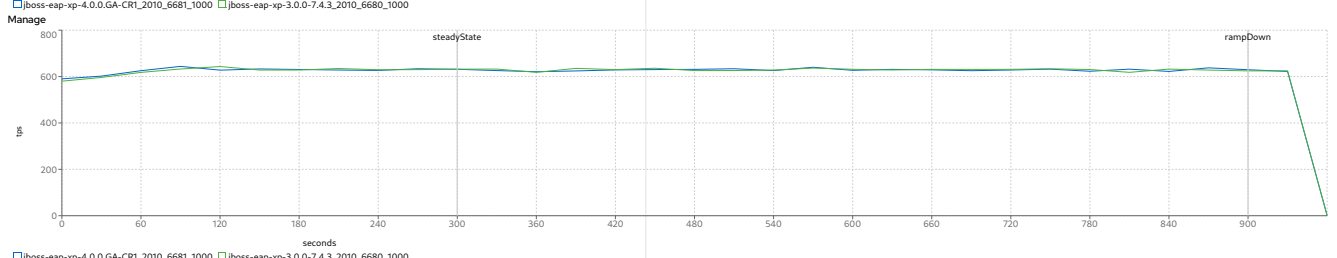

cycle times

	Purchase				Manage				Browse			
	target	avg	min	max	target	avg	min	max	target	avg	min	max
jboss-eap-xp-4.0.0.GA-CR1_2010_6681_1000	9.779	9.779	0.007	50.012	9.774	9.774	0.007	50.011	9.772	9.771	0.01	50.101
jboss-eap-xp-3.0.0-7.4.3_2010_6680_1000	9.777	9.776	0.003	50.075	9.767	9.766	0.007	50.005	9.777	9.776	0.008	50.022

MfgDriver Response Times Distribution

CreateVehicleEJB

CreateVehicleWS

MfgDriver Throughput

CreateVehicleEJB

CreateVehicleWS

DealerDriver Response Times (seconds)

Purchase

Manage

Browse

DealerDriver Response Times Distribution

setting	6681	6680
scale	1000	1000
rampUp	600	600
steadyState	300	300
rampDown	60	60
max heap	13g	13g
large pages	x	x
jfr	x	x