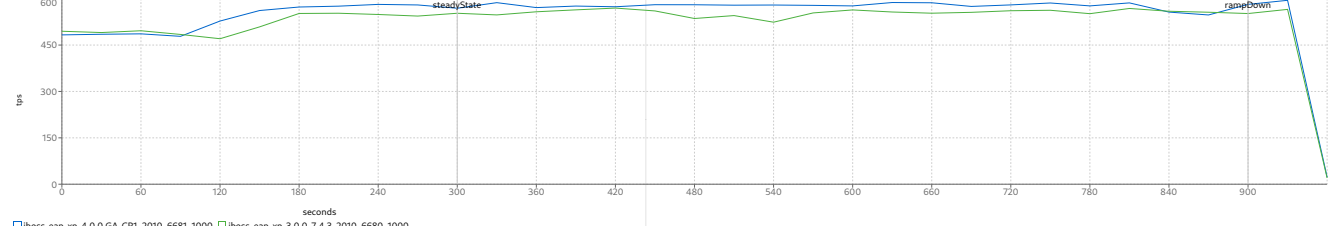

cycle times

	Purchase				Manage				Browse			
	target	avg	min	max	target	avg	min	max	target	avg	min	max
jboss-eap-xp-4.0.0.GA-CR1_2010_6681_1000	9.779	9.779	0.007	50.012	9.774	9.774	0.007	50.011	9.772	9.771	0.01	50.101
jboss-eap-xp-3.0.0-7.4.3_2010_6680_1000	9.777	9.776	0.003	50.075	9.767	9.766	0.007	50.005	9.777	9.776	0.008	50.022

MfgDriver Response Times Distribution

CreateVehicleEJB

CreateVehicleWS

MfgDriver Throughput

CreateVehicleEJB

CreateVehicleWS

DealerDriver Response Times (seconds)

Purchase

Manage

Browse

DealerDriver Response Times Distribution

setting	6681	6680
scale	1000	1000
rampUp	600	600
steadyState	300	300
rampDown	60	60
max heap	13g	13g
large pages	x	x
jfr	x	x