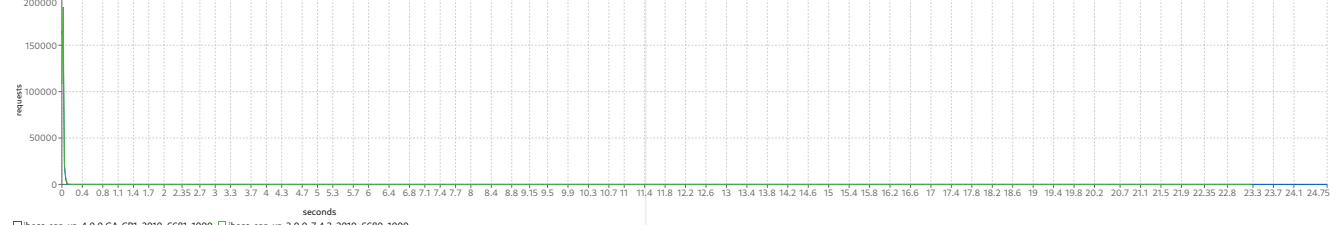

MfgDriver Response Times Distribution

CreateVehicleEJB