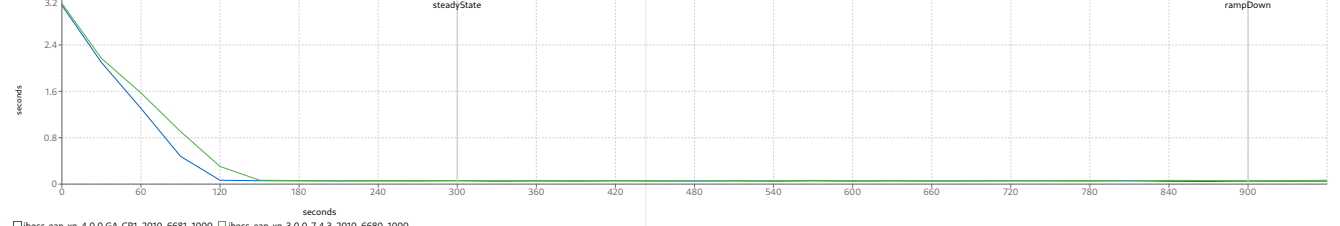

cycle times

	Purchase				Manage				Browse			
	target	avg	min	max	target	avg	min	max	target	avg	min	max
jboss-eap-xp-4.0.0.GA-CR1_2010_6681_1000	9.779	9.779	0.007	50.012	9.774	9.774	0.007	50.011	9.772	9.771	0.01	50.101
jboss-eap-xp-3.0.0-7.4.3_2010_6680_1000	9.777	9.776	0.003	50.075	9.767	9.766	0.007	50.005	9.777	9.776	0.008	50.022

MfgDriver Response Times Distribution

CreateVehicleEJB

CreateVehicleWS

MfgDriver Throughput

CreateVehicleEJB

CreateVehicleWS

DealerDriver Response Times (seconds)

Purchase

Manage

Browse

DealerDriver Response Times Distribution

setting	6681	6680
scale	1000	1000
rampUp	600	600
steadyState	300	300
rampDown	60	60
max heap	13g	13g
large pages	x	x
jfr	x	x