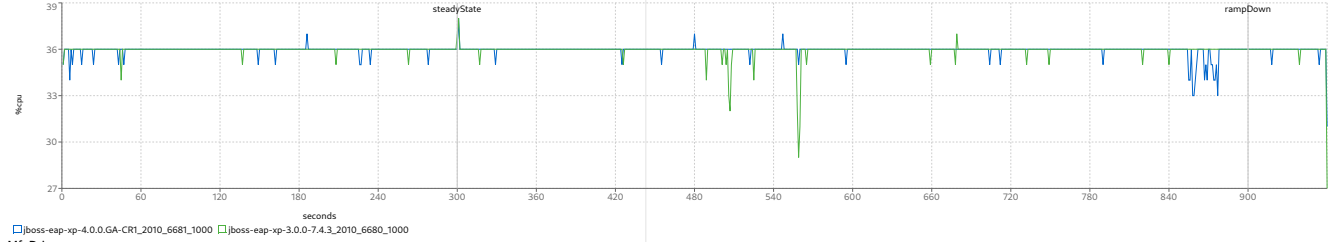

server cpu

MfgDriver

runid	passed	Mfg EJOPS	Work Orders
jboss-eap-xp-4.0.0.GA-CR1_2010_6681_1000	false	1148.372	689023
jboss-eap-xp-3.0.0-7.4.3_2010_6680_1000	false	1103.167	661900

mix

	CreateVehicleEJB			CreateVehicleWS		
	success	failure	passed	success	failure	passed
jboss-eap-xp-4.0.0.GA-CR1_2010_6681_1000	345464	31	true	343559	23	true
jboss-eap-xp-3.0.0-7.4.3_2010_6680_1000	332436 -3.844%	30	true	329464 -4.899%	38	true

response times

	CreateVehicleEJB					CreateVehicleWS				
	sd	avg	p90th	p99th	max	sd	avg	p90th	p99th	max
jboss-eap-xp-4.0.0.GA-CR1_2010_6681_1000	0.013	0.029	0.05	0.1	0.206	1.774	5.566	6.2	11.25	28.525
jboss-eap-xp-3.0.0-7.4.3_2010_6680_1000	0.015 14.286%	0.033 12.933%	0.05 0.000%	0.1 0.000%	0.197 -4.667%	1.608 -9.877%	6.341 11.434%	6.875 10.255%	14.25 23.529%	23.274 -20.275%

cycle times

	CreateVehicleEJB				CreateVehicleWS			
	target	avg	min	max	target	avg	min	max
jboss-eap-xp-4.0.0.GA-CR1_2010_6681_1000	4.913	5.013	0.049	25.039	4.936	7.914	1.081	29.524
jboss-eap-xp-3.0.0-7.4.3_2010_6680_1000	4.937	5.036	0.24	25.045	4.939	8.409	1.082	25.032

Manage

Browse

DealerDriver Response Times Distribution

setting	6681	6680
scale	1000	1000
rampUp	600	600
steadyState	300	300
rampDown	60	60
max heap	13g	13g
large pages	x	x
jfr	x	x