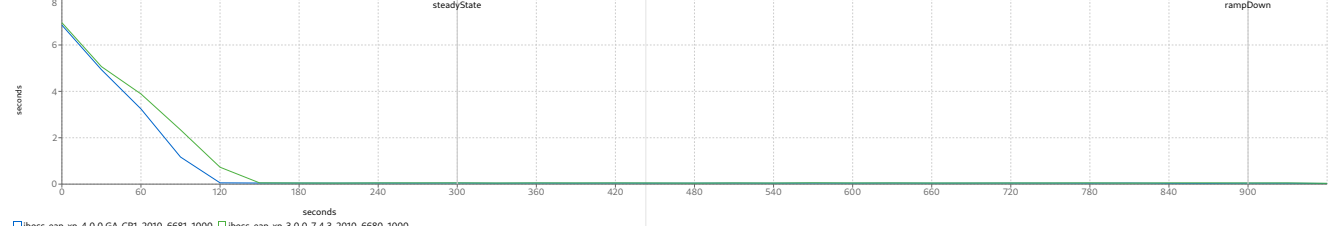

cycle times

	Purchase				Manage				Browse			
	target	avg	min	max	target	avg	min	max	target	avg	min	max
jboss-eap-xp-4.0.0.GA-CR1_2010_6681_1000	9.779	9.779	0.007	50.012	9.774	9.774	0.007	50.011	9.772	9.771	0.01	50.101
jboss-eap-xp-3.0.0-7.4.3_2010_6680_1000	9.777	9.776	0.003	50.075	9.767	9.766	0.007	50.005	9.777	9.776	0.008	50.022

MfgDriver Response Times Distribution

CreateVehicleEJB

CreateVehicleWS

MfgDriver Throughput

CreateVehicleEJB

CreateVehicleWS

DealerDriver Response Times (seconds)

Purchase

Manage

Browse

DealerDriver Response Times Distribution

setting	6681	6680
scale	1000	1000
rampUp	600	600
steadyState	300	300
rampDown	60	60
max heap	13g	13g
large pages	x	x
jfr	x	x