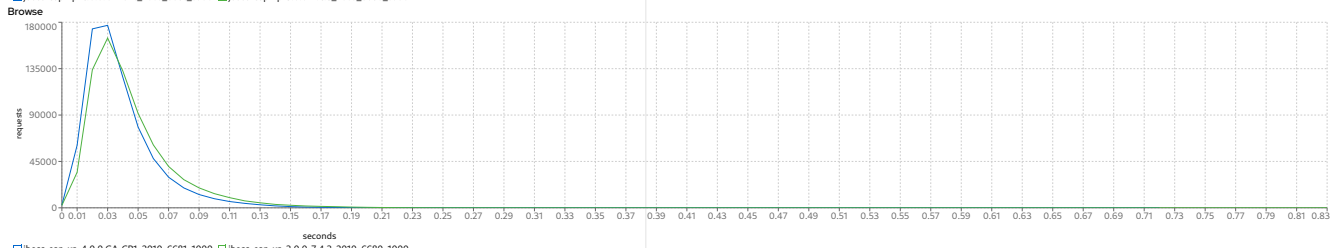

cycle times

	Purchase				Manage				Browse			
	target	avg	min	max	target	avg	min	max	target	avg	min	max
jboss-eap-xp-4.0.0.GA-CR1_2010_6681_1000	9.779	9.779	0.007	50.012	9.774	9.774	0.007	50.011	9.772	9.771	0.01	50.101
jboss-eap-xp-3.0.0-7.4.3_2010_6680_1000	9.777	9.776	0.003	50.075	9.767	9.766	0.007	50.005	9.777	9.776	0.008	50.022

MfgDriver Response Times Distribution

CreateVehicleEJB

CreateVehicleWS

MfgDriver Throughput

CreateVehicleEJB

CreateVehicleWS

DealerDriver Response Times (seconds)

Purchase

Manage

Browse

DealerDriver Response Times Distribution

setting	6681	6680
scale	1000	1000
rampUp	600	600
steadyState	300	300
rampDown	60	60
max heap	13g	13g
large pages	x	x
jfr	x	x