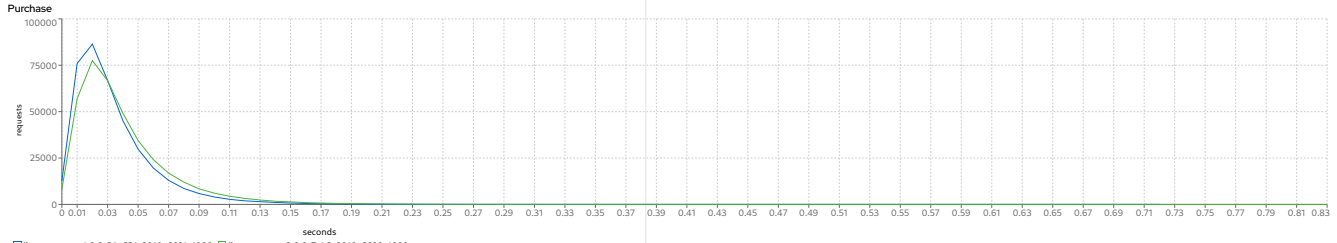

cycle times

	Purchase				Manage				Browse			
	target	avg	min	max	target	avg	min	max	target	avg	min	max
jboss-eap-xp-4.0.0.GA-CR1_2010_6681_1000	9.779	9.779	0.007	50.012	9.774	9.774	0.007	50.011	9.772	9.771	0.01	50.101
jboss-eap-xp-3.0.0-7.4.3_2010_6680_1000	9.777	9.776	0.003	50.075	9.767	9.766	0.007	50.005	9.777	9.776	0.008	50.022

MfgDriver Response Times Distribution

CreateVehicleEJB

CreateVehicleWS

MfgDriver Throughput

CreateVehicleEJB

CreateVehicleWS

DealerDriver Response Times (seconds)

Purchase

Manage

Browse

DealerDriver Response Times Distribution

setting	6681	6680
scale	1000	1000
rampUp	600	600
steadyState	300	300
rampDown	60	60
max heap	13g	13g
large pages	x	x
jfr	x	x