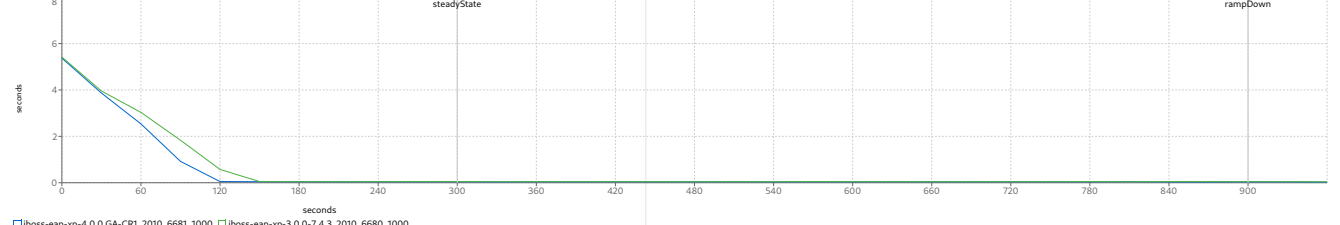

cycle times

	Purchase				Manage				Browse			
	target	avg	min	max	target	avg	min	max	target	avg	min	max
jboss-eap-xp-4.0.0.GA-CR1_2010_6681_1000	9.779	9.779	0.007	50.012	9.774	9.774	0.007	50.011	9.772	9.771	0.01	50.101
jboss-eap-xp-3.0.0-7.4.3_2010_6680_1000	9.777	9.776	0.003	50.075	9.767	9.766	0.007	50.005	9.777	9.776	0.008	50.022

MfgDriver Response Times Distribution

CreateVehicleEJB

CreateVehicleWS

MfgDriver Throughput

CreateVehicleEJB

CreateVehicleWS

DealerDriver Response Times (seconds)

Purchase

Manage

Browse

DealerDriver Response Times Distribution

setting	6681	6680
scale	1000	1000
rampUp	600	600
steadyState	300	300
rampDown	60	60
max heap	13g	13g
large pages	x	x
jfr	x	x