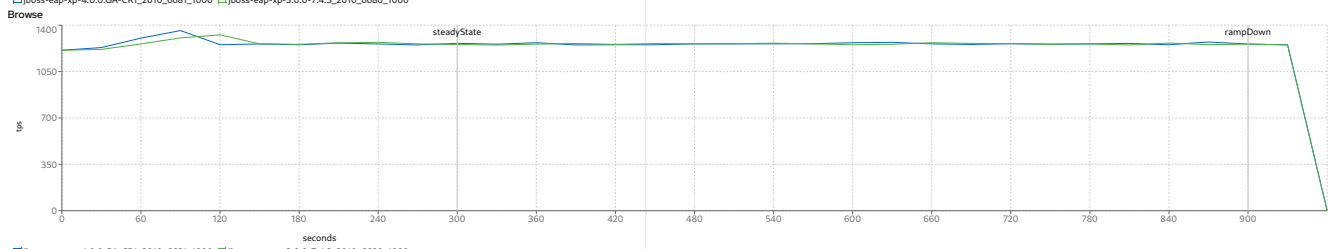

cycle times

	Purchase				Manage				Browse			
	target	avg	min	max	target	avg	min	max	target	avg	min	max
jboss-eap-xp-4.0.0.GA-CR1_2010_6681_1000	9.779	9.779	0.007	50.012	9.774	9.774	0.007	50.011	9.772	9.771	0.01	50.101
jboss-eap-xp-3.0.0-7.4.3_2010_6680_1000	9.777	9.776	0.003	50.075	9.767	9.766	0.007	50.005	9.777	9.776	0.008	50.022

MfgDriver Response Times Distribution

CreateVehicleEJB

CreateVehicleWS

MfgDriver Throughput

CreateVehicleEJB

CreateVehicleWS

DealerDriver Response Times (seconds)

Purchase

Manage

Browse

DealerDriver Response Times Distribution

setting	6681	6680
scale	1000	1000
rampUp	600	600
steadyState	300	300
rampDown	60	60
max heap	13g	13g
large pages	x	x
jfr	x	x