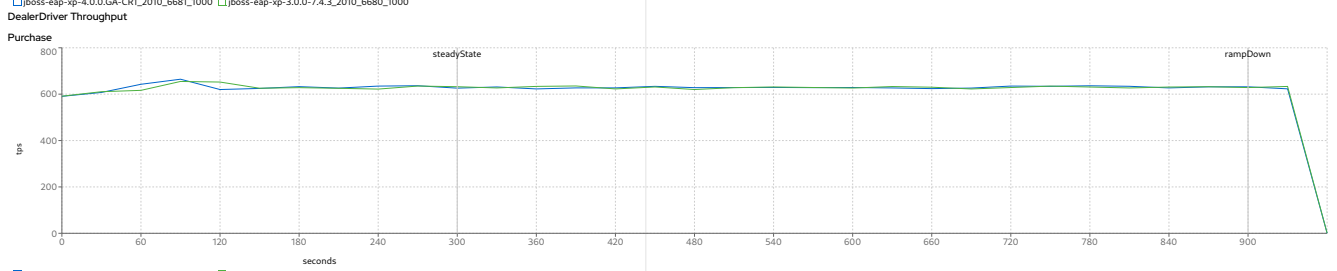

cycle times

	Purchase				Manage				Browse			
	target	avg	min	max	target	avg	min	max	target	avg	min	max
jboss-eap-xp-4.0.0.GA-CR1_2010_6681_1000	9.779	9.779	0.007	50.012	9.774	9.774	0.007	50.011	9.772	9.771	0.01	50.101
jboss-eap-xp-3.0.0-7.4.3_2010_6680_1000	9.777	9.776	0.003	50.075	9.767	9.766	0.007	50.005	9.777	9.776	0.008	50.022

MfgDriver Response Times Distribution

CreateVehicleEJB

CreateVehicleWS

MfgDriver Throughput

CreateVehicleEJB

CreateVehicleWS

DealerDriver Response Times (seconds)

Purchase

Manage

Browse

DealerDriver Response Times Distribution

setting	6681	6680
scale	1000	1000
rampUp	600	600
steadyState	300	300
rampDown	60	60
max heap	13g	13g
large pages	x	x
jfr	x	x