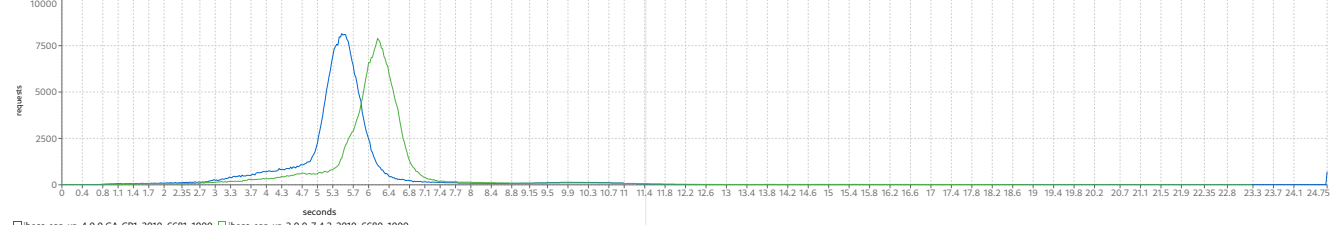

CreateVehicleWS