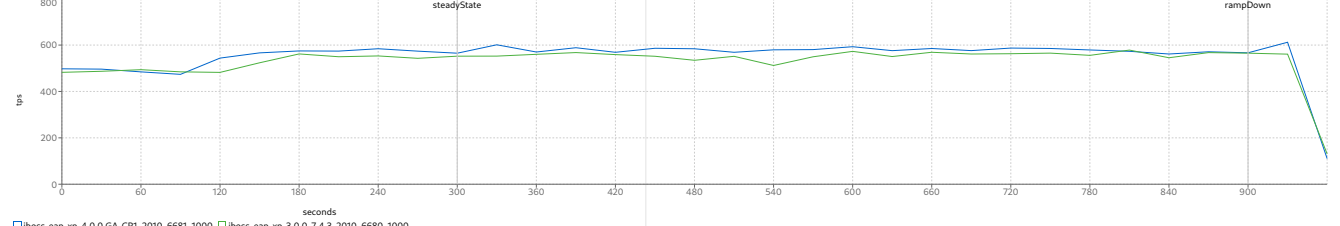

cycle times

	Purchase				Manage				Browse			
	target	avg	min	max	target	avg	min	max	target	avg	min	max
jboss-eap-xp-4.0.0.GA-CR1_2010_6681_1000	9.779	9.779	0.007	50.012	9.774	9.774	0.007	50.011	9.772	9.771	0.01	50.101
jboss-eap-xp-3.0.0-7.4.3_2010_6680_1000	9.777	9.776	0.003	50.075	9.767	9.766	0.007	50.005	9.777	9.776	0.008	50.022

MfgDriver Response Times Distribution

CreateVehicleEJB

CreateVehicleWS

MfgDriver Throughput

CreateVehicleEJB

CreateVehicleWS

DealerDriver Response Times (seconds)

Purchase

Manage

Browse

DealerDriver Response Times Distribution

setting	6681	6680
scale	1000	1000
rampUp	600	600
steadyState	300	300
rampDown	60	60
max heap	13g	13g
large pages	x	x
jfr	x	x