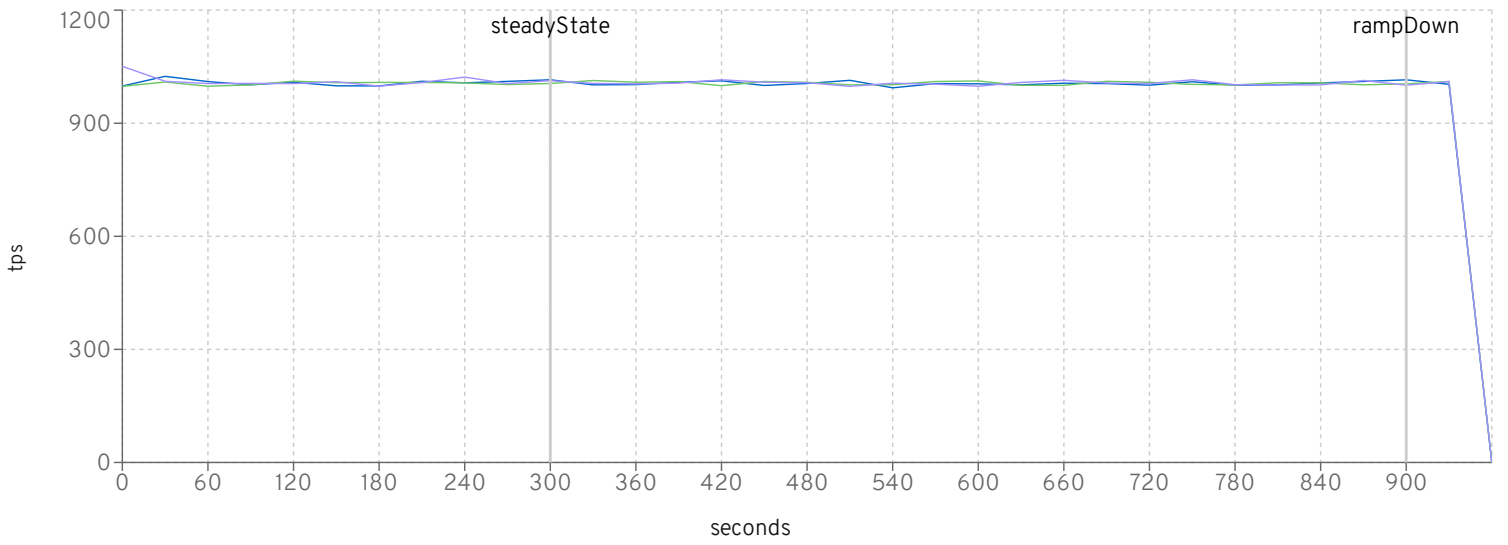

Browse

- jboss-eap-xp-2.0.0-7.3.7-CR1_2010_536_2000
- jboss-eap-xp-2.0.0-7.3.8-CR1_2010_534_2000
- jboss-eap-xp-3.0.0.GA-CR1_2010_533_2000

setting	536	534	533
scale	2000	2000	2000
rampUp	300	300	300
steadyState	600	600	600
rampDown	60	60	60
max heap	12g	12g	12g
large pages	✓	✓	✓
jfr	✗	✗	✗