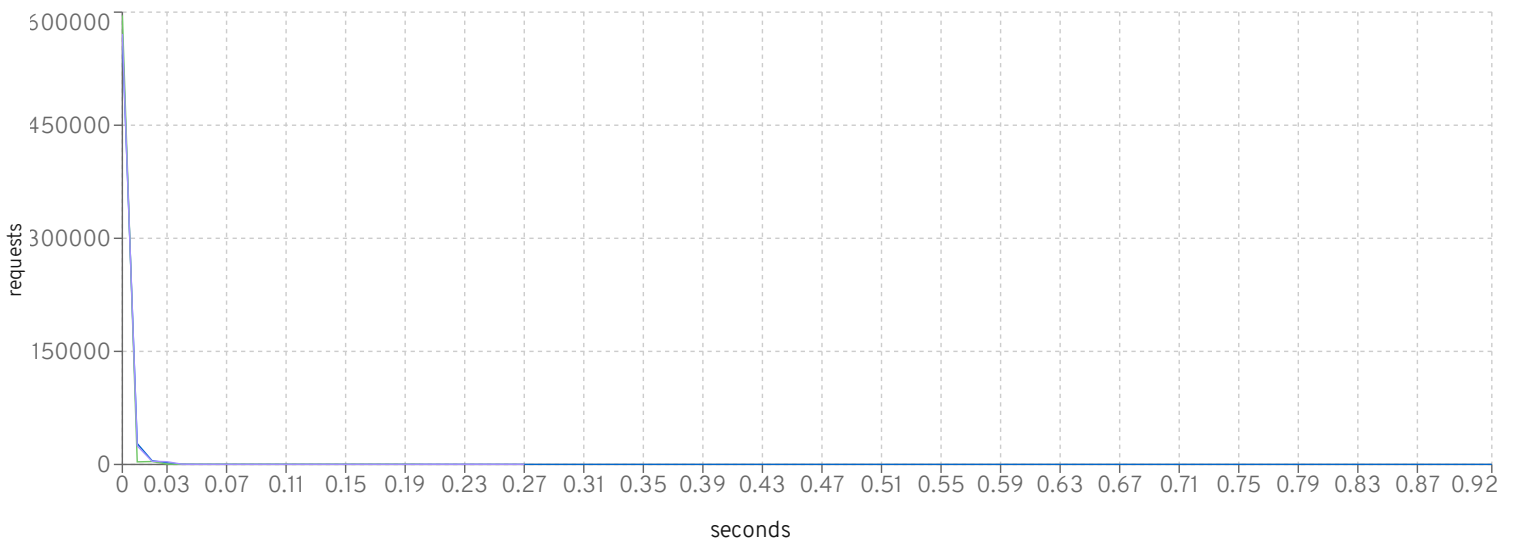

Browse

- jboss-eap-xp-2.0.0-7.3.7-CR1_2010_536_2000
- jboss-eap-xp-2.0.0-7.3.8-CR1_2010_534_2000
- jboss-eap-xp-3.0.0.GA-CR1_2010_533_2000

DealerDriver Response Times Distribution

Purchase

Manage

Browse

DealerDriver Throughput