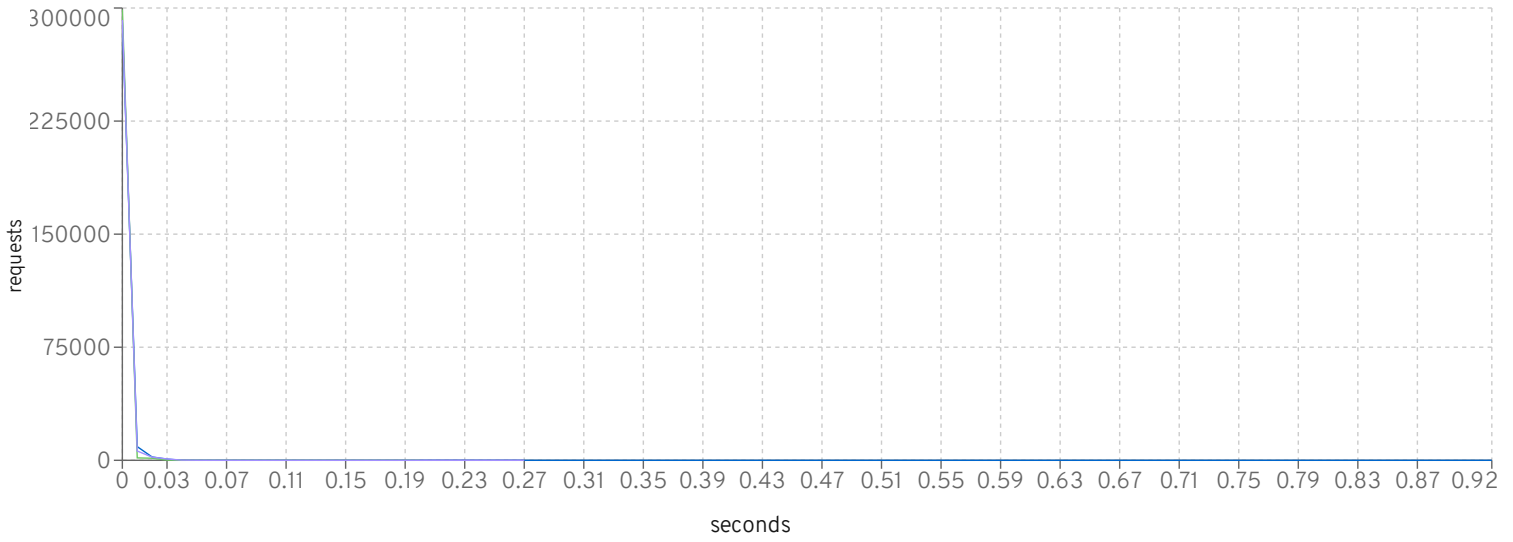

DealerDriver Response Times Distribution

Purchase