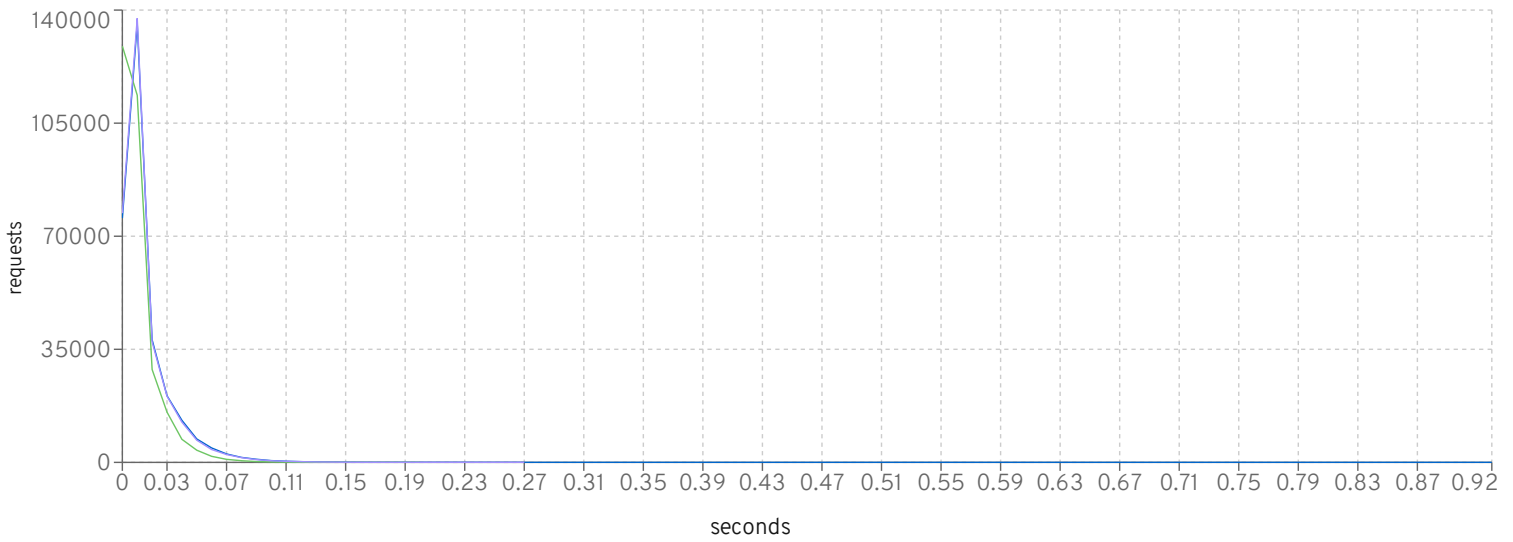

DealerDriver Response Times Distribution

Purchase

Manage

Browse