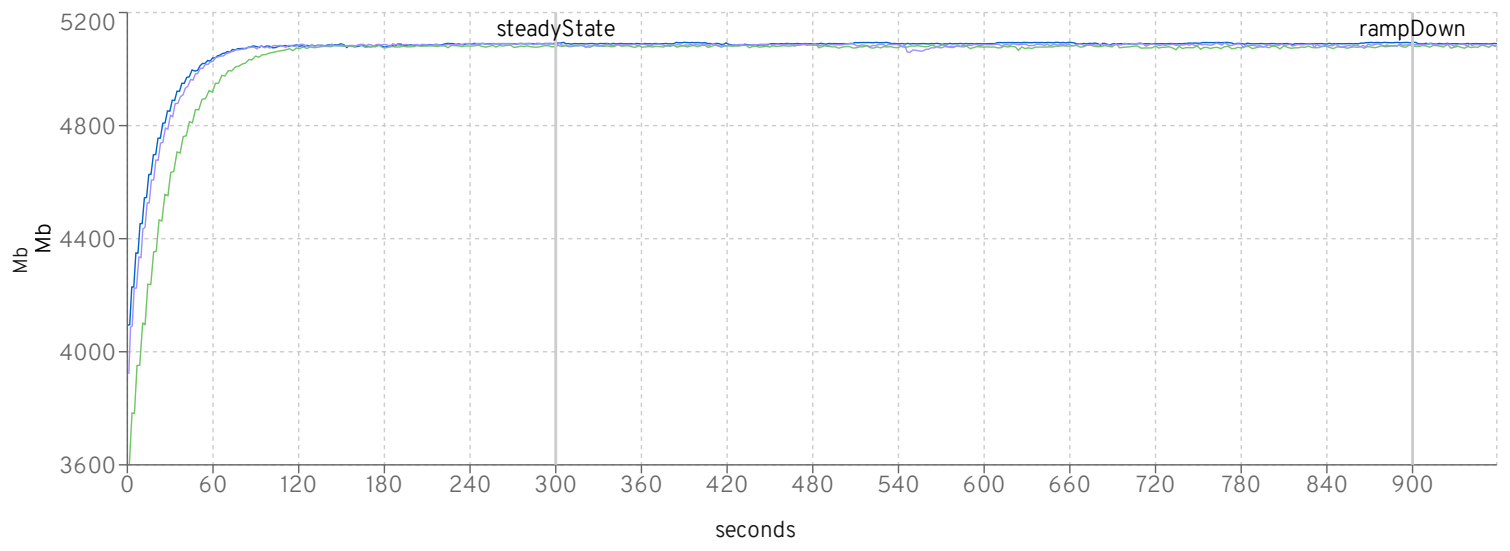

Heap freed in GC