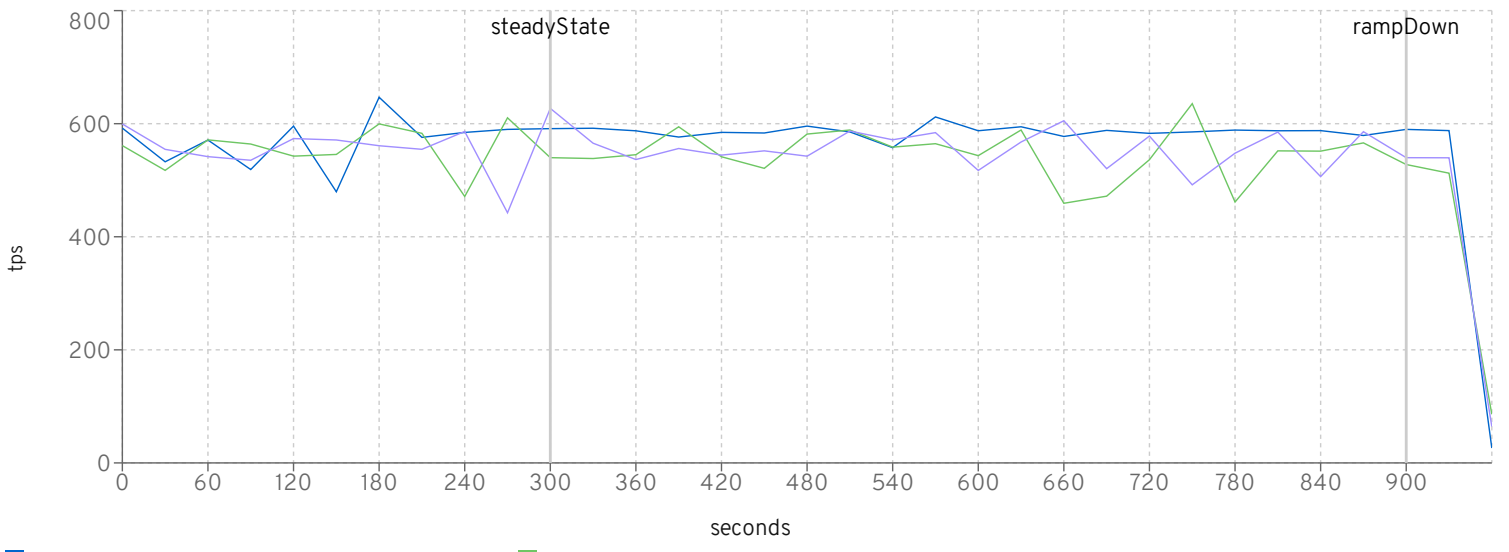

CreateVehicleWS

- jboss-eap-xp-2.0.0-7.3.7-CR1_2010_536_2000
- jboss-eap-xp-2.0.0-7.3.8-CR1_2010_534_2000
- jboss-eap-xp-3.0.0.GA-CR1_2010_533_2000