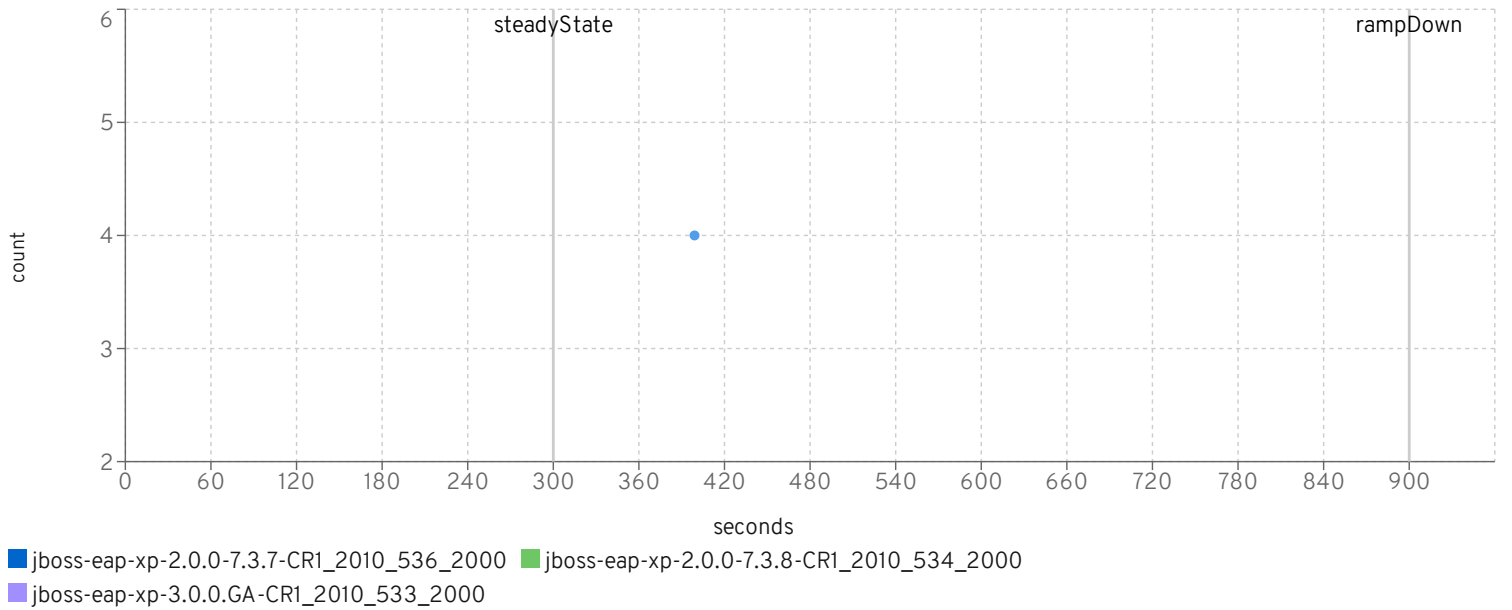

default queue