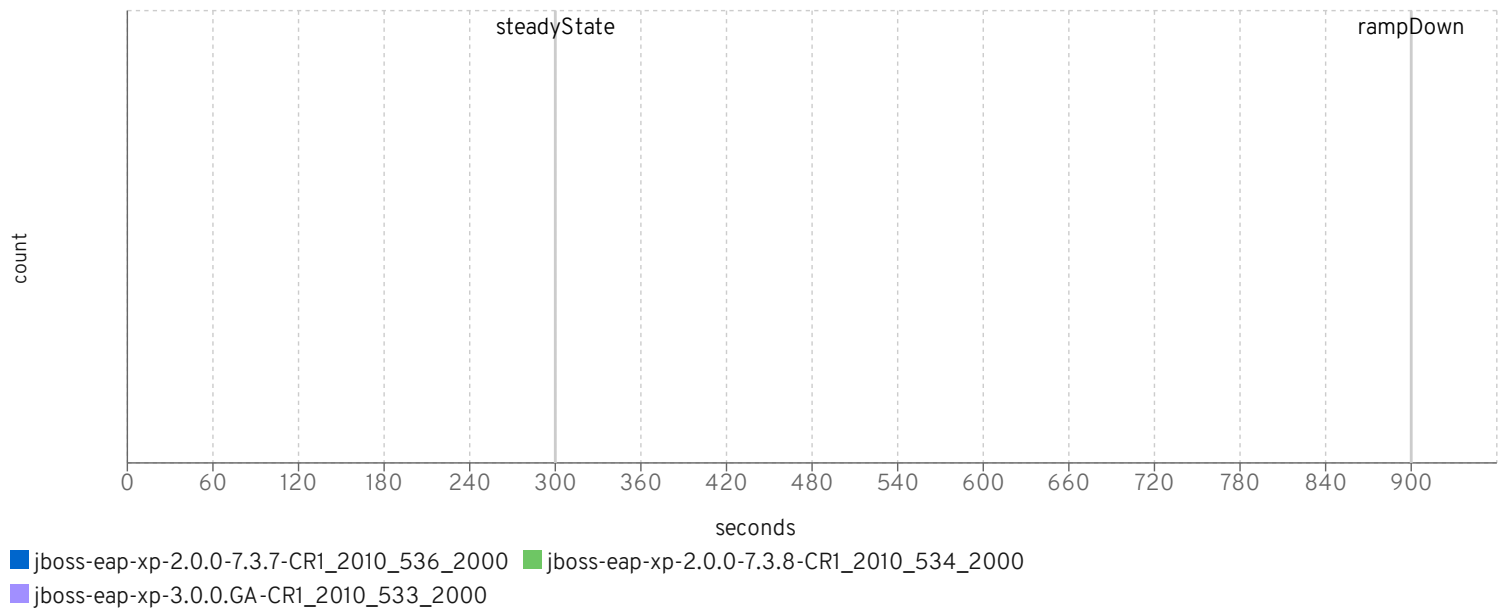

io workers

default threads

default queue

httpWorker threads

httpWorker queue

wsWorker threads

wsWorker queue

ejbWorker threads