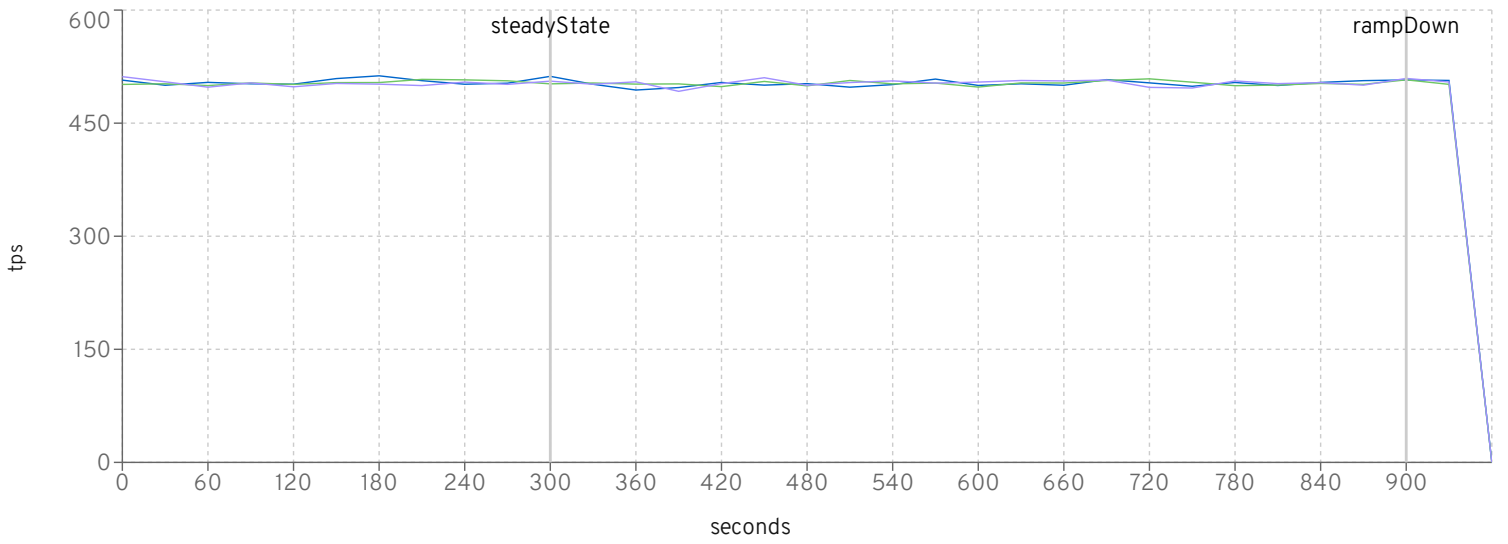

Manage

- jboss-eap-xp-2.0.0-7.3.7-CR1_2010_536_2000
- jboss-eap-xp-2.0.0-7.3.8-CR1_2010_534_2000
- jboss-eap-xp-3.0.0.GA-CR1_2010_533_2000