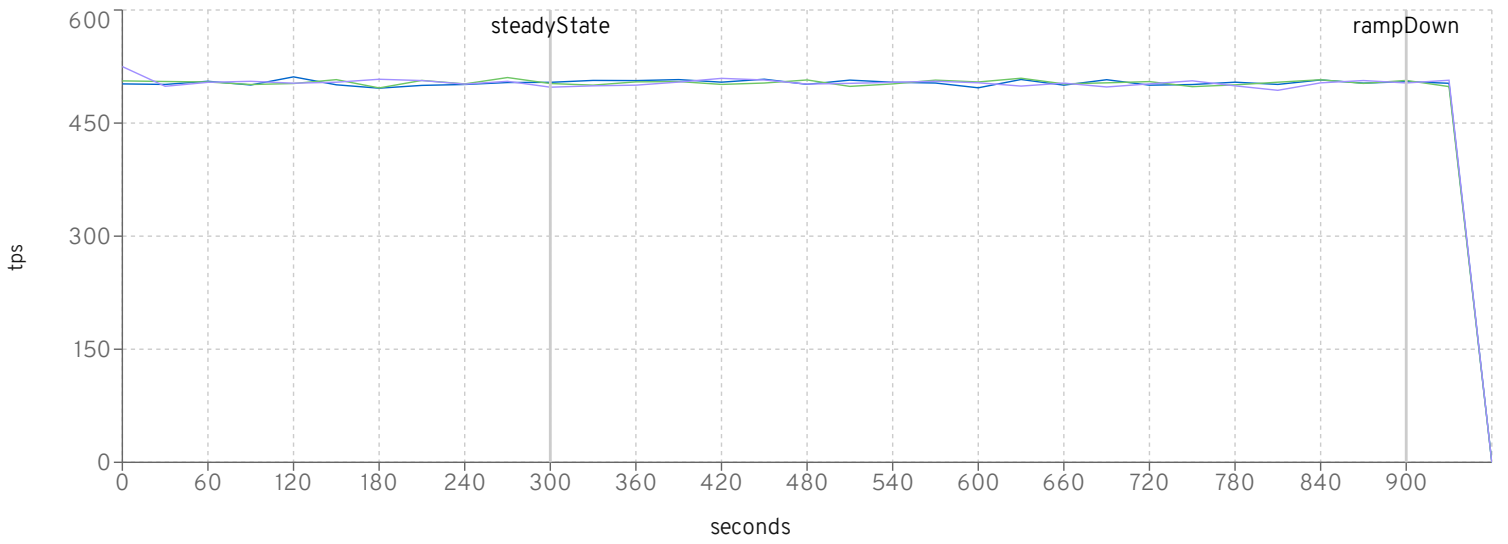

DealerDriver Throughput

Purchase

- jboss-eap-xp-2.0.0-7.3.7-CR1_2010_536_2000
- jboss-eap-xp-2.0.0-7.3.8-CR1_2010_534_2000
- jboss-eap-xp-3.0.0.GA-CR1_2010_533_2000