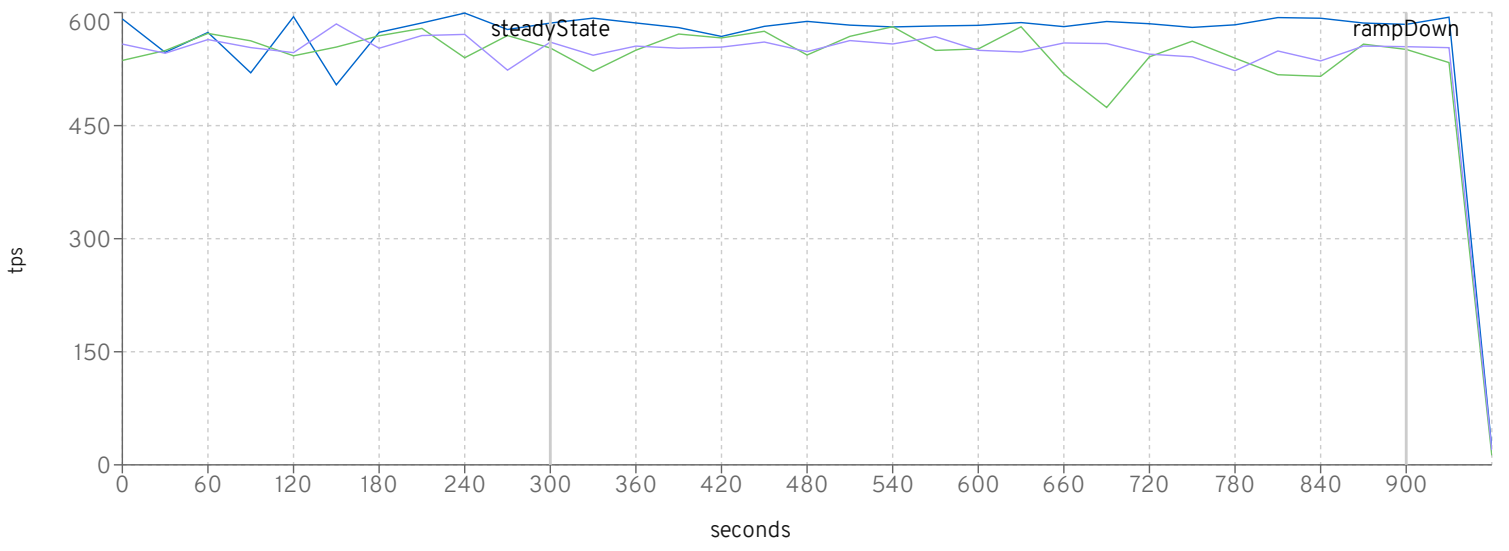

CreateVehicleEJB

- jboss-eap-xp-2.0.0-7.3.7-CR1_2010_536_2000
- jboss-eap-xp-2.0.0-7.3.8-CR1_2010_534_2000
- jboss-eap-xp-3.0.0.GA-CR1_2010_533_2000