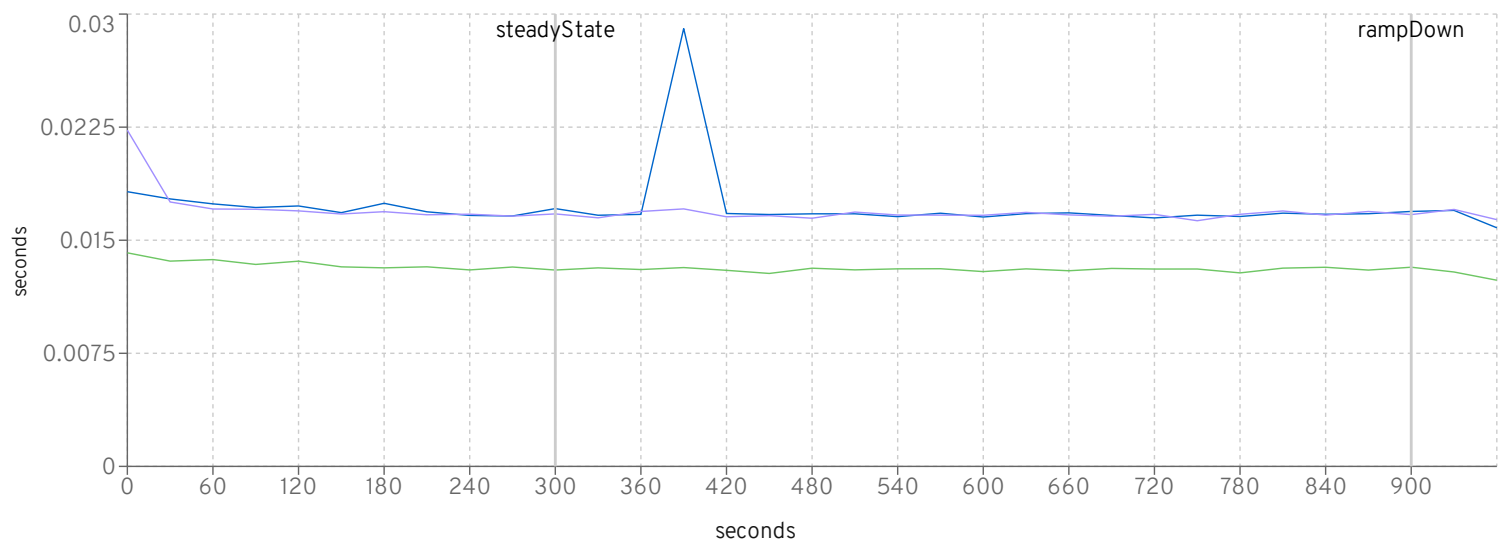

cycle times

	Purchase				Manage				Browse			
	target	avg	min	max	target	avg	min	max	target	avg	min	max
jboss-eap-xp-2.0.0-7.3.7-CR1_2010_536_2000	9.787	9.786	0.003	50.056	9.8	9.799	0.006	50	9.776	9.775	0.007	50
jboss-eap-xp-2.0.0-7.3.8-CR1_2010_534_2000	9.788	9.787	0.002	50.004	9.764	9.763	0.004	50.04	9.781	9.78	0.006	50.053
jboss-eap-xp-3.0.0.GA-CR1_2010_533_2000	9.776	9.775	0.003	50.01	9.786	9.785	0.006	50.02	9.785	9.784	0.007	50.014

gc

GC duration

Heap before GC

Heap after GC

Heap freed in GC

MfgDriver Response Times (seconds)

CreateVehicleEJB

CreateVehicleWS