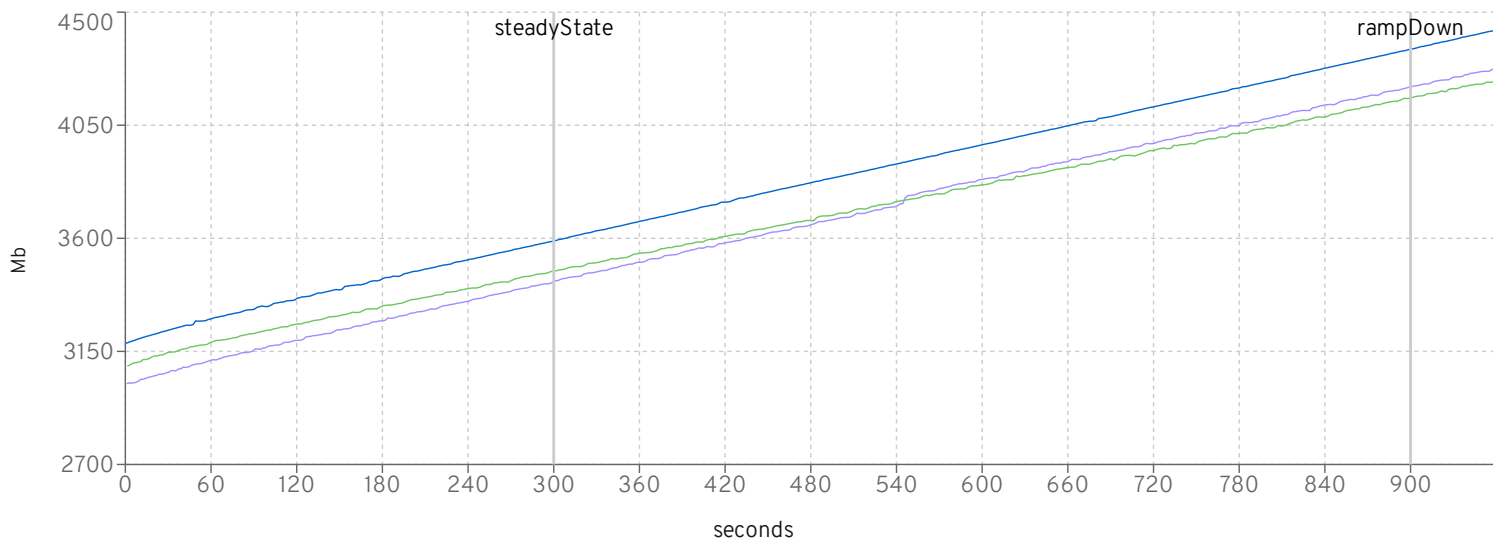

cycle times

	Purchase				Manage				Browse			
	target	avg	min	max	target	avg	min	max	target	avg	min	max
jboss-eap-xp-2.0.0-7.3.7-CR1_2010_536_2000	9.787	9.786	0.003	50.056	9.8	9.799	0.006	50	9.776	9.775	0.007	50
jboss-eap-xp-2.0.0-7.3.8-CR1_2010_534_2000	9.788	9.787	0.002	50.004	9.764	9.763	0.004	50.04	9.781	9.78	0.006	50.053
jboss-eap-xp-3.0.0.GA-CR1_2010_533_2000	9.776	9.775	0.003	50.01	9.786	9.785	0.006	50.02	9.785	9.784	0.007	50.014

gc

GC duration

Heap before GC

Heap after GC

Heap freed in GC

MfgDriver Response Times (seconds)

CreateVehicleEJB

CreateVehicleWS