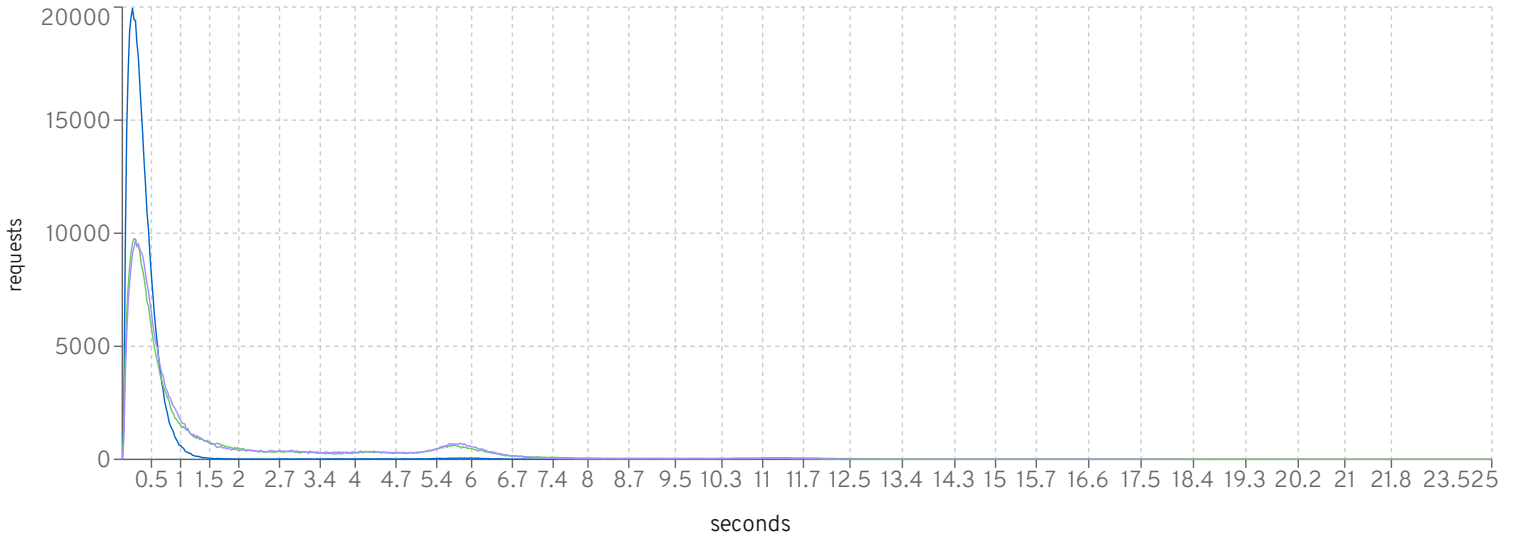

CreateVehicleWS

- jboss-eap-xp-2.0.0-7.3.7-CR1_2010_536_2000
- jboss-eap-xp-2.0.0-7.3.8-CR1_2010_534_2000
- jboss-eap-xp-3.0.0.GA-CR1_2010_533_2000

MfgDriver Throughput