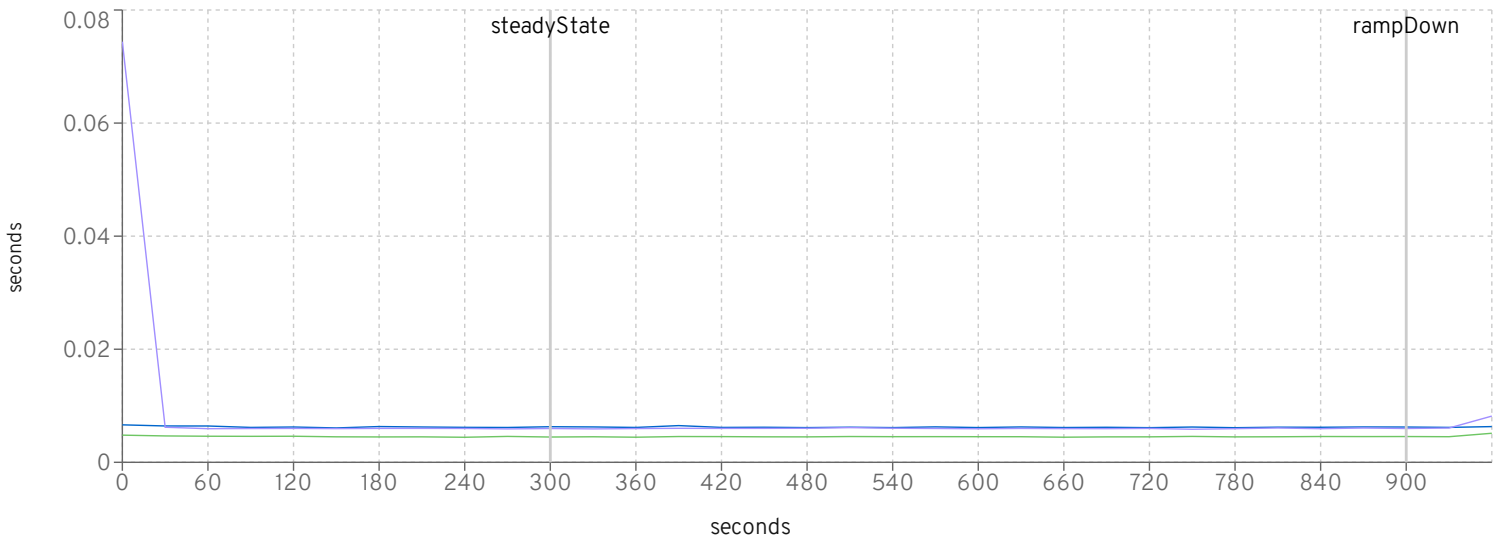

DealerDriver Response Times (seconds)

Purchase

- jboss-eap-xp-2.0.0-7.3.7-CR1_2010_536_2000
- jboss-eap-xp-2.0.0-7.3.8-CR1_2010_534_2000
- jboss-eap-xp-3.0.0.GA-CR1_2010_533_2000