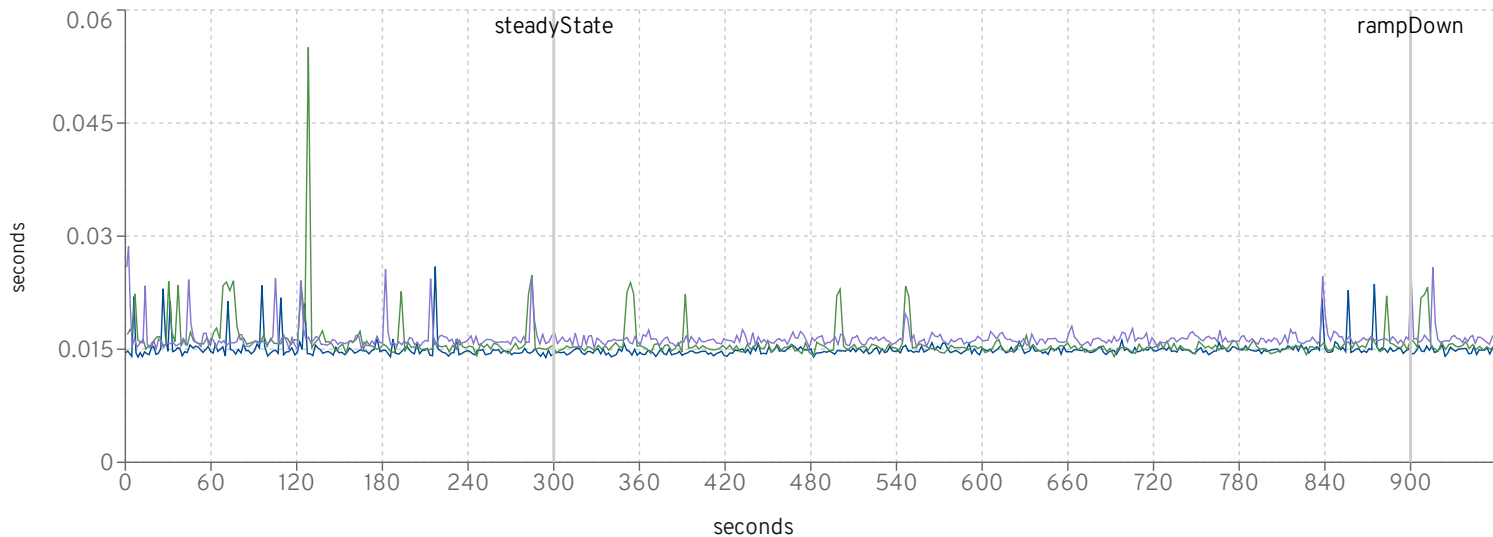

gc

GC duration