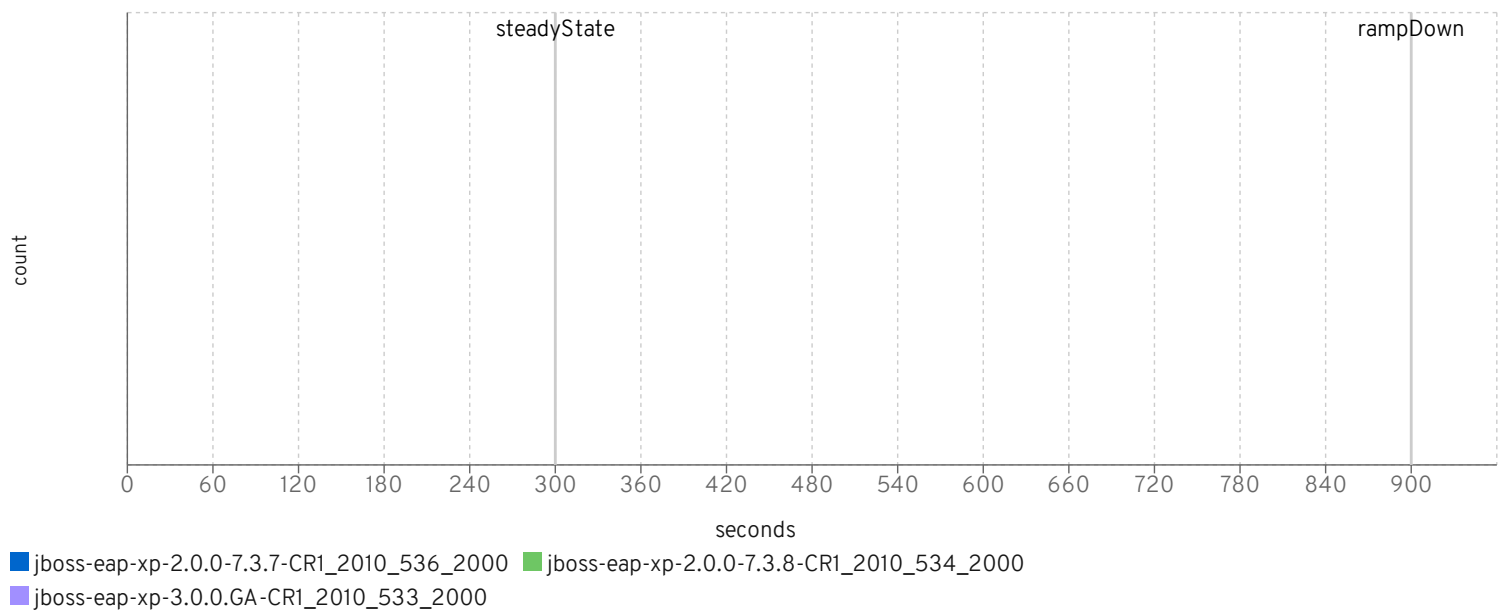

io workers

default threads

default queue

httpWorker threads

httpWorker queue

wsWorker threads

wsWorker queue

ejbWorker threads