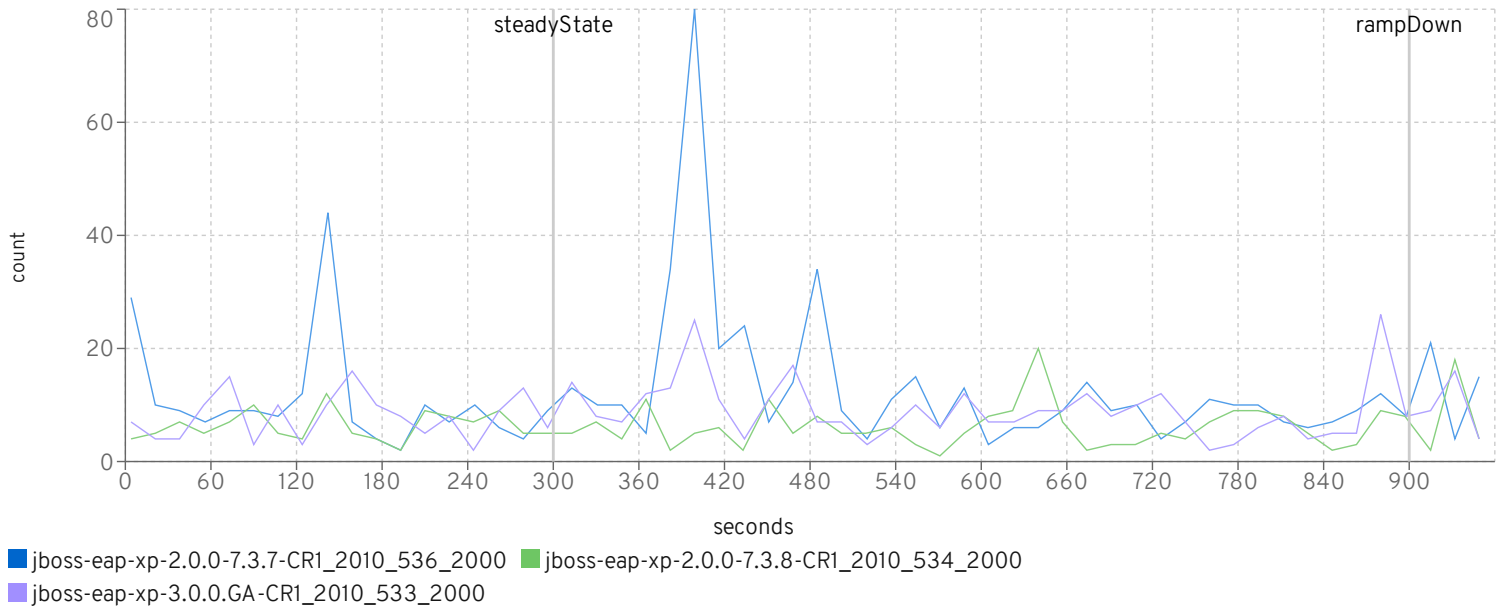

Browse

- jboss-eap-xp-2.0.0-7.3.7-CR1_2010_536_2000
- jboss-eap-xp-2.0.0-7.3.8-CR1_2010_534_2000
- jboss-eap-xp-3.0.0.GA-CR1_2010_533_2000

setting	536	534	533
scale	2000	2000	2000
rampUp	300	300	300
steadyState	600	600	600
rampDown	60	60	60
max heap	12g	12g	12g
large pages	✓	✓	✓
jfr	✗	✗	✗

io workers

default threads

default queue

httpWorker threads

httpWorker queue

wsWorker threads

wsWorker queue

ejbWorker threads