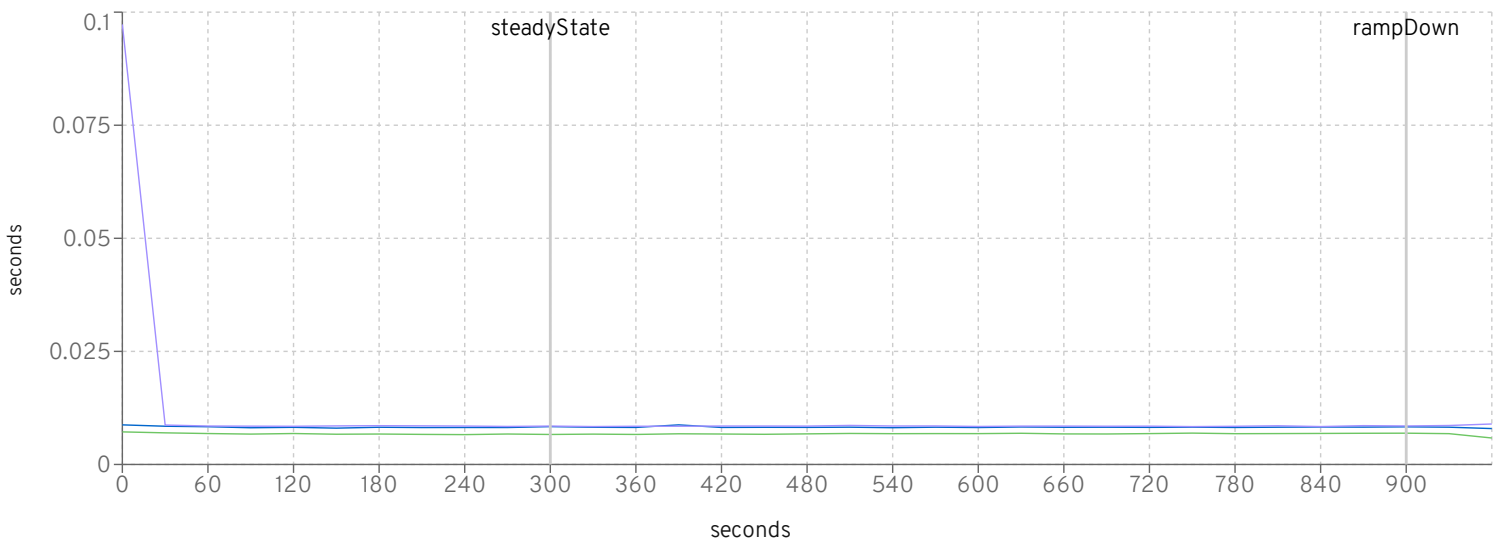

Browse

- jboss-eap-xp-2.0.0-7.3.7-CR1_2010_536_2000
- jboss-eap-xp-2.0.0-7.3.8-CR1_2010_534_2000
- jboss-eap-xp-3.0.0.GA-CR1_2010_533_2000