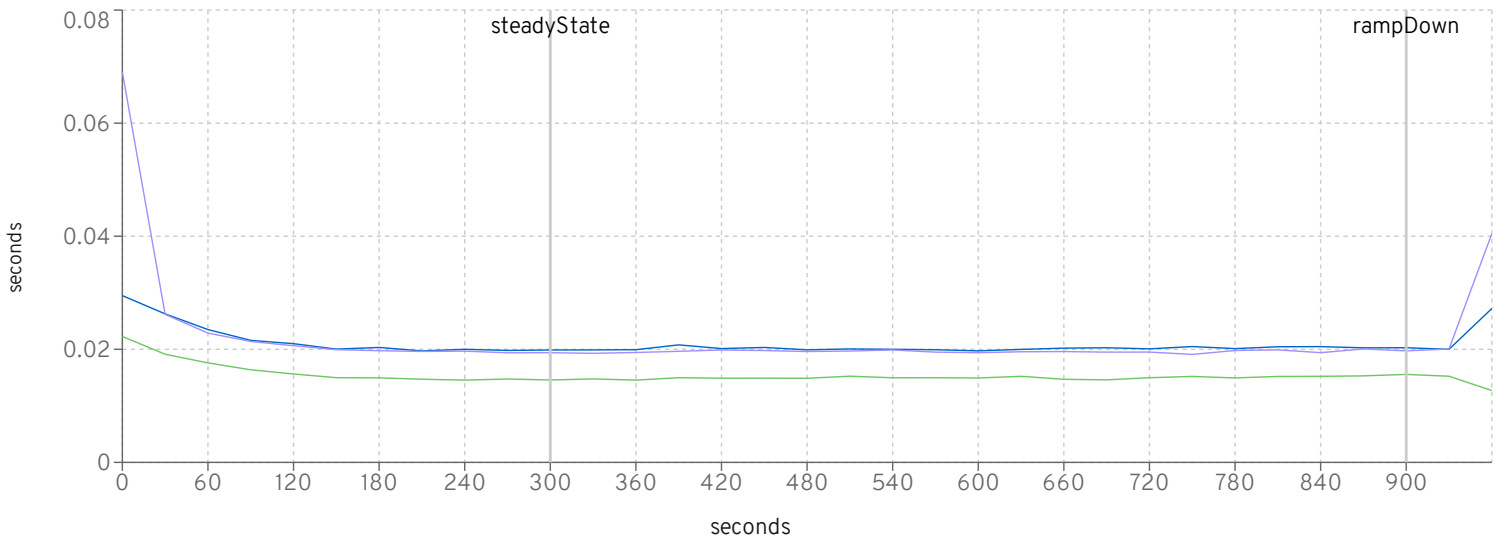

Manage

- jboss-eap-xp-2.0.0-7.3.7-CR1_2010_536_2000
- jboss-eap-xp-2.0.0-7.3.8-CR1_2010_534_2000
- jboss-eap-xp-3.0.0.GA-CR1_2010_533_2000