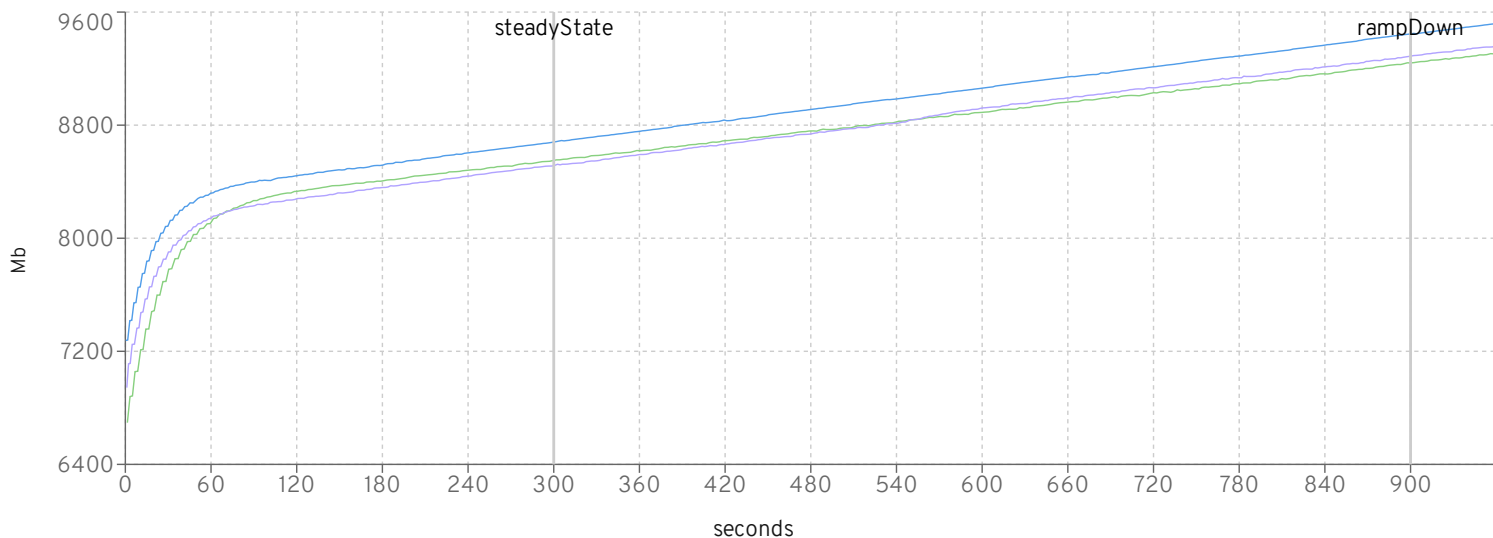

Heap before GC