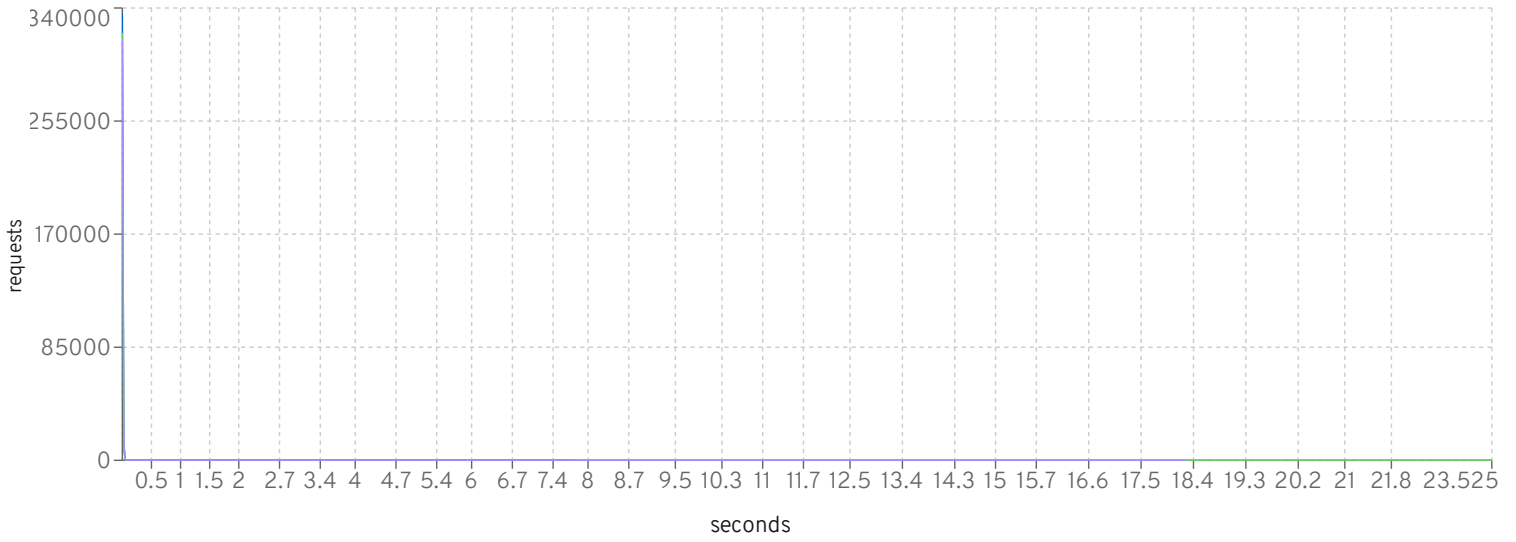

MfgDriver Response Times Distribution

CreateVehicleEJB

- jboss-eap-xp-2.0.0-7.3.7-CR1_2010_536_2000
- jboss-eap-xp-2.0.0-7.3.8-CR1_2010_534_2000
- jboss-eap-xp-3.0.0.GA-CR1_2010_533_2000