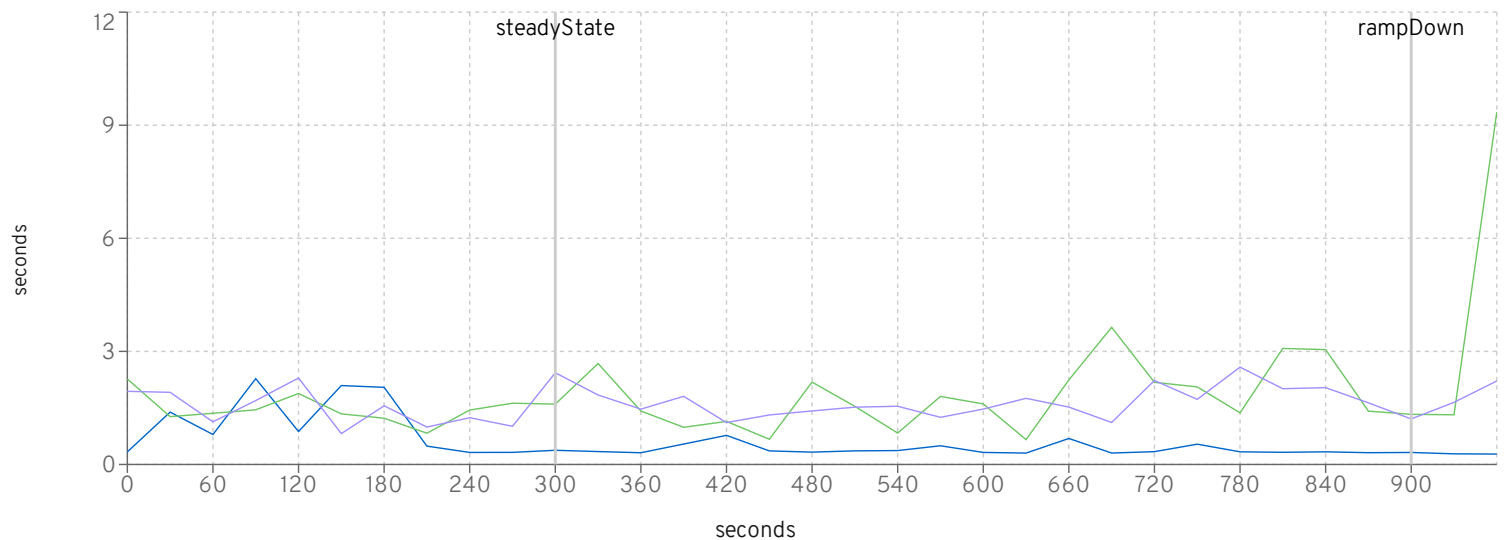

cycle times

	Purchase				Manage				Browse			
	target	avg	min	max	target	avg	min	max	target	avg	min	max
jboss-eap-xp-2.0.0-7.3.7-CR1_2010_536_2000	9.787	9.786	0.003	50.056	9.8	9.799	0.006	50	9.776	9.775	0.007	50
jboss-eap-xp-2.0.0-7.3.8-CR1_2010_534_2000	9.788	9.787	0.002	50.004	9.764	9.763	0.004	50.04	9.781	9.78	0.006	50.053
jboss-eap-xp-3.0.0.GA-CR1_2010_533_2000	9.776	9.775	0.003	50.01	9.786	9.785	0.006	50.02	9.785	9.784	0.007	50.014

gc

GC duration

Heap before GC

Heap after GC

Heap freed in GC

MfgDriver Response Times (seconds)

CreateVehicleEJB

CreateVehicleWS