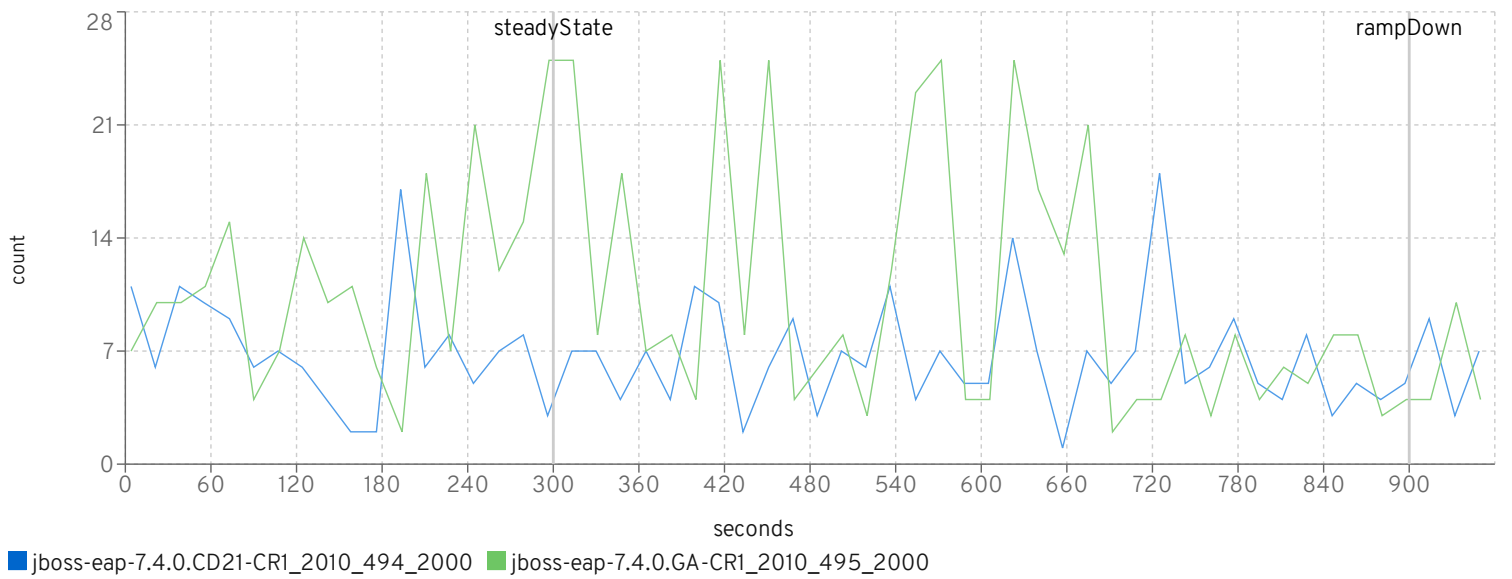

Browse

setting	494	495
scale	2000	2000
rampUp	300	300
steadyState	600	600
rampDown	60	60
max heap	12g	12g
large pages	✓	✓
jfr	✗	✗

io workers

default threads

default queue

httpWorker threads

httpWorker queue

wsWorker threads

wsWorker queue

■ jboss-eap-7.4.0.CD21-CR1_2010_494_2000 ■ jboss-eap-7.4.0.GA-CR1_2010_495_2000

ejbWorker threads

■ jboss-eap-7.4.0.CD21-CR1_2010_494_2000 ■ jboss-eap-7.4.0.GA-CR1_2010_495_2000