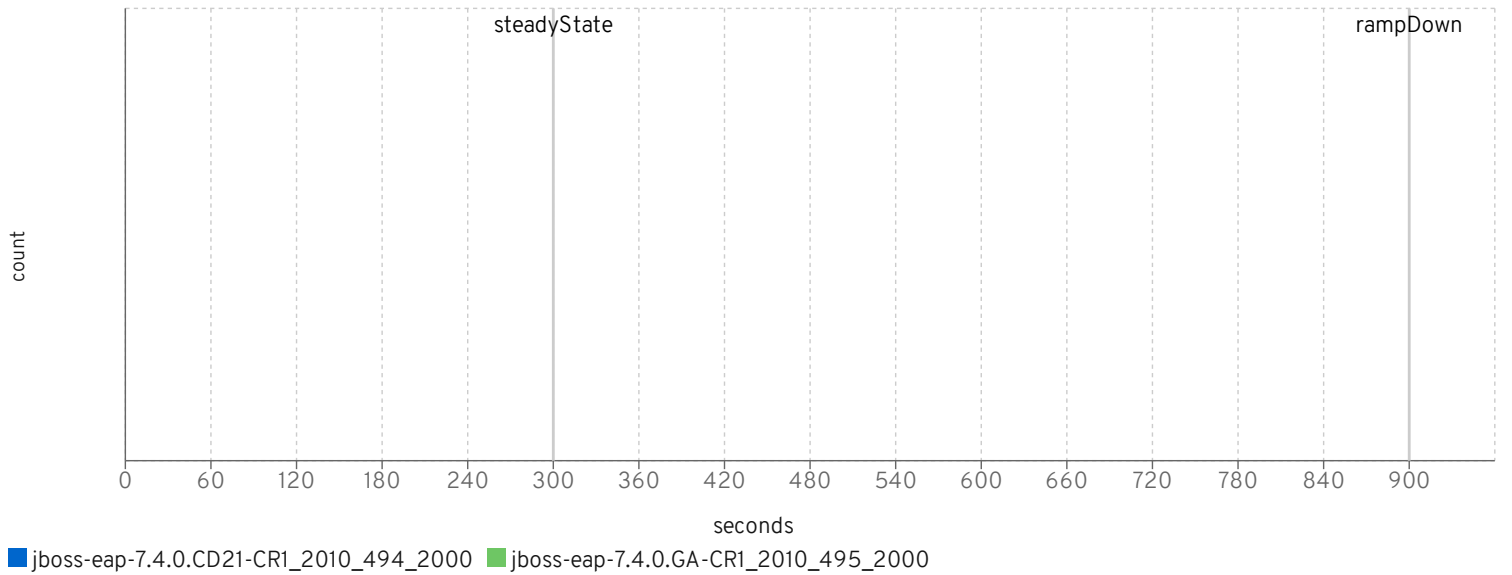

Browse

setting	494	495
scale	2000	2000
rampUp	300	300
steadyState	600	600
rampDown	60	60
max heap	12g	12g
large pages	✓	✓
jfr	✗	✗

io workers

default threads

default queue

httpWorker threads

httpWorker queue