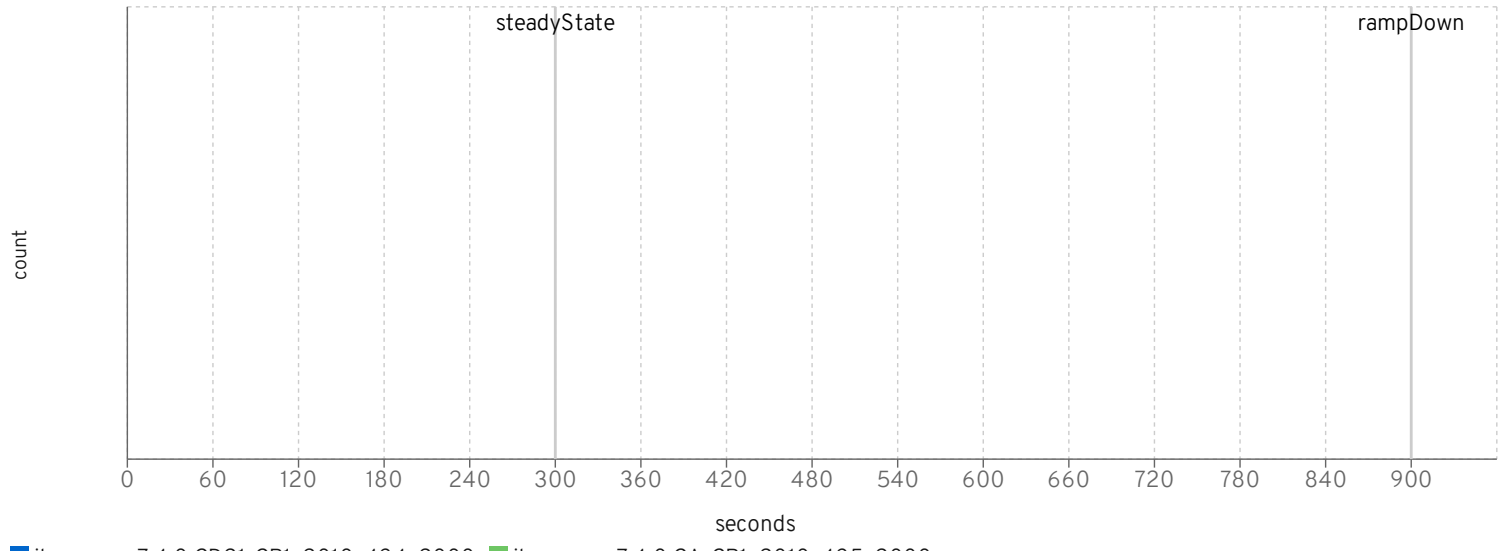

ejbWorker queue

■ jboss-eap-7.4.0.CD21-CR1_2010_494_2000 ■ jboss-eap-7.4.0.GA-CR1_2010_495_2000