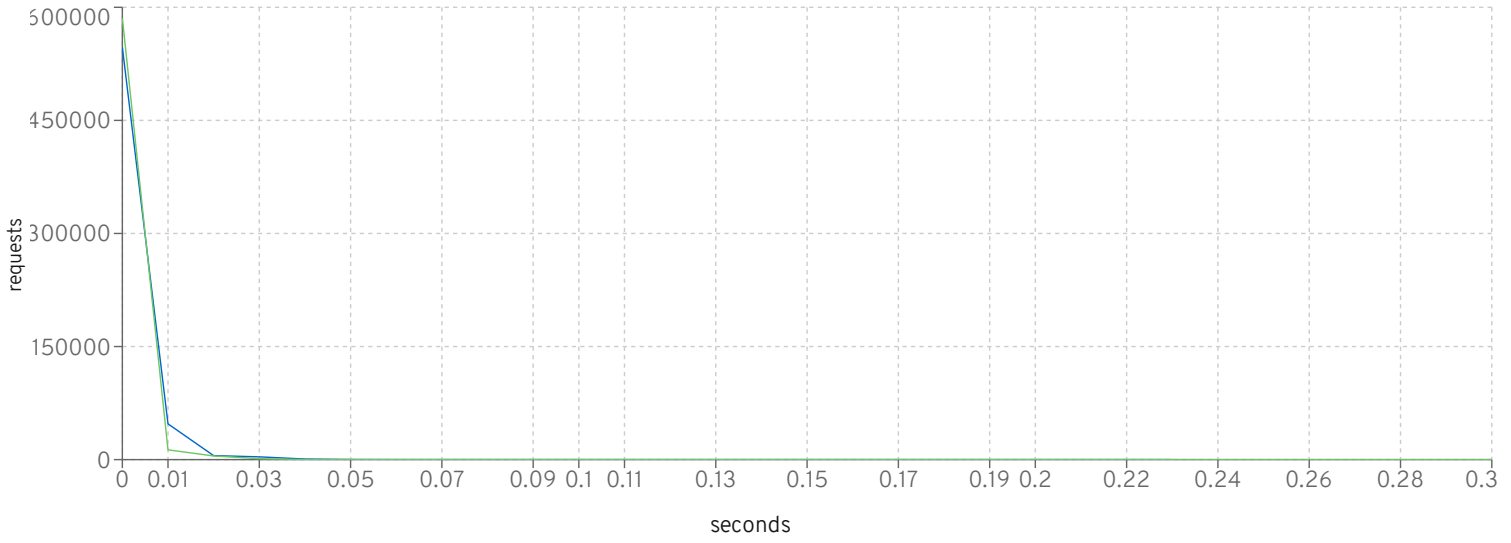

Browse

■ jboss-eap-7.4.0.CD21-CR1_2010_494_2000 ■ jboss-eap-7.4.0.GA-CR1_2010_495_2000