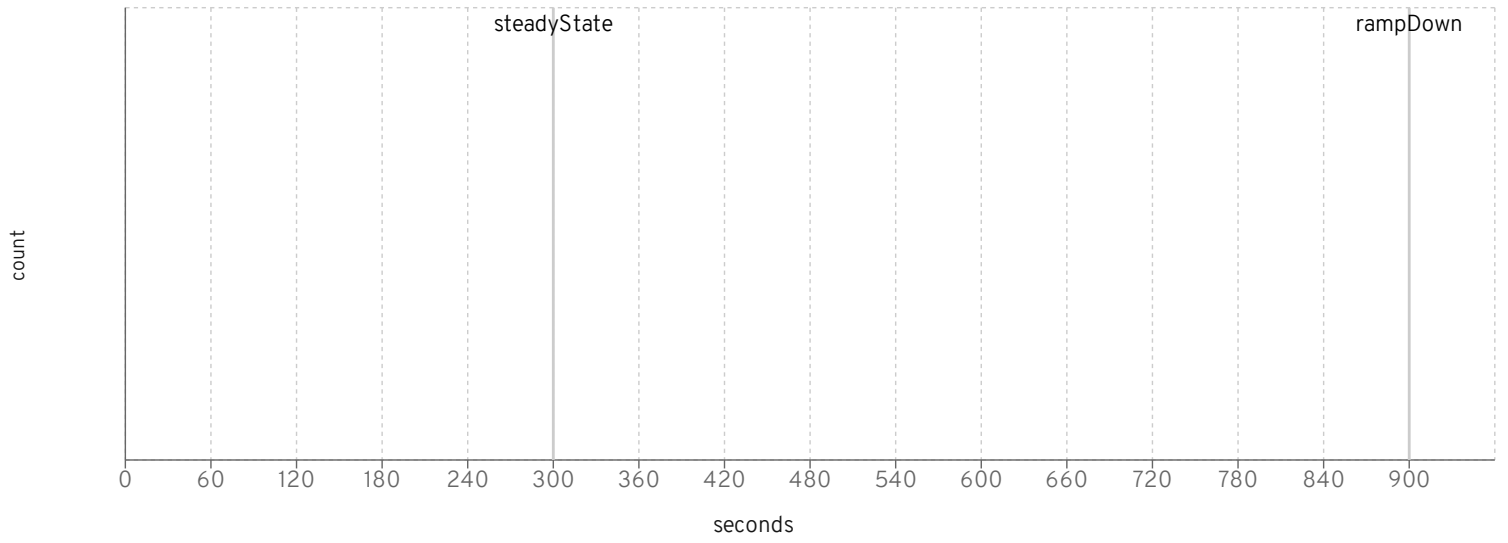

ejbWorker queue

■ jboss-eap-7.4.0.CD21-CR1_2010_494_2000 ■ jboss-eap-7.4.0.GA-CR1_2010_495_2000

supplierWorker threads

supplierWorker queue

dealerWorker threads

dealerWorker queue