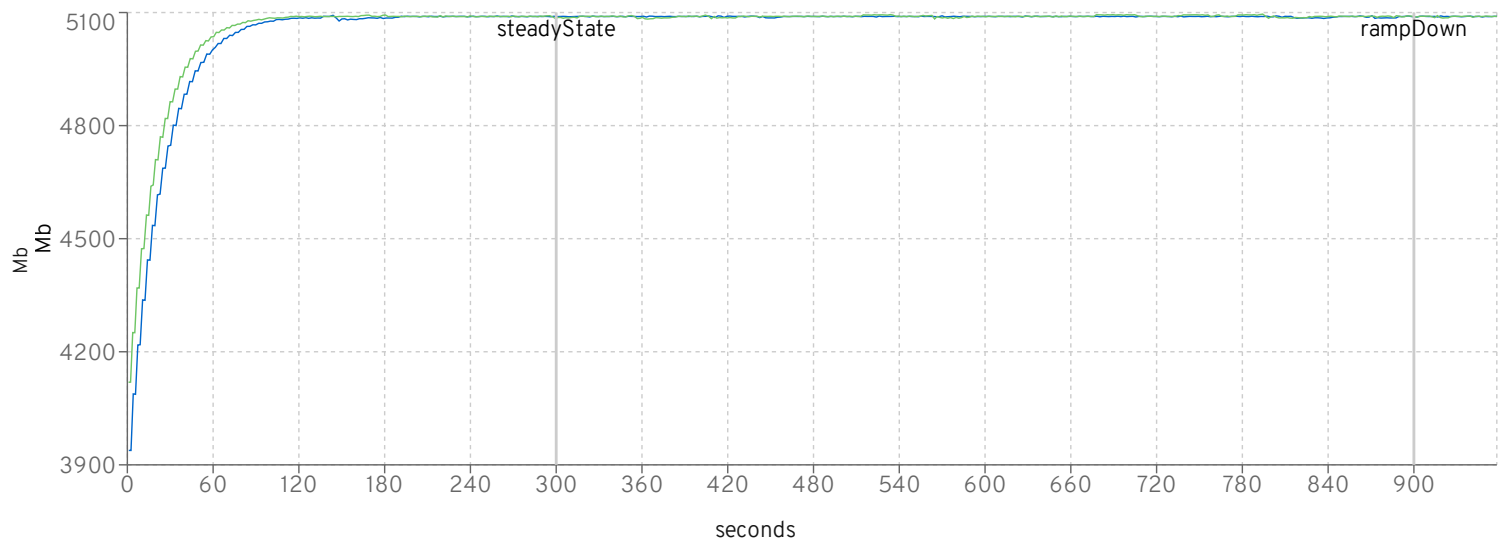

gc

GC duration

Heap before GC

Heap after GC

Heap freed in GC

MfgDriver Response Times (seconds)

CreateVehicleEJB

CreateVehicleWS