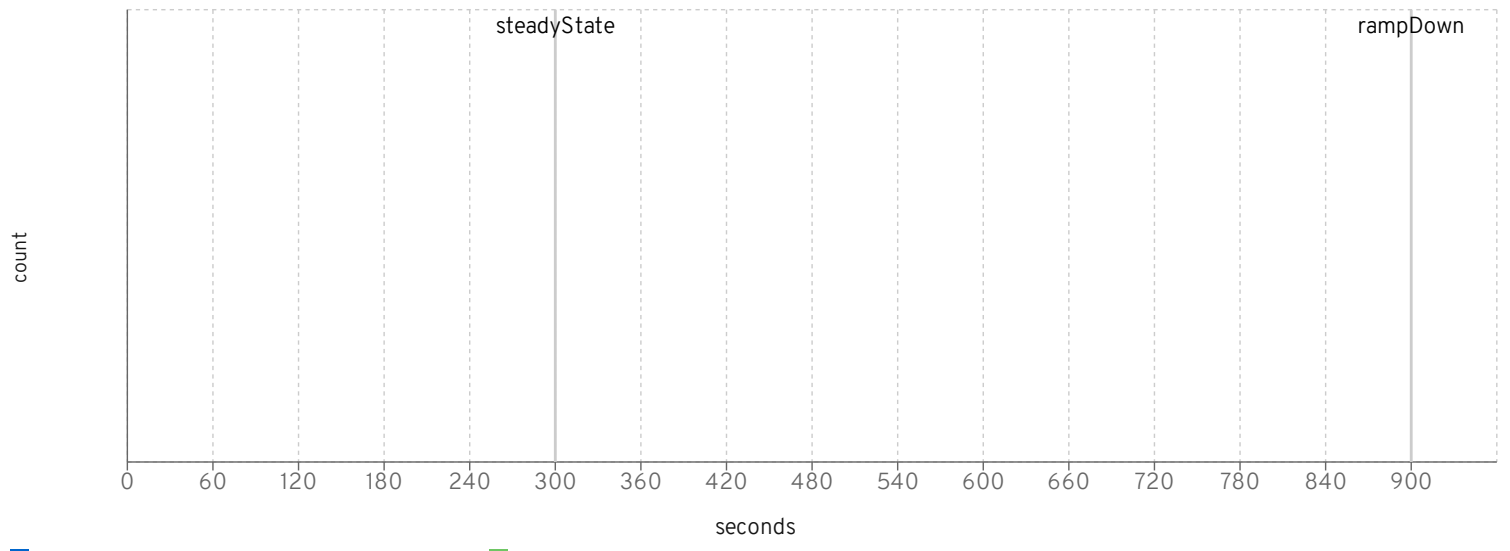

Browse

setting	494	495
scale	2000	2000
rampUp	300	300
steadyState	600	600
rampDown	60	60
max heap	12g	12g
large pages	✓	✓
jfr	✗	✗

io workers

default threads

default queue

httpWorker threads

httpWorker queue

wsWorker threads

wsWorker queue

■ jboss-eap-7.4.0.CD21-CR1_2010_494_2000 ■ jboss-eap-7.4.0.GA-CR1_2010_495_2000

ejbWorker threads

■ jboss-eap-7.4.0.CD21-CR1_2010_494_2000 ■ jboss-eap-7.4.0.GA-CR1_2010_495_2000