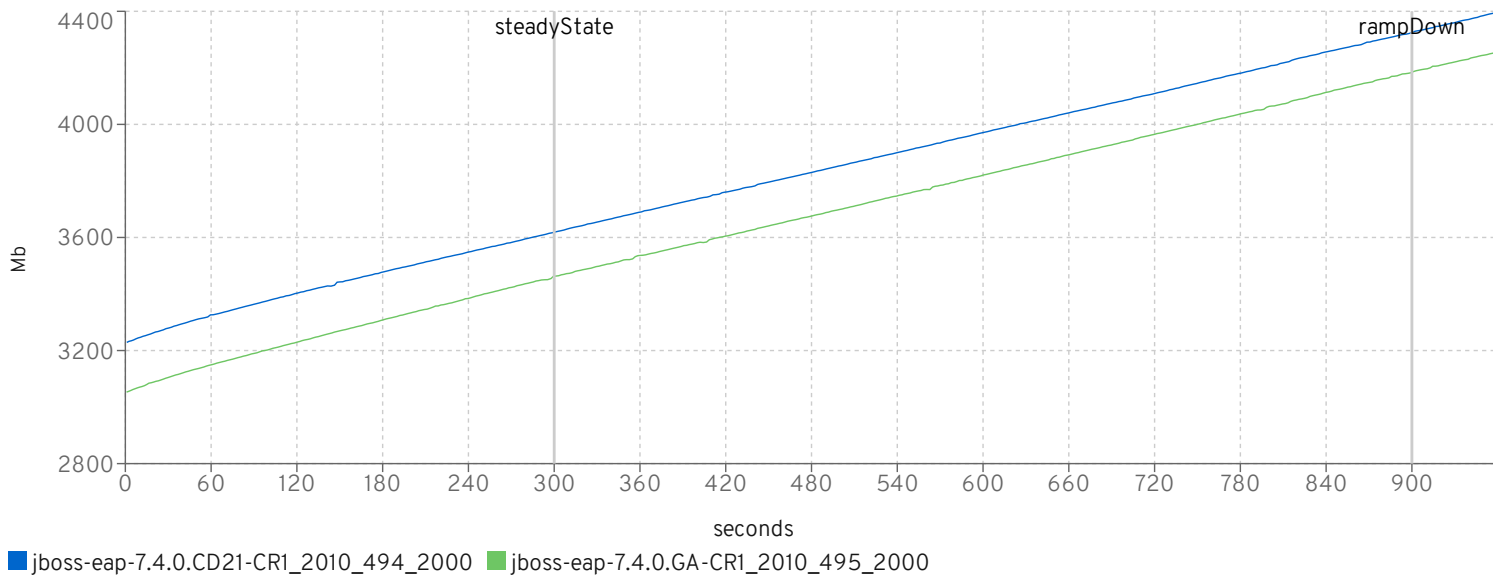

cycle times

	Purchase				Manage				Browse			
	target	avg	min	max	target	avg	min	max	target	avg	min	max
jboss-eap-7.4.0.CD21-CR1_2010_494_2000	9.787	9.786	0.003	50	9.779	9.778	0.006	50.007	9.781	9.781	0.007	50.018
jboss-eap-7.4.0.GA-CR1_2010_495_2000	9.751	9.75	0.003	50.003	9.767	9.766	0.006	50.016	9.783	9.783	0.006	50.015

gc

GC duration

Heap before GC

Heap after GC

Heap freed in GC

MfgDriver Response Times (seconds)

CreateVehicleEJB

CreateVehicleWS