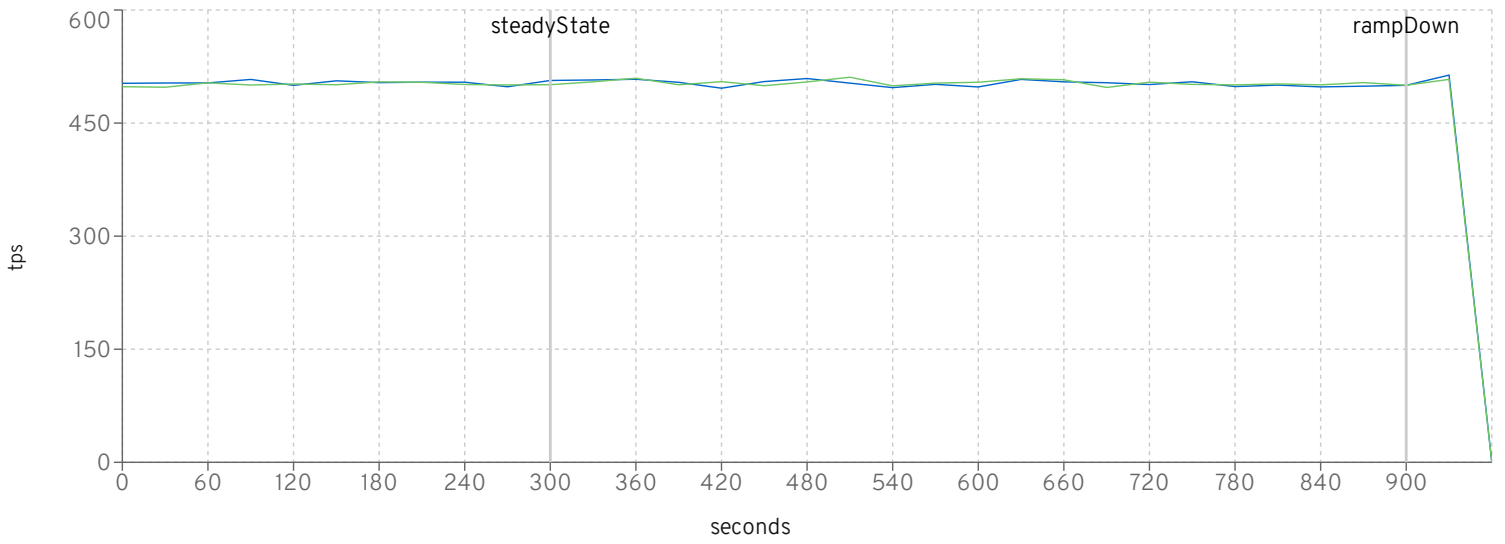

DealerDriver Throughput

Purchase