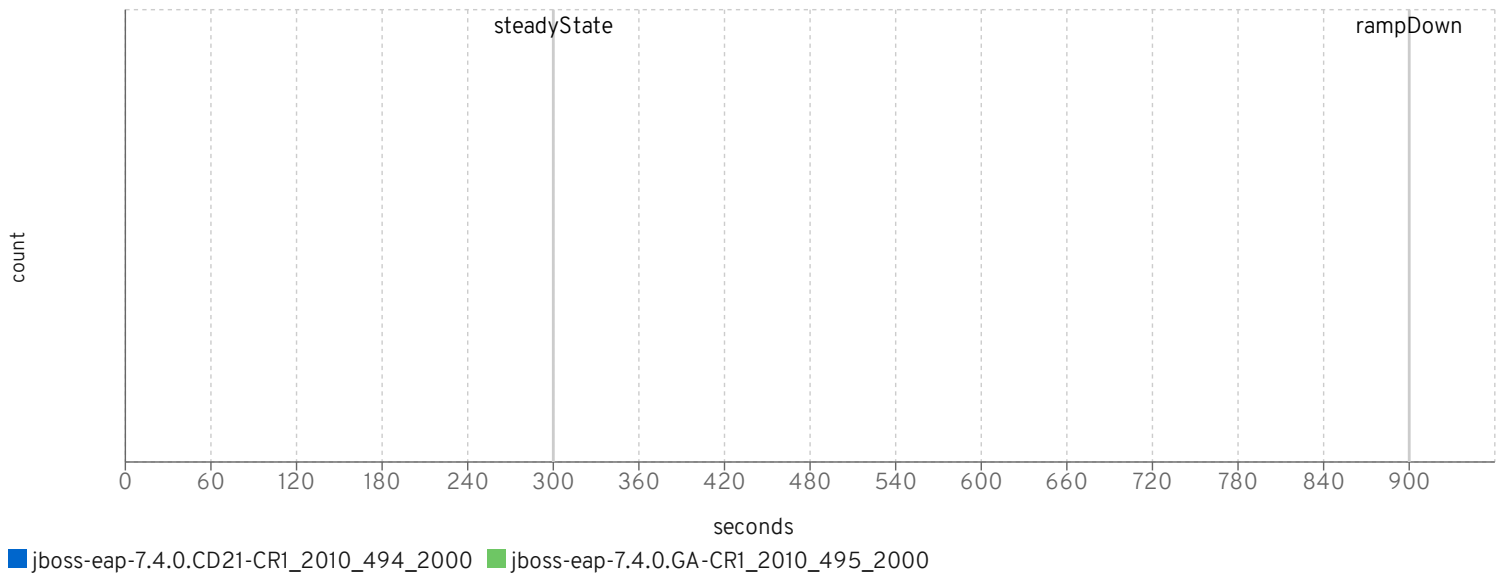

Browse

setting	494	495
scale	2000	2000
rampUp	300	300
steadyState	600	600
rampDown	60	60
max heap	12g	12g
large pages	✓	✓
jfr	✗	✗

io workers

default threads

default queue

httpWorker threads

httpWorker queue