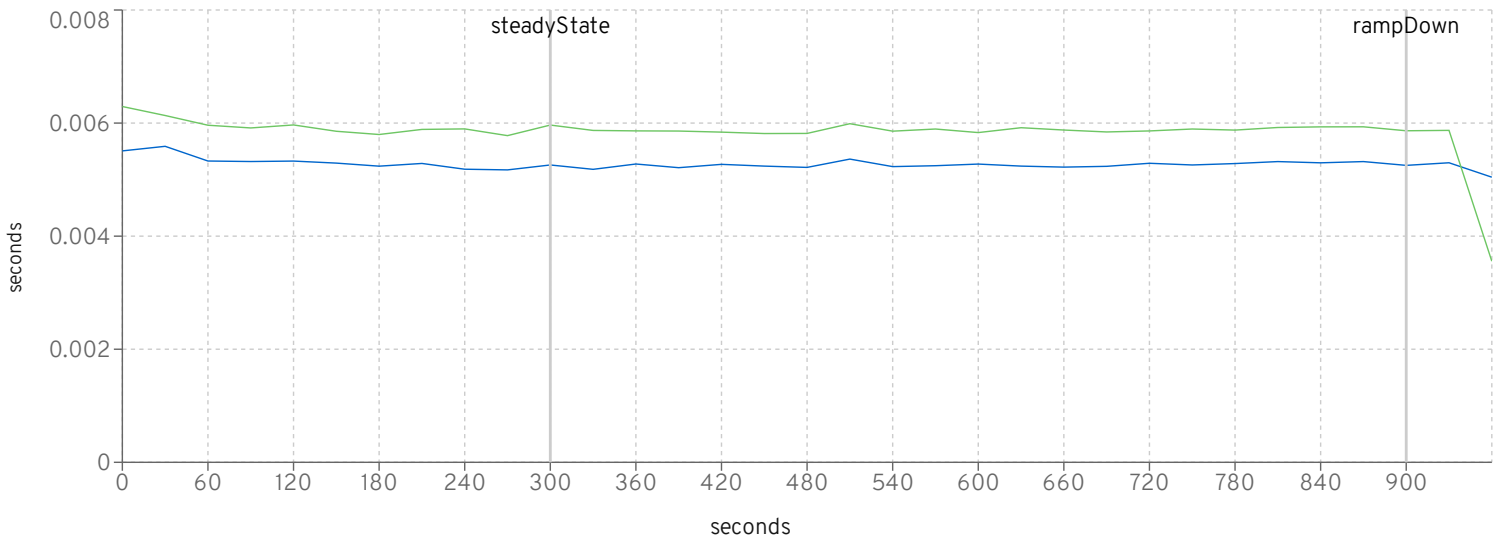

DealerDriver Response Times (seconds)

Purchase