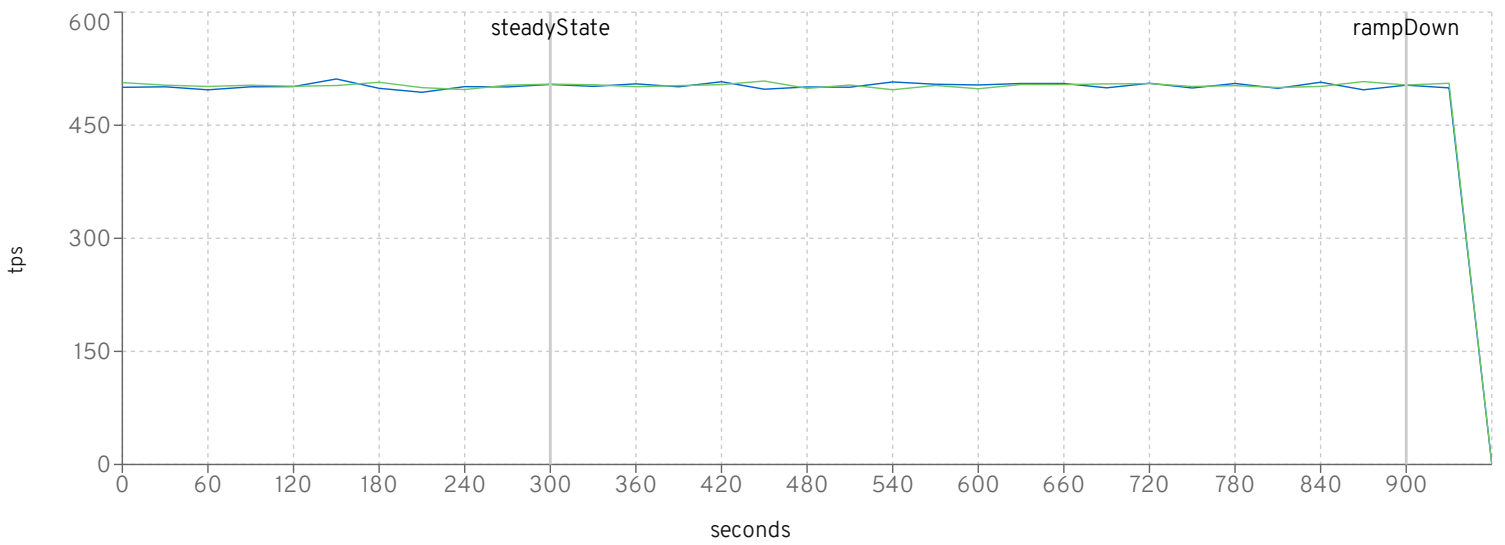

Browse

setting	494	495
scale	2000	2000
rampUp	300	300
steadyState	600	600
rampDown	60	60
max heap	12g	12g
large pages	✓	✓
jfr	✗	✗

io workers

default threads

default queue

httpWorker threads

httpWorker queue