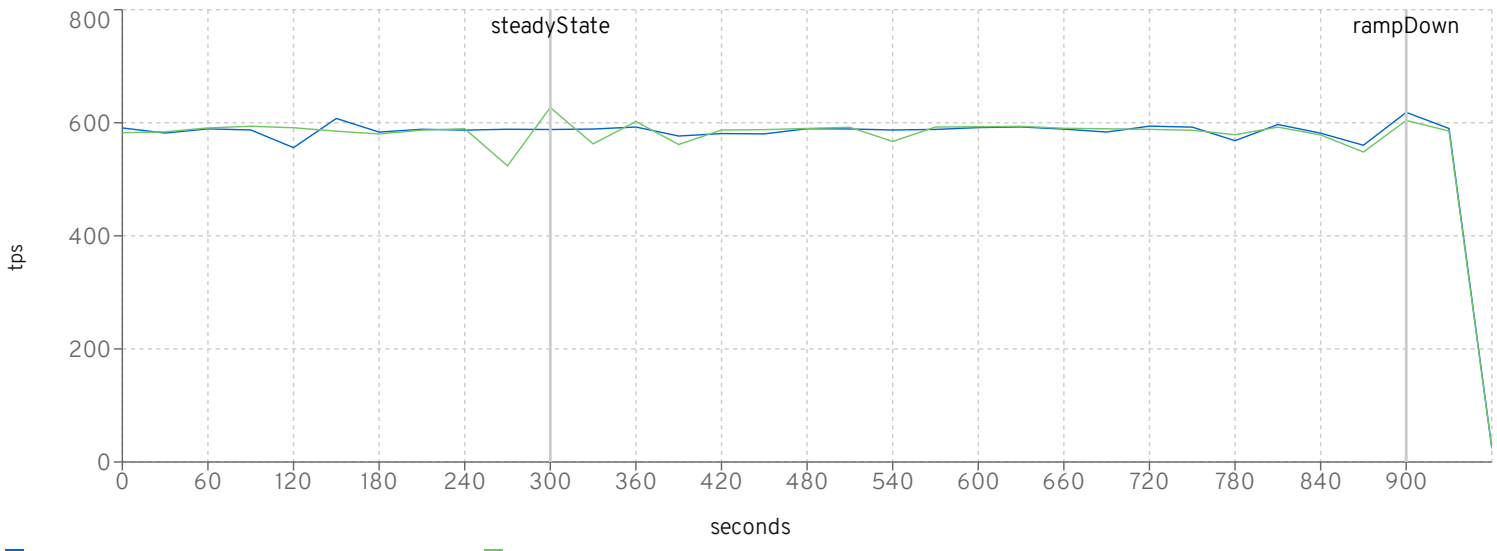

MfgDriver Response Times Distribution

CreateVehicleEJB

CreateVehicleWS

MfgDriver Throughput

CreateVehicleEJB

■ jboss-eap-7.4.0.CD21-CR1_2010_494_2000 ■ jboss-eap-7.4.0.GA-CR1_2010_495_2000

CreateVehicleWS

■ jboss-eap-7.4.0.CD21-CR1_2010_494_2000 ■ jboss-eap-7.4.0.GA-CR1_2010_495_2000