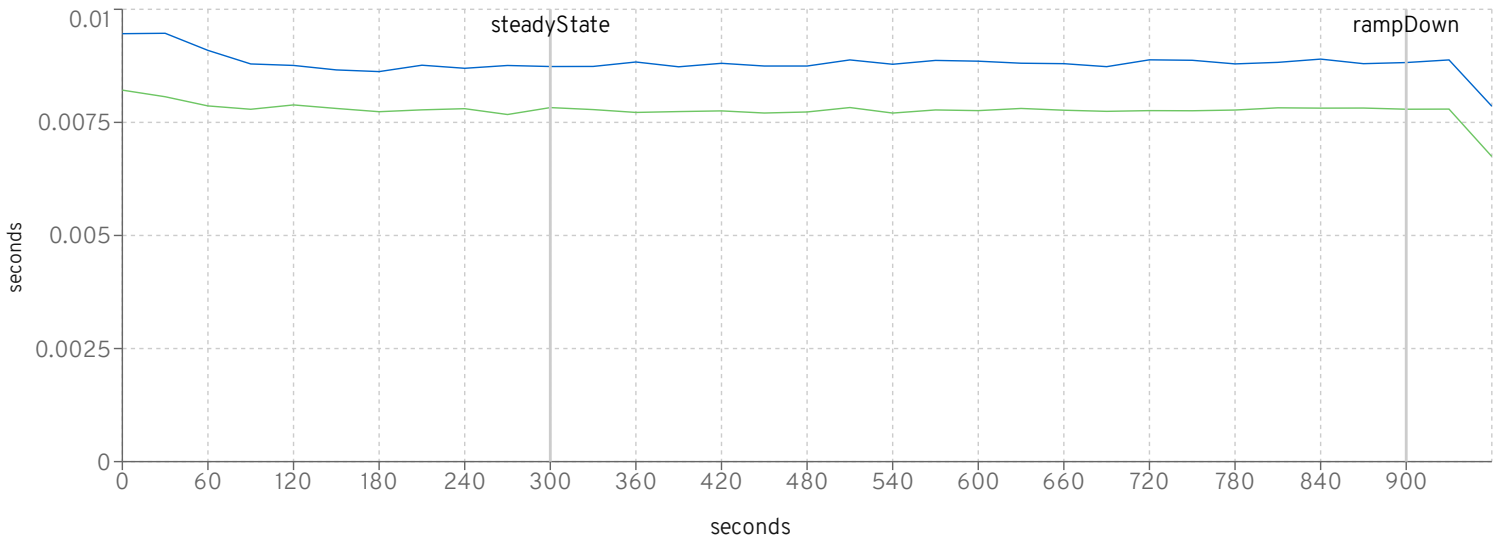

DealerDriver Response Times (seconds)

Purchase

Manage

Browse