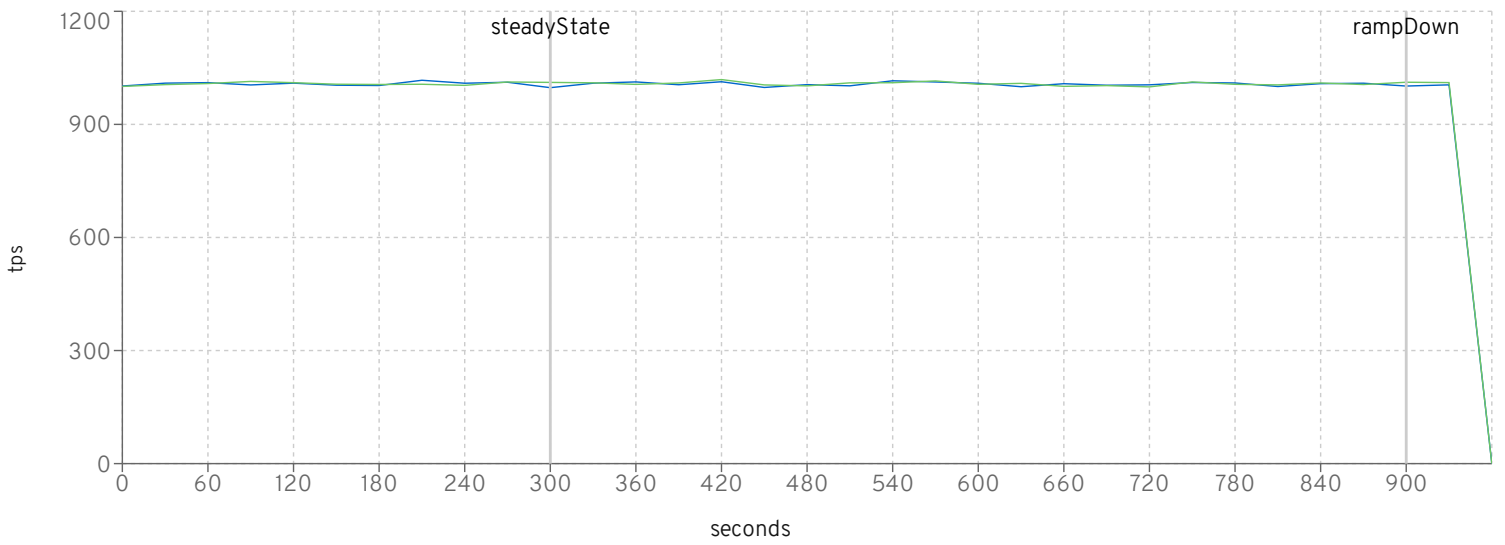

Browse

setting	494	495
scale	2000	2000
rampUp	300	300
steadyState	600	600
rampDown	60	60
max heap	12g	12g
large pages	✓	✓
jfr	✗	✗

io workers

default threads

default queue

httpWorker threads

httpWorker queue