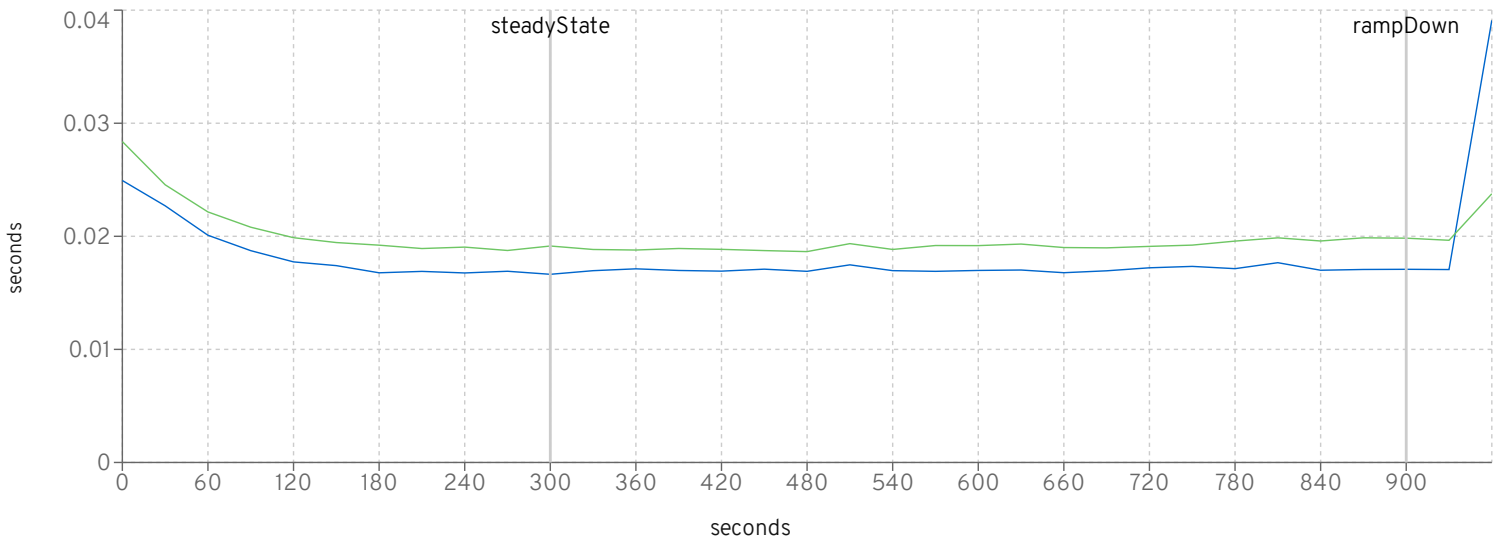

DealerDriver Response Times (seconds)

Purchase

Manage

Browse