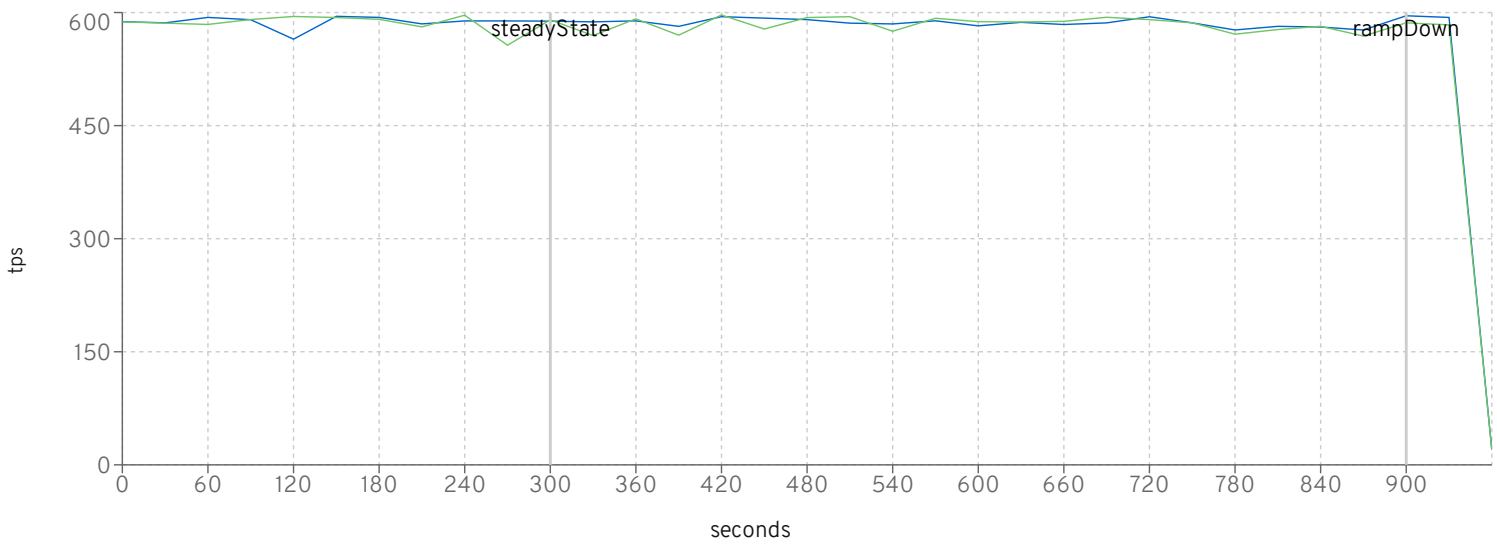

CreateVehicleEJB

■ jboss-eap-7.4.0.CD21-CR1_2010_494_2000 ■ jboss-eap-7.4.0.GA-CR1_2010_495_2000