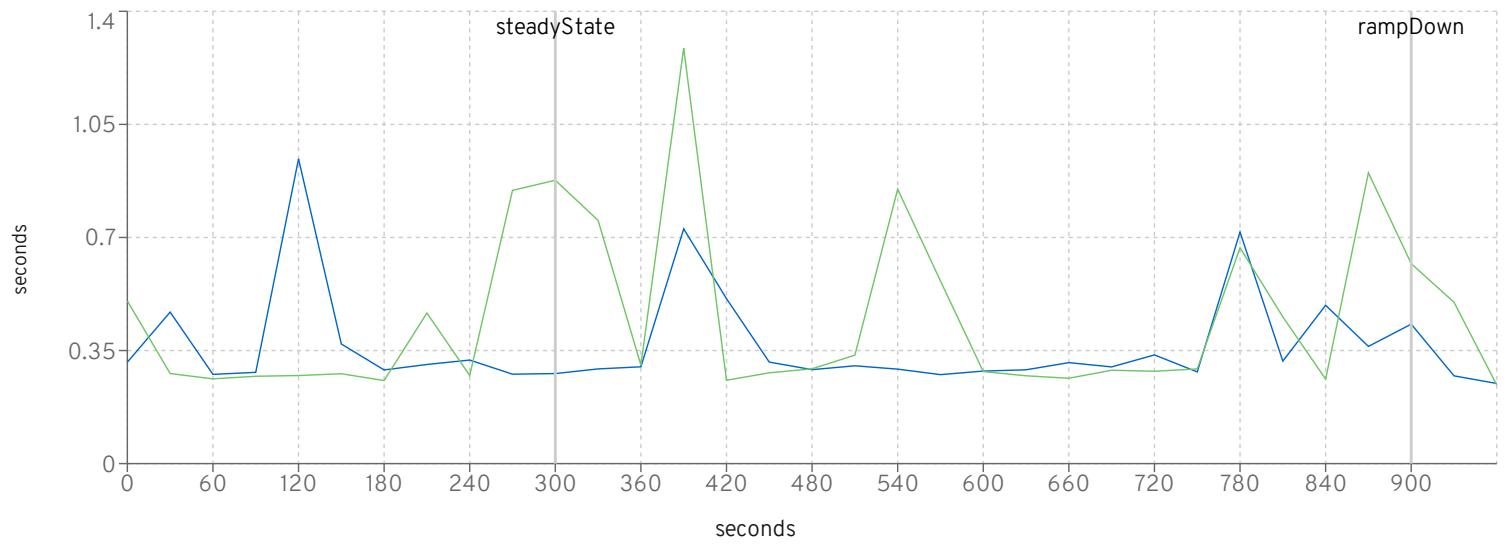

cycle times

	Purchase				Manage				Browse			
	target	avg	min	max	target	avg	min	max	target	avg	min	max
jboss-eap-7.4.0.CD21-CR1_2010_494_2000	9.787	9.786	0.003	50	9.779	9.778	0.006	50.007	9.781	9.781	0.007	50.018
jboss-eap-7.4.0.GA-CR1_2010_495_2000	9.751	9.75	0.003	50.003	9.767	9.766	0.006	50.016	9.783	9.783	0.006	50.015

gc

GC duration

Heap before GC

Heap after GC

Heap freed in GC

MfgDriver Response Times (seconds)

CreateVehicleEJB

CreateVehicleWS