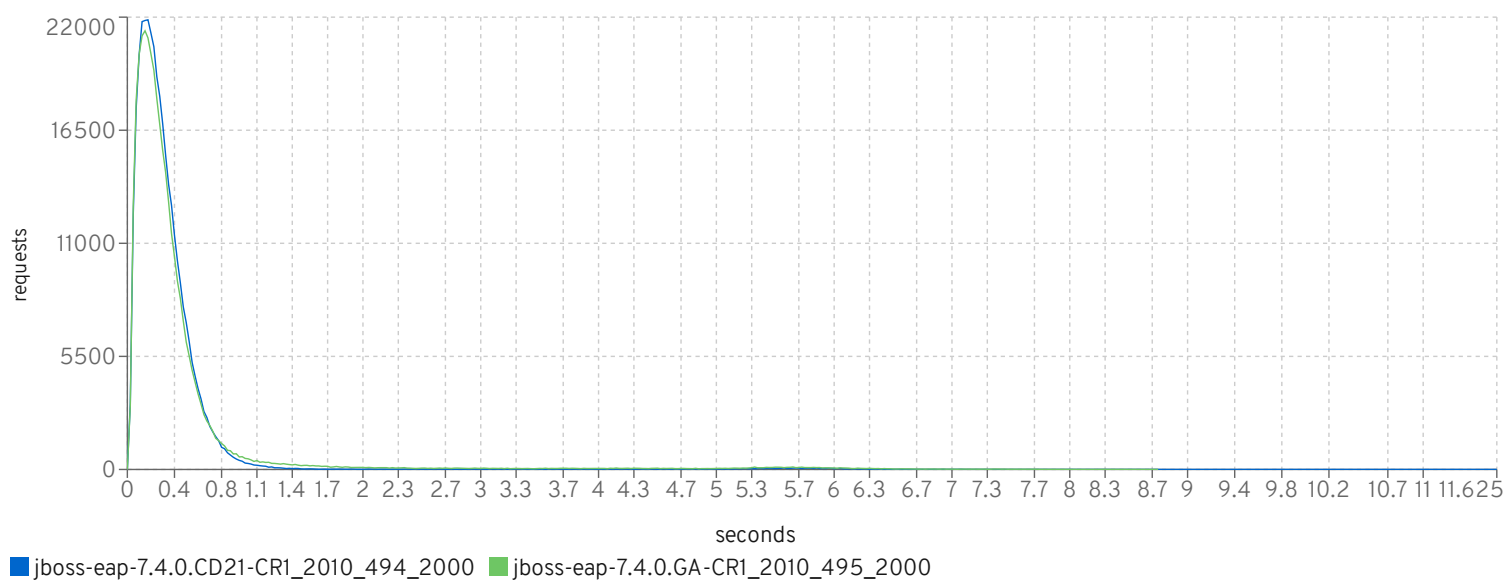

CreateVehicleWS