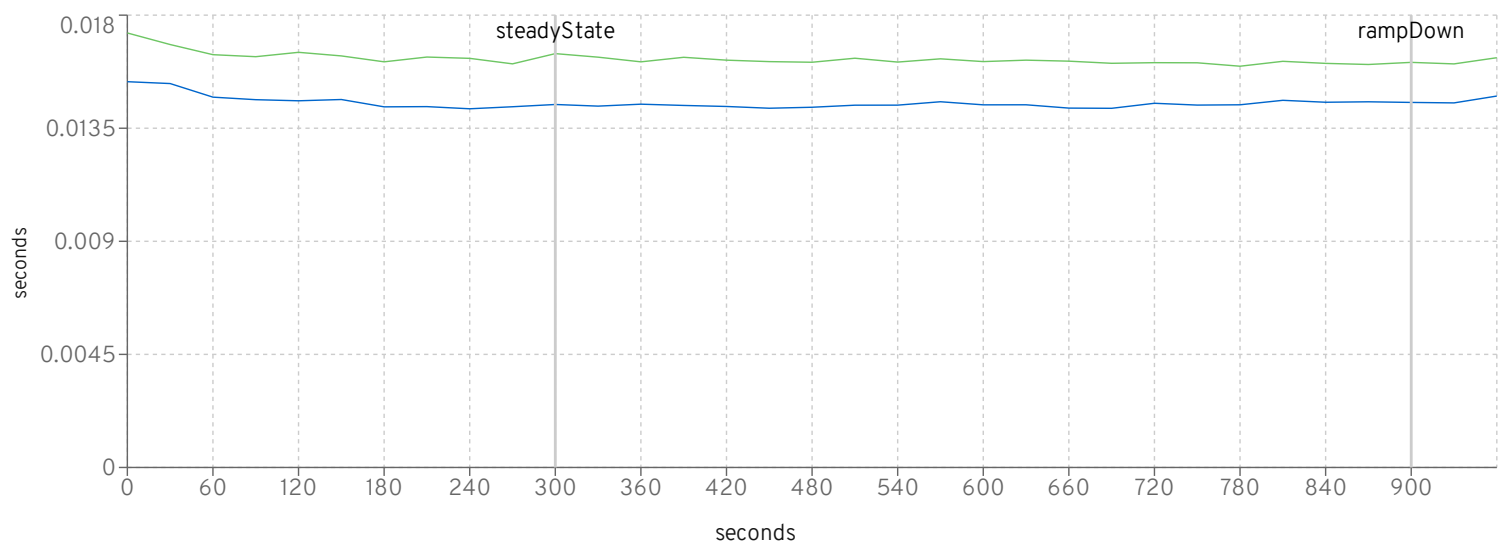

cycle times

	Purchase				Manage				Browse			
	target	avg	min	max	target	avg	min	max	target	avg	min	max
jboss-eap-7.4.0.CD21-CR1_2010_494_2000	9.787	9.786	0.003	50	9.779	9.778	0.006	50.007	9.781	9.781	0.007	50.018
jboss-eap-7.4.0.GA-CR1_2010_495_2000	9.751	9.75	0.003	50.003	9.767	9.766	0.006	50.016	9.783	9.783	0.006	50.015

gc

GC duration

Heap before GC

Heap after GC

Heap freed in GC

MfgDriver Response Times (seconds)

CreateVehicleEJB

CreateVehicleWS