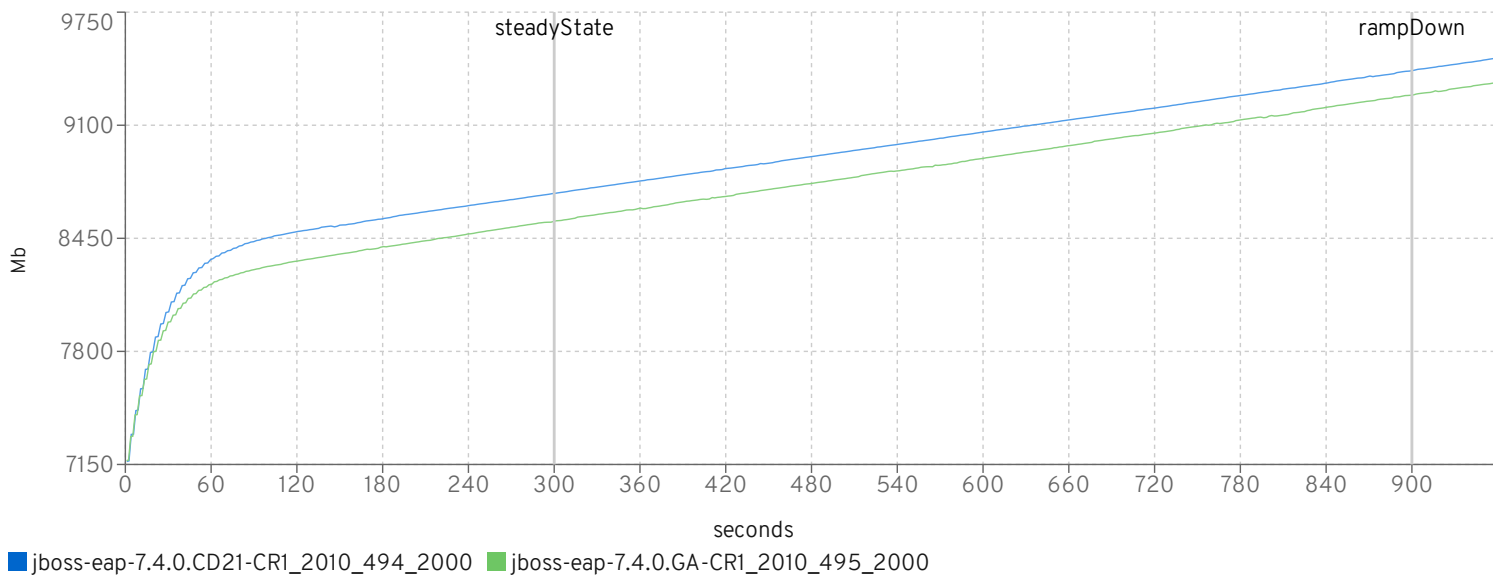

Heap before GC