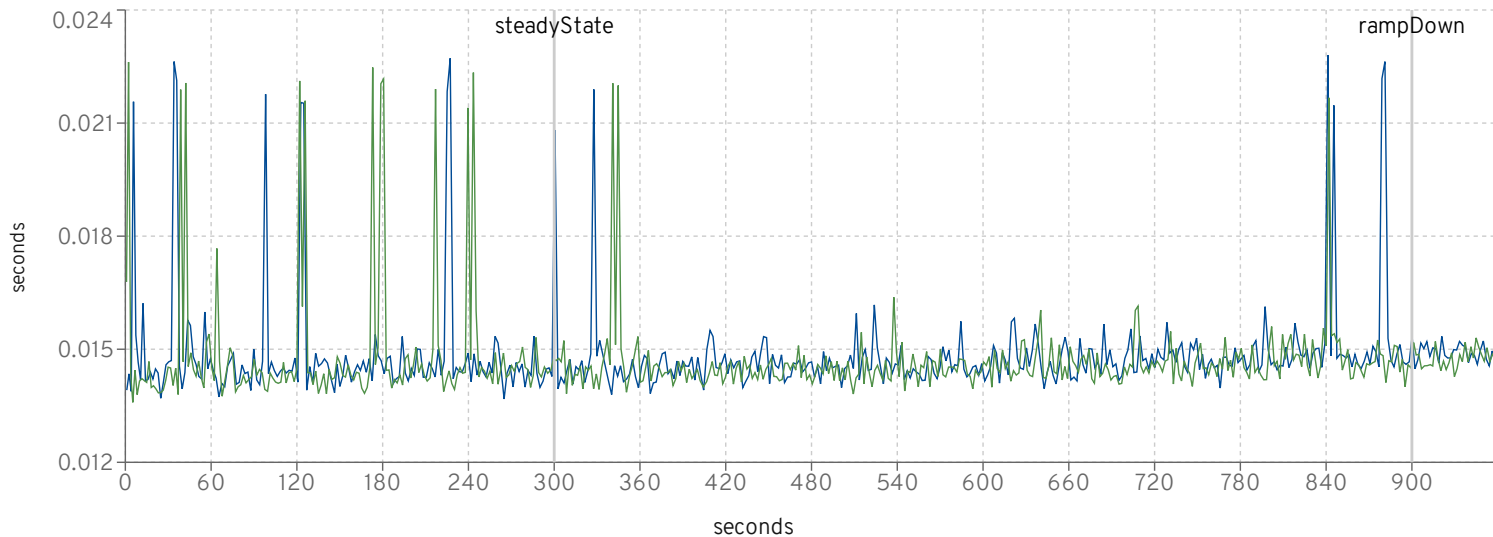

gc

GC duration