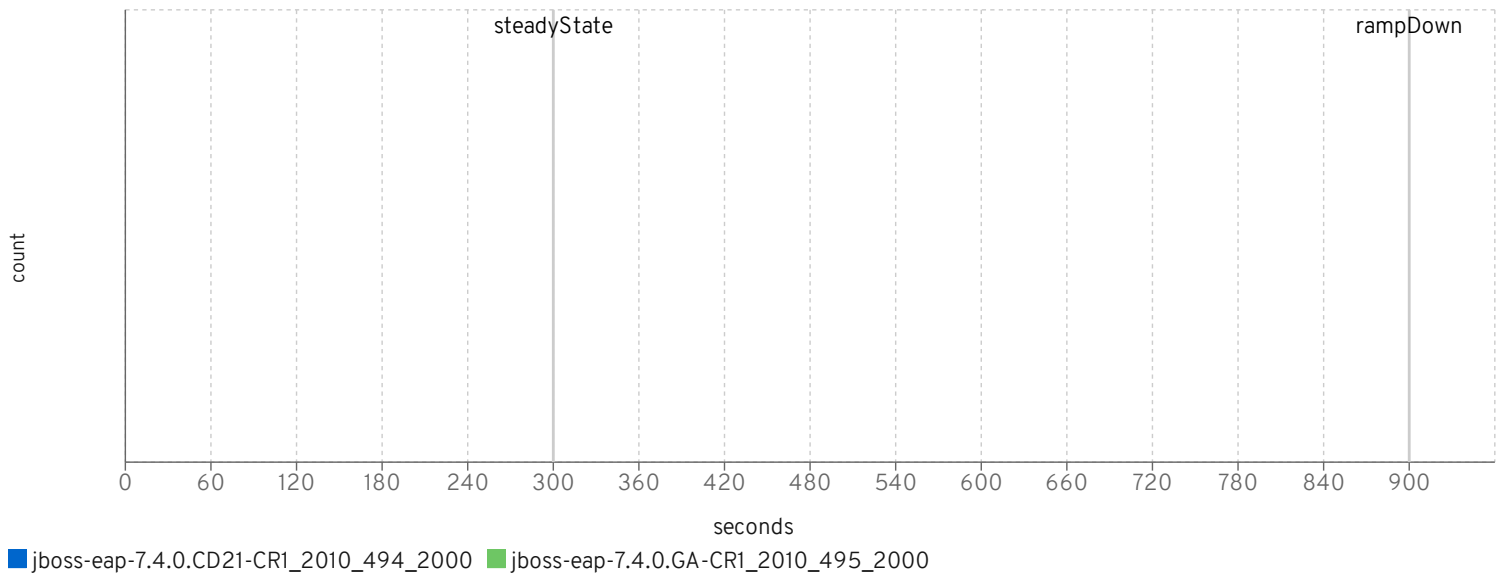

wsWorker threads

wsWorker queue

■ jboss-eap-7.4.0.CD21-CR1_2010_494_2000 ■ jboss-eap-7.4.0.GA-CR1_2010_495_2000

ejbWorker threads

■ jboss-eap-7.4.0.CD21-CR1_2010_494_2000 ■ jboss-eap-7.4.0.GA-CR1_2010_495_2000

ejbWorker queue

■ jboss-eap-7.4.0.CD21-CR1_2010_494_2000 ■ jboss-eap-7.4.0.GA-CR1_2010_495_2000

supplierWorker threads

supplierWorker queue

dealerWorker threads

dealerWorker queue