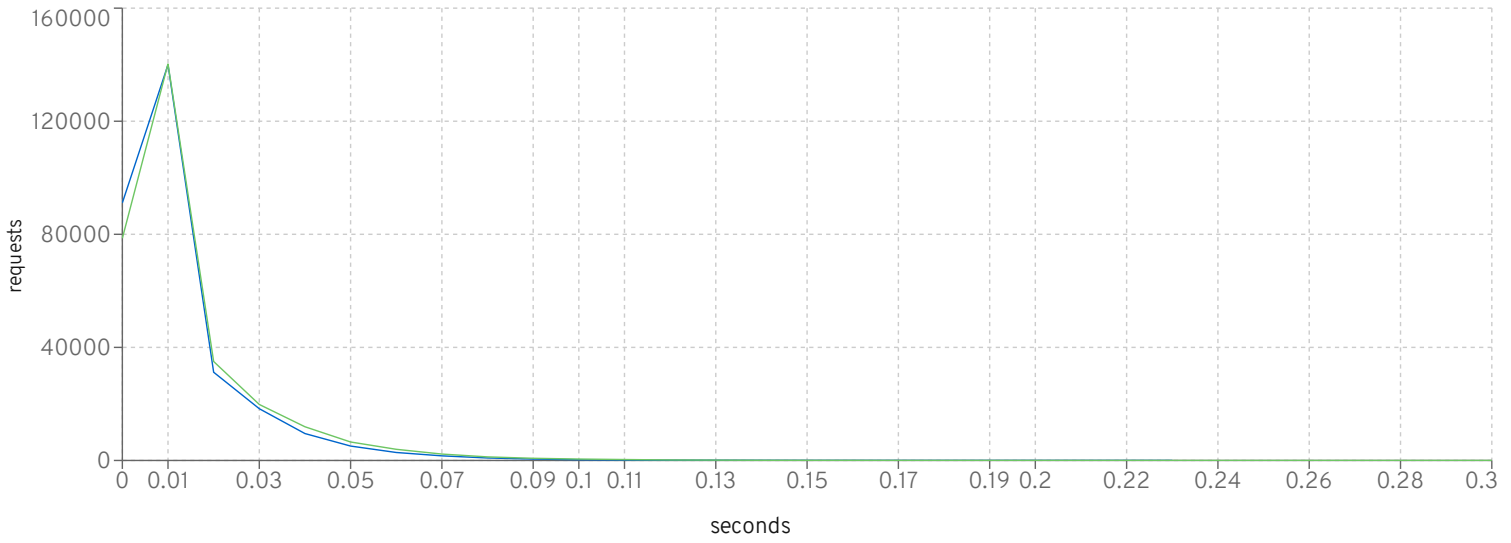

Manage

■ jboss-eap-7.4.0.CD21-CR1_2010_494_2000 ■ jboss-eap-7.4.0.GA-CR1_2010_495_2000