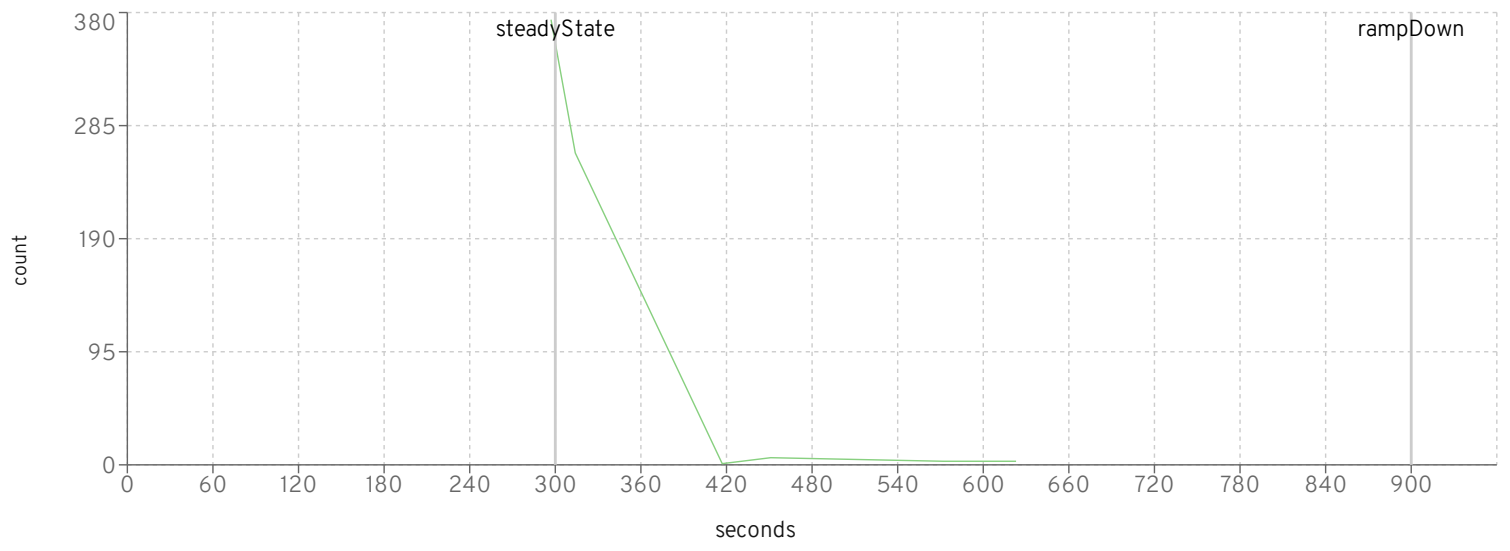

wsWorker queue

■ jboss-eap-7.4.0.CD21-CR1_2010_494_2000 ■ jboss-eap-7.4.0.GA-CR1_2010_495_2000