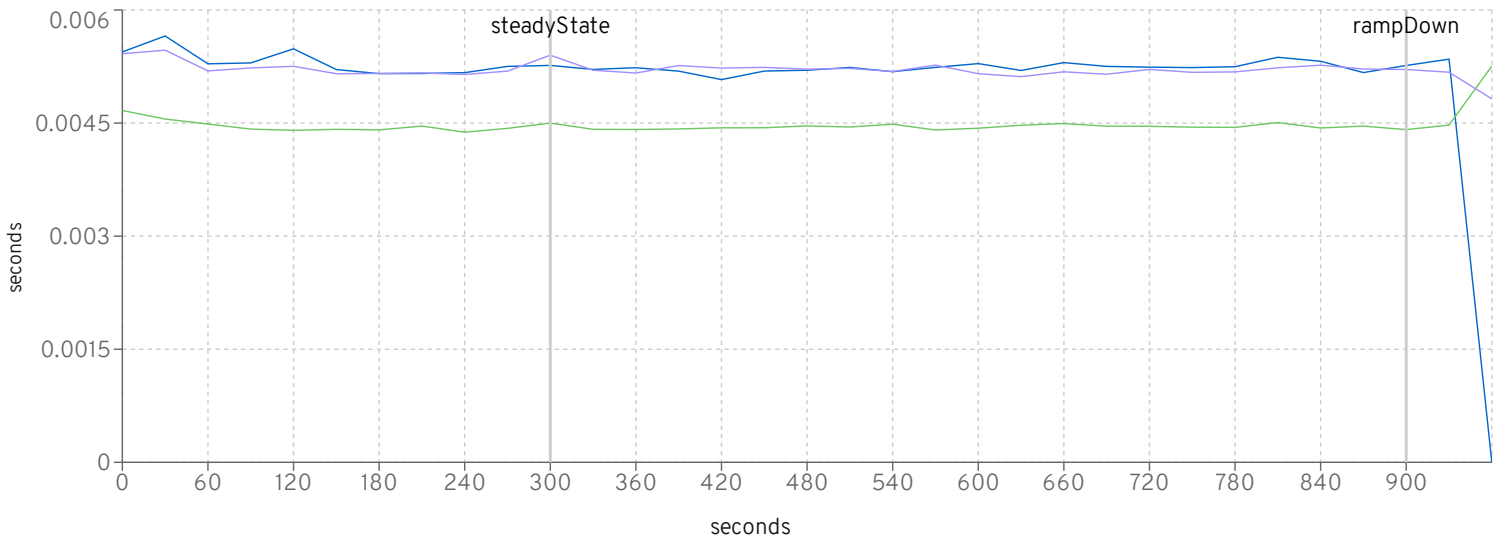

DealerDriver Response Times (seconds)

Purchase