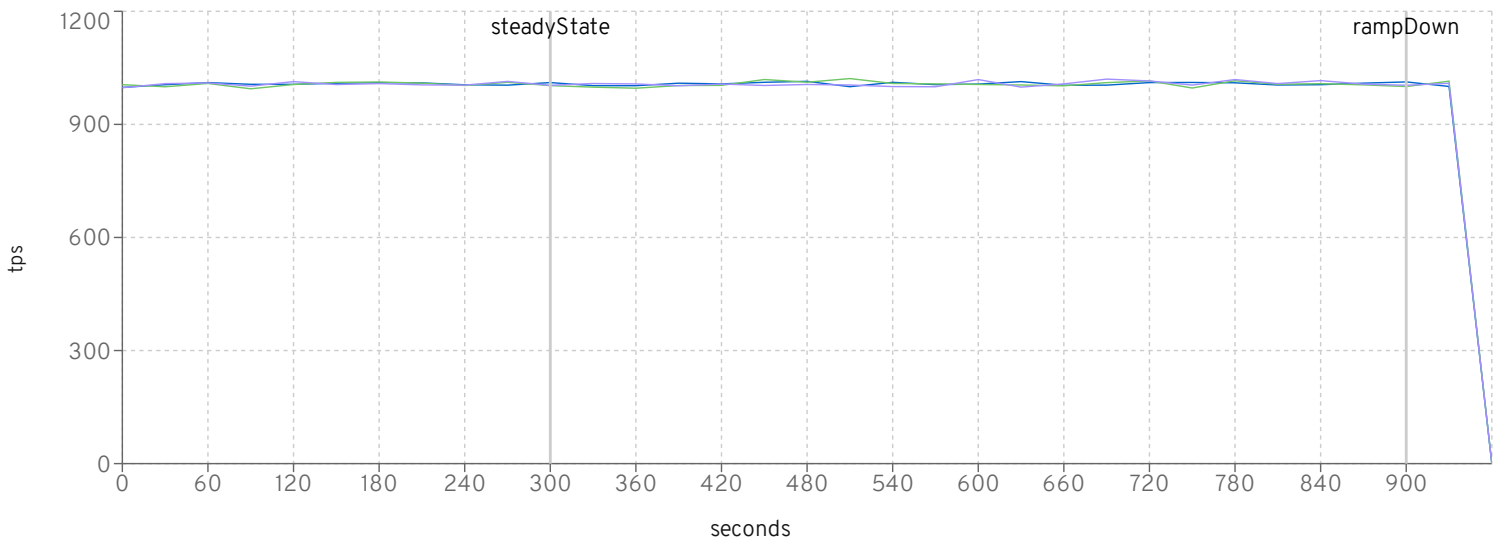

Browse

■ jboss-eap-xp-1.0.5.GA-CR1_2010_430_2000 ■ jboss-eap-xp-2.0.0-7.3.5-CR1_2010_429_2000 ■ jboss-eap-xp-2.0.0-7.3.6-CR1_2010_427_2000