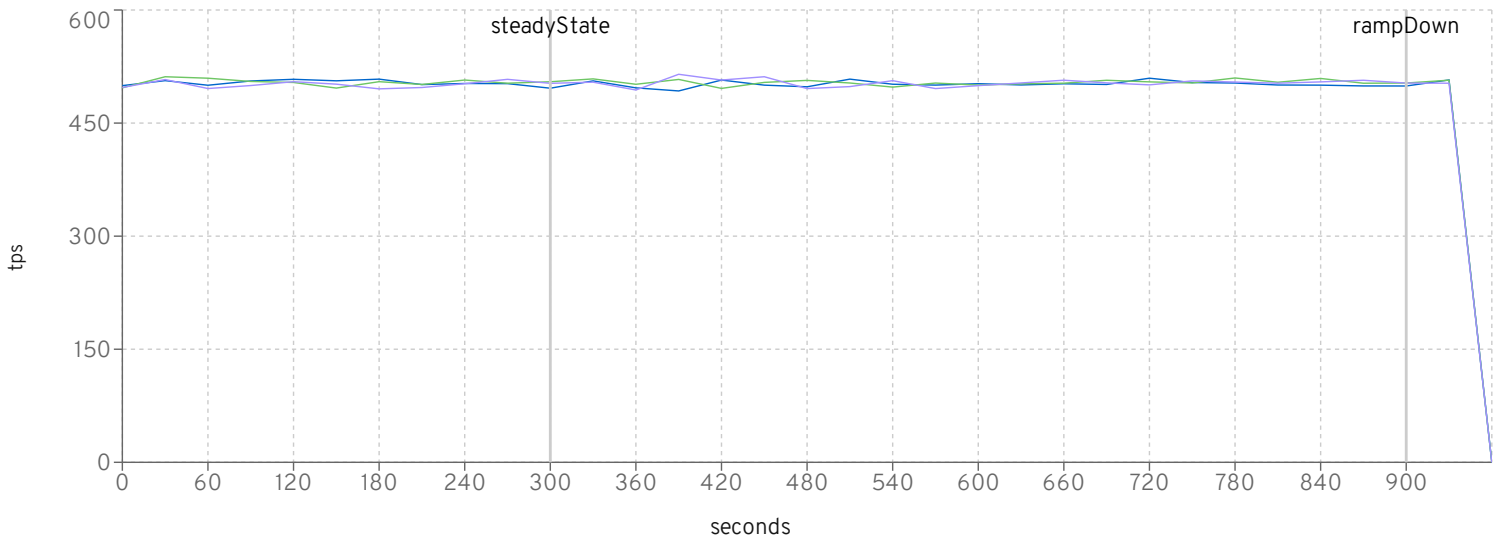

DealerDriver Throughput

Purchase

■ jboss-eap-xp-1.0.5.GA-CR1_2010_430_2000 ■ jboss-eap-xp-2.0.0-7.3.5-CR1_2010_429_2000 ■ jboss-eap-xp-2.0.0-7.3.6-CR1_2010_427_2000