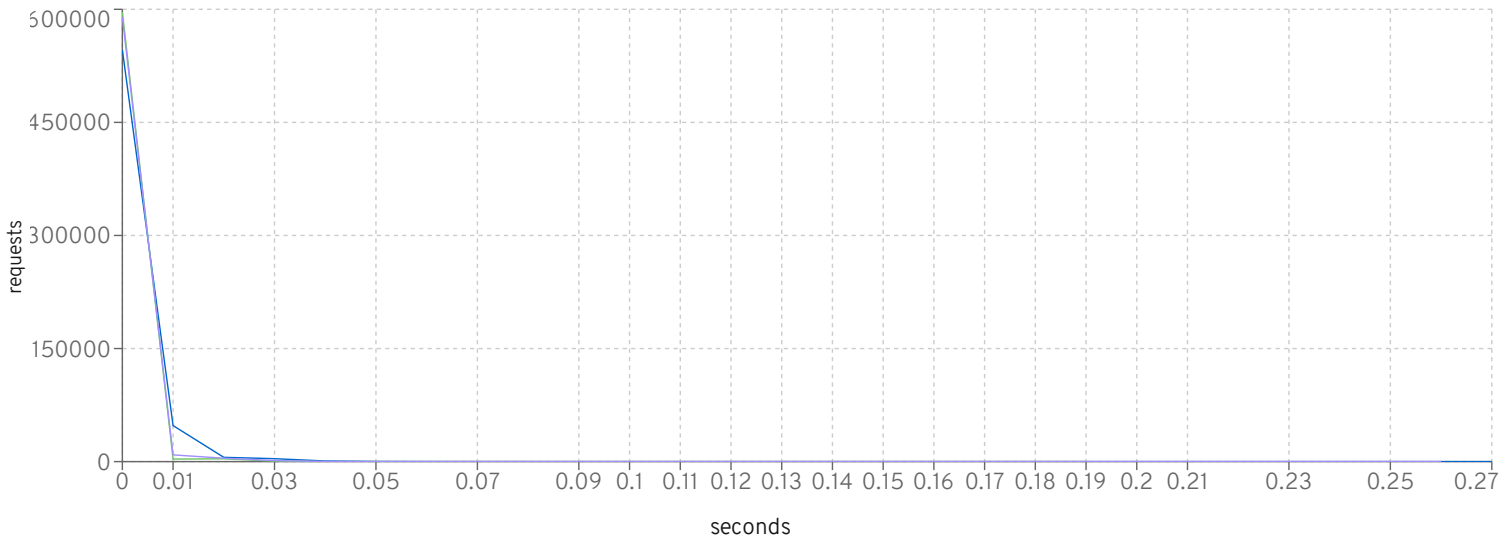

DealerDriver Response Times Distribution

Purchase

Manage

Browse