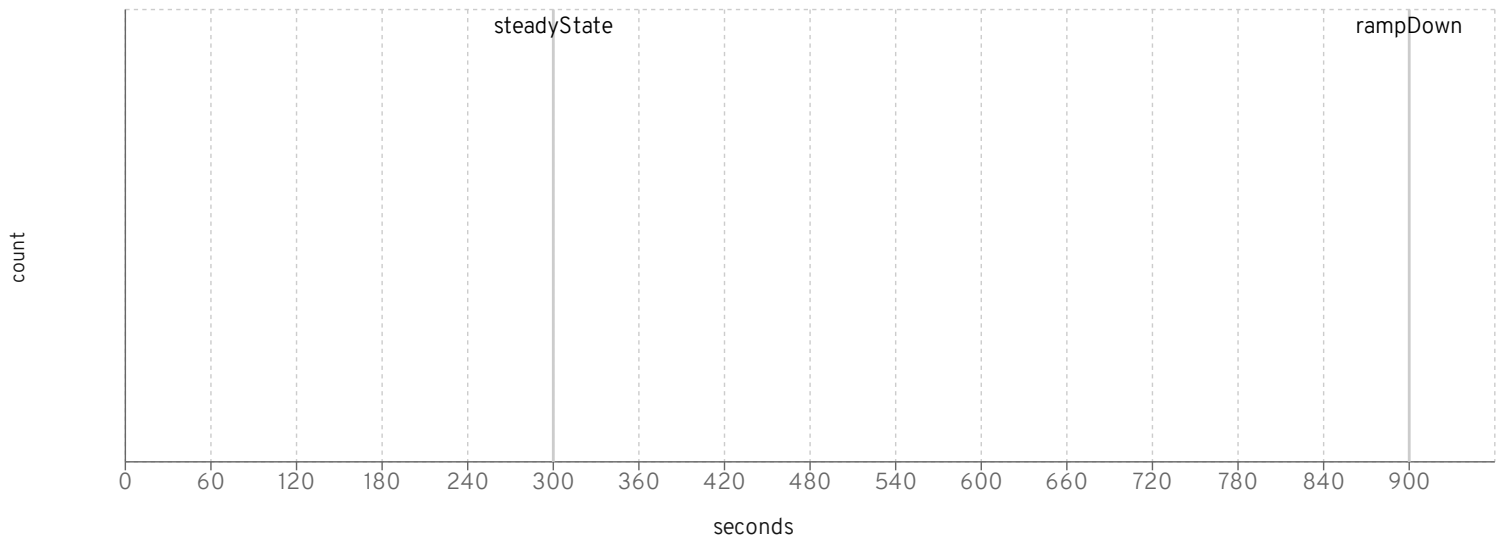

■ jboss-eap-xp-1.0.5.GA-CR1_2010_430_2000 ■ jboss-eap-xp-2.0.0-7.3.5-CR1_2010_429_2000 ■ jboss-eap-xp-2.0.0-7.3.6-CR1_2010_427_2000
supplierWorker queue