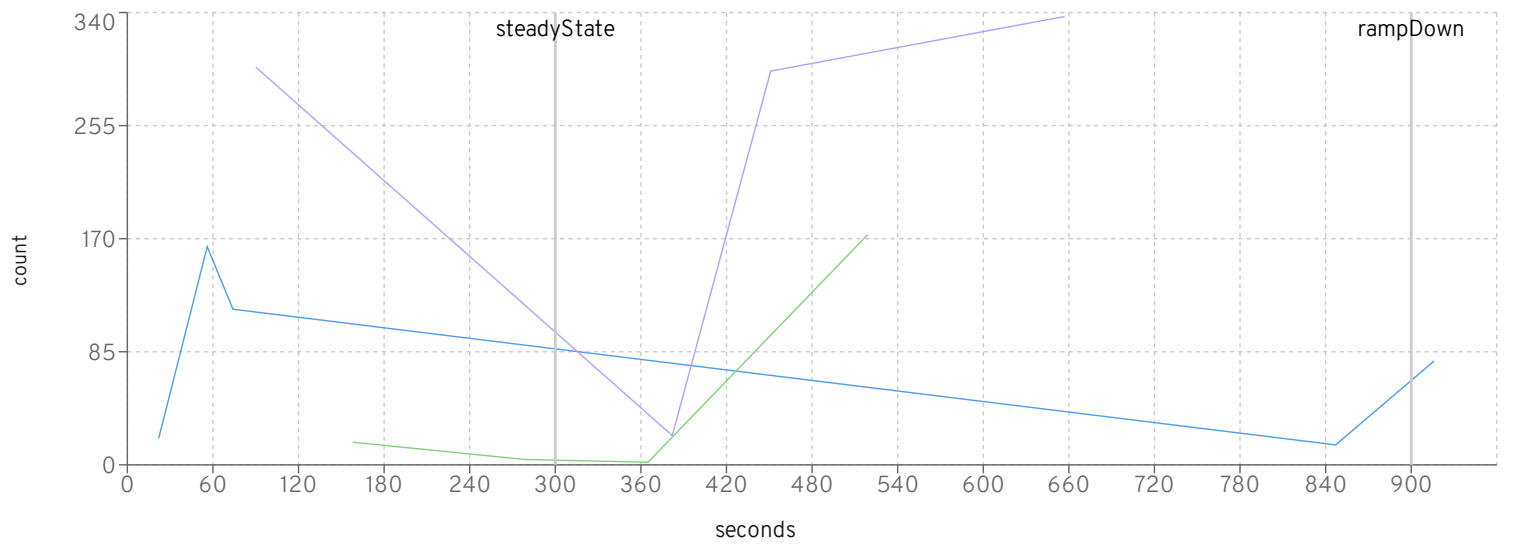

setting	430	429	427
scale	2000	2000	2000
rampUp	300	300	300
steadyState	600	600	600
rampDown	60	60	60
max heap	12g	12g	12g
large pages	✓	✓	✓
jfr	✗	✗	✗

io workers

default threads

default queue

httpWorker threads

httpWorker queue

wsWorker threads

wsWorker queue

■ jboss-eap-xp-1.0.5.GA-CR1_2010_430_2000 ■ jboss-eap-xp-2.0.0-7.3.5-CR1_2010_429_2000 ■ jboss-eap-xp-2.0.0-7.3.6-CR1_2010_427_2000
ejbWorker threads

■ jboss-eap-xp-1.0.5.GA-CR1_2010_430_2000 ■ jboss-eap-xp-2.0.0-7.3.5-CR1_2010_429_2000 ■ jboss-eap-xp-2.0.0-7.3.6-CR1_2010_427_2000
ejbWorker queue