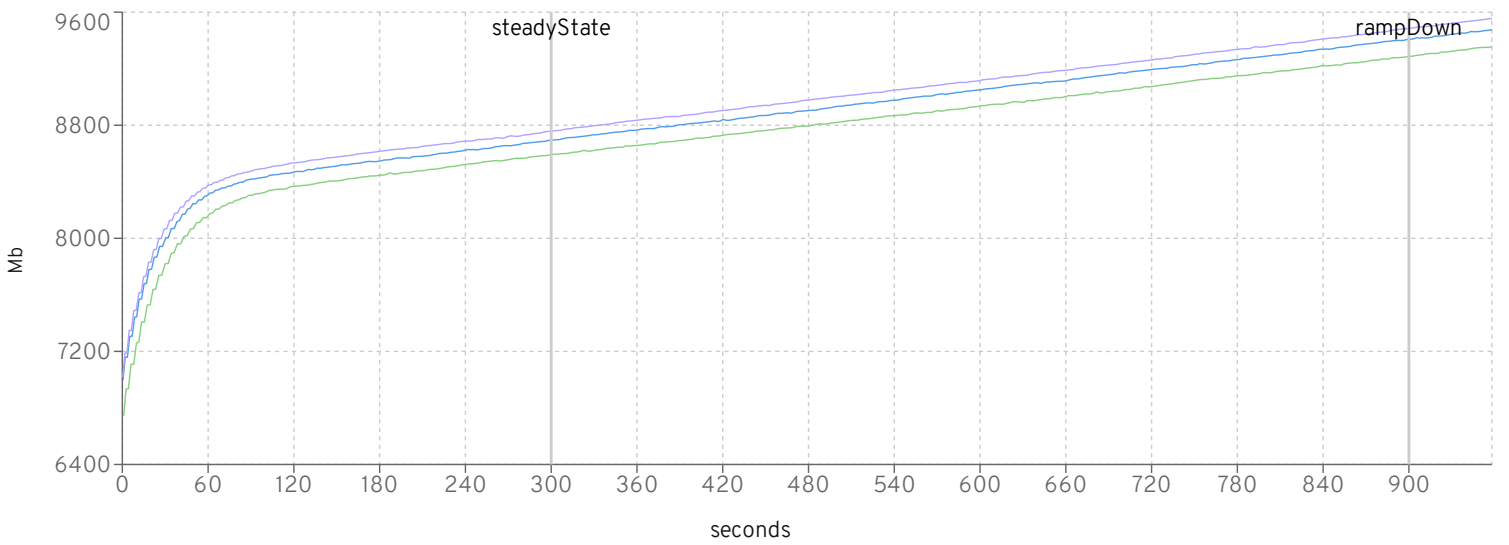

Heap before GC

■ jboss-eap-xp-1.0.5.GA-CR1_2010_430_2000 ■ jboss-eap-xp-2.0.0-7.3.5-CR1_2010_429_2000 ■ jboss-eap-xp-2.0.0-7.3.6-CR1_2010_427_2000