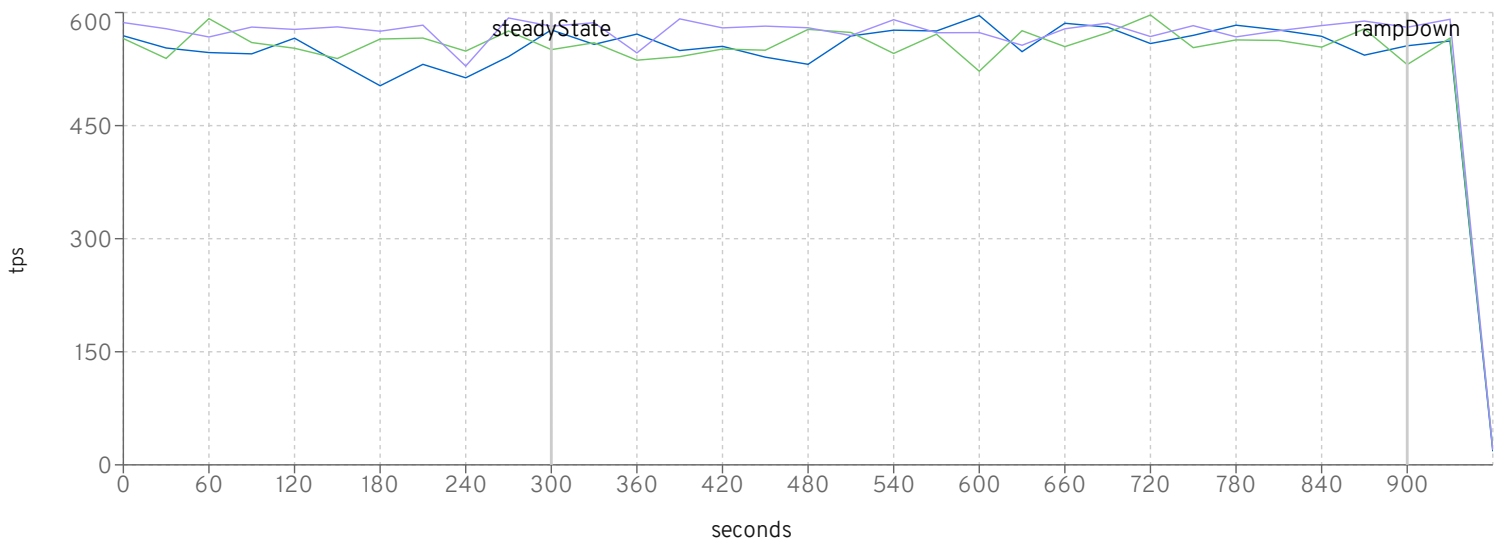

CreateVehicleWS

MfgDriver Response Times Distribution

CreateVehicleEJB

CreateVehicleWS

MfgDriver Throughput

CreateVehicleEJB

■ jboss-eap-xp-1.0.5.GA-CR1_2010_430_2000 ■ jboss-eap-xp-2.0.0-7.3.5-CR1_2010_429_2000 ■ jboss-eap-xp-2.0.0-7.3.6-CR1_2010_427_2000