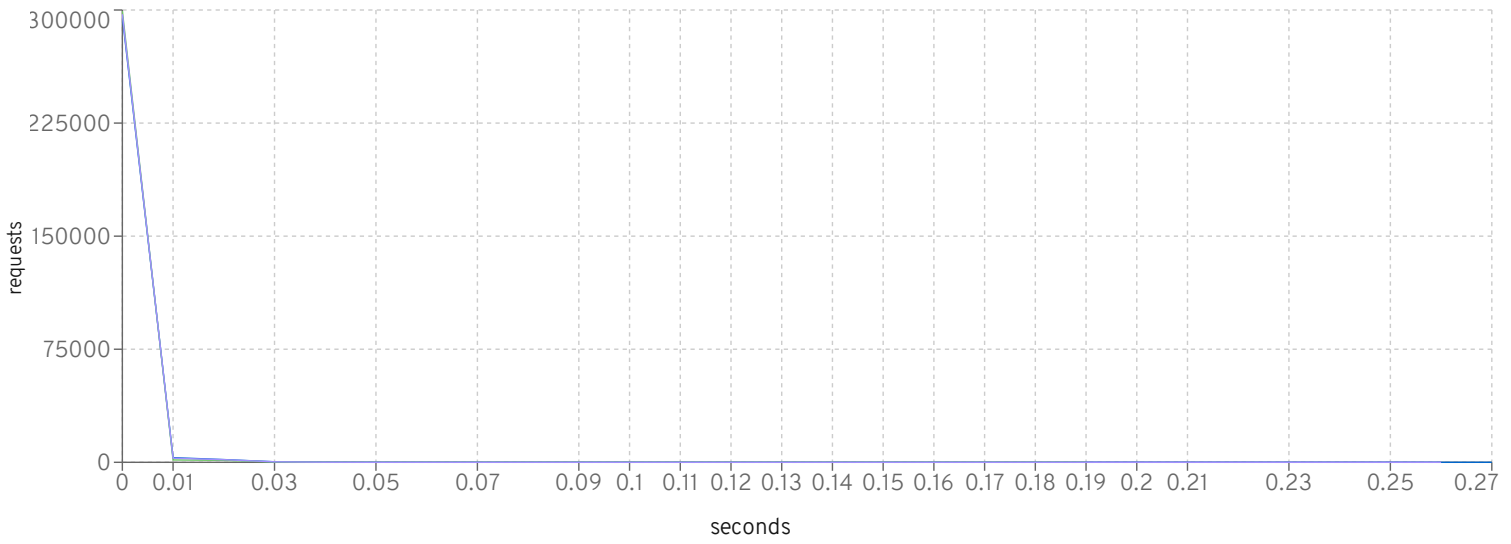

DealerDriver Response Times Distribution

Purchase