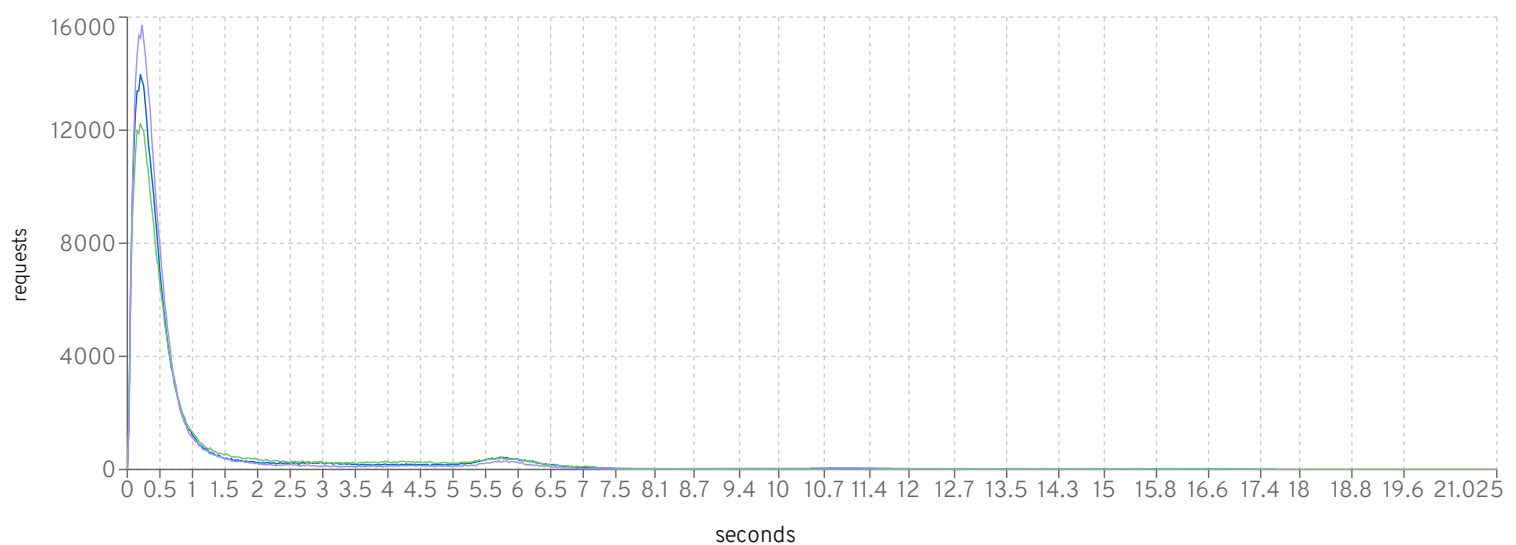

CreateVehicleWS

MfgDriver Response Times Distribution

CreateVehicleEJB

CreateVehicleWS

MfgDriver Throughput

CreateVehicleEJB

■ jboss-eap-xp-1.0.5.GA-CR1_2010_430_2000 ■ jboss-eap-xp-2.0.0-7.3.5-CR1_2010_429_2000 ■ jboss-eap-xp-2.0.0-7.3.6-CR1_2010_427_2000