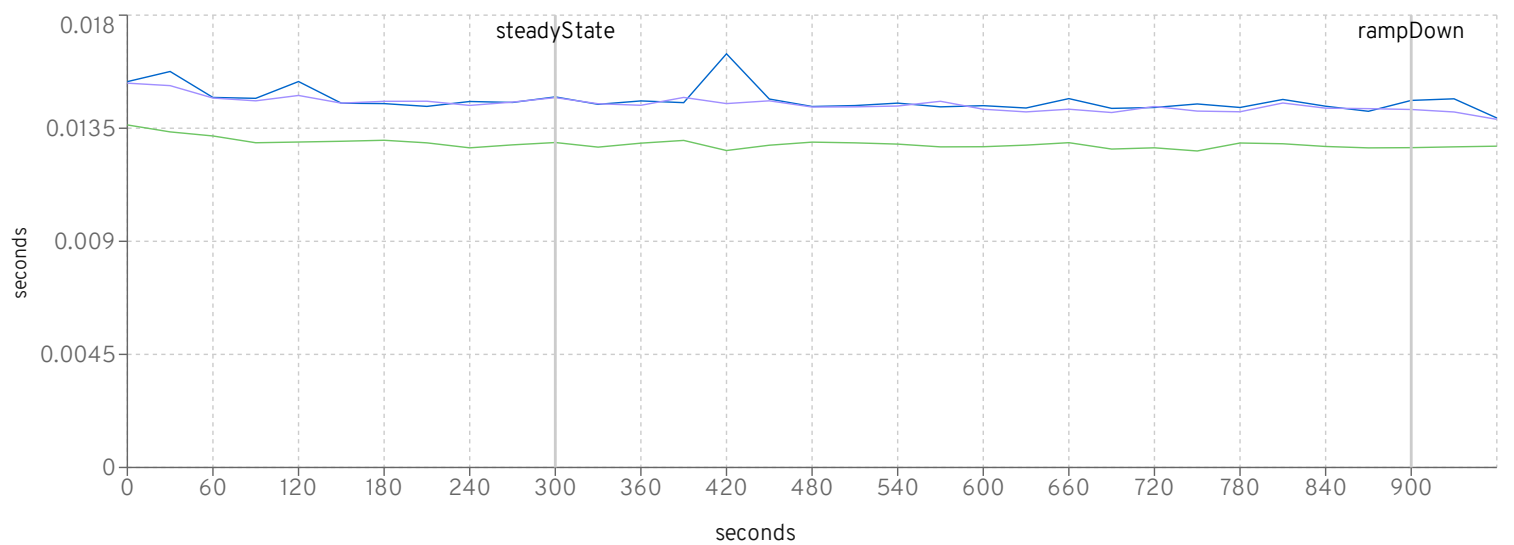

Heap after GC

■ jboss-eap-xp-1.0.5.GA-CR1_2010_430_2000 ■ jboss-eap-xp-2.0.0-7.3.5-CR1_2010_429_2000 ■ jboss-eap-xp-2.0.0-7.3.6-CR1_2010_427_2000

Heap freed in GC

MfgDriver Response Times (seconds)

CreateVehicleEJB