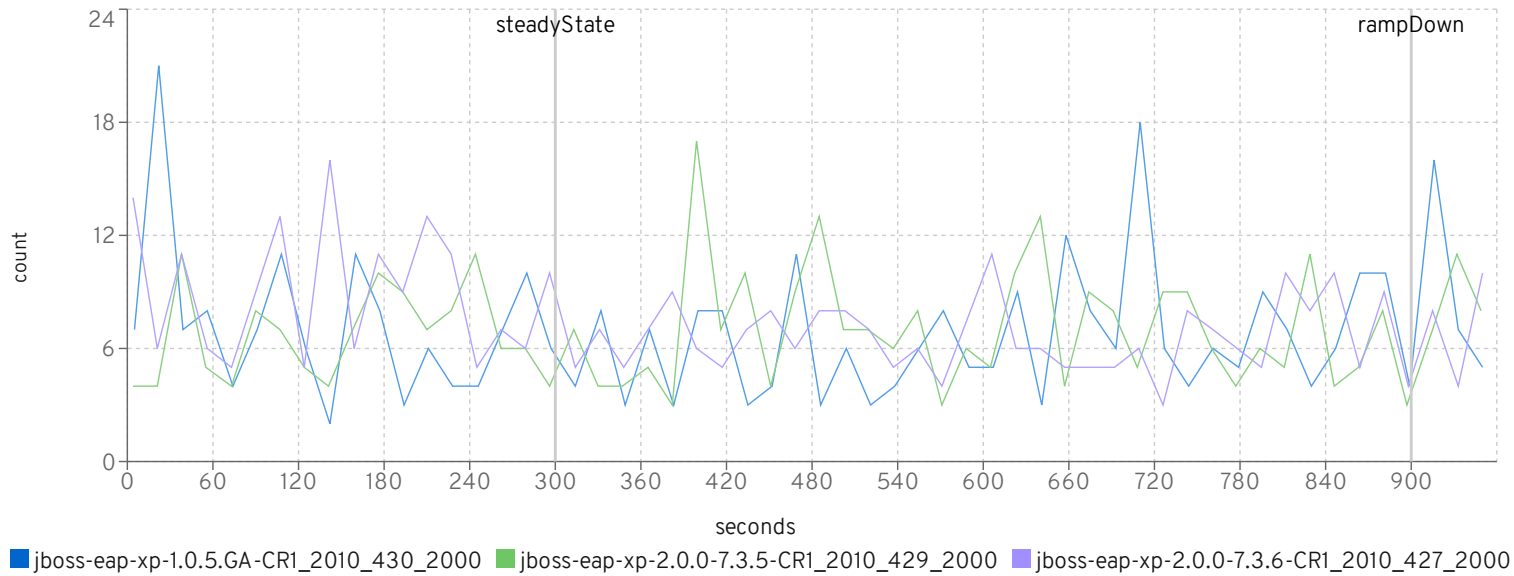

setting	430	429	427
scale	2000	2000	2000
rampUp	300	300	300
steadyState	600	600	600
rampDown	60	60	60
max heap	12g	12g	12g
large pages	✓	✓	✓
jfr	✗	✗	✗

io workers

default threads

default queue

httpWorker threads