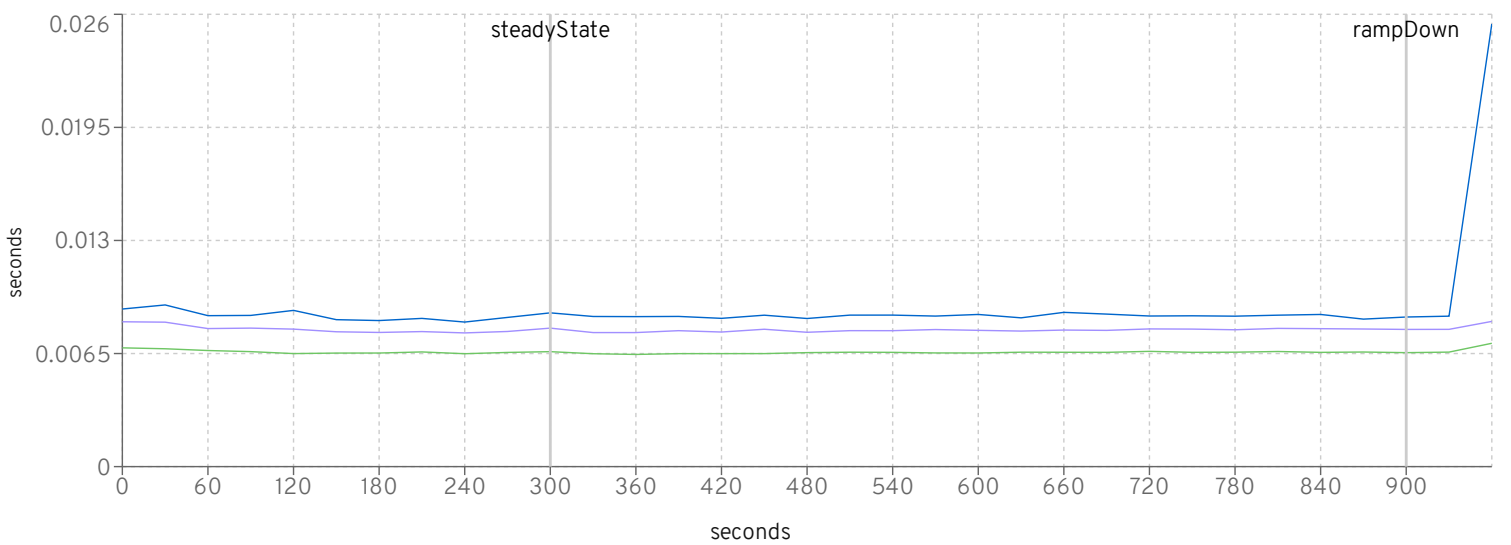

DealerDriver Response Times (seconds)

Purchase

Manage

Browse