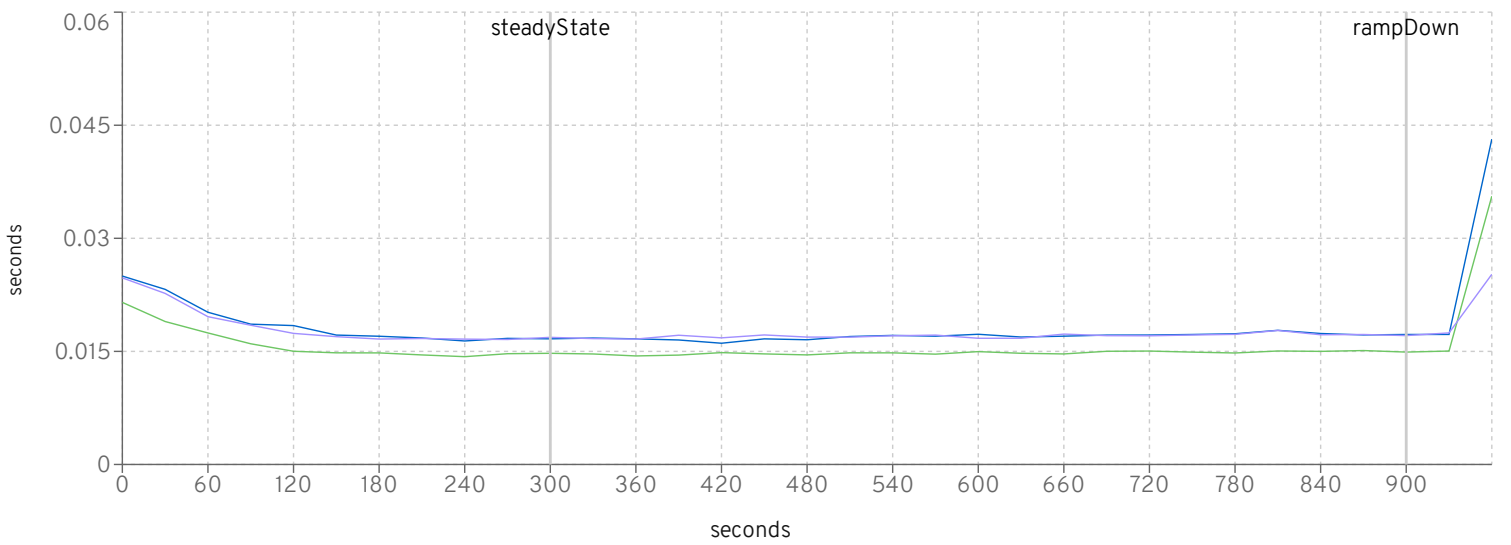

DealerDriver Response Times (seconds)

Purchase

Manage

Browse