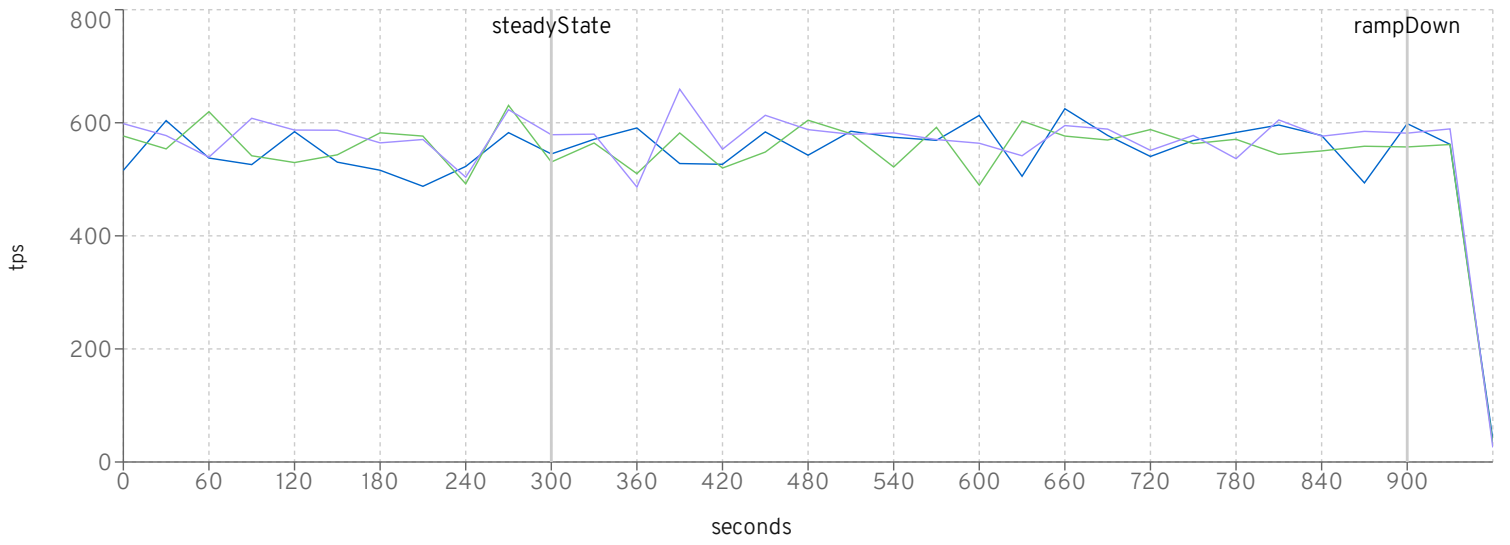

CreateVehicleWS

■ jboss-eap-xp-1.0.5.GA-CR1_2010_430_2000 ■ jboss-eap-xp-2.0.0-7.3.5-CR1_2010_429_2000 ■ jboss-eap-xp-2.0.0-7.3.6-CR1_2010_427_2000