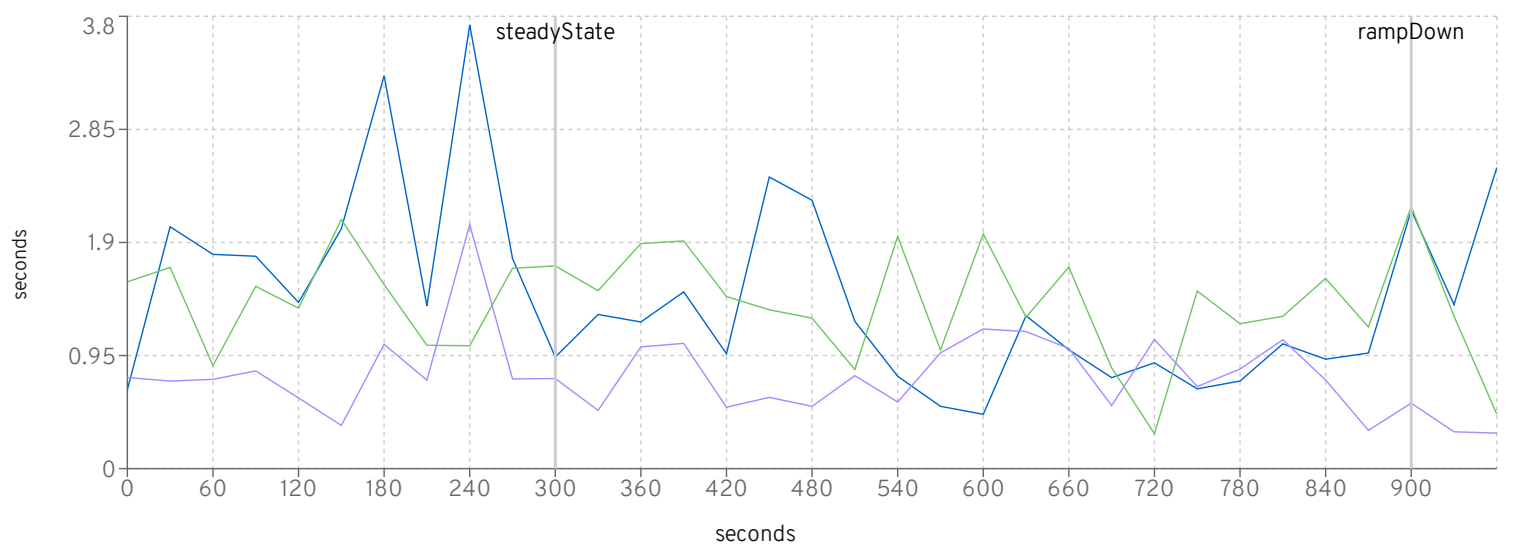

CreateVehicleWS