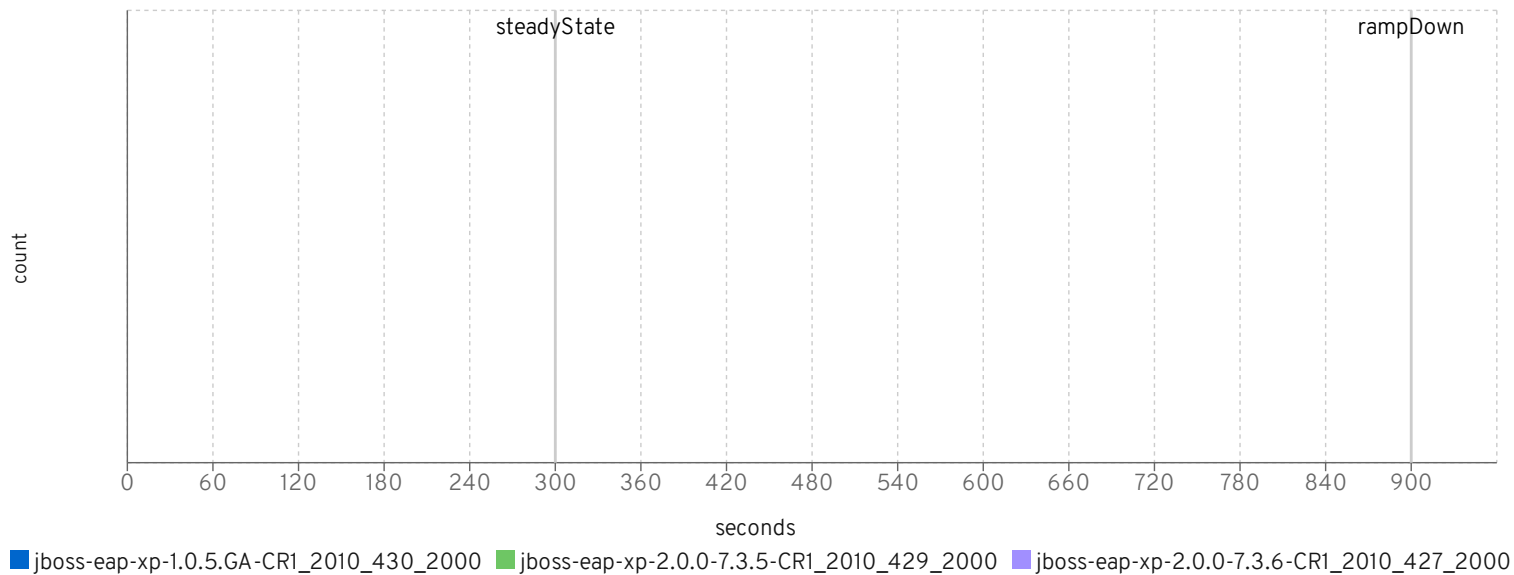

setting	430	429	427
scale	2000	2000	2000
rampUp	300	300	300
steadyState	600	600	600
rampDown	60	60	60
max heap	12g	12g	12g
large pages	✓	✓	✓
jfr	✗	✗	✗

io workers

default threads

default queue

httpWorker threads