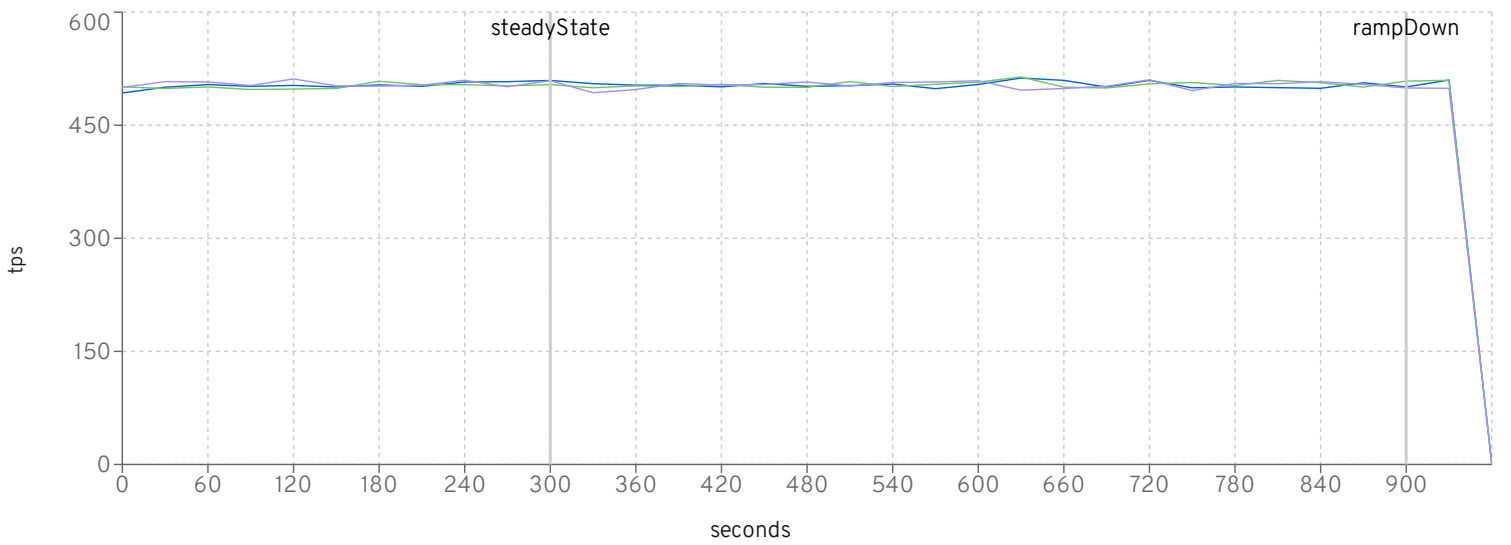

Manage

■ jboss-eap-xp-1.0.5.GA-CR1_2010_430_2000 ■ jboss-eap-xp-2.0.0-7.3.5-CR1_2010_429_2000 ■ jboss-eap-xp-2.0.0-7.3.6-CR1_2010_427_2000