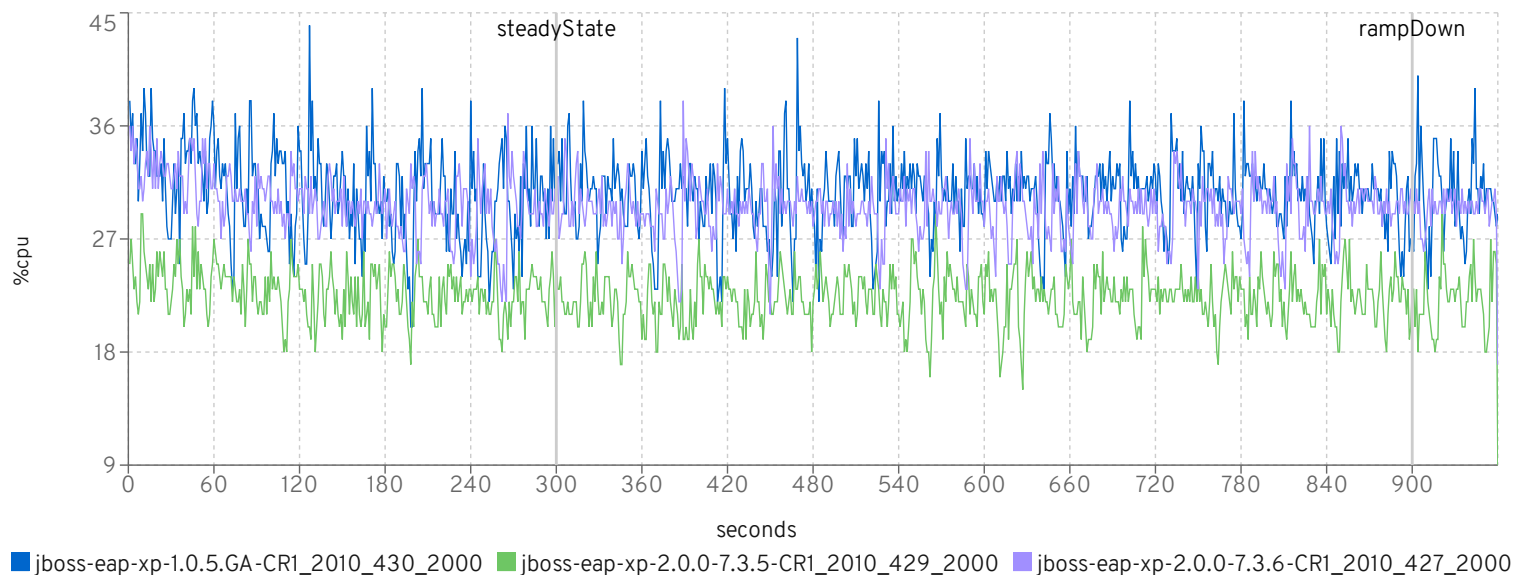

SPECjEnterprise2010

Run Info

name	passed	EjOPS	duration	cpu	gc reasons	pause seconds
jboss-eap-xp-1.0.5.GA-CR1_2010_430_2000	false	3141.19	00:16:04	30.664	Allocation Failure 458	7.013
jboss-eap-xp-2.0.0-7.3.5-CR1_2010_429_2000	false	3130.705	00:16:01	22.438	Allocation Failure 402	6.315
jboss-eap-xp-2.0.0-7.3.6-CR1_2010_427_2000	false	3165.15	00:16:01	29.629	Allocation Failure 462	6.993

server cpu