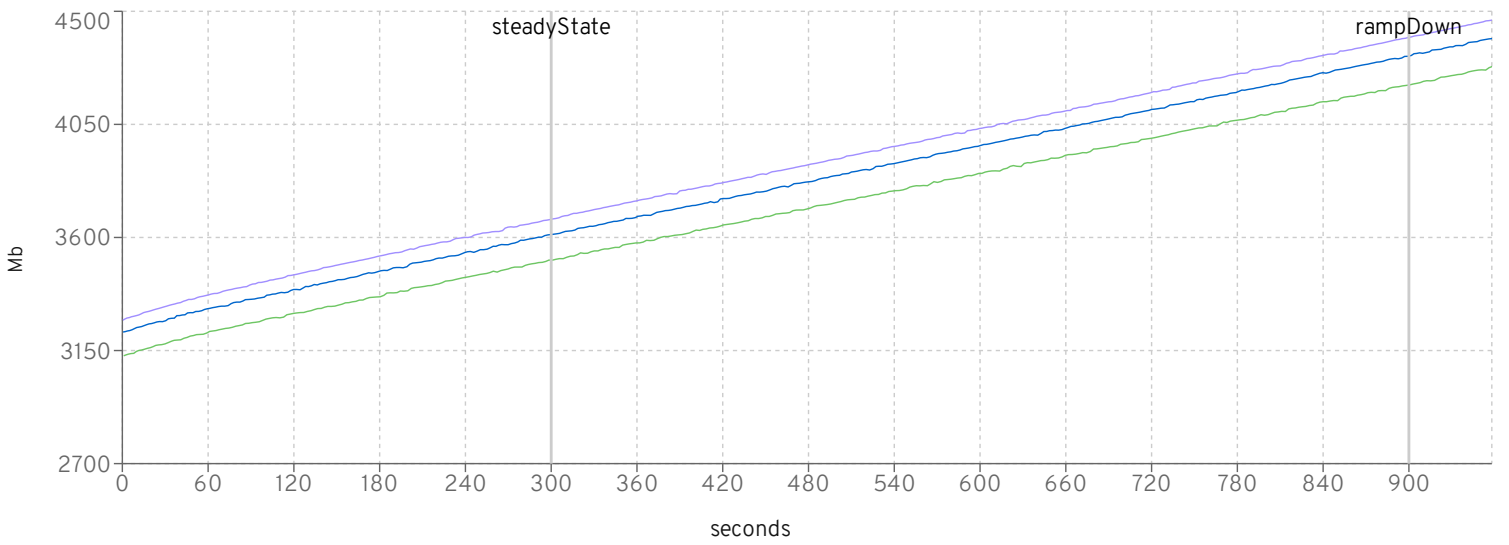

Heap after GC

■ jboss-eap-xp-1.0.5.GA-CR1_2010_430_2000 ■ jboss-eap-xp-2.0.0-7.3.5-CR1_2010_429_2000 ■ jboss-eap-xp-2.0.0-7.3.6-CR1_2010_427_2000