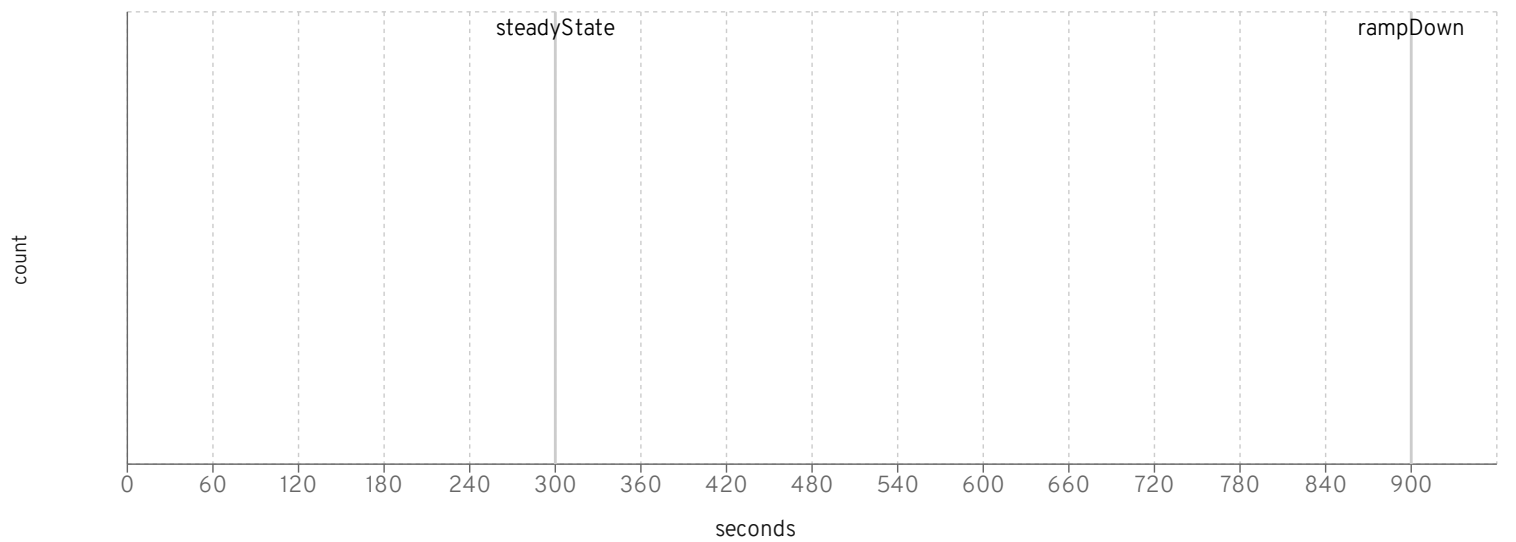

setting	430	429	427
scale	2000	2000	2000
rampUp	300	300	300
steadyState	600	600	600
rampDown	60	60	60
max heap	12g	12g	12g
large pages	✓	✓	✓
jfr	✗	✗	✗

io workers

default threads

default queue

httpWorker threads

httpWorker queue

wsWorker threads

wsWorker queue

■ jboss-eap-xp-1.0.5.GA-CR1_2010_430_2000 ■ jboss-eap-xp-2.0.0-7.3.5-CR1_2010_429_2000 ■ jboss-eap-xp-2.0.0-7.3.6-CR1_2010_427_2000
ejbWorker threads

■ jboss-eap-xp-1.0.5.GA-CR1_2010_430_2000 ■ jboss-eap-xp-2.0.0-7.3.5-CR1_2010_429_2000 ■ jboss-eap-xp-2.0.0-7.3.6-CR1_2010_427_2000
ejbWorker queue