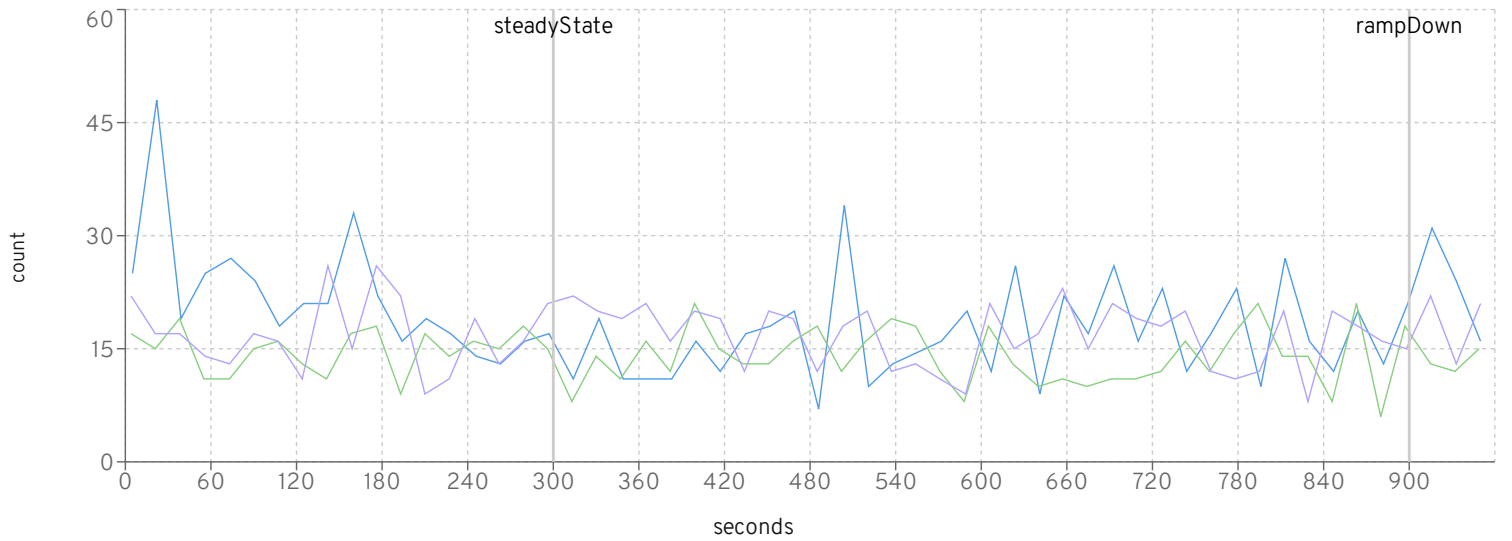

setting	430	429	427
scale	2000	2000	2000
rampUp	300	300	300
steadyState	600	600	600
rampDown	60	60	60
max heap	12g	12g	12g
large pages	✓	✓	✓
jfr	✗	✗	✗

io workers

default threads

default queue

httpWorker threads

httpWorker queue

wsWorker threads

wsWorker queue

■ jboss-eap-xp-1.0.5.GA-CR1_2010_430_2000 ■ jboss-eap-xp-2.0.0-7.3.5-CR1_2010_429_2000 ■ jboss-eap-xp-2.0.0-7.3.6-CR1_2010_427_2000
ejbWorker threads

■ jboss-eap-xp-1.0.5.GA-CR1_2010_430_2000 ■ jboss-eap-xp-2.0.0-7.3.5-CR1_2010_429_2000 ■ jboss-eap-xp-2.0.0-7.3.6-CR1_2010_427_2000
ejbWorker queue