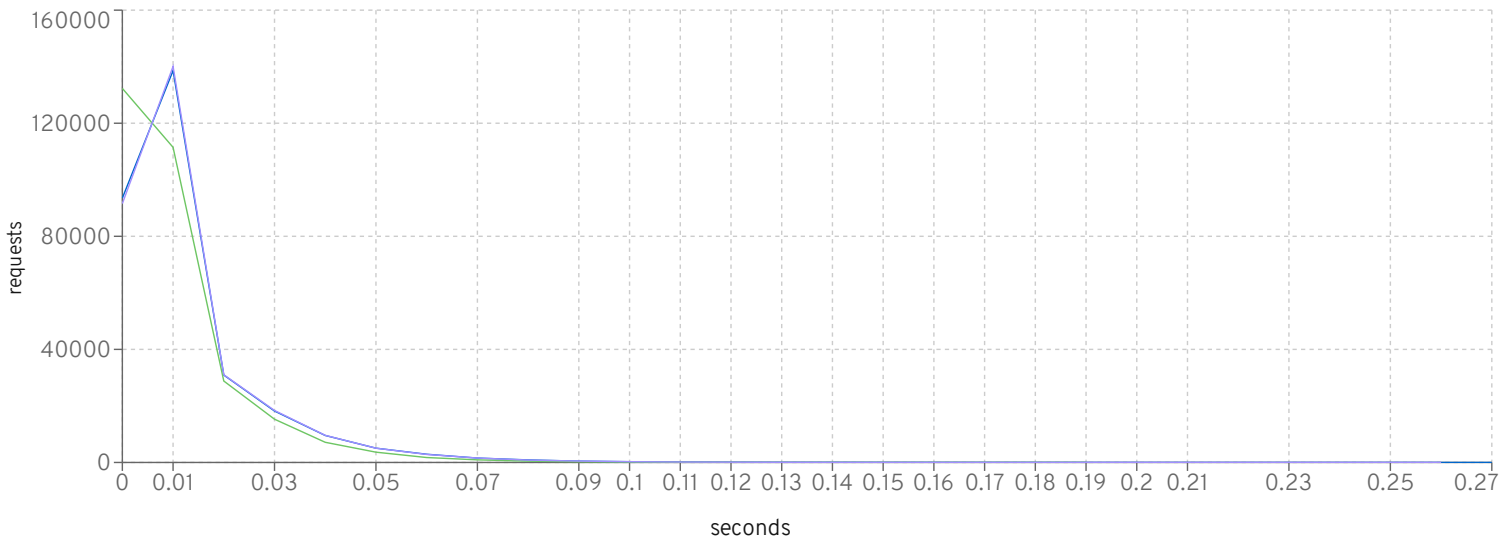

DealerDriver Response Times Distribution

Purchase

Manage

Browse