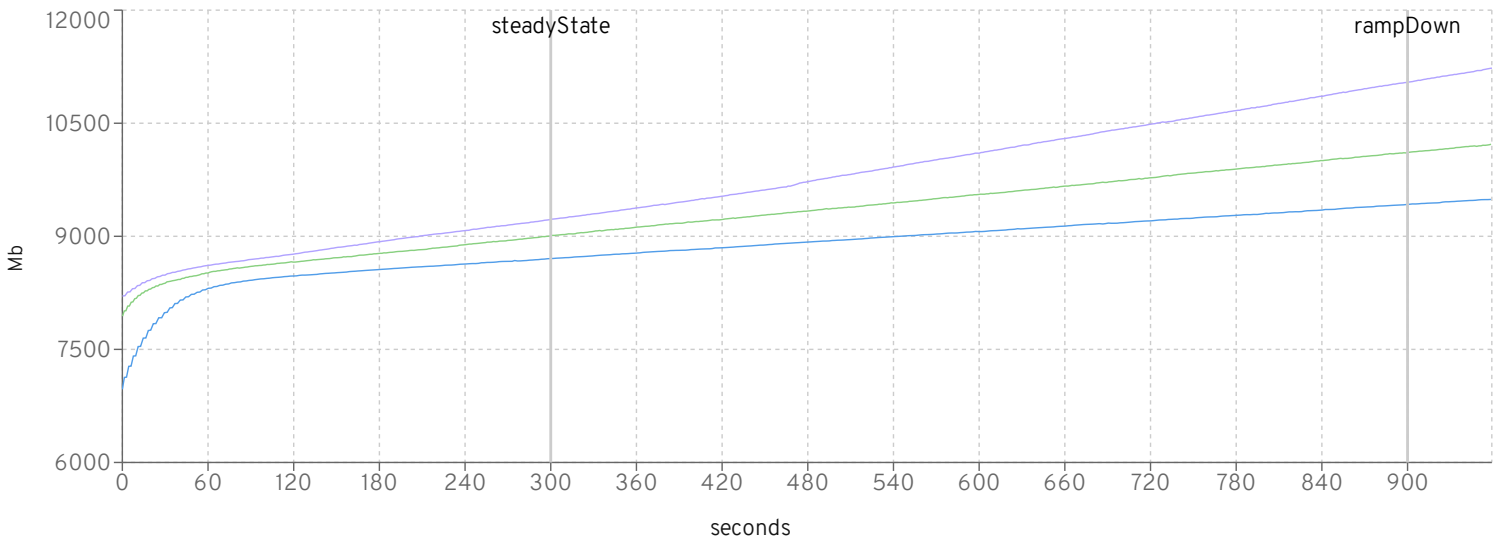

Heap before GC