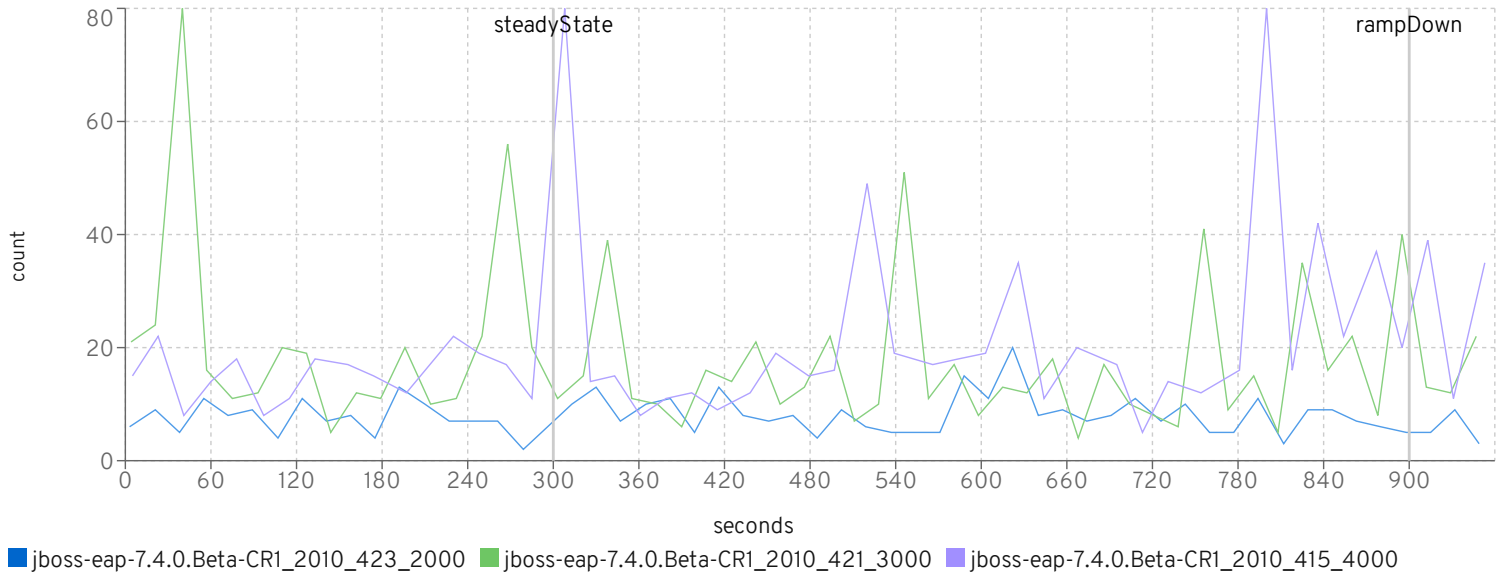

Purchase

Manage

Browse

setting	423	421	415
scale	2000	3000	4000
rampUp	300	300	300
steadyState	600	600	600
rampDown	60	60	60

setting	423	421	415
max heap	12g	12g	12g
large pages	✓	✓	✓
jfr	✗	✗	✗

io workers

default threads