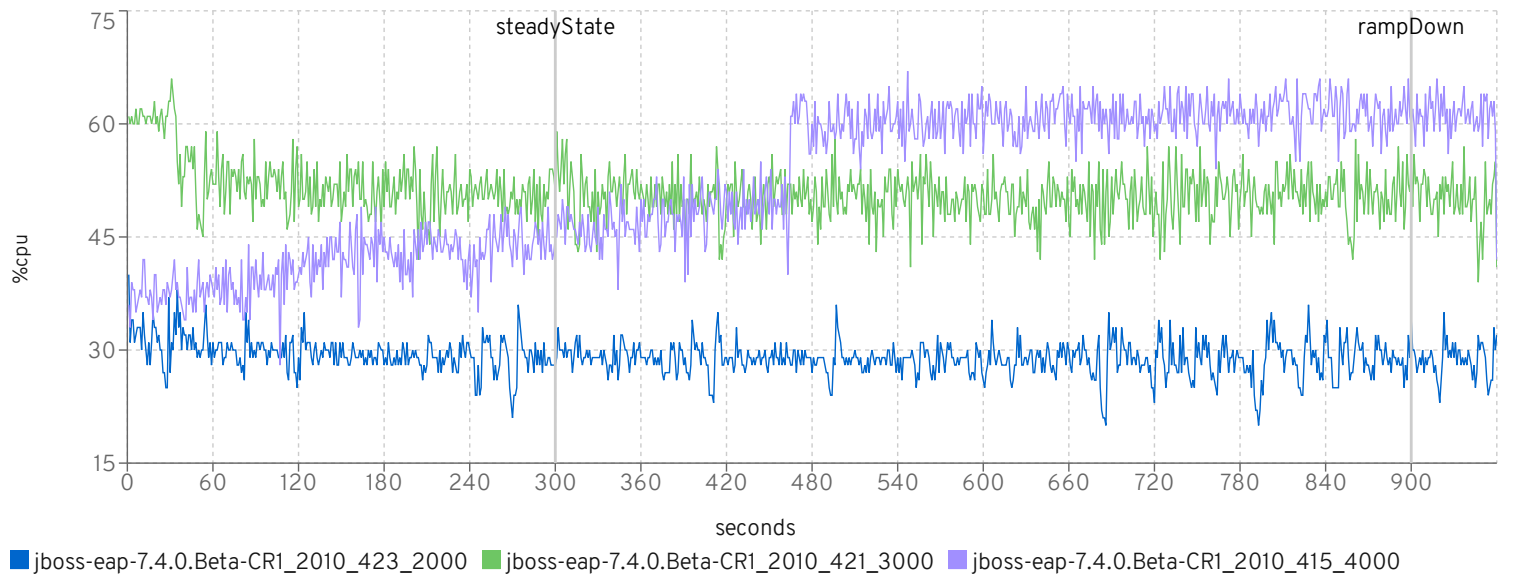

SPECjEnterprise2010

Run Info

name	passed	EjOPS	duration	cpu	gc reasons	pause seconds
jboss-eap-7.4.0.Beta-CR1_2010_423_2000	false	3163.9	00:16:04	29.012	Allocation Failure 462	7.091
jboss-eap-7.4.0.Beta-CR1_2010_421_3000	false	4660.375	00:16:07	50.961	Allocation Failure 681	11.062
jboss-eap-7.4.0.Beta-CR1_2010_415_4000	false	4721.718	00:16:06	52.456	Allocation Failure 652	11.178

server cpu