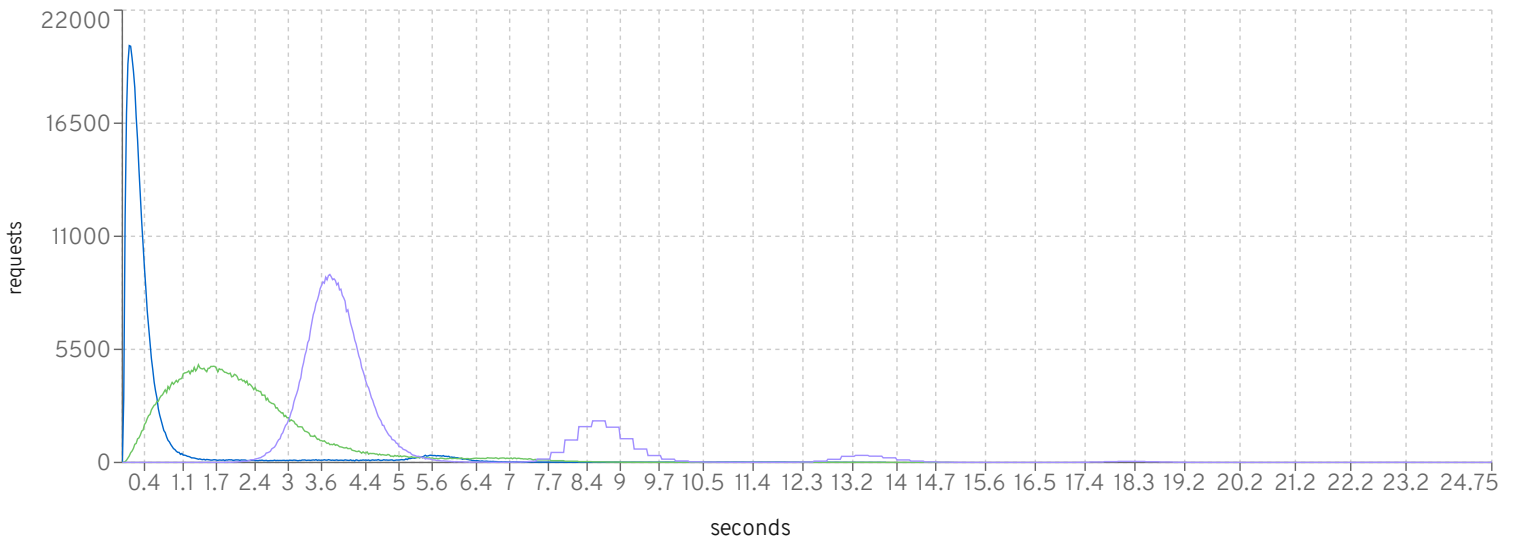

CreateVehicleWS

■ jboss-eap-7.4.0.Beta-CR1_2010_423_2000 ■ jboss-eap-7.4.0.Beta-CR1_2010_421_3000 ■ jboss-eap-7.4.0.Beta-CR1_2010_415_4000

MfgDriver Throughput