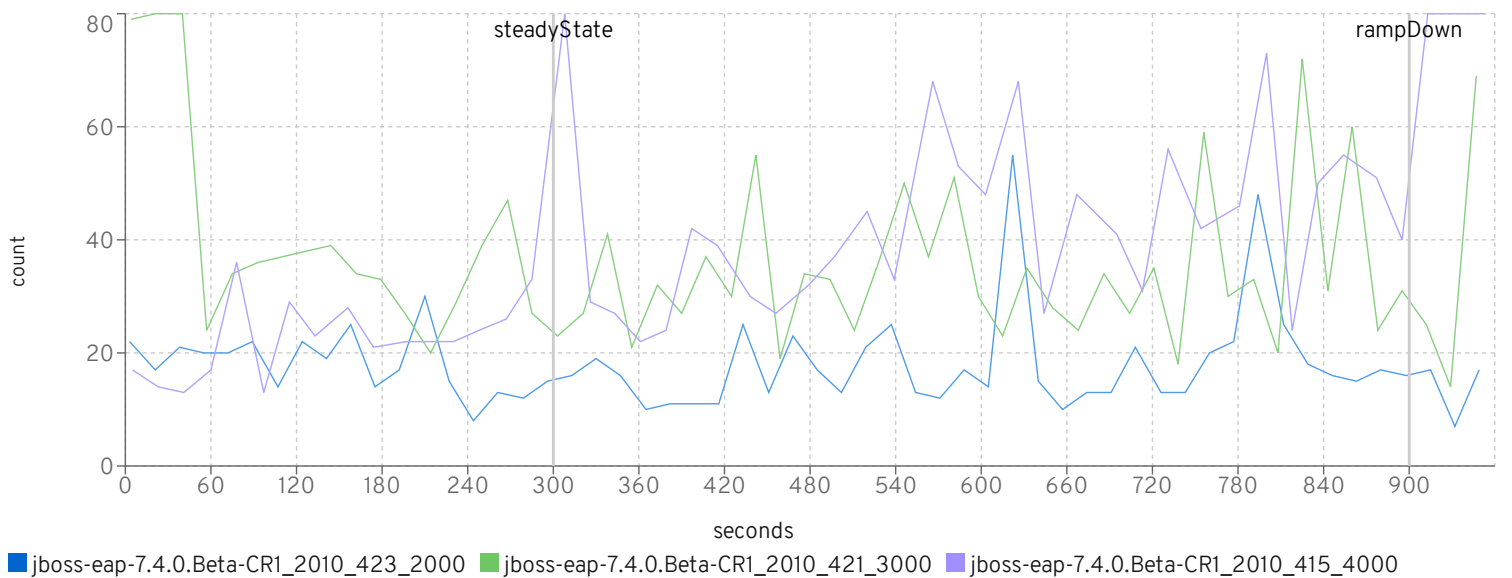

Purchase

Manage

Browse

setting	423	421	415
scale	2000	3000	4000
rampUp	300	300	300
steadyState	600	600	600
rampDown	60	60	60

setting	423	421	415
max heap	12g	12g	12g
large pages	✓	✓	✓
jfr	✗	✗	✗

io workers

default threads

default queue

httpWorker threads

httpWorker queue

■ jboss-eap-7.4.0.Beta-CR1_2010_423_2000 ■ jboss-eap-7.4.0.Beta-CR1_2010_421_3000 ■ jboss-eap-7.4.0.Beta-CR1_2010_415_4000

wsWorker threads

■ jboss-eap-7.4.0.Beta-CR1_2010_423_2000 ■ jboss-eap-7.4.0.Beta-CR1_2010_421_3000 ■ jboss-eap-7.4.0.Beta-CR1_2010_415_4000