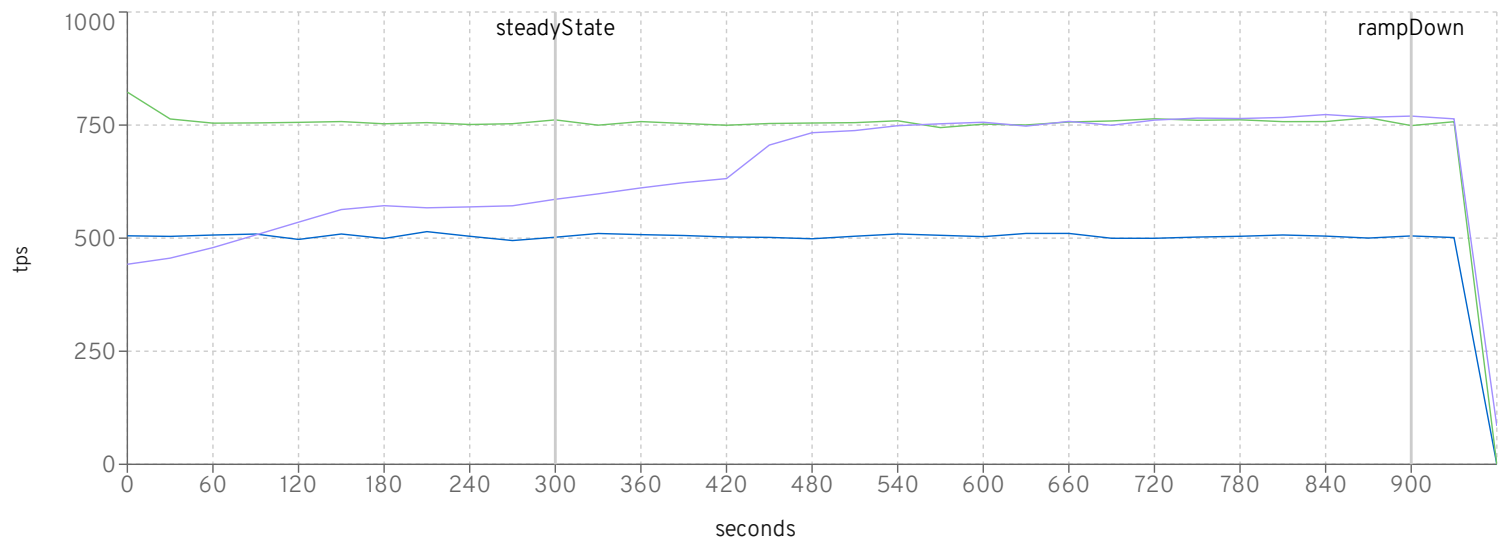

Purchase

Manage

Browse

setting	423	421	415
scale	2000	3000	4000
rampUp	300	300	300
steadyState	600	600	600
rampDown	60	60	60

setting	423	421	415
max heap	12g	12g	12g
large pages	✓	✓	✓
jfr	✗	✗	✗

io workers

default threads