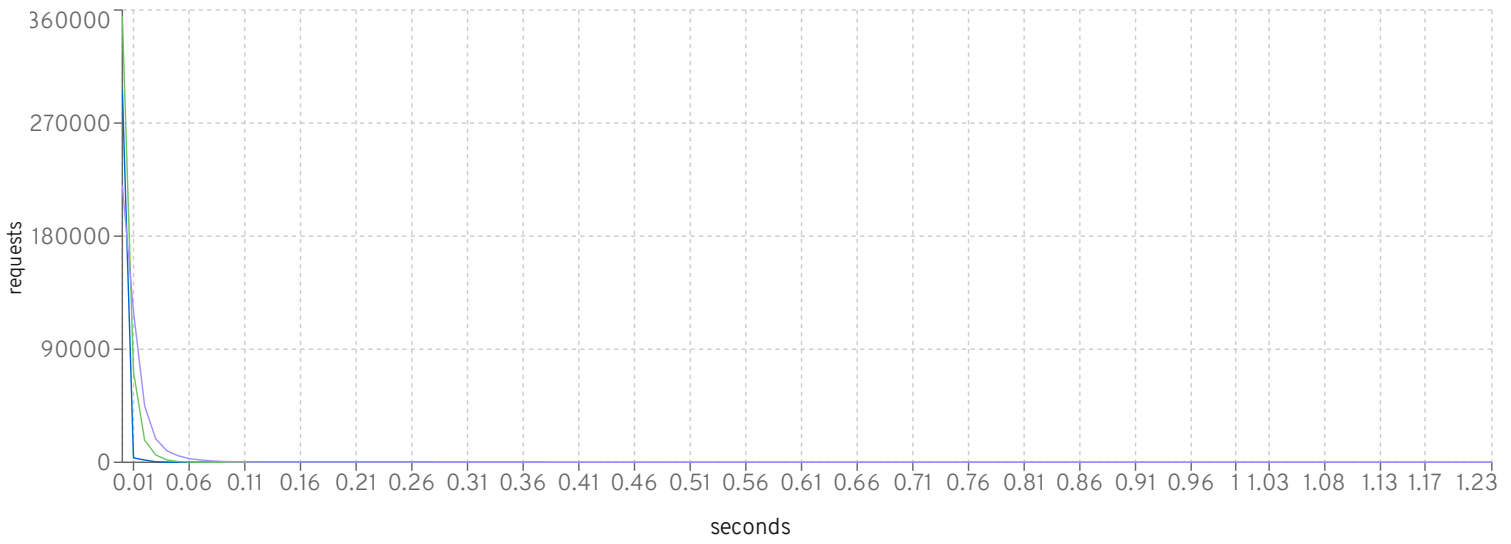

DealerDriver Response Times Distribution

Purchase