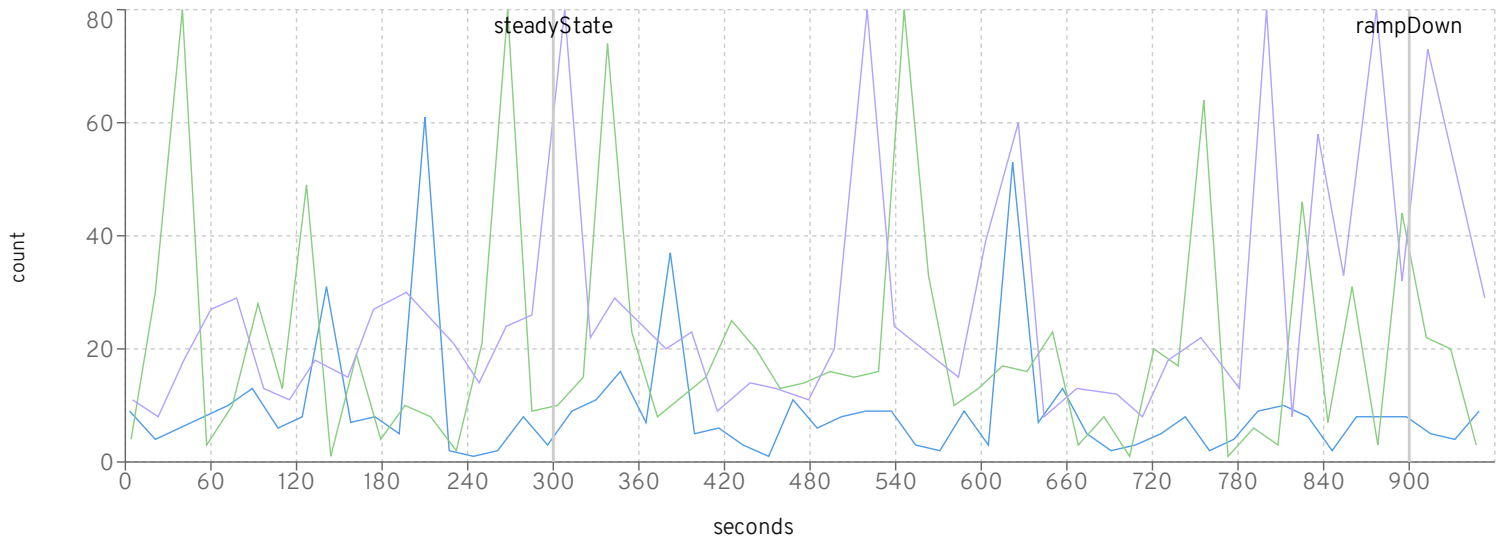

Purchase

Manage

Browse

setting	423	421	415
scale	2000	3000	4000
rampUp	300	300	300
steadyState	600	600	600
rampDown	60	60	60

setting	423	421	415
max heap	12g	12g	12g
large pages	✓	✓	✓
jfr	✗	✗	✗

io workers

default threads

default queue

httpWorker threads

httpWorker queue

■ jboss-eap-7.4.0.Beta-CR1_2010_423_2000 ■ jboss-eap-7.4.0.Beta-CR1_2010_421_3000 ■ jboss-eap-7.4.0.Beta-CR1_2010_415_4000

wsWorker threads

■ jboss-eap-7.4.0.Beta-CR1_2010_423_2000 ■ jboss-eap-7.4.0.Beta-CR1_2010_421_3000 ■ jboss-eap-7.4.0.Beta-CR1_2010_415_4000

wsWorker queue

■ jboss-eap-7.4.0.Beta-CR1_2010_423_2000 ■ jboss-eap-7.4.0.Beta-CR1_2010_421_3000 ■ jboss-eap-7.4.0.Beta-CR1_2010_415_4000

ejbWorker threads

■ jboss-eap-7.4.0.Beta-CR1_2010_423_2000 ■ jboss-eap-7.4.0.Beta-CR1_2010_421_3000 ■ jboss-eap-7.4.0.Beta-CR1_2010_415_4000