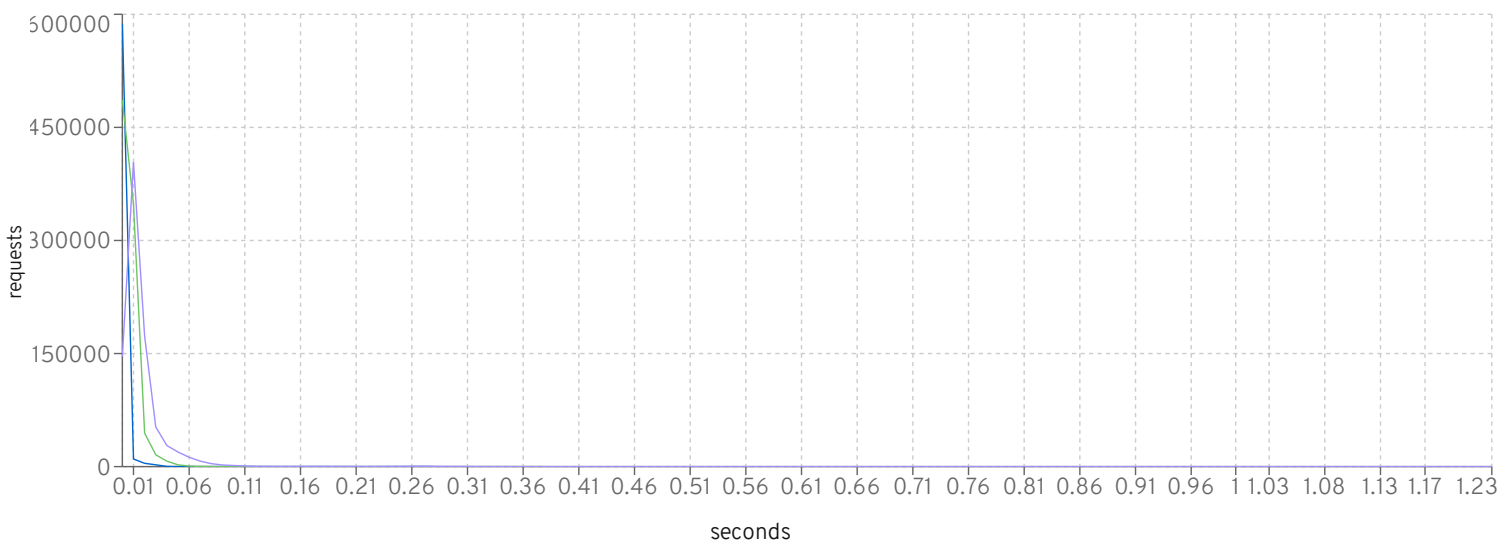

DealerDriver Response Times Distribution

Purchase

Manage

Browse