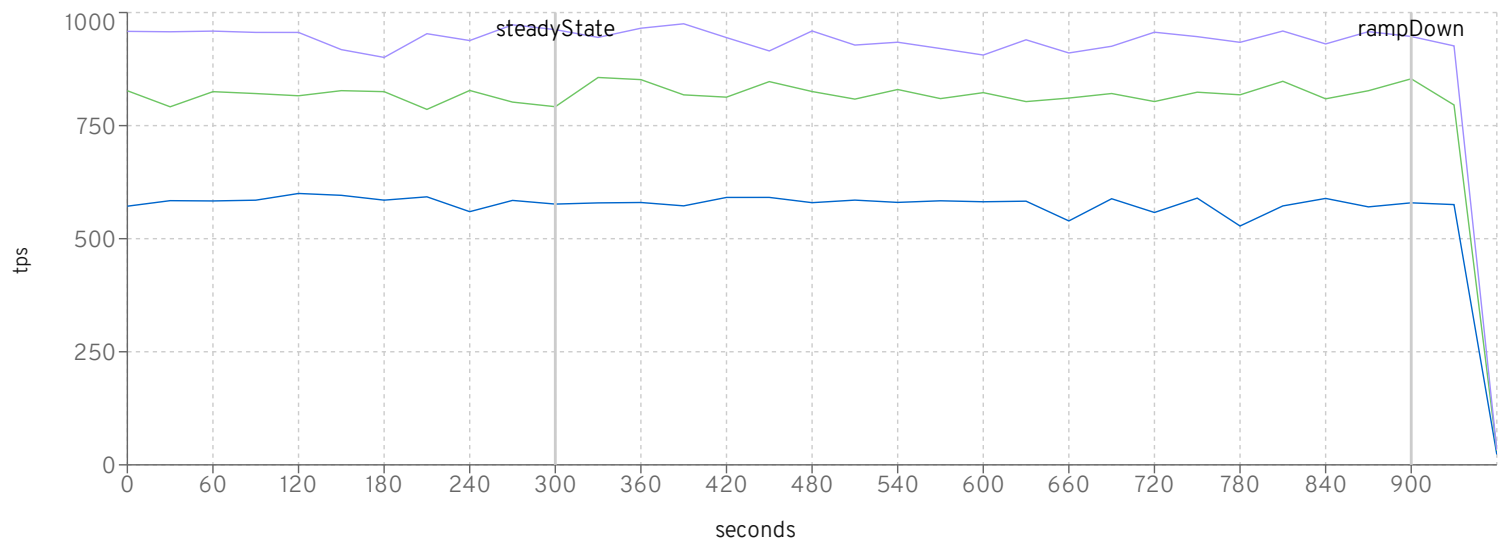

CreateVehicleEJB

■ jboss-eap-7.4.0.Beta-CR1_2010_423_2000 ■ jboss-eap-7.4.0.Beta-CR1_2010_421_3000 ■ jboss-eap-7.4.0.Beta-CR1_2010_415_4000