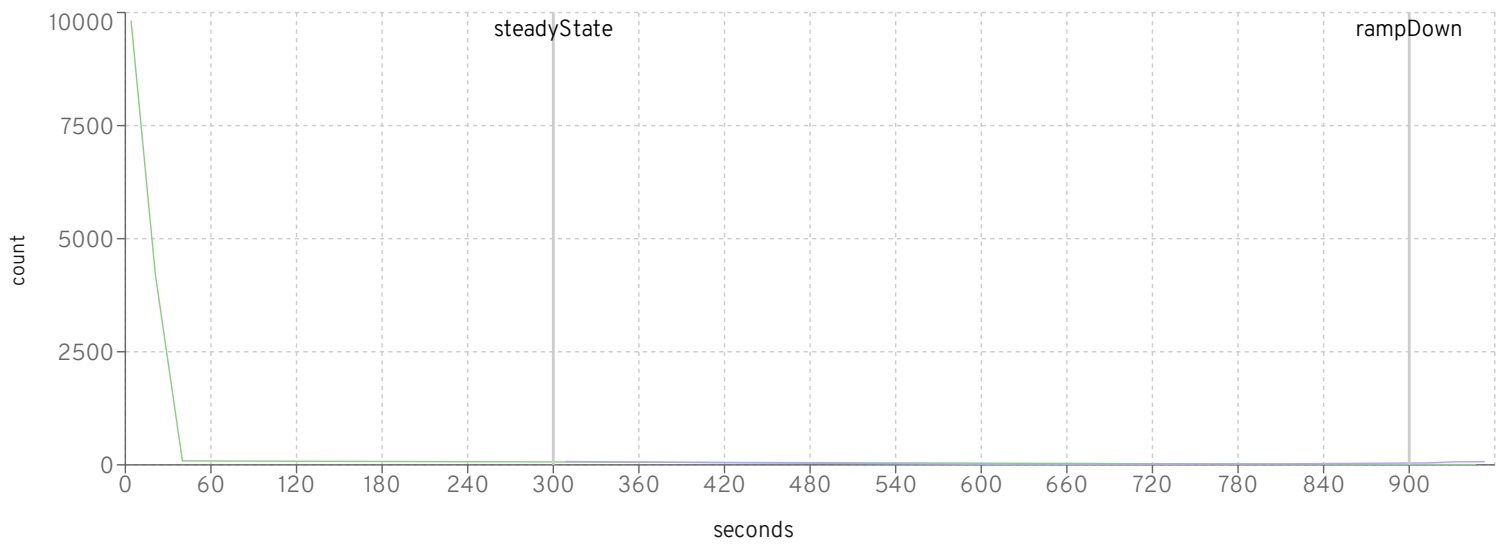

wsWorker threads

■ jboss-eap-7.4.0.Beta-CR1_2010_423_2000 ■ jboss-eap-7.4.0.Beta-CR1_2010_421_3000 ■ jboss-eap-7.4.0.Beta-CR1_2010_415_4000