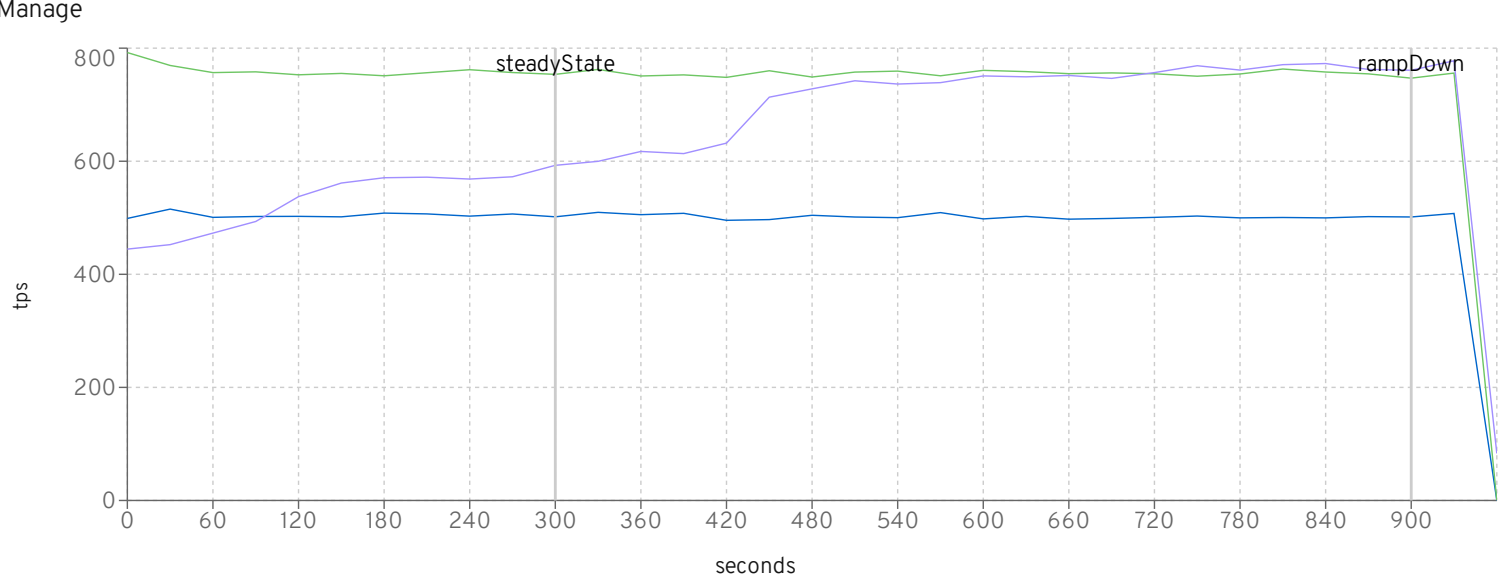

Purchase

Manage

Browse

setting	423	421	415
scale	2000	3000	4000
rampUp	300	300	300
steadyState	600	600	600
rampDown	60	60	60

setting	423	421	415
max heap	12g	12g	12g
large pages	✓	✓	✓
jfr	✗	✗	✗

io workers

default threads