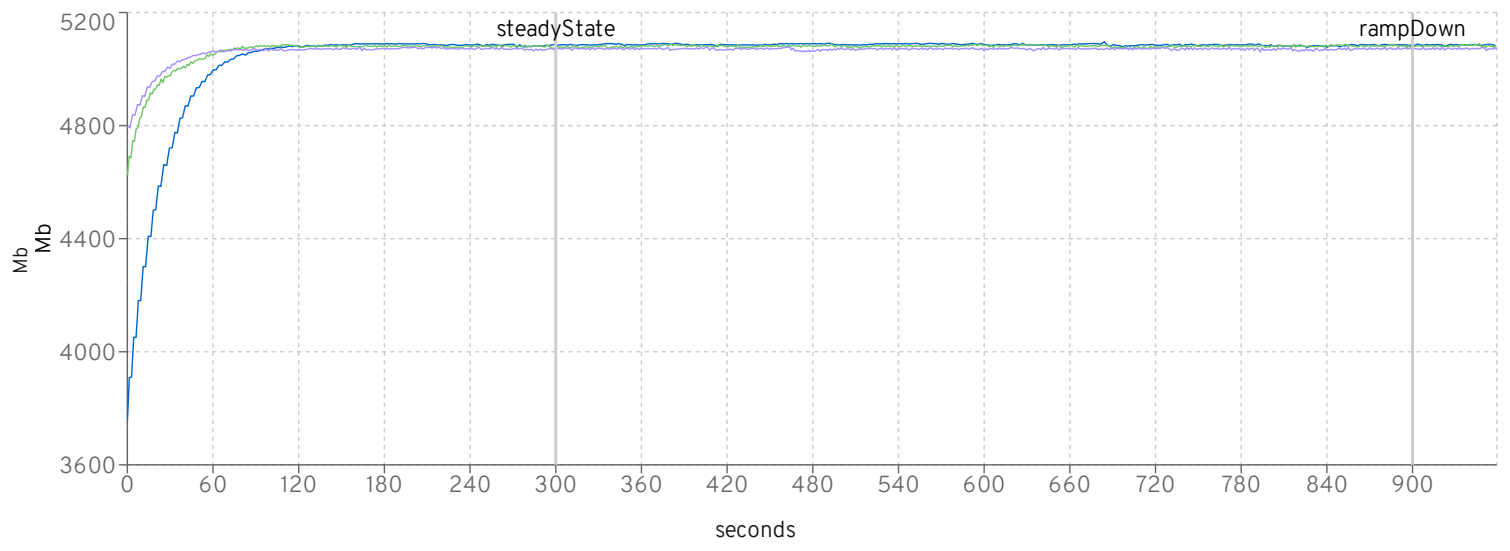

Heap freed in GC