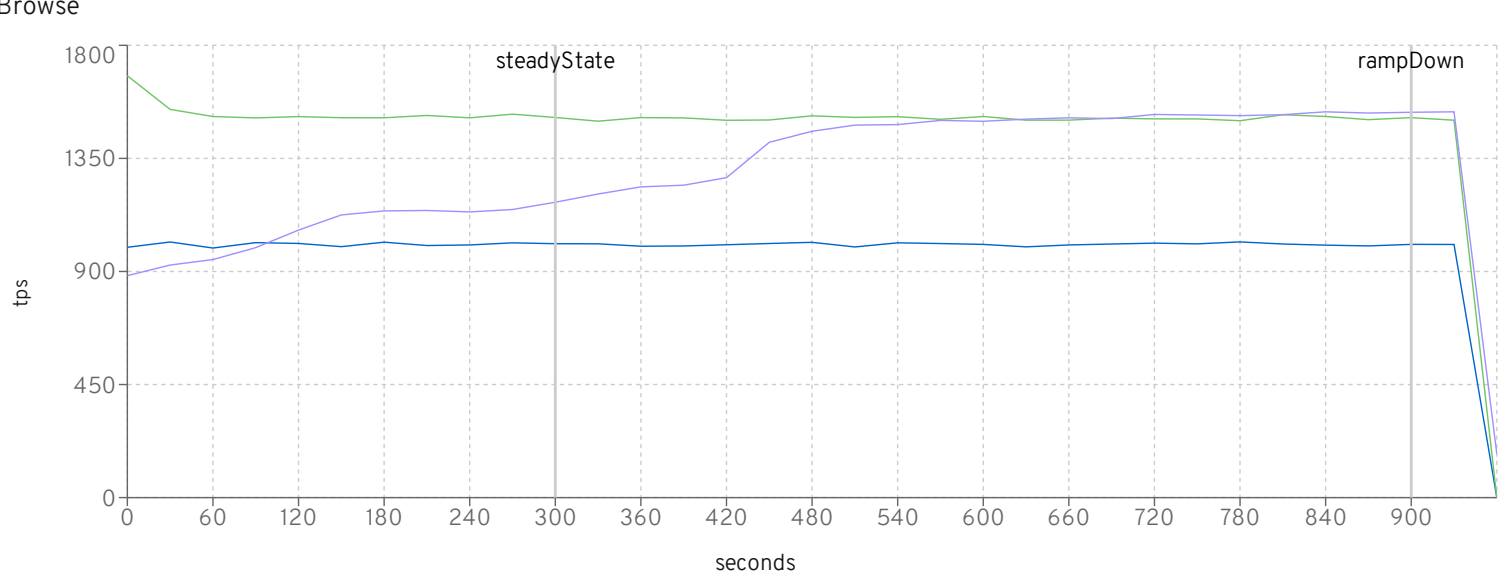

Purchase

Manage

Browse

setting	423	421	415
scale	2000	3000	4000
rampUp	300	300	300
steadyState	600	600	600
rampDown	60	60	60

setting	423	421	415
max heap	12g	12g	12g
large pages	✓	✓	✓
jfr	✗	✗	✗

io workers

default threads