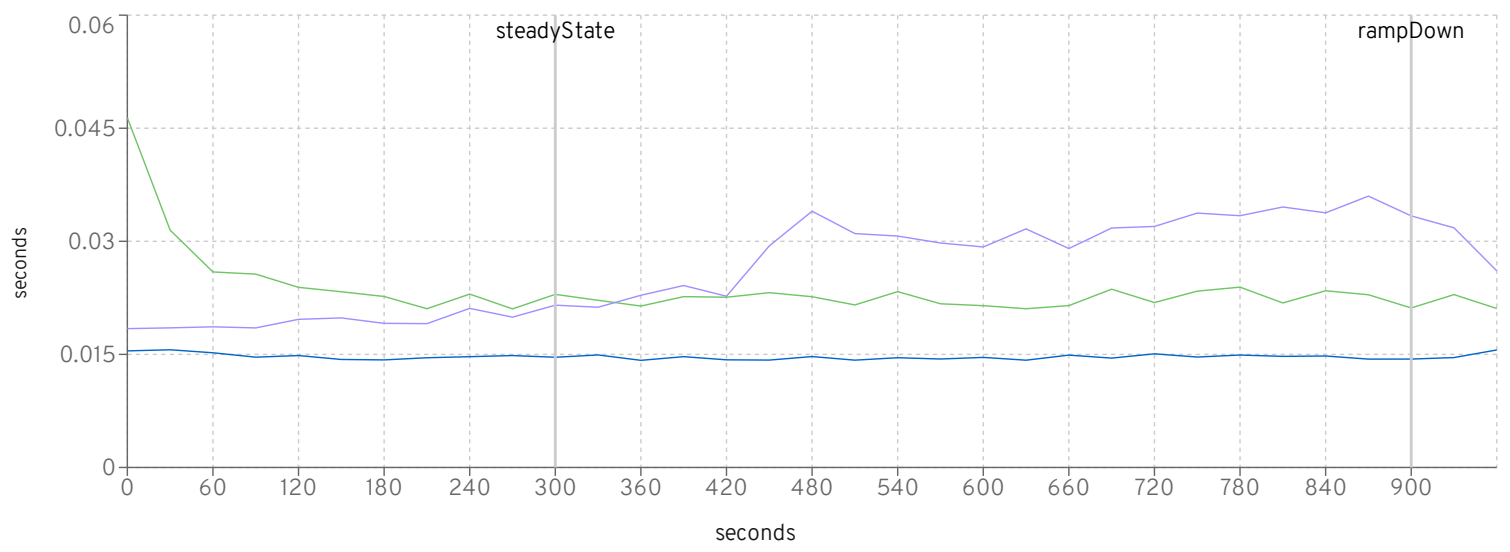

cycle times

	Purchase				Manage				Browse			
	target	avg	min	max	target	avg	min	max	target	avg	min	max
jboss-eap-7.4.0.Beta-CR1_2010_423_2000	9.779	9.778	0.003	50.01	9.758	9.757	0.005	50.002	9.776	9.775	0.006	50.015
jboss-eap-7.4.0.Beta-CR1_2010_421_3000	9.77	9.769	0.003	50.026	9.779	9.779	0.006	50.096	9.775	9.774	0.007	50.022
jboss-eap-7.4.0.Beta-CR1_2010_415_4000	9.732	9.827	0.003	490.548	9.744	9.787	0.005	523.167	9.765	9.821	0.007	504.056

gc

GC duration

Heap before GC

Heap after GC

Heap freed in GC

MfgDriver Response Times (seconds)

CreateVehicleEJB

CreateVehicleWS