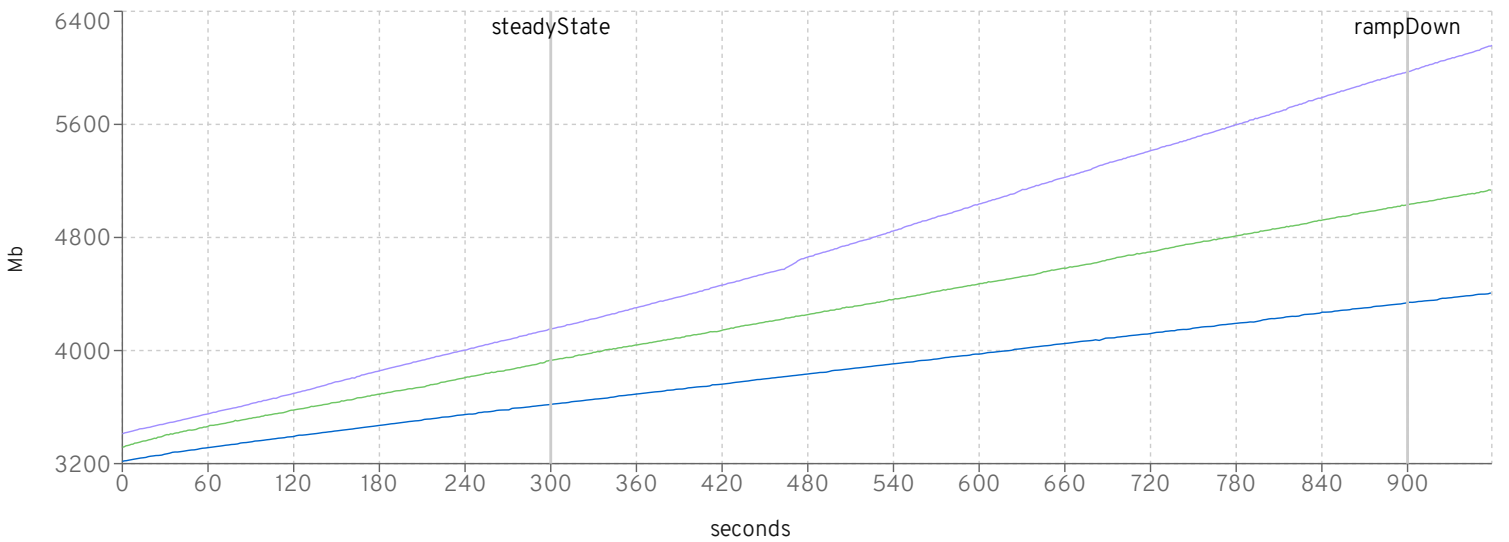

cycle times

	Purchase				Manage				Browse			
	target	avg	min	max	target	avg	min	max	target	avg	min	max
jboss-eap-7.4.0.Beta-CR1_2010_423_2000	9.779	9.778	0.003	50.01	9.758	9.757	0.005	50.002	9.776	9.775	0.006	50.015
jboss-eap-7.4.0.Beta-CR1_2010_421_3000	9.77	9.769	0.003	50.026	9.779	9.779	0.006	50.096	9.775	9.774	0.007	50.022
jboss-eap-7.4.0.Beta-CR1_2010_415_4000	9.732	9.827	0.003	490.548	9.744	9.787	0.005	523.167	9.765	9.821	0.007	504.056

gc

GC duration

Heap before GC

Heap after GC

Heap freed in GC

MfgDriver Response Times (seconds)

CreateVehicleEJB

CreateVehicleWS