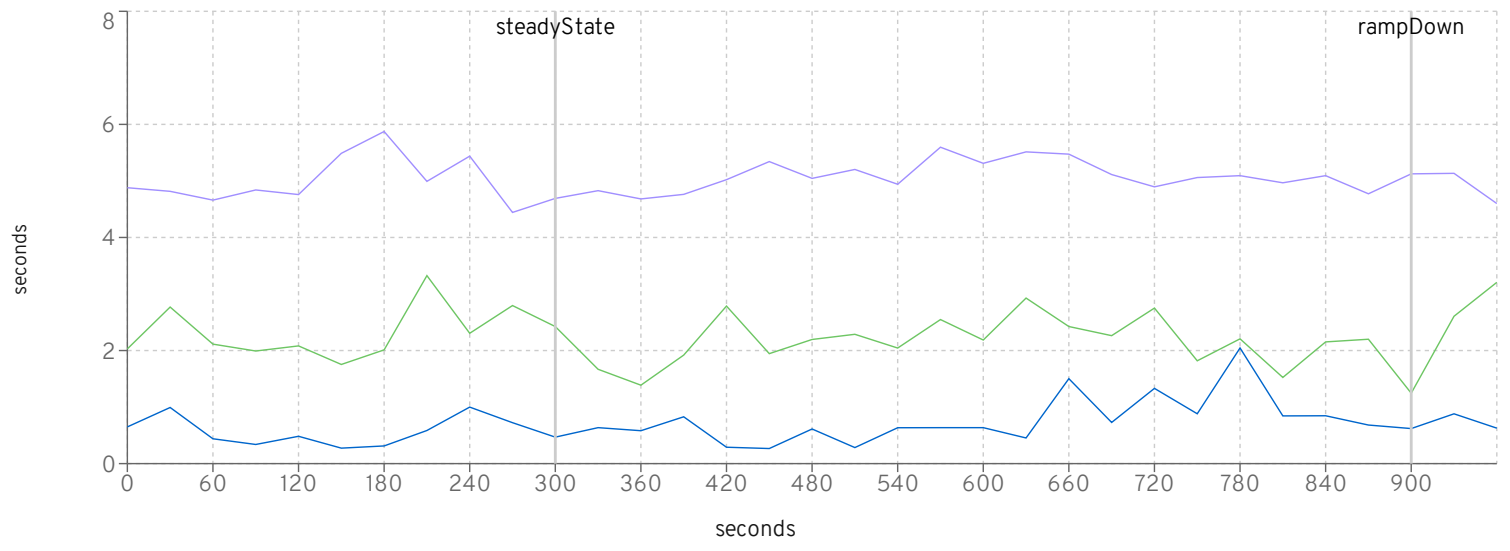

cycle times

	Purchase				Manage				Browse			
	target	avg	min	max	target	avg	min	max	target	avg	min	max
jboss-eap-7.4.0.Beta-CR1_2010_423_2000	9.779	9.778	0.003	50.01	9.758	9.757	0.005	50.002	9.776	9.775	0.006	50.015
jboss-eap-7.4.0.Beta-CR1_2010_421_3000	9.77	9.769	0.003	50.026	9.779	9.779	0.006	50.096	9.775	9.774	0.007	50.022
jboss-eap-7.4.0.Beta-CR1_2010_415_4000	9.732	9.827	0.003	490.548	9.744	9.787	0.005	523.167	9.765	9.821	0.007	504.056

gc

GC duration

Heap before GC

Heap after GC

Heap freed in GC

MfgDriver Response Times (seconds)

CreateVehicleEJB

CreateVehicleWS