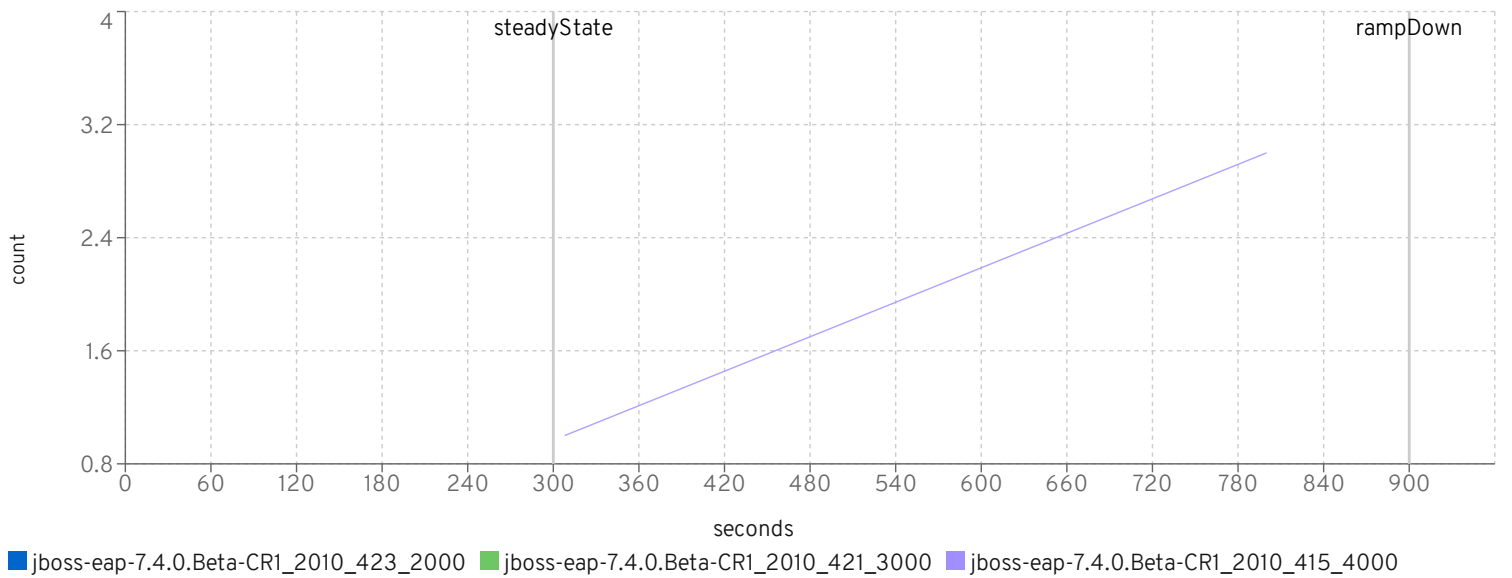

default queue