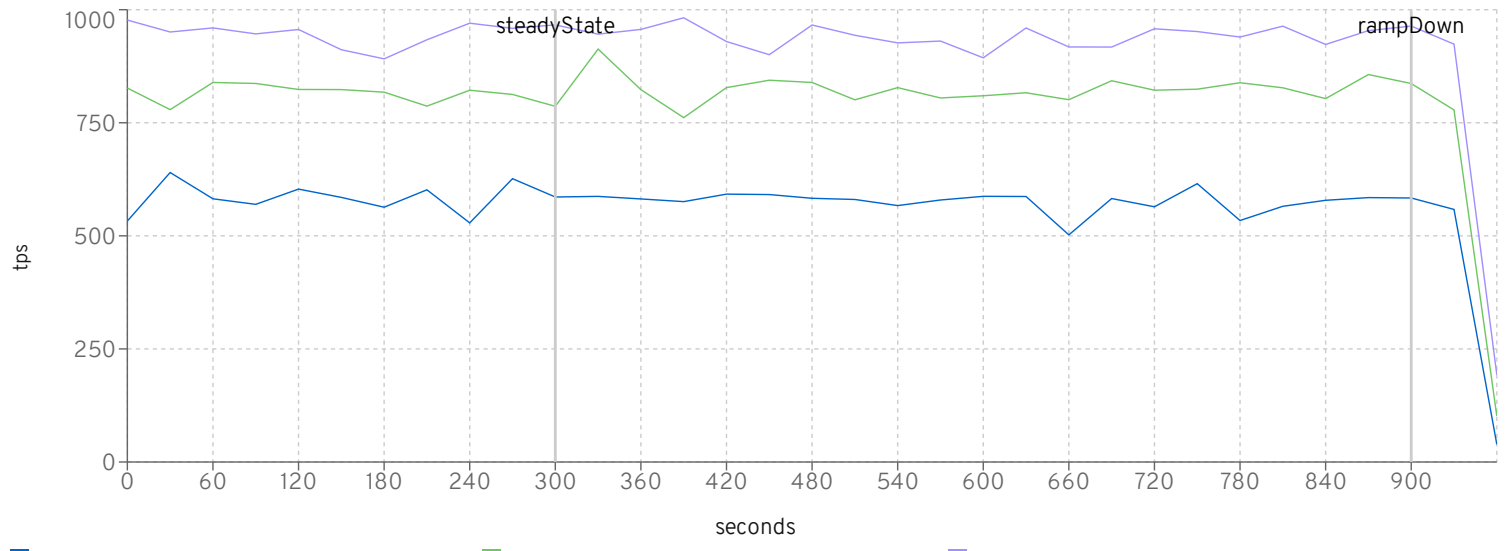

CreateVehicleWS

■ jboss-eap-7.4.0.Beta-CR1_2010_423_2000 ■ jboss-eap-7.4.0.Beta-CR1_2010_421_3000 ■ jboss-eap-7.4.0.Beta-CR1_2010_415_4000