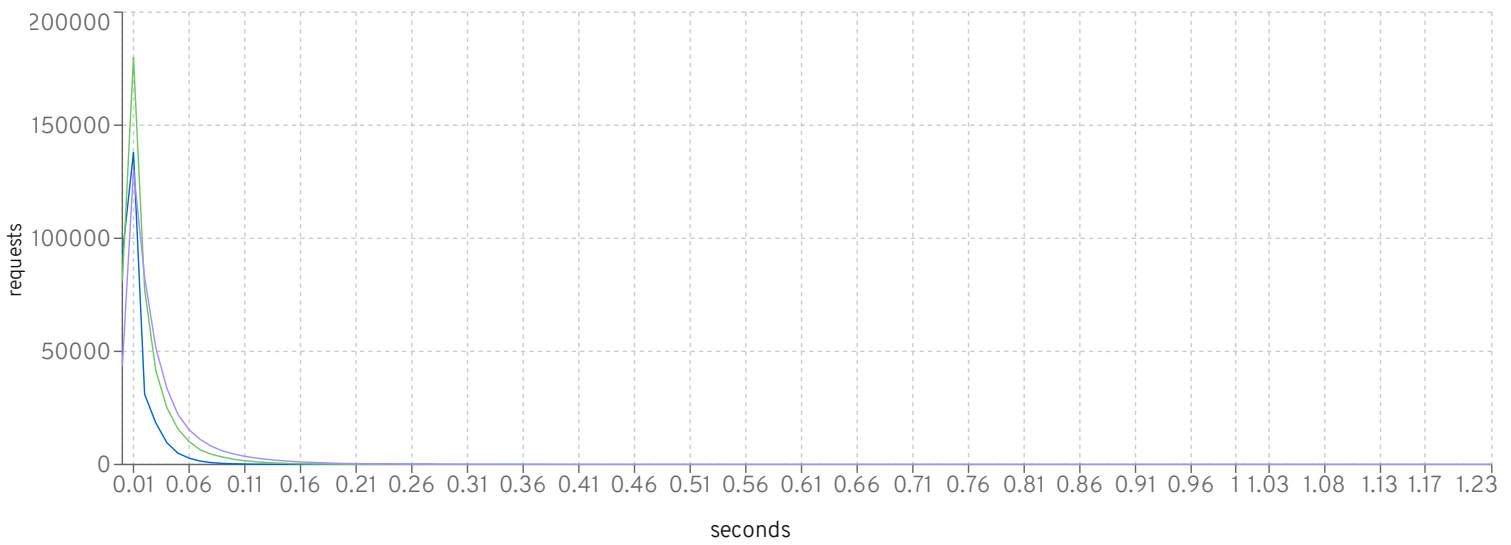

DealerDriver Response Times Distribution

Purchase

Manage

Browse