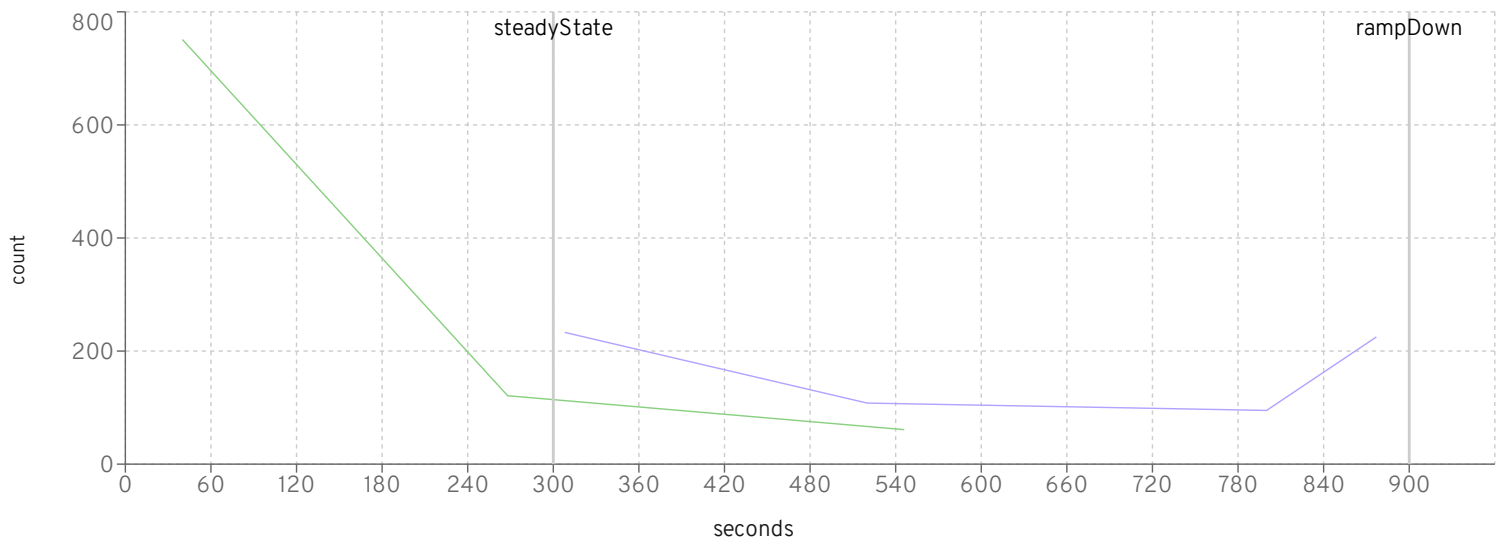

ejbWorker threads

■ jboss-eap-7.4.0.Beta-CR1_2010_423_2000 ■ jboss-eap-7.4.0.Beta-CR1_2010_421_3000 ■ jboss-eap-7.4.0.Beta-CR1_2010_415_4000