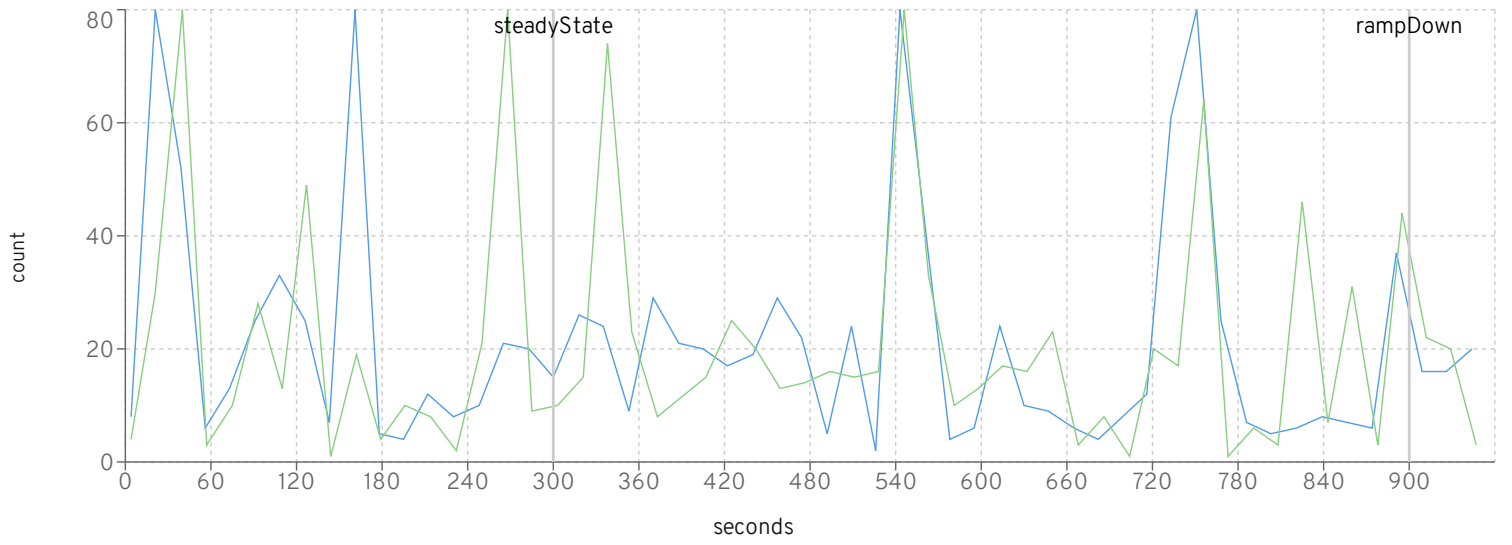

wsWorker queue

■ jboss-eap-7.3.6.GA-CR1_2010_420_3000 ■ jboss-eap-7.4.0.Beta-CR1_2010_421_3000