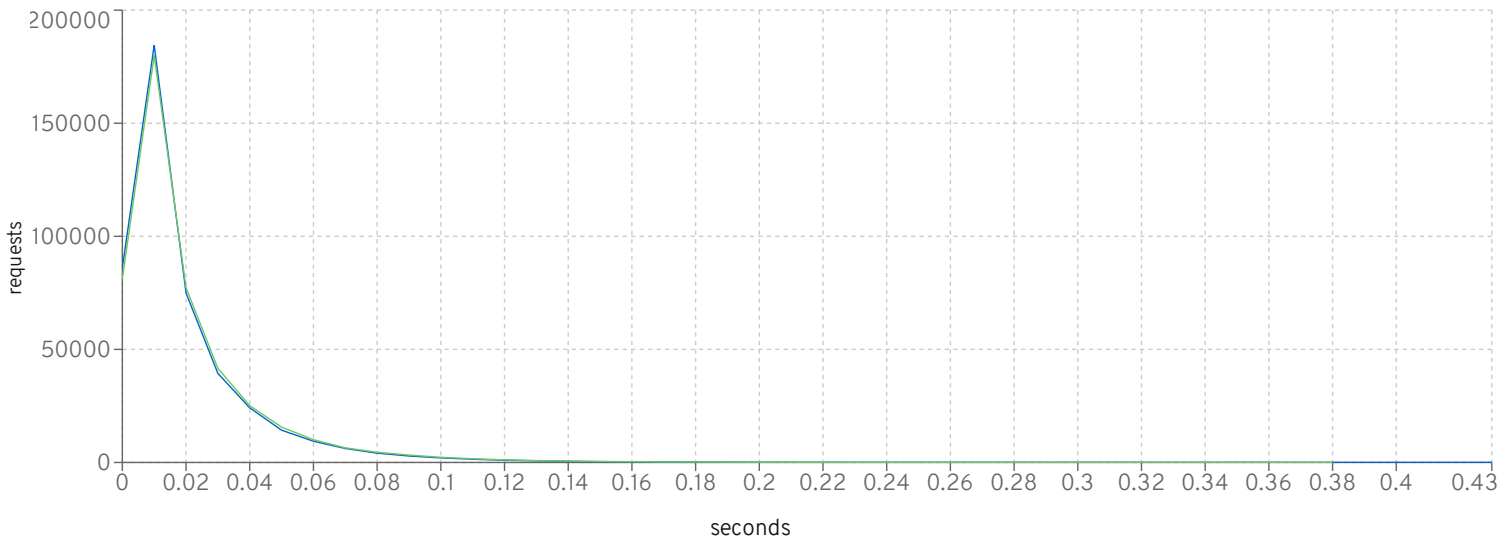

Manage

■ jboss-eap-7.3.6.GA-CR1_2010_420_3000 ■ jboss-eap-7.4.0.Beta-CR1_2010_421_3000