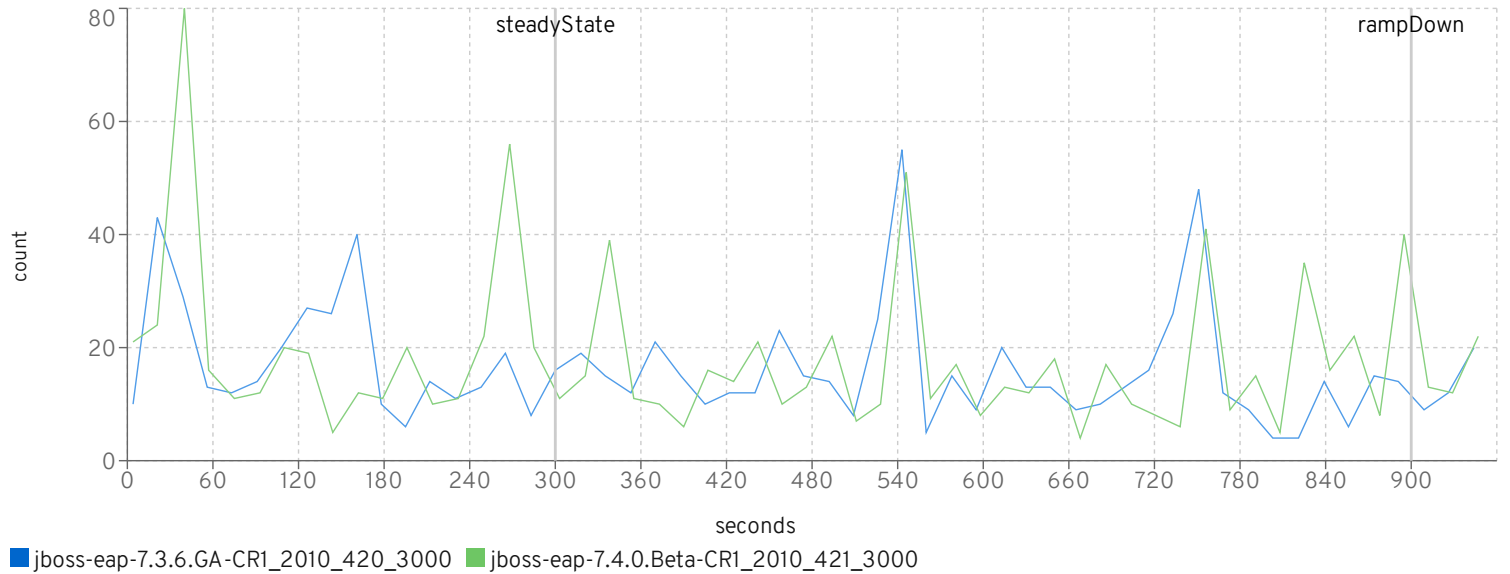

### Browse

setting	420	421
scale	3000	3000
rampUp	300	300
steadyState	600	600
rampDown	60	60

setting	420	421
max heap	12g	12g
large pages	✓	✓
jfr	✗	✗

io workers

default threads

default queue

httpWorker threads