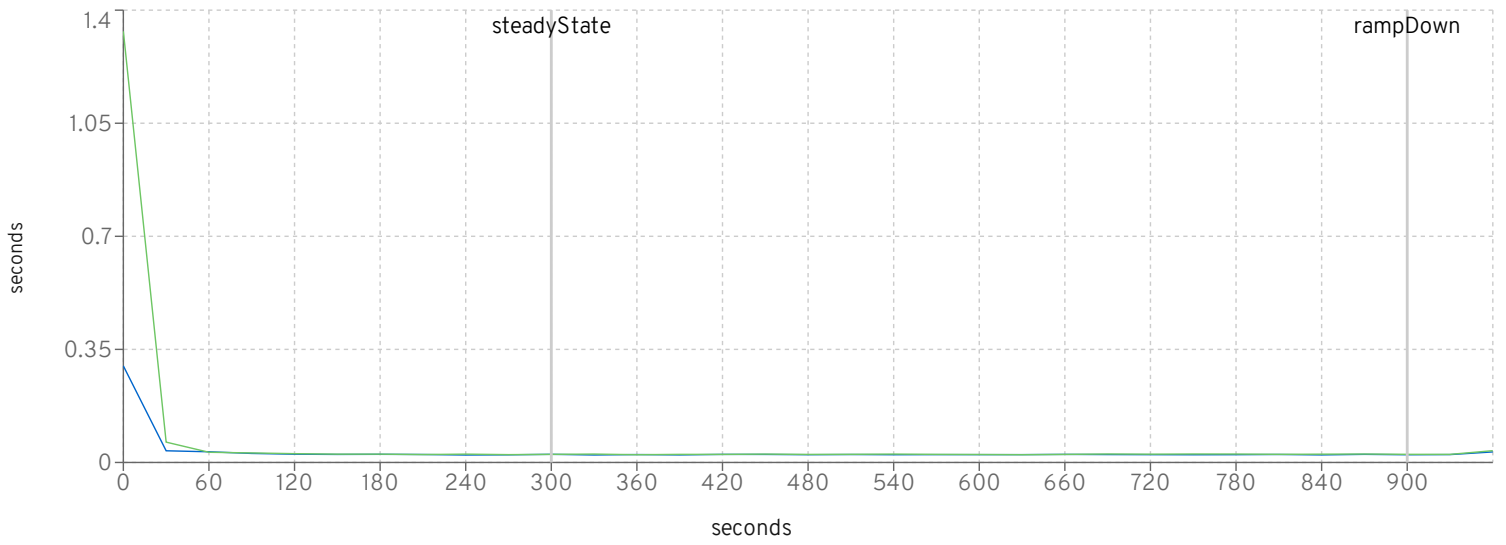

Manage

■ jboss-eap-7.3.6.GA-CR1_2010_420_3000 ■ jboss-eap-7.4.0.Beta-CR1_2010_421_3000