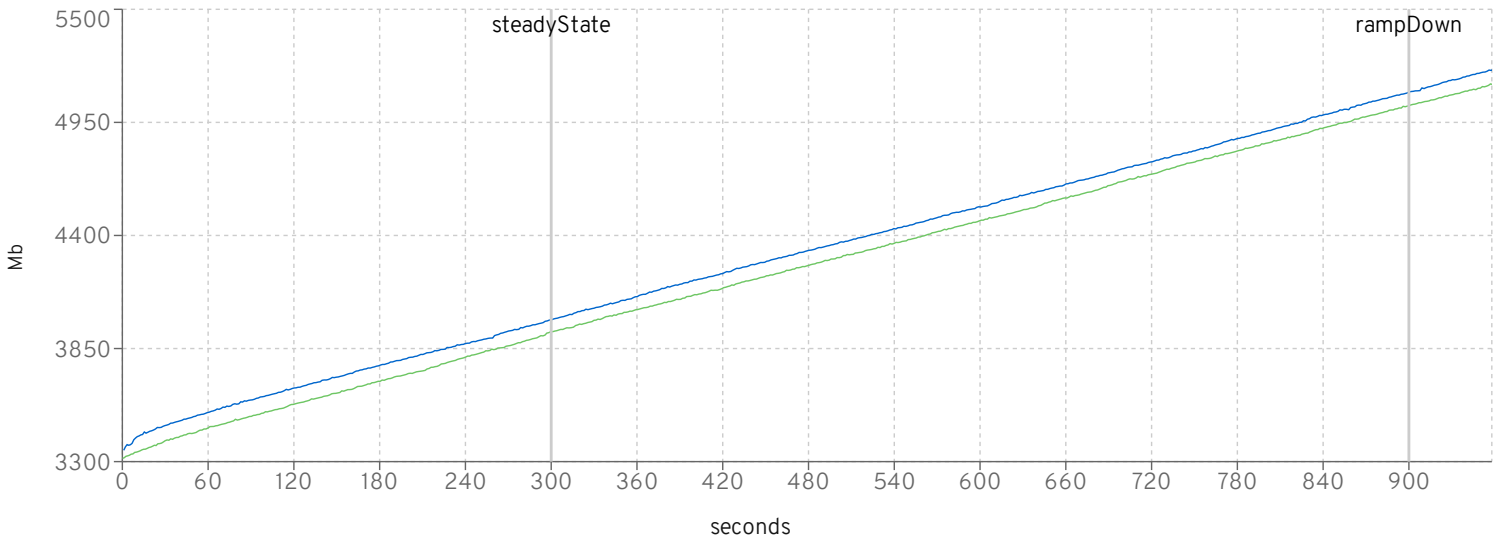

Heap freed in GC

Heap after GC