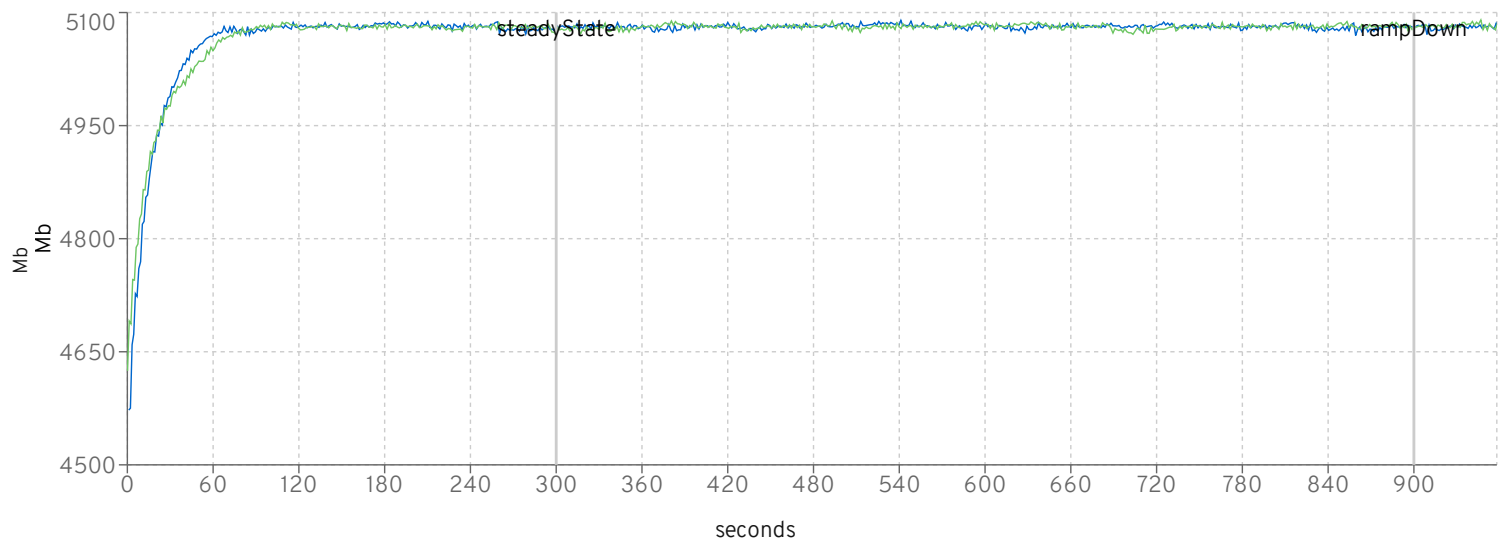

MfgDriver Response Times (seconds)