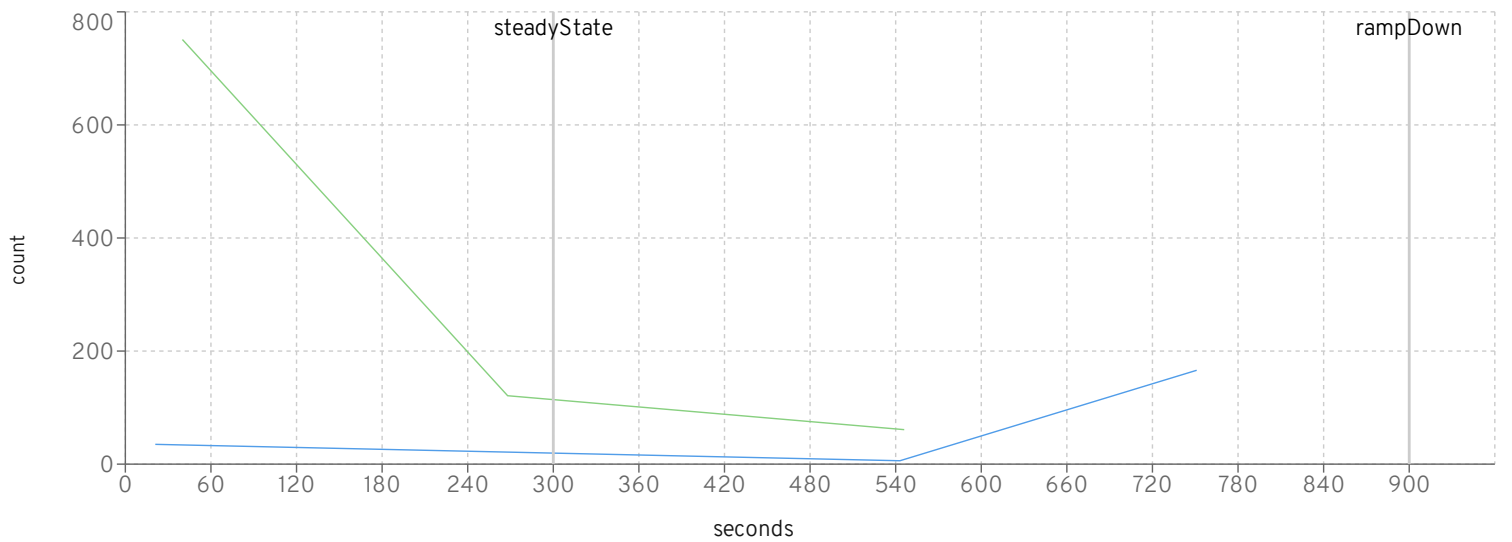

ejbWorker threads

■ jboss-eap-7.3.6.GA-CR1_2010_420_3000 ■ jboss-eap-7.4.0.Beta-CR1_2010_421_3000