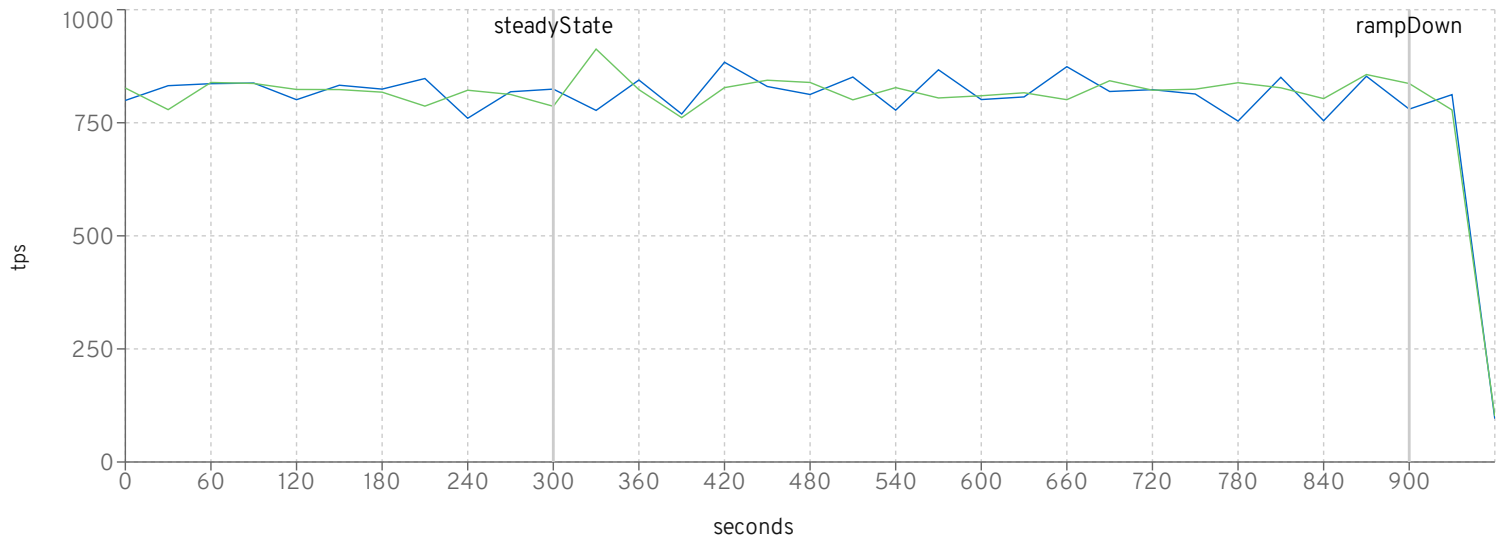

CreateVehicleWS

■ jboss-eap-7.3.6.GA-CR1_2010_420_3000 ■ jboss-eap-7.4.0.Beta-CR1_2010_421_3000