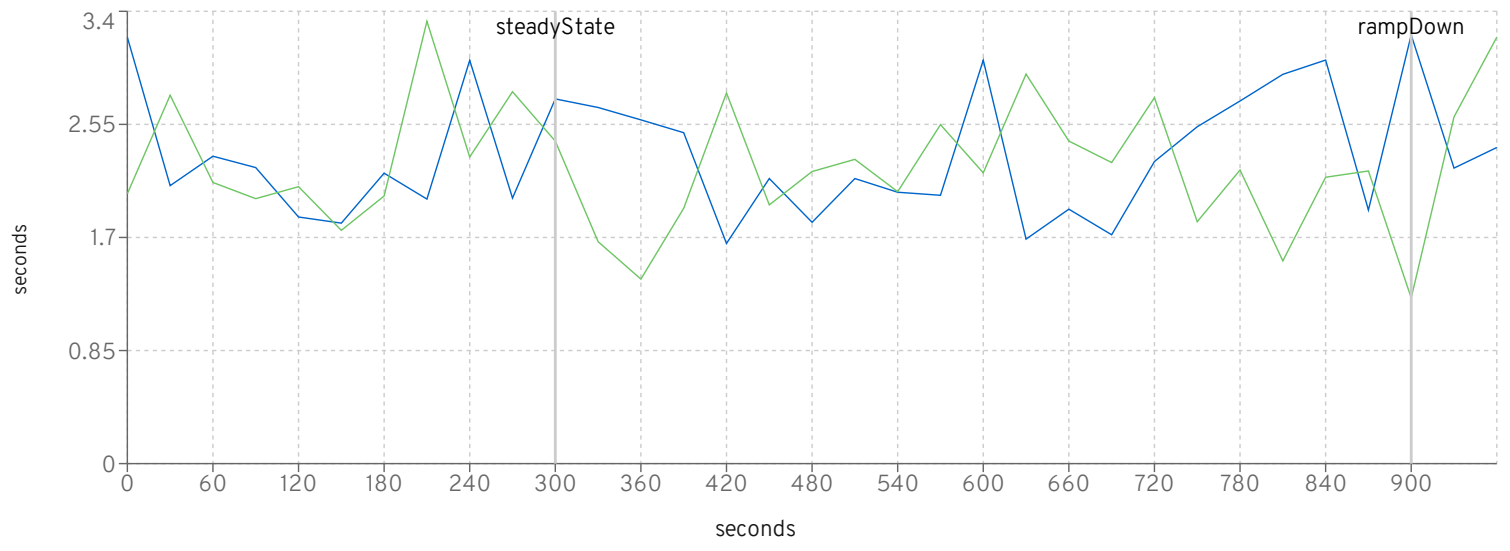

### Heap after GC

Heap freed in GC

MfgDriver Response Times (seconds)

CreateVehicleEJB

CreateVehicleWS