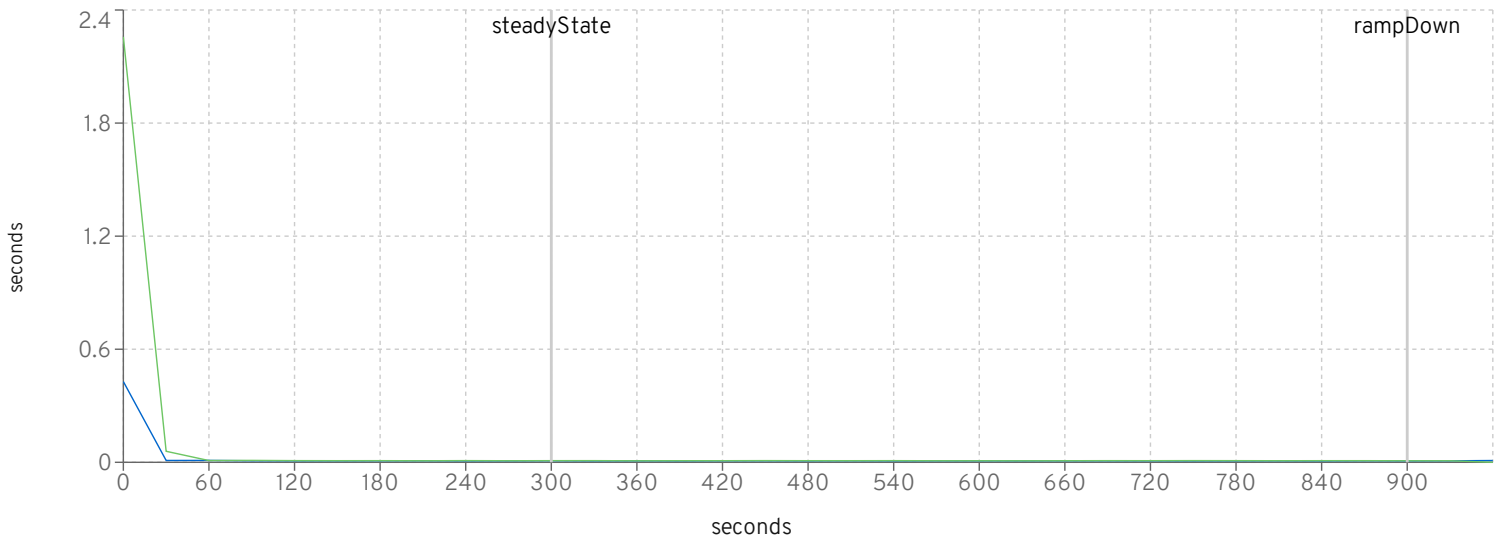

DealerDriver Response Times (seconds)

Purchase

■ jboss-eap-7.3.6.GA-CR1_2010_420_3000 ■ jboss-eap-7.4.0.Beta-CR1_2010_421_3000