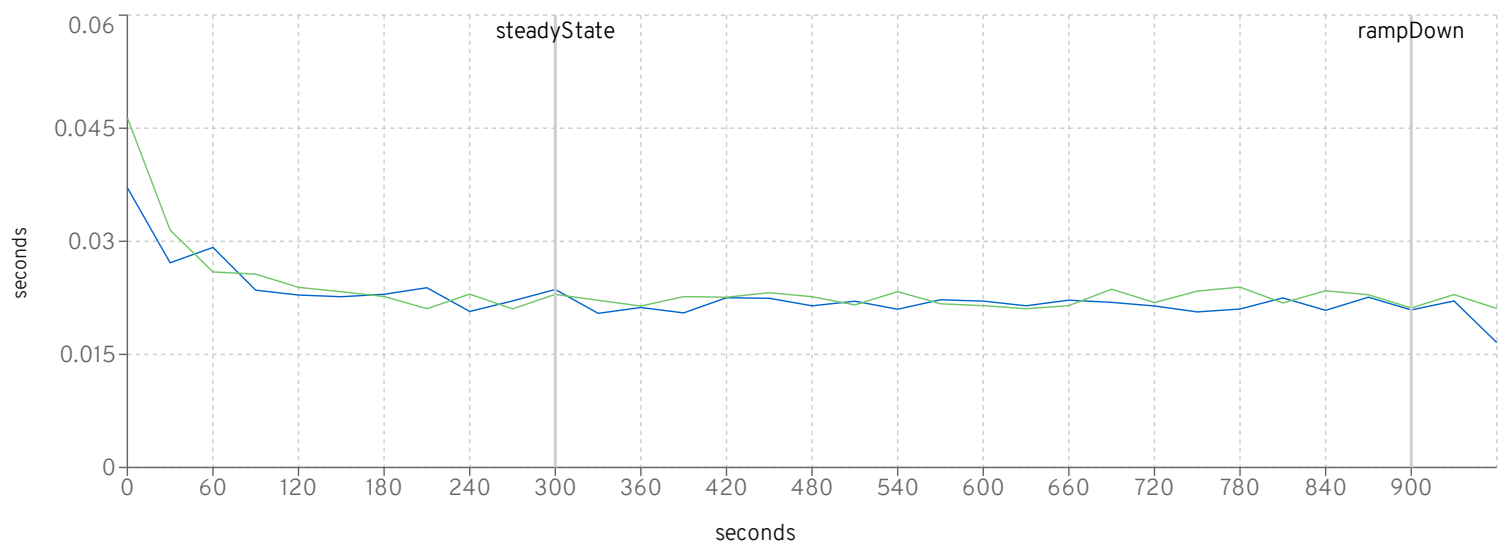

### Heap after GC

Heap freed in GC

MfgDriver Response Times (seconds)

CreateVehicleEJB

CreateVehicleWS