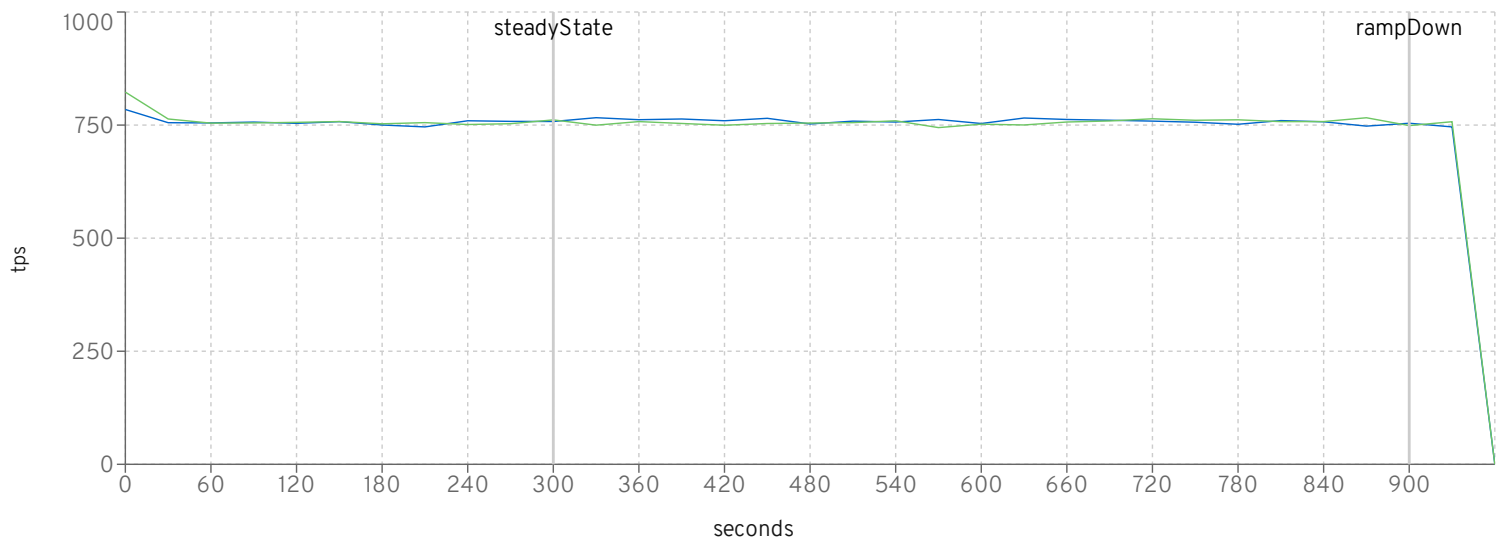

DealerDriver Throughput

Purchase