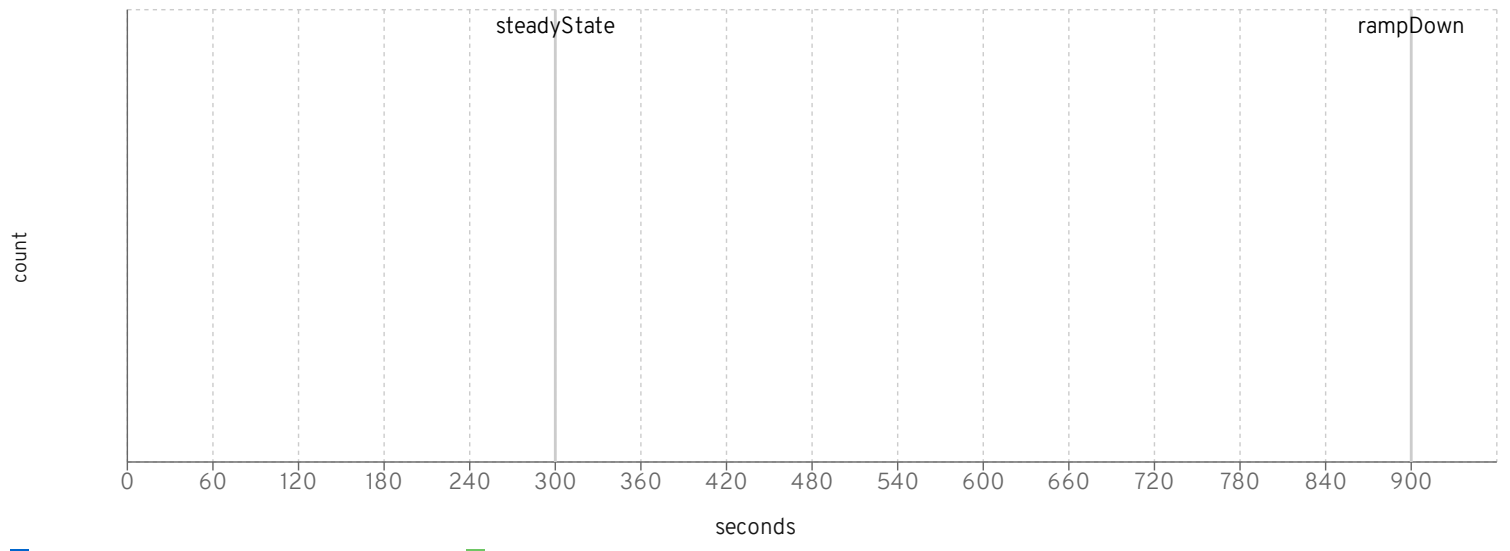

dealerWorker queue

■ jboss-eap-7.3.6.GA-CR1_2010_420_3000 ■ jboss-eap-7.4.0.Beta-CR1_2010_421_3000