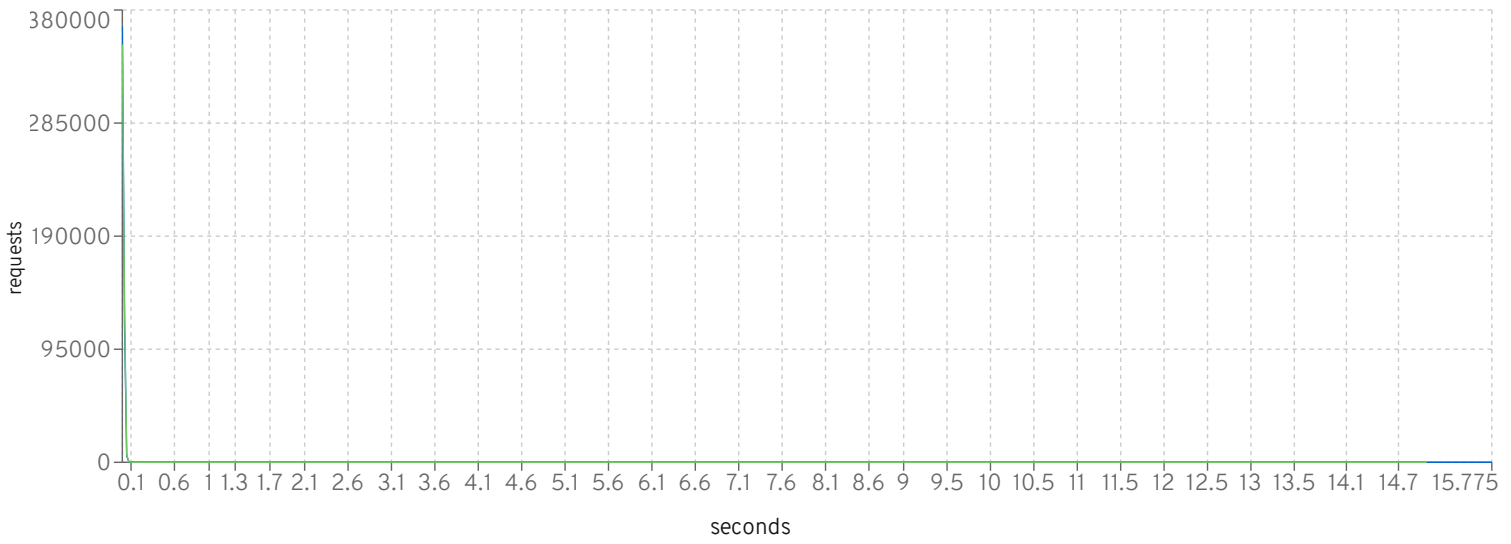

MfgDriver Response Times Distribution

CreateVehicleEJB

■ jboss-eap-7.3.6.GA-CR1_2010_420_3000 ■ jboss-eap-7.4.0.Beta-CR1_2010_421_3000