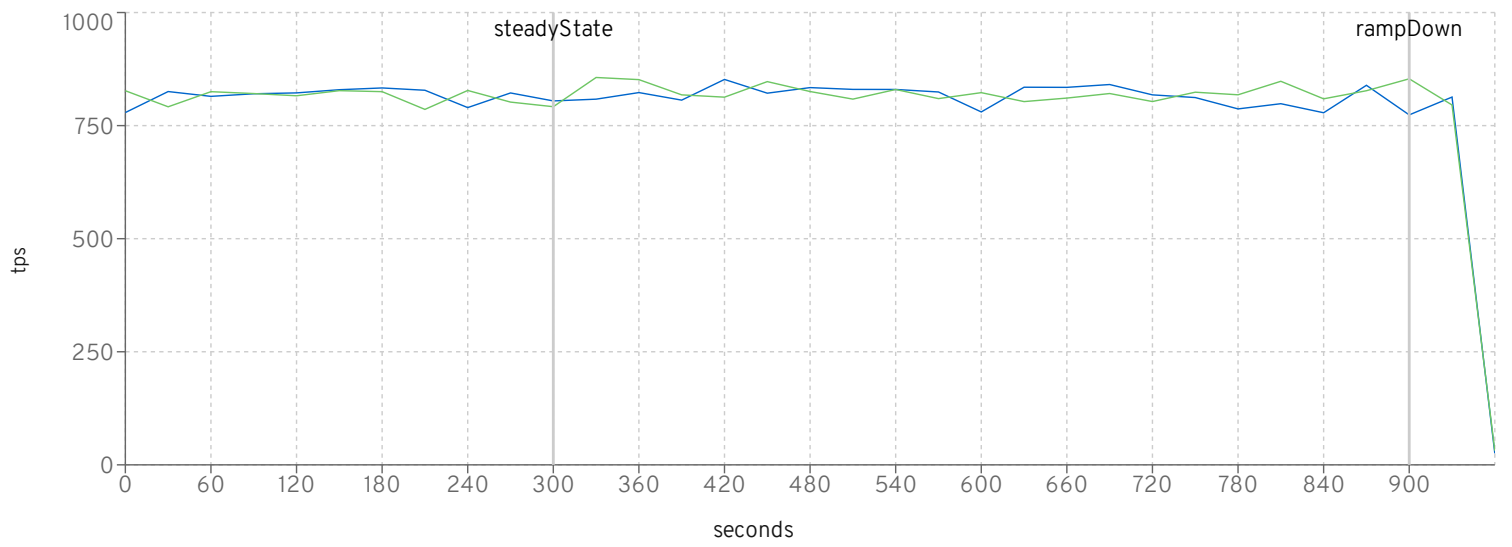

CreateVehicleEJB

■ jboss-eap-7.3.6.GA-CR1_2010_420_3000 ■ jboss-eap-7.4.0.Beta-CR1_2010_421_3000