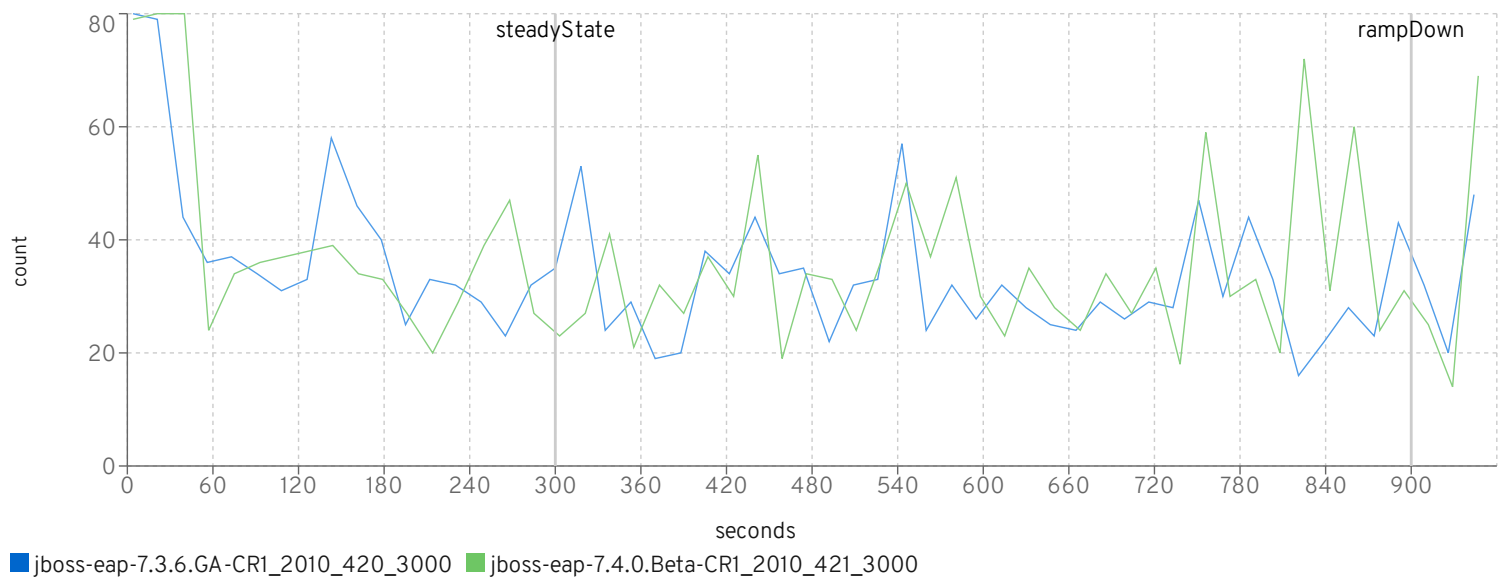

### Browse

setting	420	421
scale	3000	3000
rampUp	300	300
steadyState	600	600
rampDown	60	60

setting	420	421
max heap	12g	12g
large pages	✓	✓
jfr	✗	✗

io workers

default threads

default queue

httpWorker threads