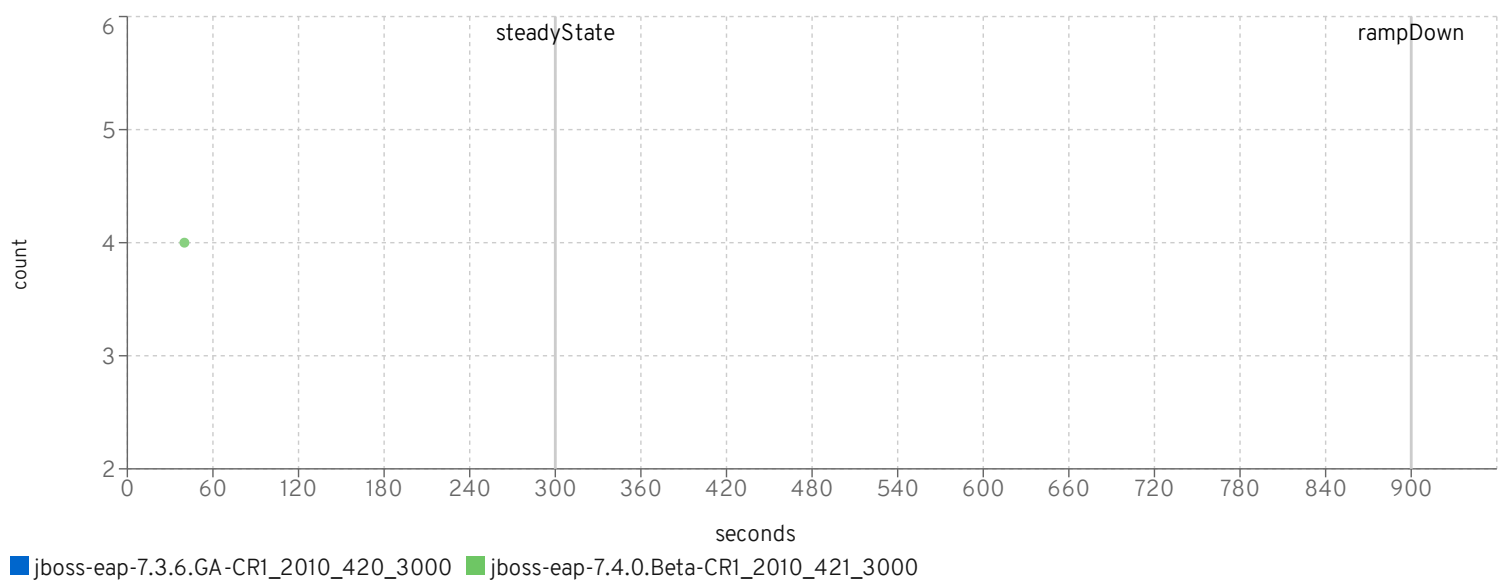

### Browse

setting	420	421
scale	3000	3000
rampUp	300	300
steadyState	600	600
rampDown	60	60

setting	420	421
max heap	12g	12g
large pages	✓	✓
jfr	✗	✗

io workers

default threads

default queue

httpWorker threads