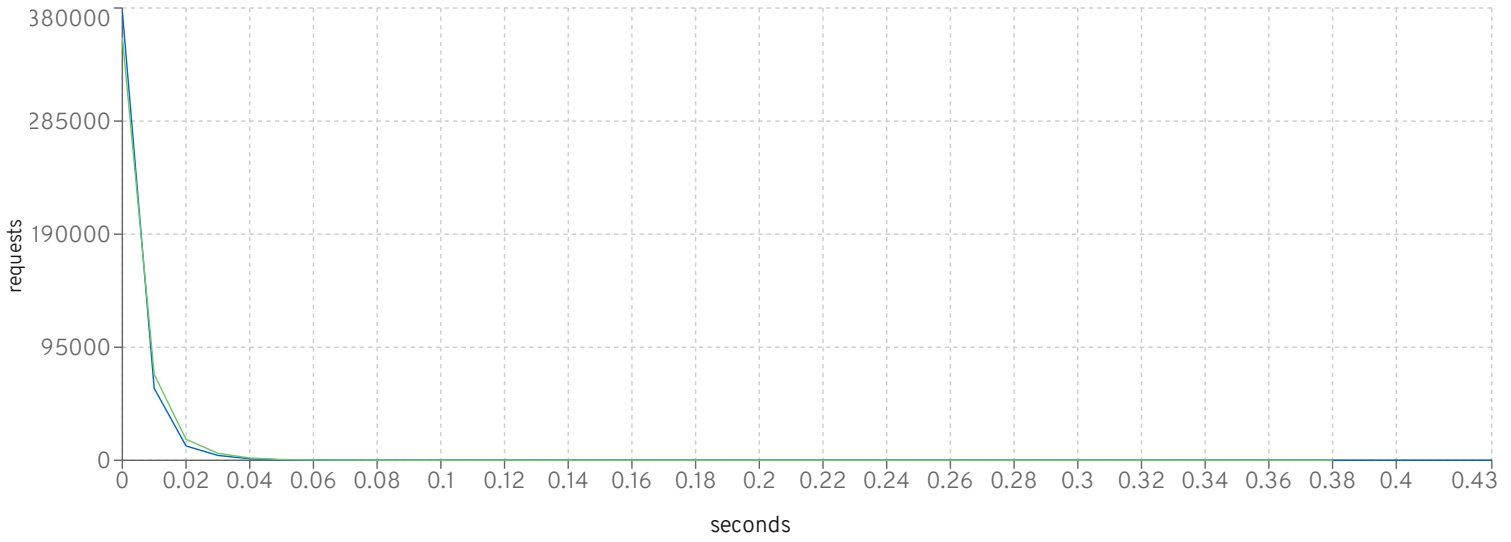

DealerDriver Response Times Distribution

Purchase

■ jboss-eap-7.3.6.GA-CR1_2010_420_3000 ■ jboss-eap-7.4.0.Beta-CR1_2010_421_3000