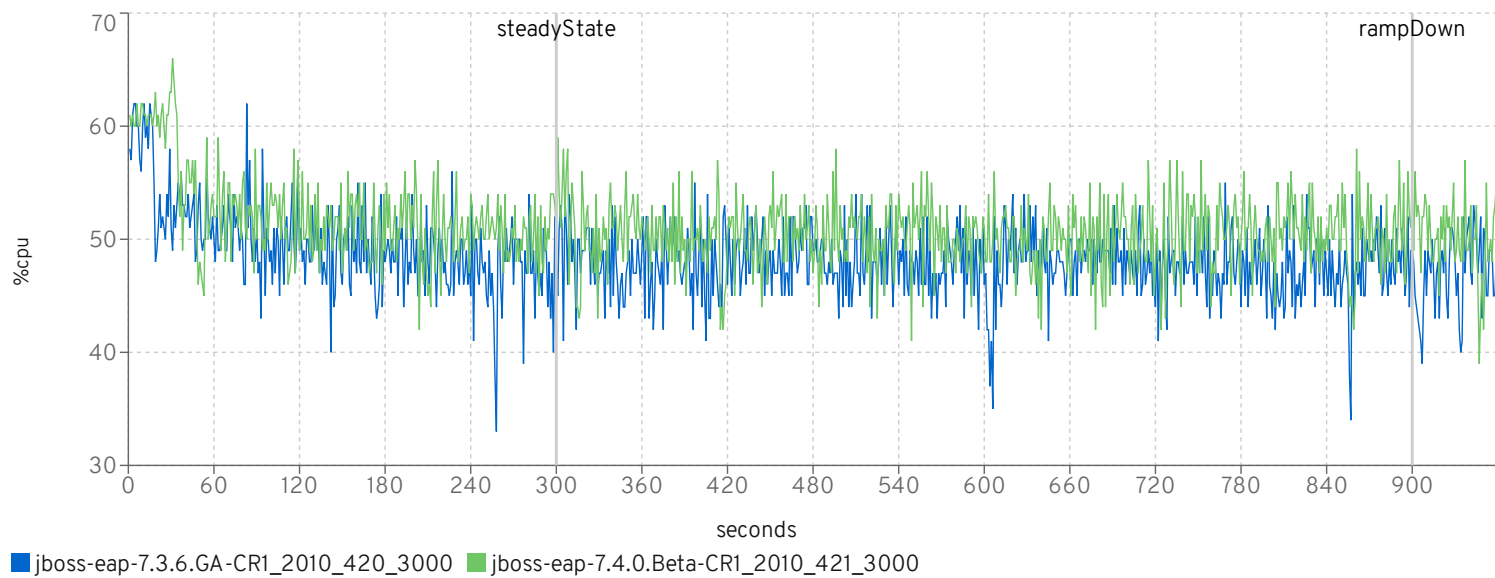

SPECjEnterprise2010

Run Info

name	passed	EjOPS	duration	cpu	gc reasons	pause seconds
jboss-eap-7.3.6.GA-CR1_2010_420_3000	false	4653.402	00:16:05	48.322	Allocation Failure 681	10.652
jboss-eap-7.4.0.Beta-CR1_2010_421_3000	false	4660.375	00:16:07	50.961	Allocation Failure 681	11.062

server cpu