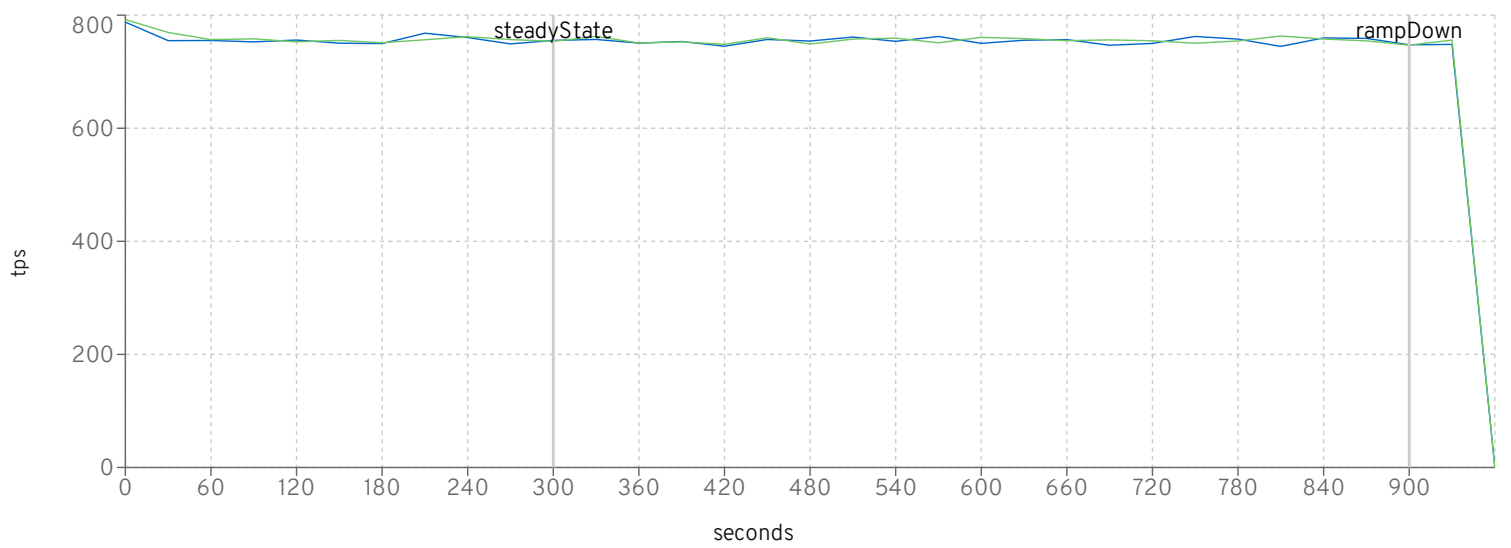

DealerDriver Throughput

Purchase

Manage

Browse

setting	420	421
scale	3000	3000
rampUp	300	300
steadyState	600	600
rampDown	60	60