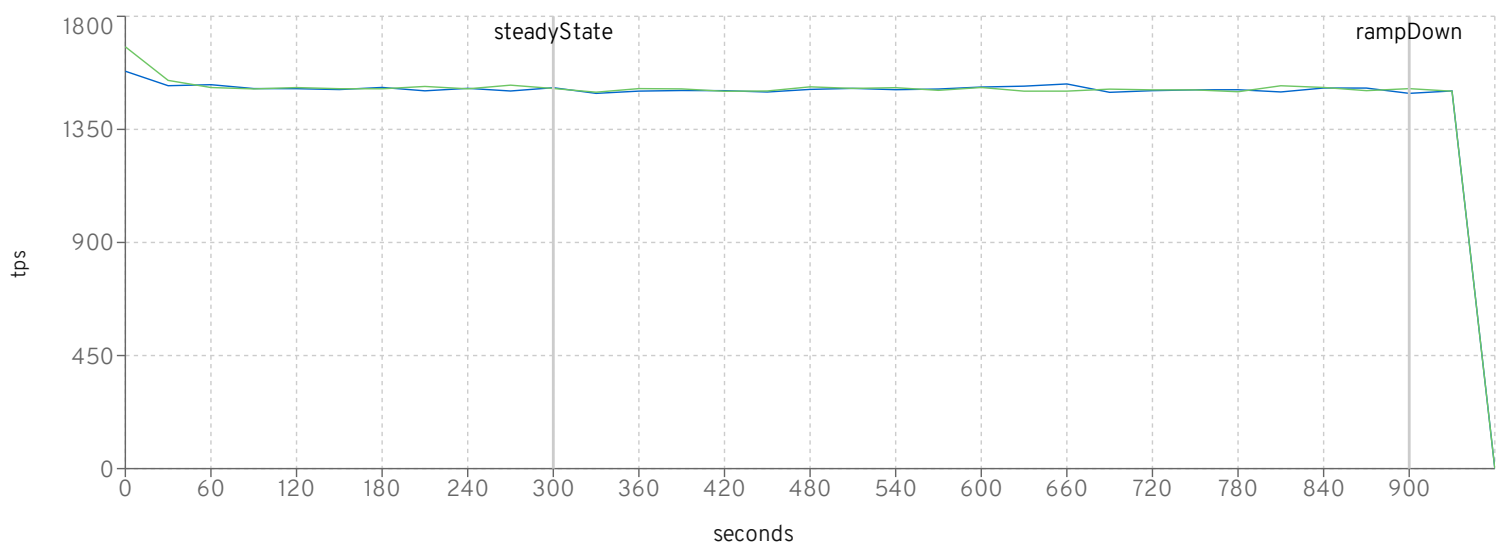

Browse

setting	420	421
scale	3000	3000
rampUp	300	300
steadyState	600	600
rampDown	60	60