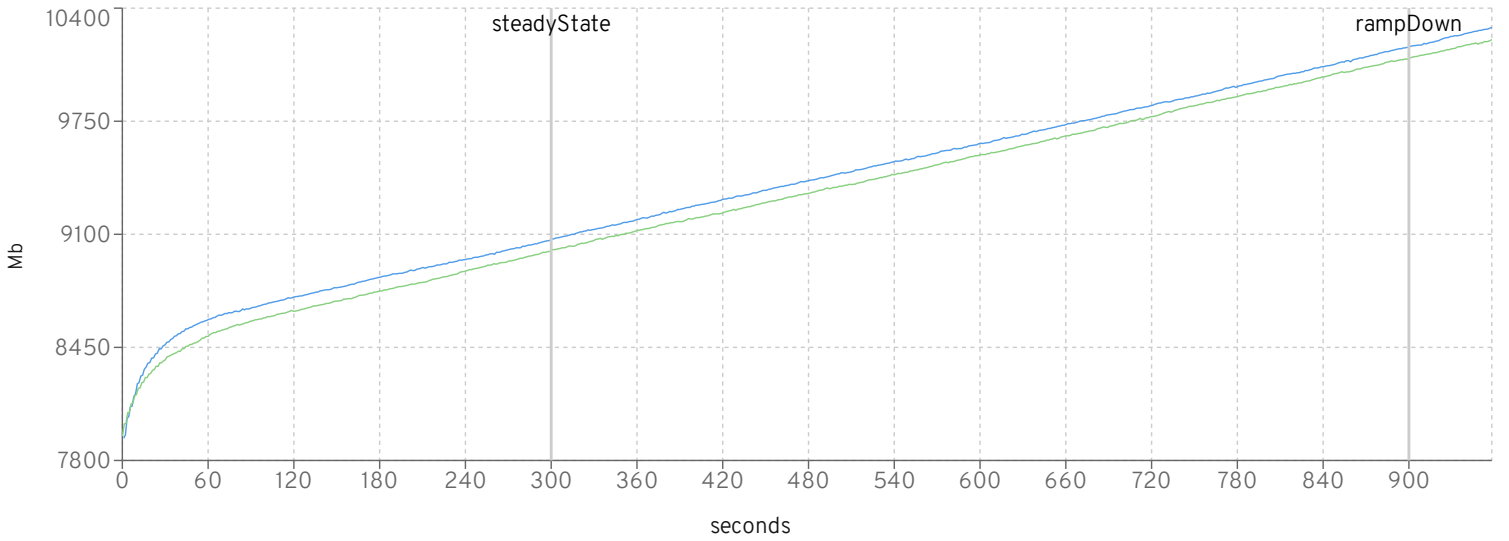

Heap before GC