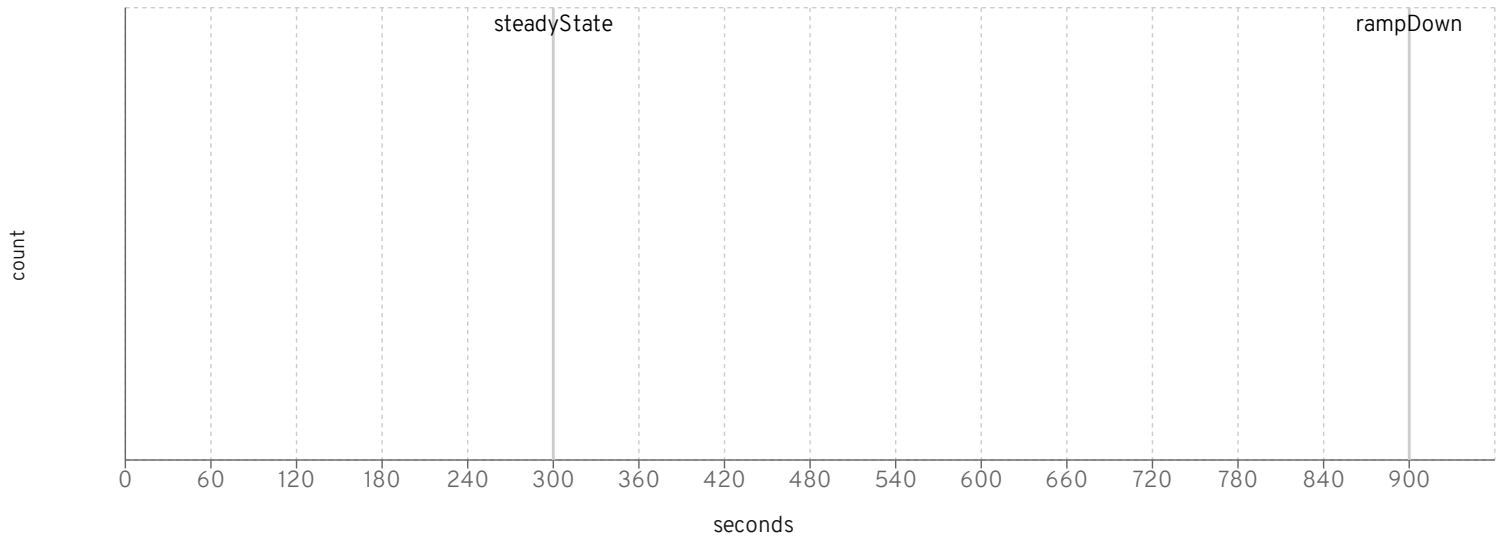

supplierWorker threads

■ jboss-eap-7.3.6.GA-CR1_2010_420_3000 ■ jboss-eap-7.4.0.Beta-CR1_2010_421_3000