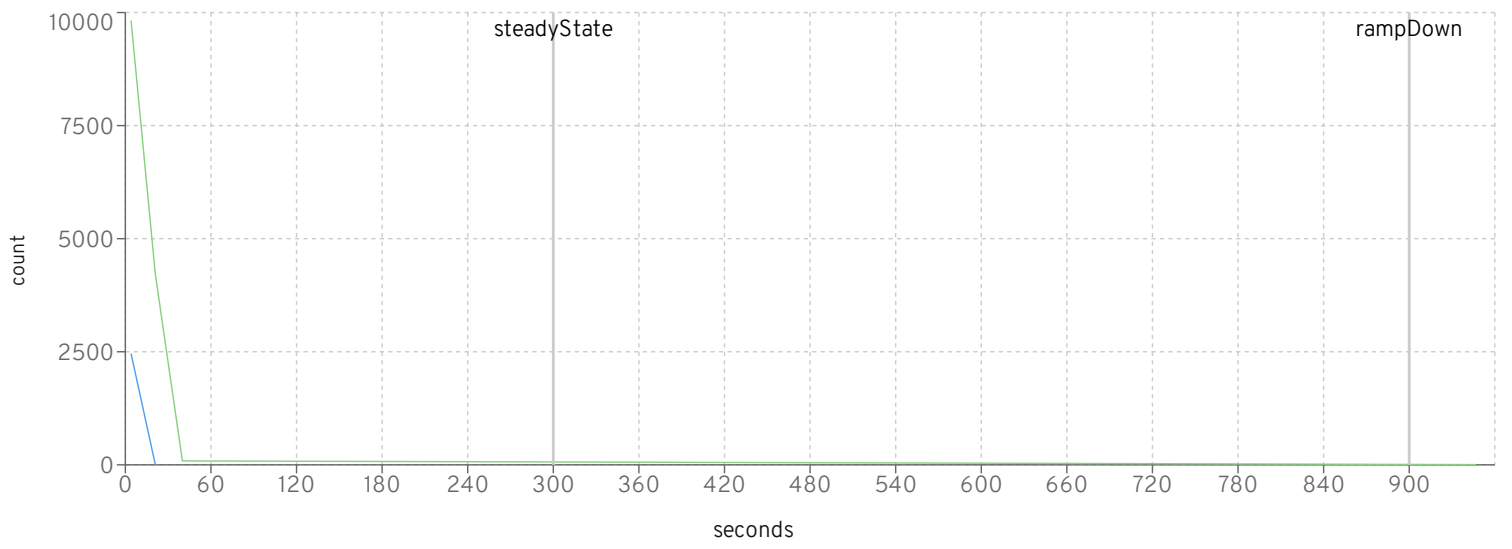

wsWorker threads

■ jboss-eap-7.3.6.GA-CR1_2010_420_3000 ■ jboss-eap-7.4.0.Beta-CR1_2010_421_3000