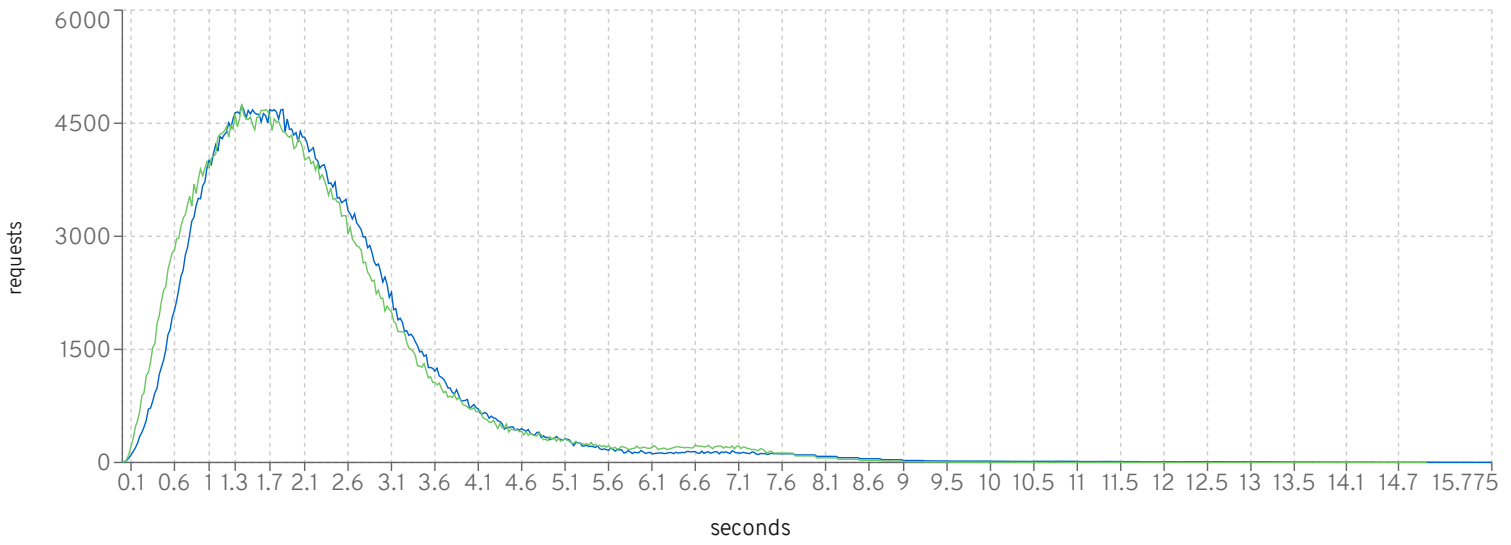

CreateVehicleWS

■ jboss-eap-7.3.6.GA-CR1_2010_420_3000 ■ jboss-eap-7.4.0.Beta-CR1_2010_421_3000

MfgDriver Throughput