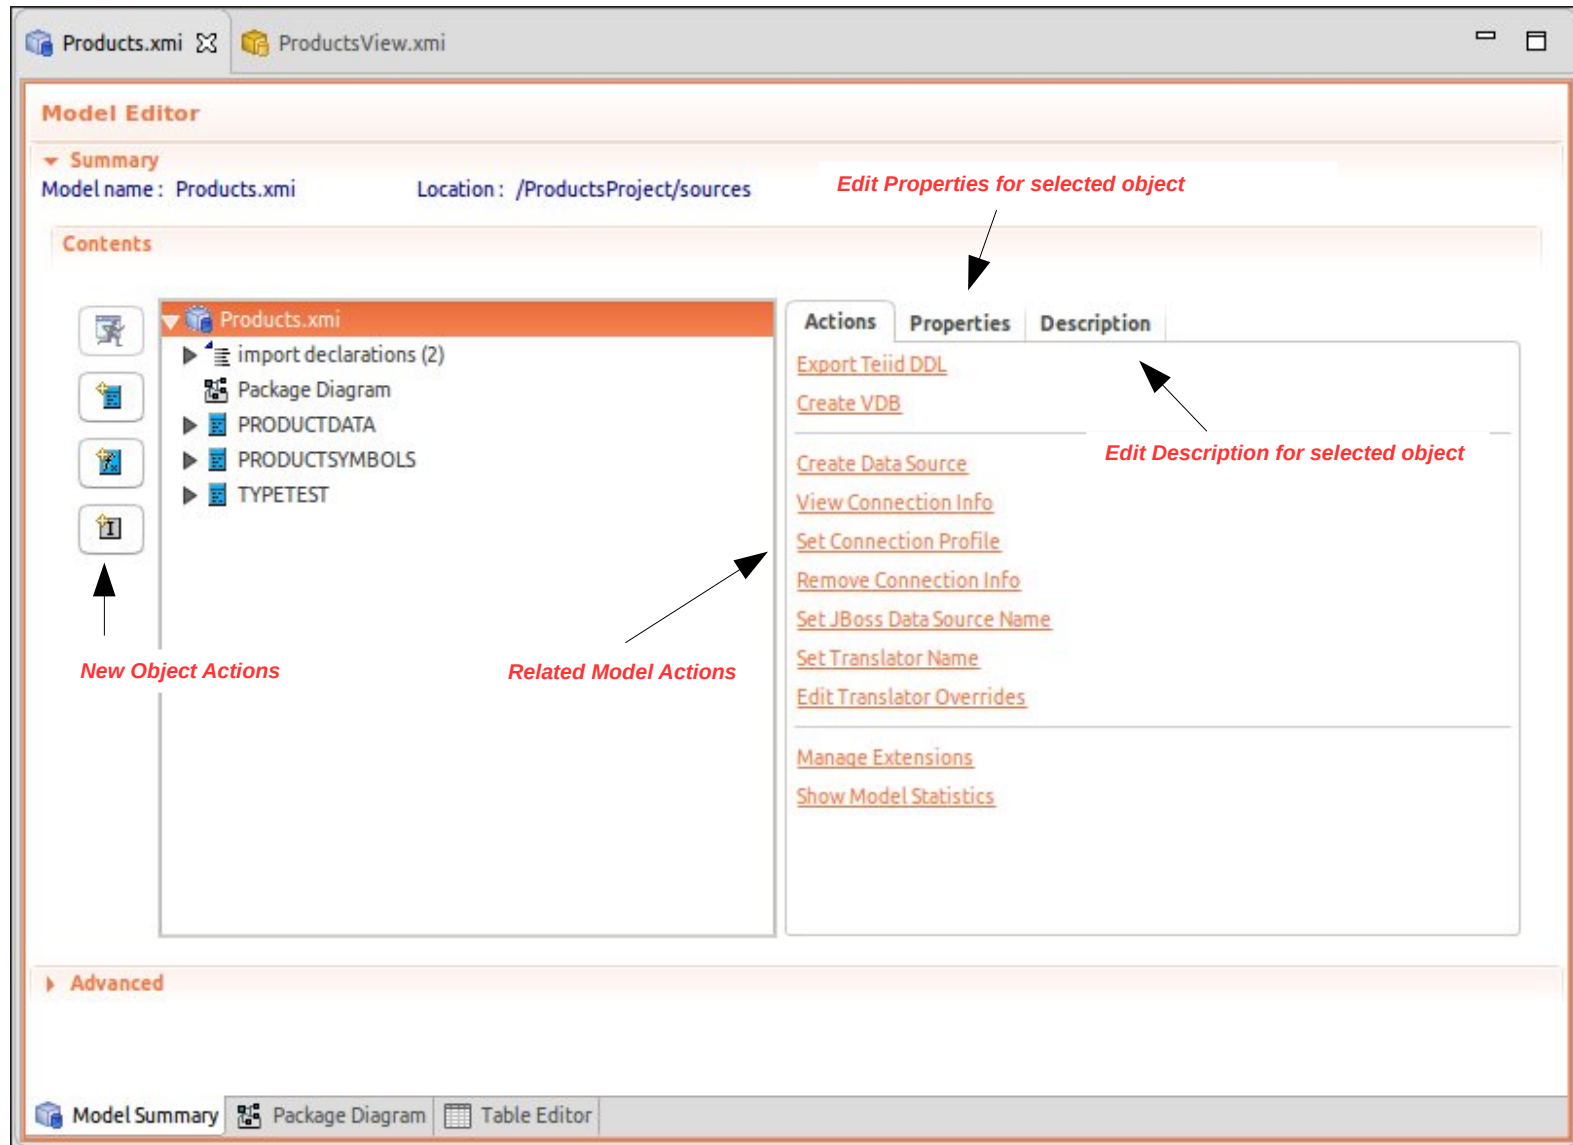

Teiid Designer - New Model Editor Page

Teiid Designer - New Data Sources View

- *Manage connection profiles and data sources in one view*
 - *Create*
 - *Edit*
 - *Delete*
 - *Create/Deploy data source from profile*

*Generate Source models
from source connections*