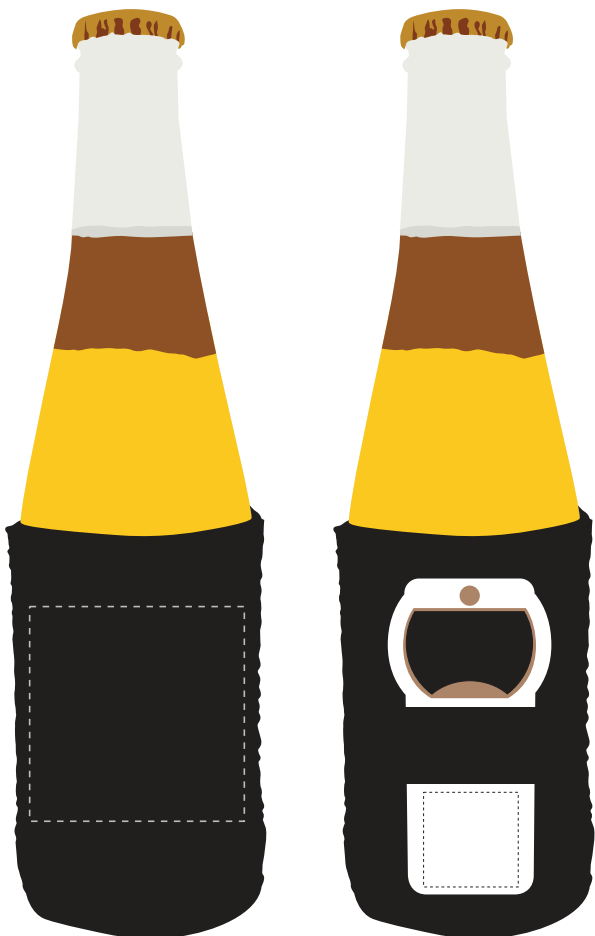

IMPRINT AREA: Can Cooler - 2-1/4" h x 2-1/4" w Bottle opener - 1" h x 1" w

Can Cooler

Bottle Opener

Imprint shown @ 50%

Dotted line to show imprint area

Enlargement (100% of the actual size)